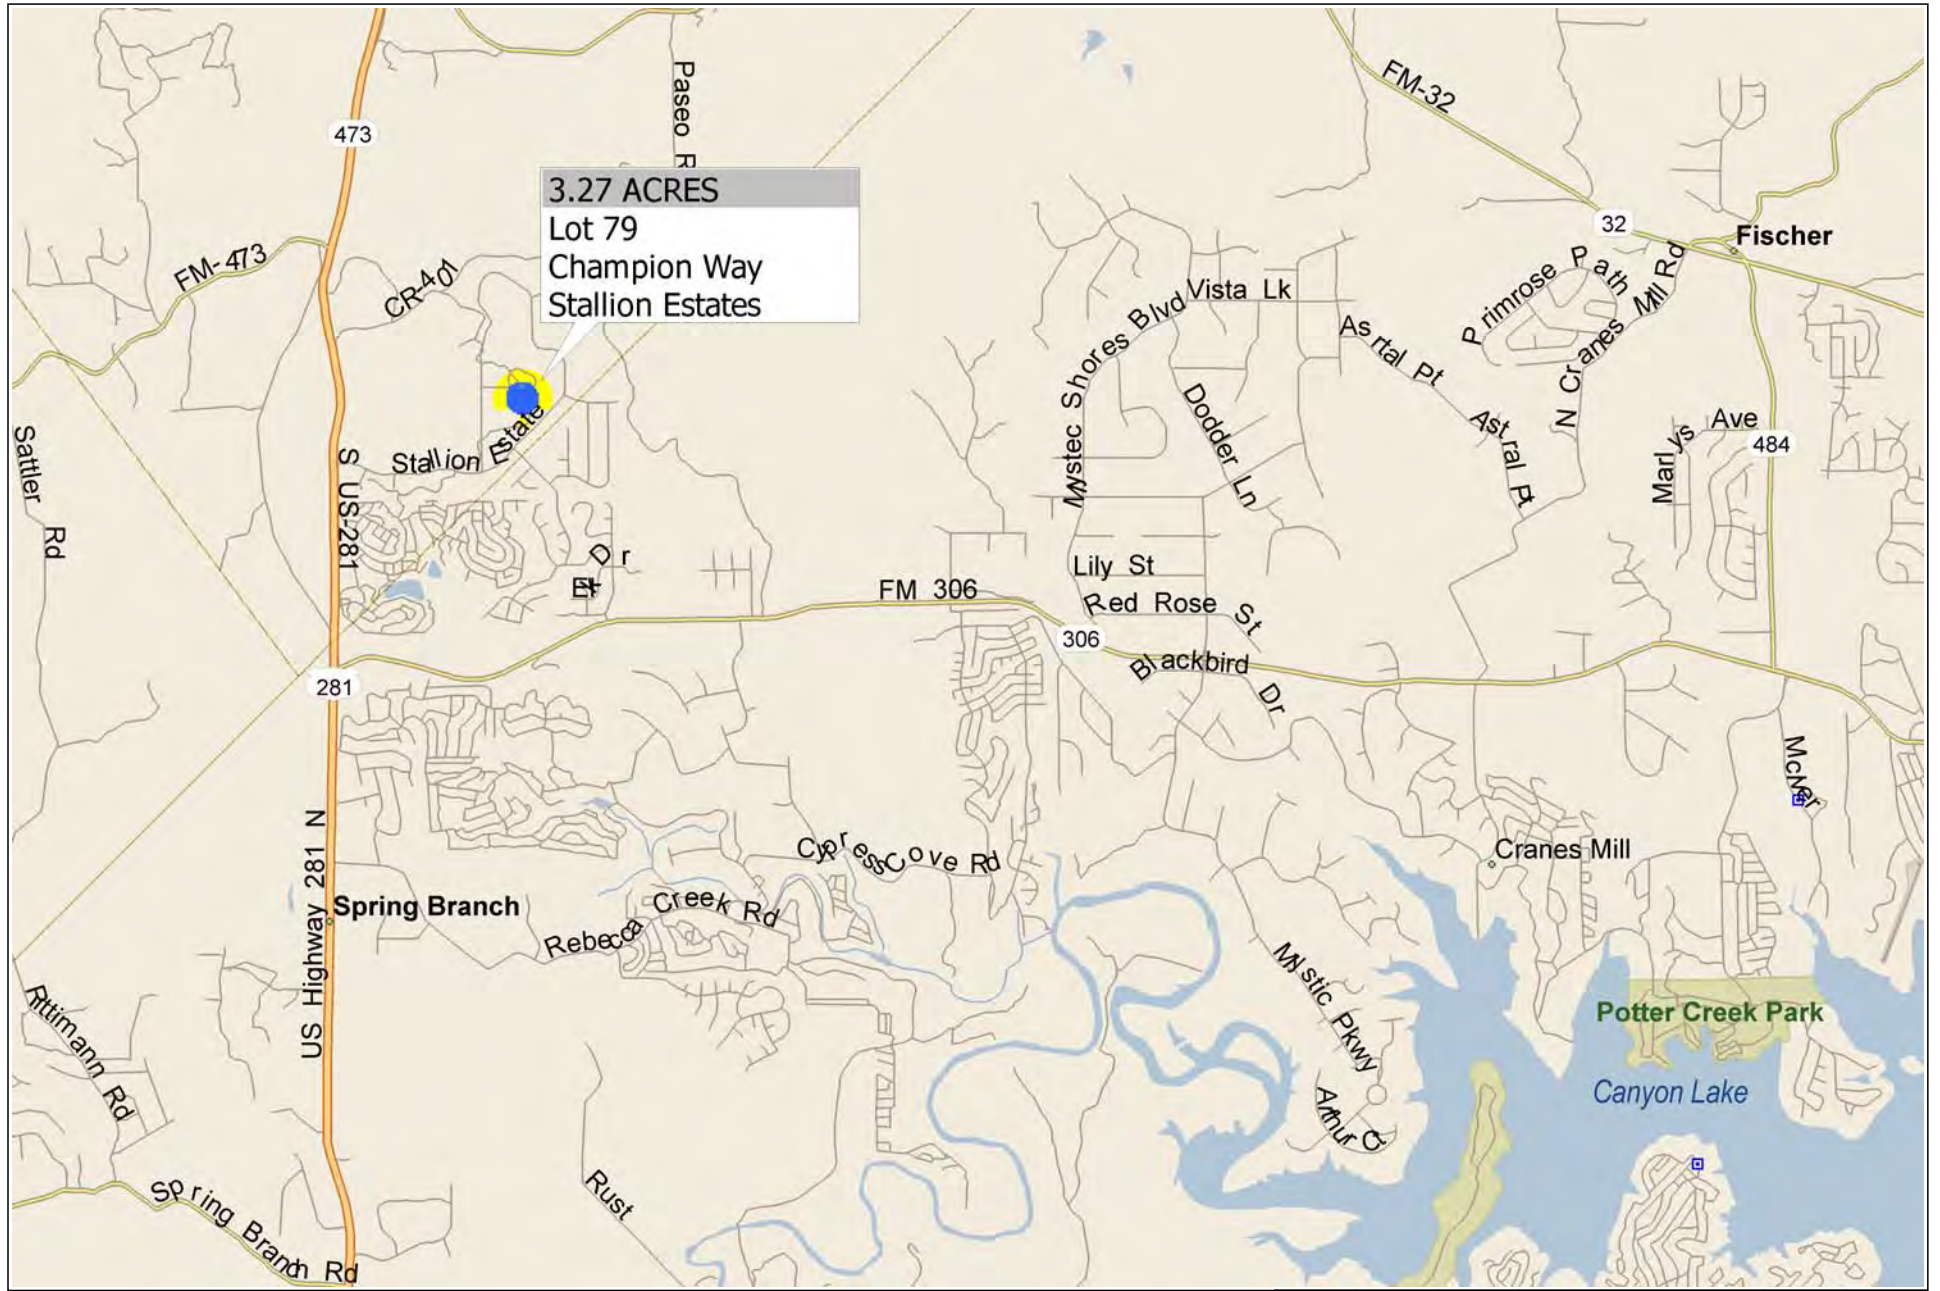

*** 3.37 ACRES *** Champion Way ~ Stallion Estates

***** 3.27 ACRES *** Champion Way**
BLANCO County ~ Stallion Estates

Lot 79 Champion Way
Blanco County, Texas, 3.27 AC +/-

Map data ©2016 Google, Imagery ©2016, CAPCOG, DigitalGlobe, Texas Orthoimagery Program, U.S. Geological Survey, USDA Farm Service Agency

Boundary