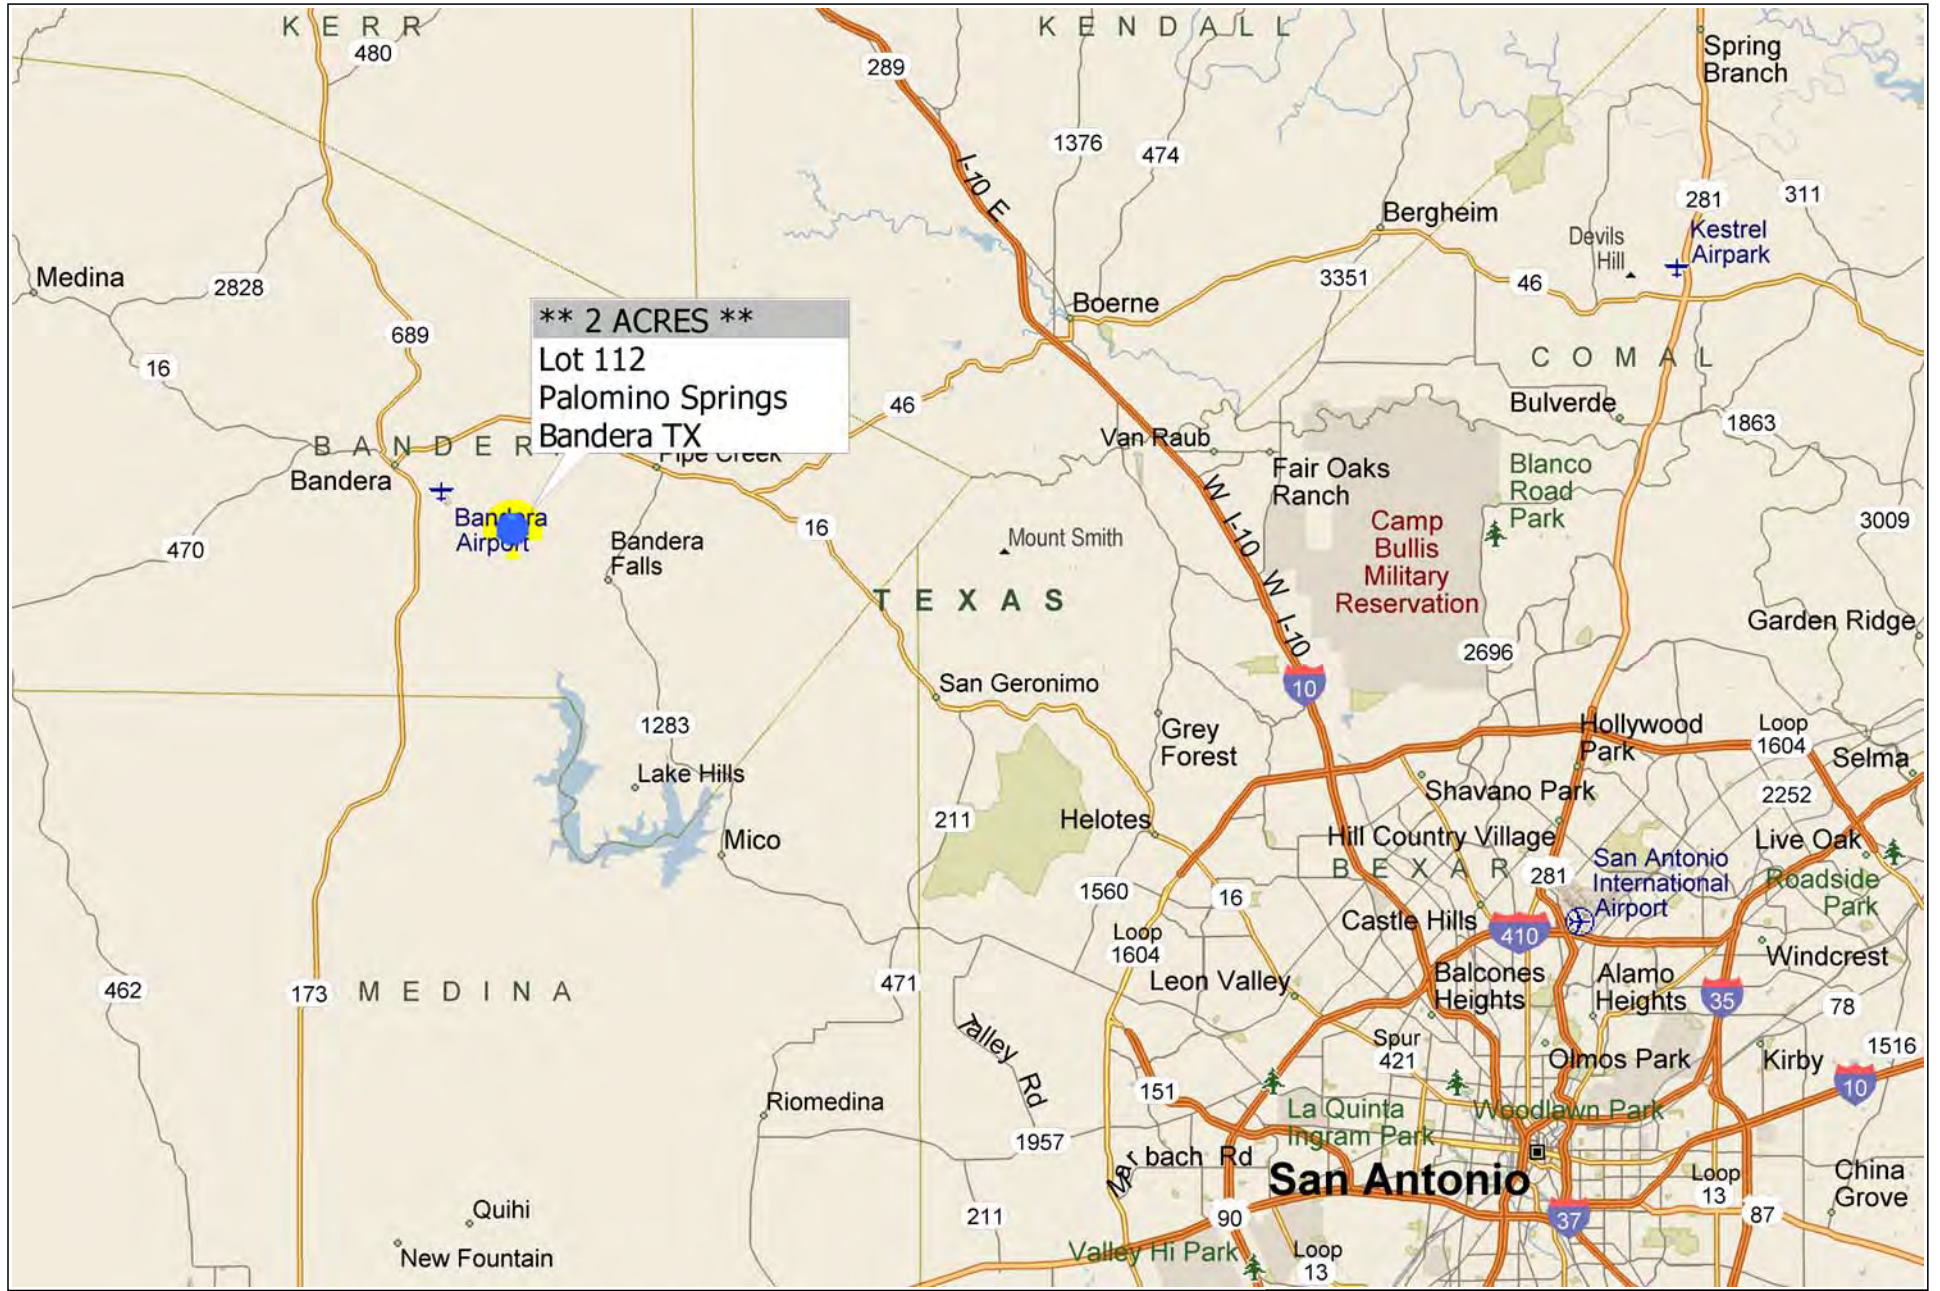

**** 2 ACRES ** Lot 112 Palomino Springs, Bandera TX**

**2+ ACRES Lot 112 Palomino Springs
BANDERA County ~ Bridlegate**

Lot 112 Palomino Springs
Bandera County, Texas, 2.0 AC +/-

 Boundary