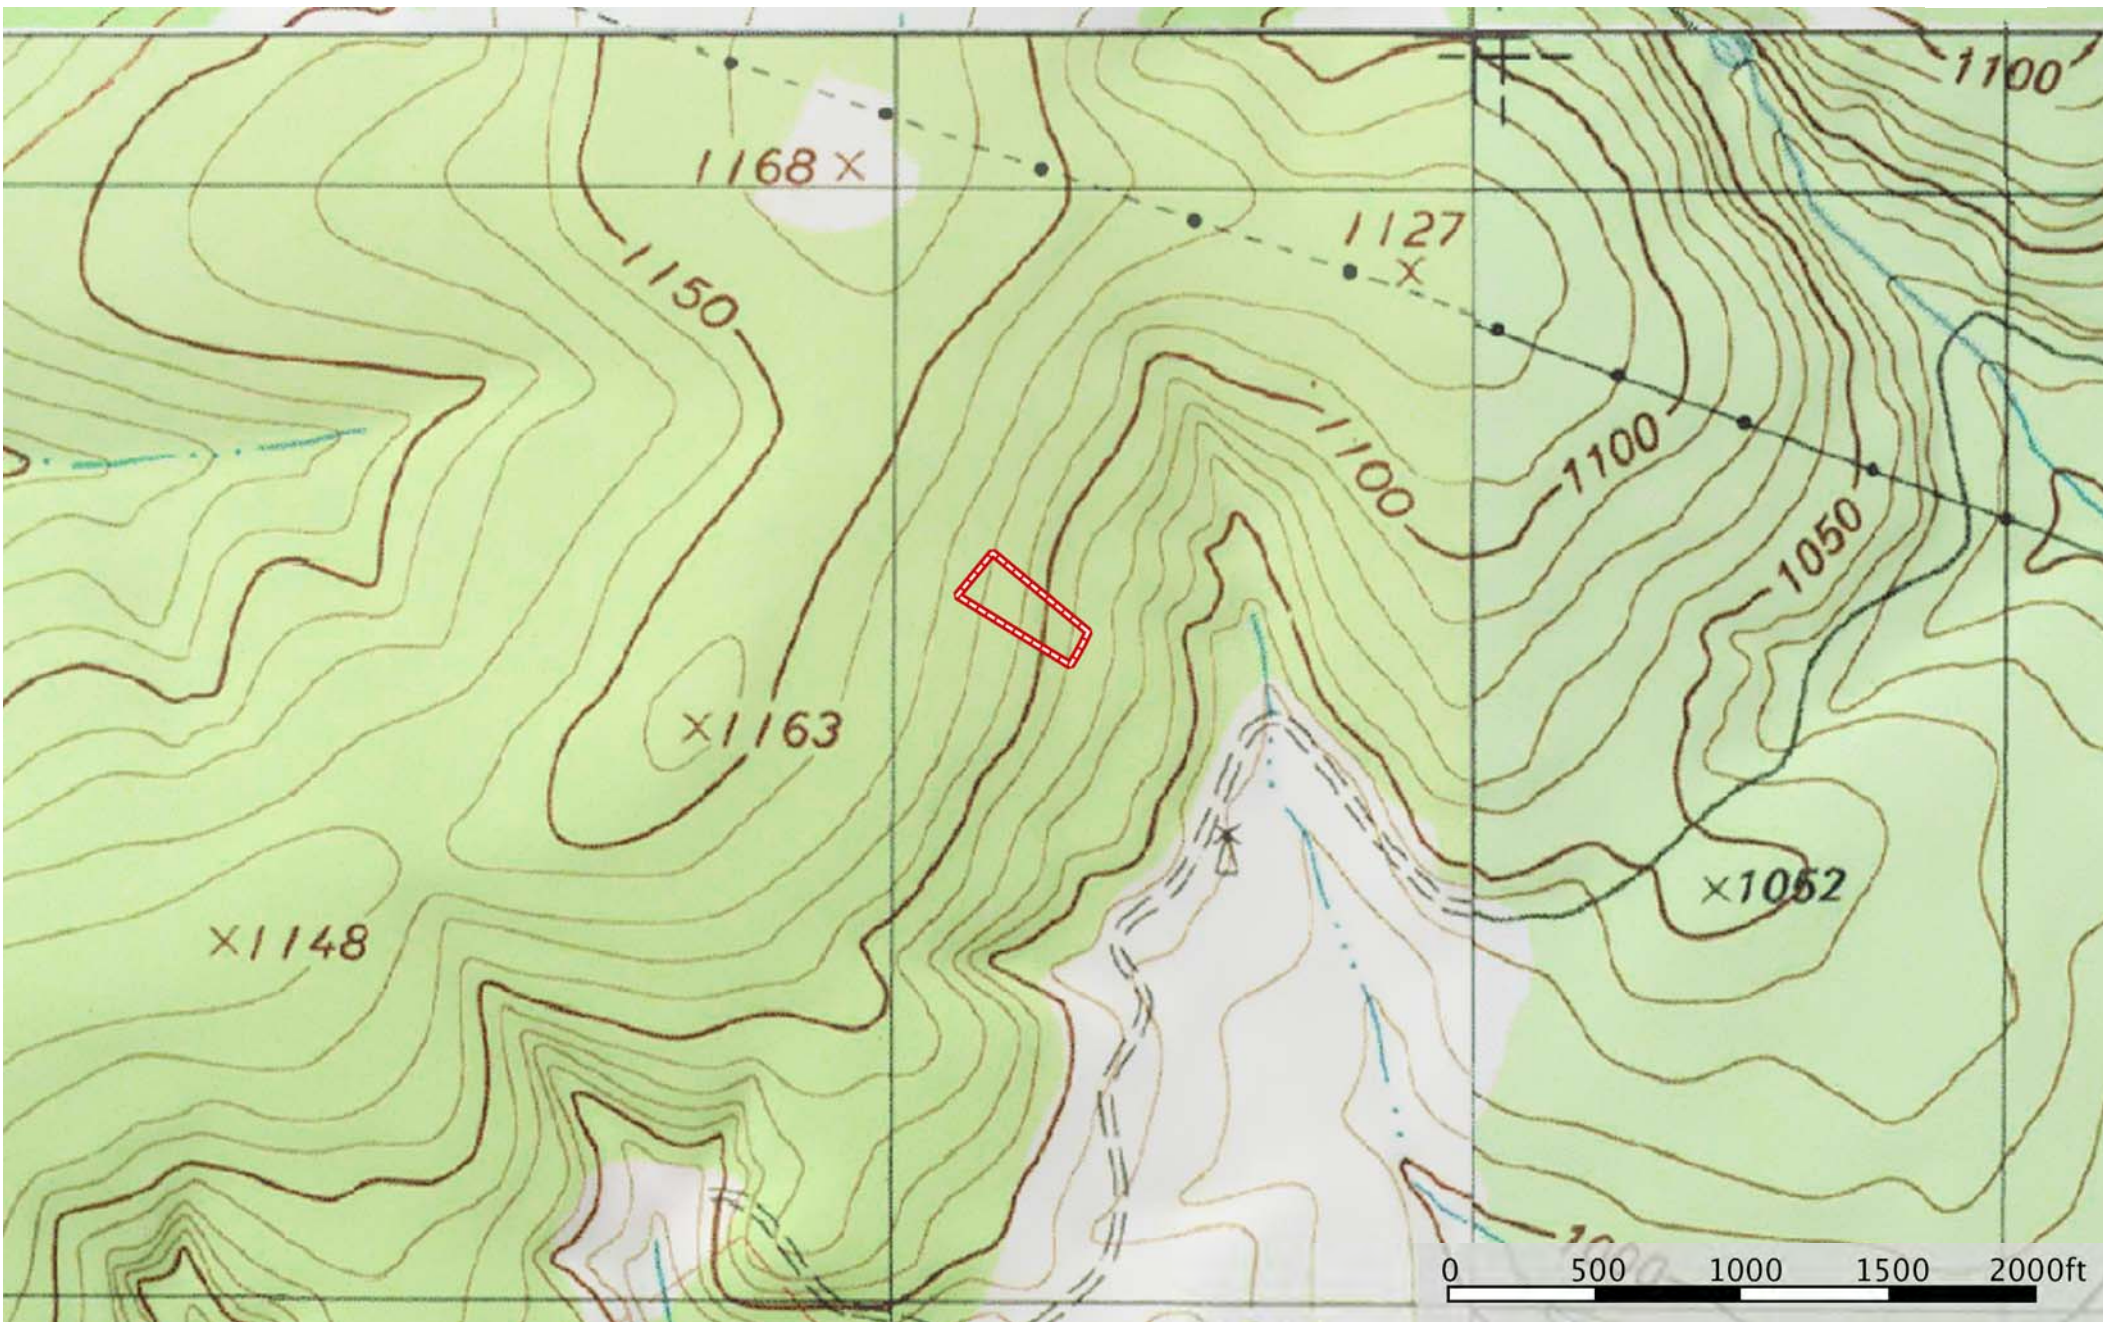

Copper Ridge 1.2 ACRES ~ 320 Valley Lodge, New Braunfels TX

Copyright © and (P) 1988–2010 Microsoft Corporation and/or its suppliers. All rights reserved. <http://www.microsoft.com/mappoint/>
Certain mapping and direction data © 2010 NAVTEQ. All rights reserved. The Data for areas of Canada includes information taken with permission from Canadian authorities, including: © Her Majesty the Queen in Right of Canada, © Queen's Printer for Ontario. NAVTEQ and NAVTEQ ON BOARD are trademarks of NAVTEQ. © 2010 Tele Atlas North America, Inc. All rights reserved. Tele Atlas and Tele Atlas North America are trademarks of Tele Atlas, Inc. © 2010 by Applied Geographic Systems. All rights reserved.

320 Valley Lodge, New Braunfels, TX 78132
Comal County, Texas, 1.2 AC +/-

Map data ©2016 Google Imagery ©2016 CAPCOG, DigitalGlobe, Texas Orthoimagery Program, U.S. Geological Survey, USDA Farm Service Agency

 Boundary

320 Valley Lodge, New Braunfels, TX 78132
Comal County, Texas, 1.2 AC +/-

 Boundary