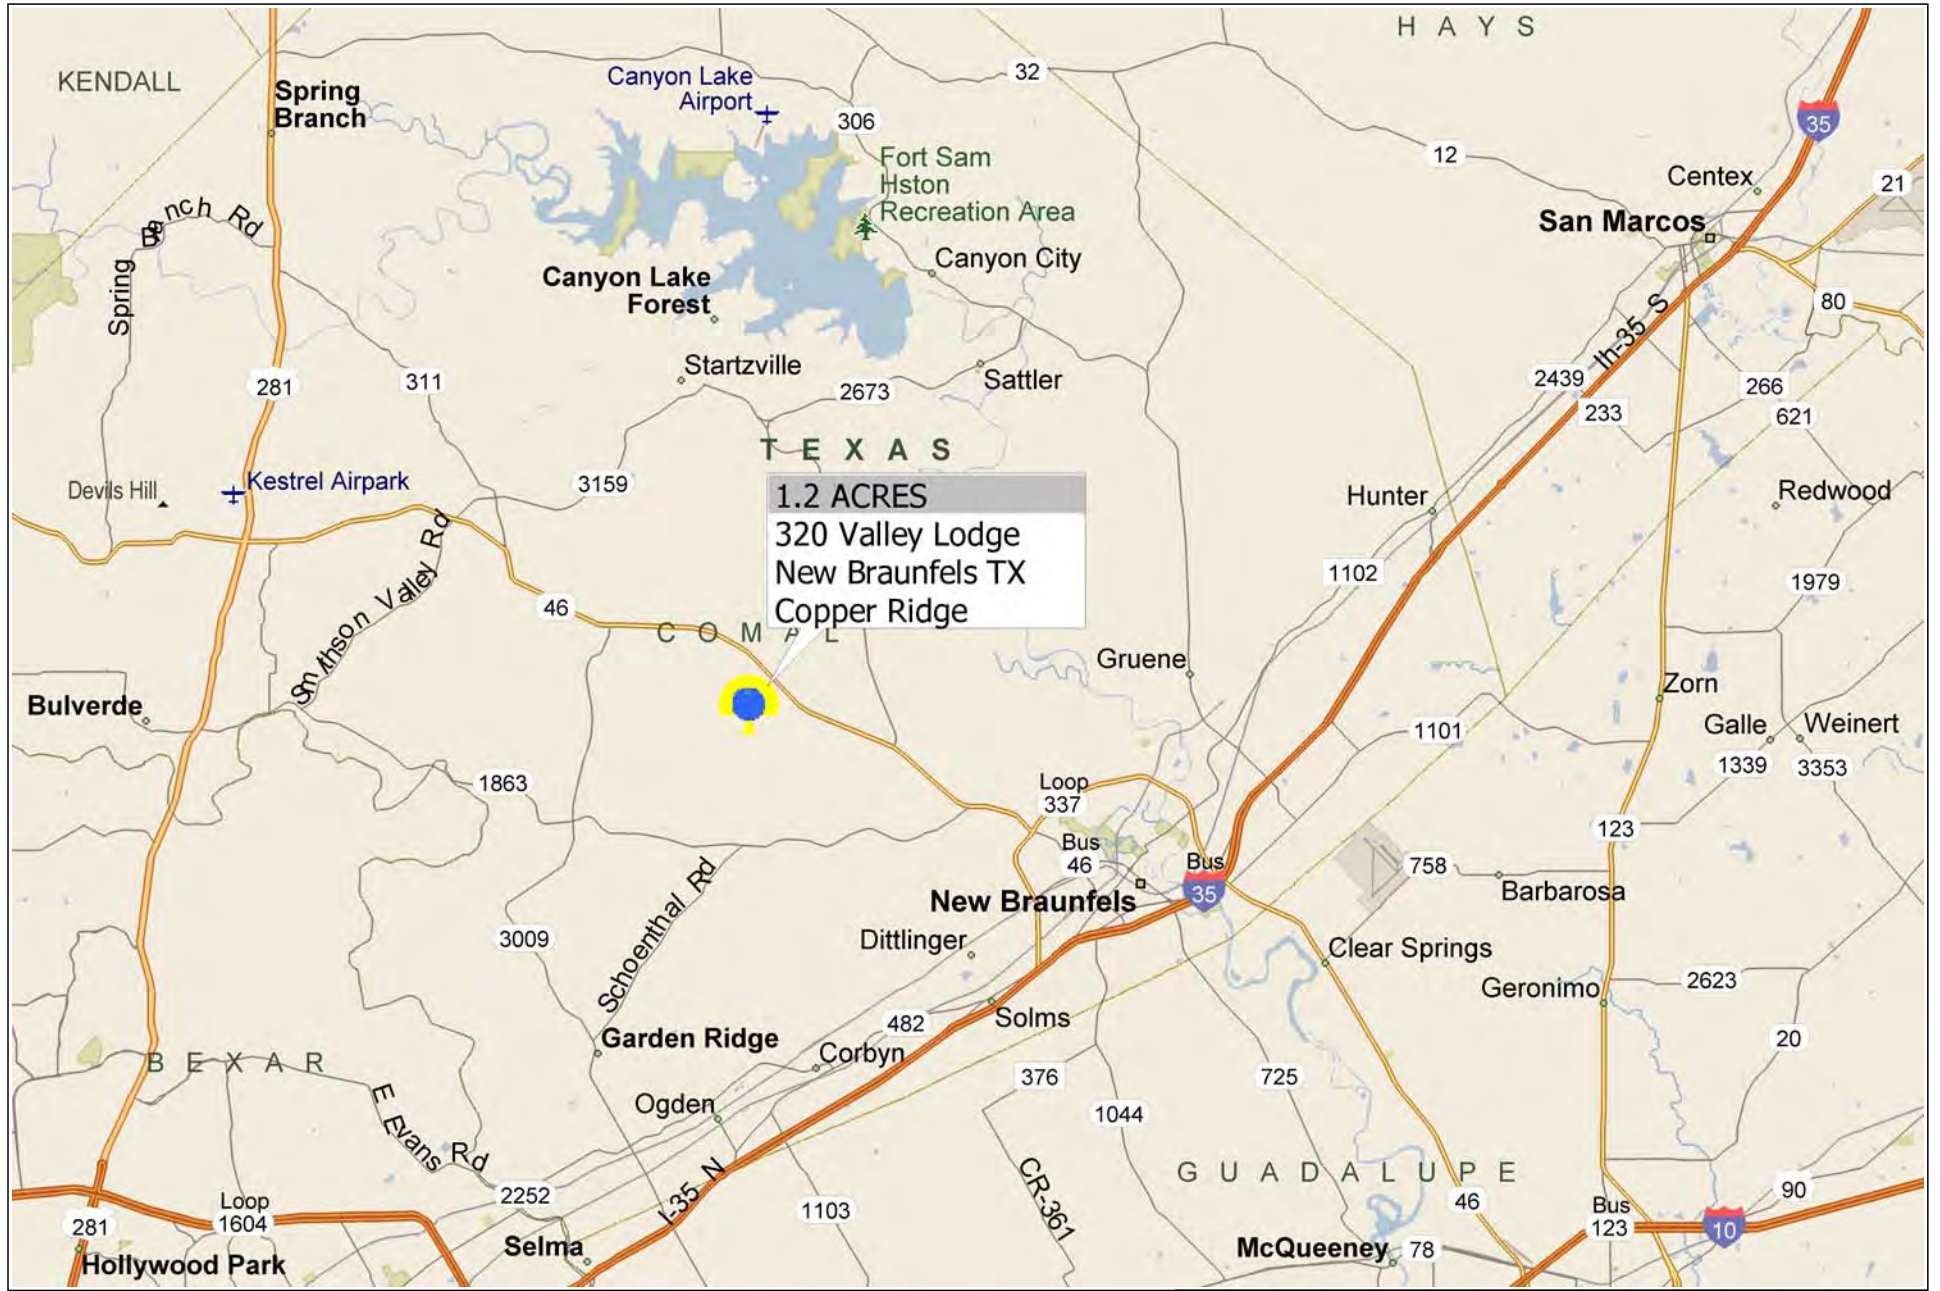

Copper Ridge 1.2 ACRES ~ 320 Valley Lodge, New Braunfels TX

Copyright © and (P) 1988–2010 Microsoft Corporation and/or its suppliers. All rights reserved. <http://www.microsoft.com/mappoint/>
Certain mapping and direction data © 2010 NAVTEQ. All rights reserved. The Data for areas of Canada includes information taken with permission from Canadian authorities, including: © Her Majesty the Queen in Right of Canada, © Queen's Printer for Ontario. NAVTEQ and NAVTEQ ON BOARD are trademarks of NAVTEQ. © 2010 Tele Atlas North America, Inc. All rights reserved. Tele Atlas and Tele Atlas North America are trademarks of Tele Atlas, Inc. © 2010 by Applied Geographic Systems. All rights reserved.

320 Valley Lodge, New Braunfels, TX 78132
Comal County, Texas, 1.2 AC +/-

Map data ©2016 Google Imagery ©2016 CAPCOG, DigitalGlobe, Texas Orthoimagery Program, U.S. Geological Survey, USDA Farm Service Agency

 Boundary

320 Valley Lodge, New Braunfels, TX 78132
Comal County, Texas, 1.2 AC +/-

 Boundary