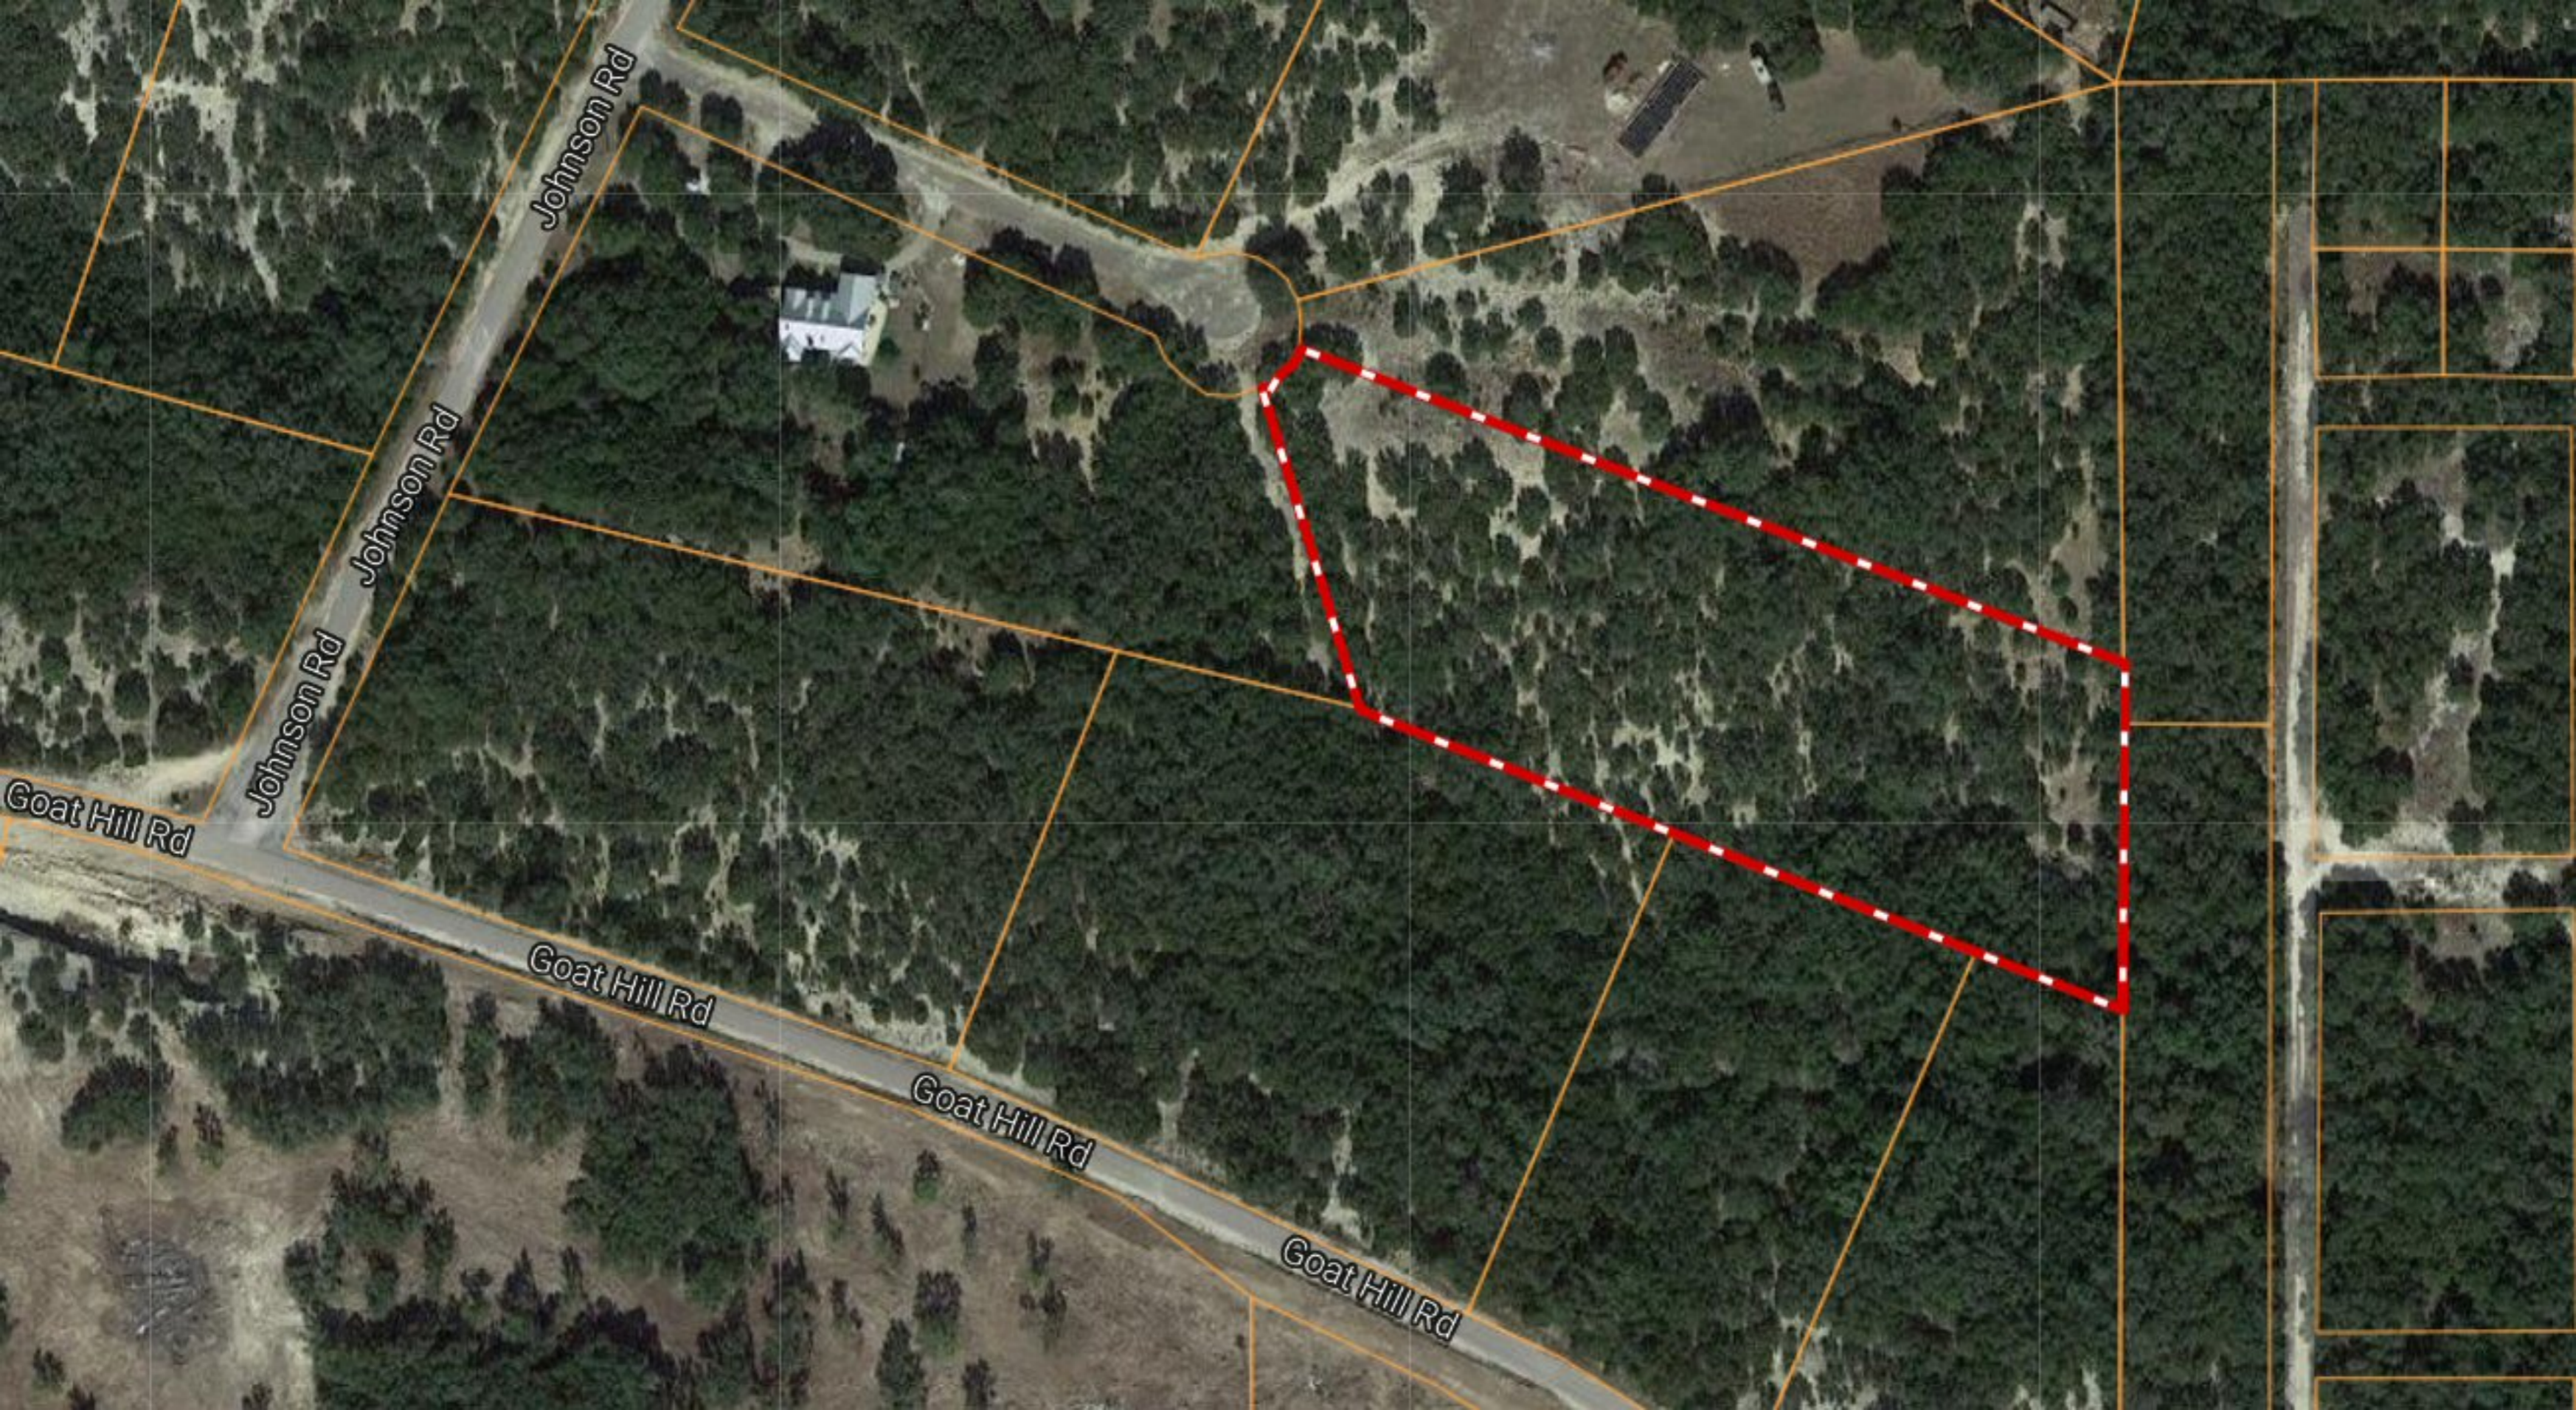

### 3.14 ACRES ~ Lot 17 Laura Ln, Pipe Creek TX

Copyright © and (P) 1988–2010 Microsoft Corporation and/or its suppliers. All rights reserved. <http://www.microsoft.com/mappoint/>  
Certain mapping and direction data © 2010 NAVTEQ. All rights reserved. The Data for areas of Canada includes information taken with permission from Canadian authorities, including: © Her Majesty the Queen in Right of Canada, © Queen's Printer for Ontario. NAVTEQ and NAVTEQ ON BOARD are trademarks of NAVTEQ. © 2010 Tele Atlas North America, Inc. All rights reserved. Tele Atlas and Tele Atlas North America are trademarks of Tele Atlas, Inc. © 2010 by Applied Geographic Systems. All rights reserved.

Medina  
Lake

**3.14 ACRES Laura Ln**  
**BANDERA County ~ Goat Hill Estates**

Johnson Rd

Edwaro Pkwy

Johnson Rd

Goat Hill Rd

Goat Hill Camp Rd

Faurie Rd

Goat Hill Rd

Avenue D

Avenue D

Johnson Rd

Johnson Rd

Johnson Rd

Goat Hill Rd

Goat Hill Rd