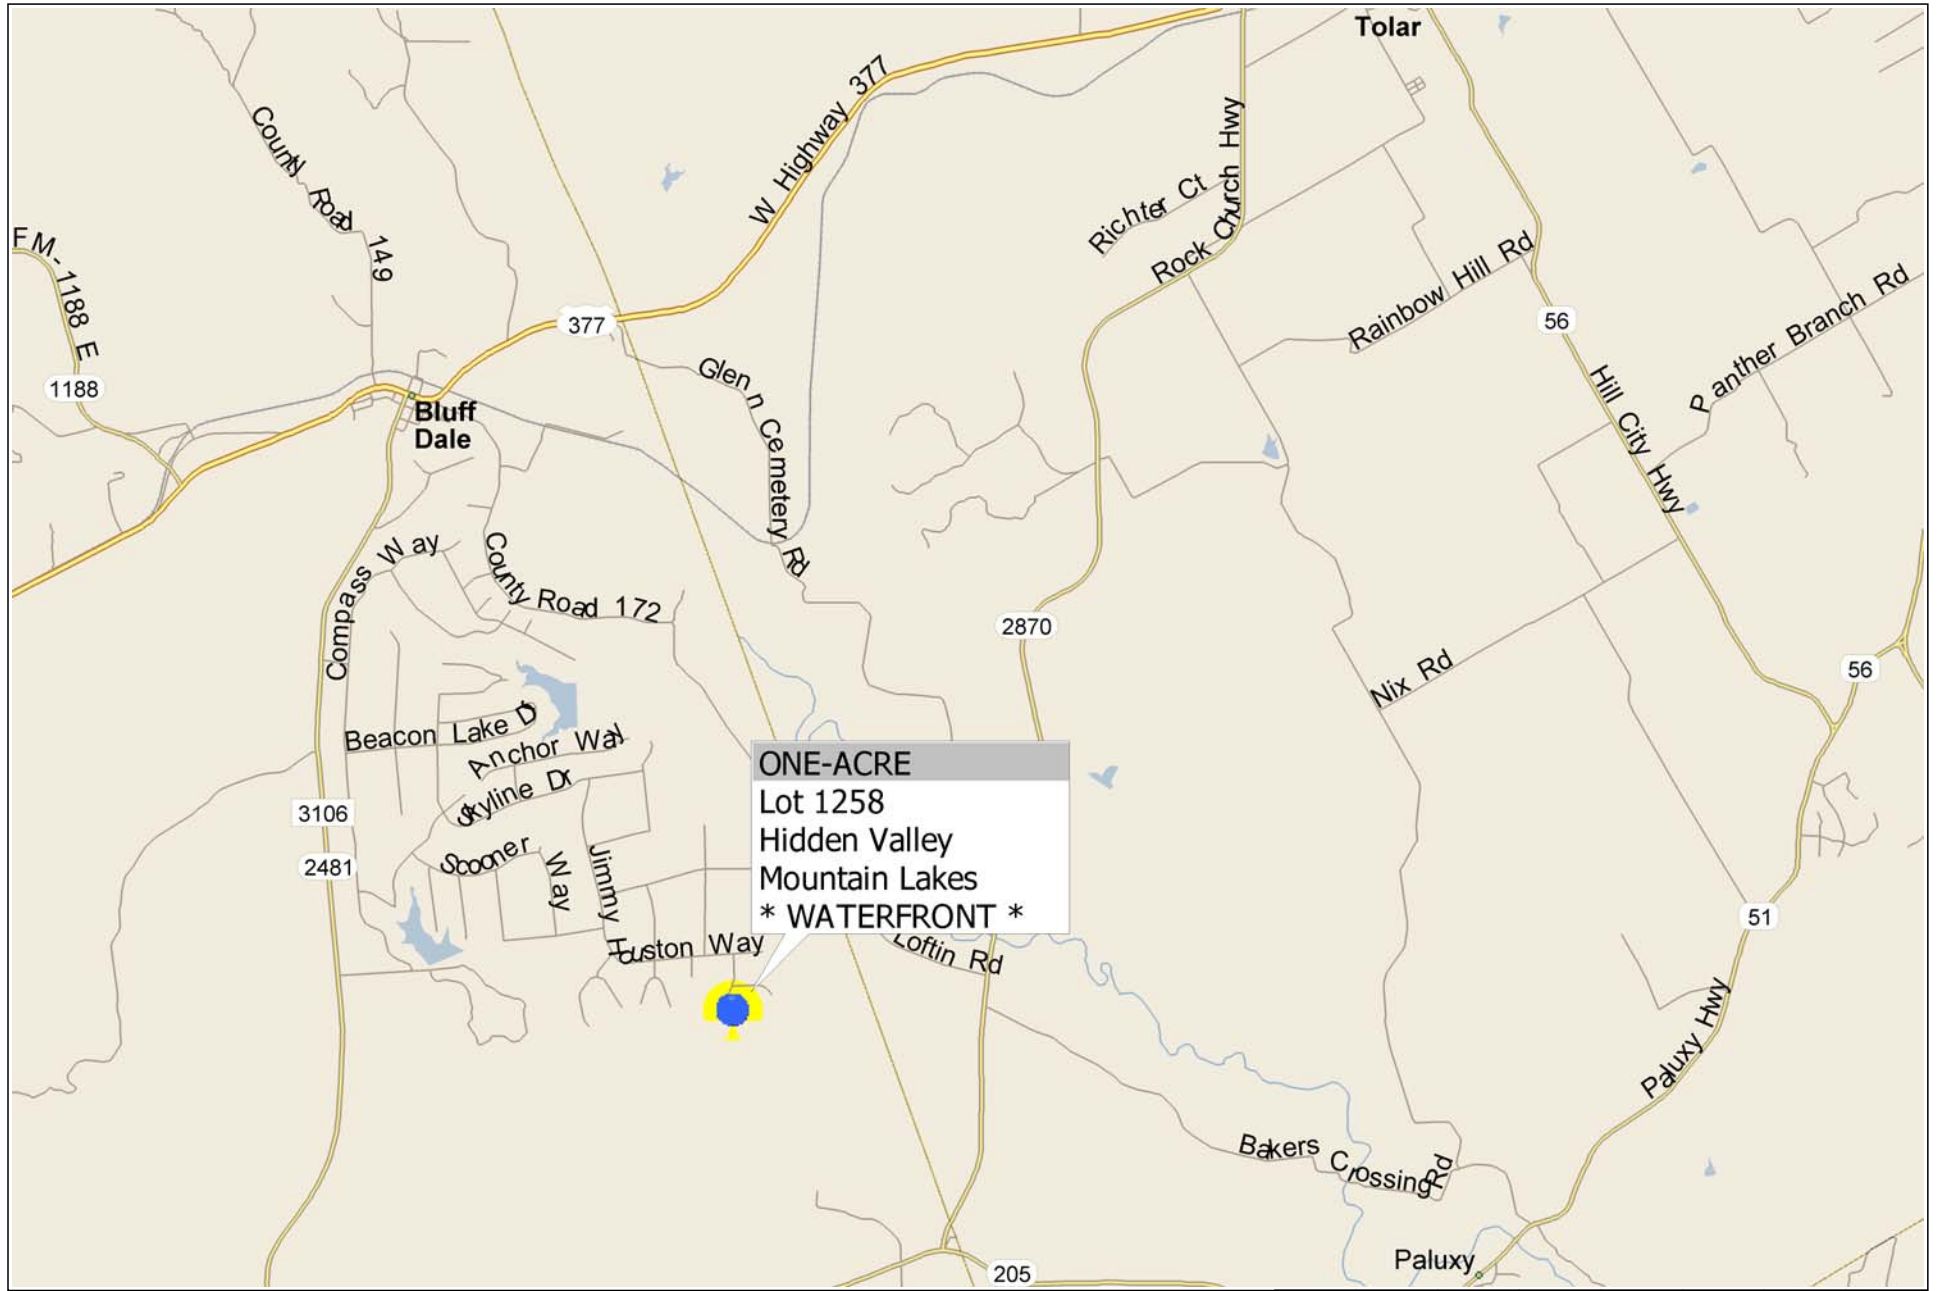

* ONE-ACRE WATERFRONT * Lot 1258 Hidden Valley ~ Mountain Lakes

3106

2481

Compass Way

Compass Way

Lighthouse Dr

Beacon Lake Dr

Anchors Way

Skyline Dr

Majestic Shores

Jimmy Houston Way

Mariner Valley

Ridgeway Rd

Anglers Pt

Sunfish Pt

Anglers Cove Dr

Private Road 313

Bluebell Ridge

Jimmy Houston Way

Loftin Rd

Loftin Rd

Loftin Rd

Sunrise Bay

Sunrise Bay

Hidden Valley

Hidden Valley

1050

1064

1000

1066

1071