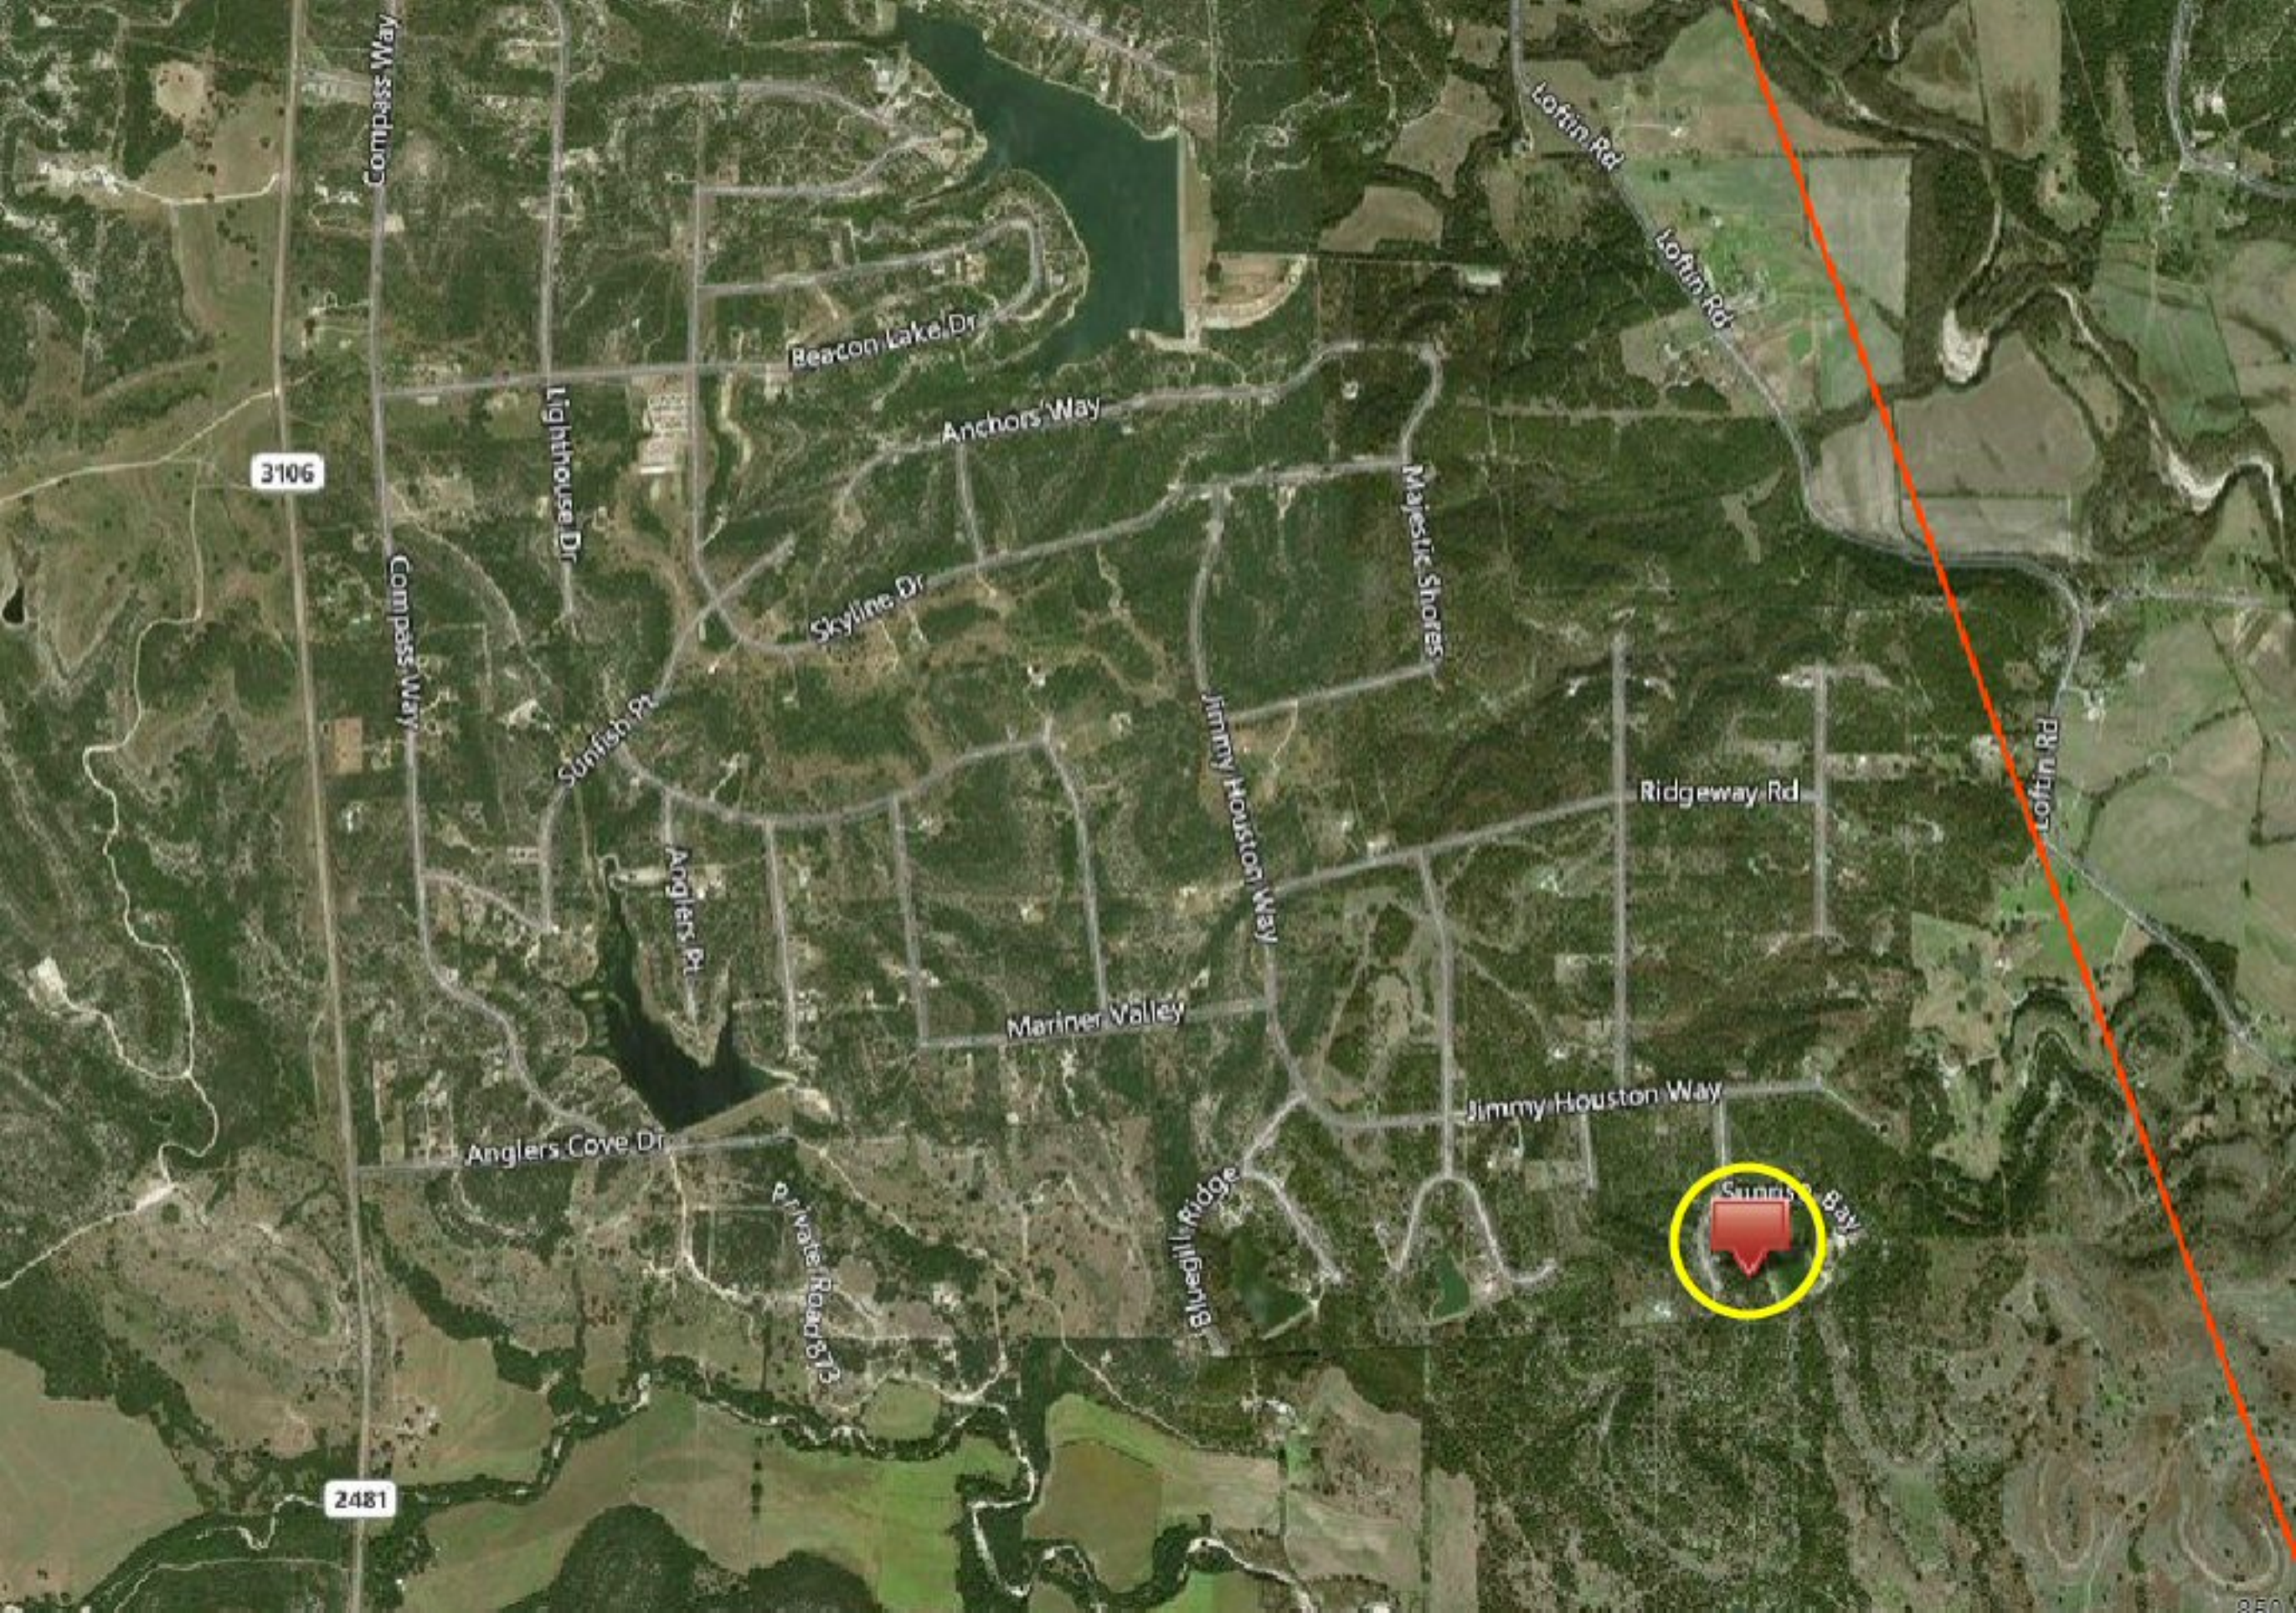

* ONE-ACRE WATERFRONT * Lot 1258 Hidden Valley ~ Mountain Lakes

3106

2481

Compass Way

Compass Way

Lighthouse Dr

Beacon Lake Dr

Anchors Way

Skyline Dr

Majestic Shores

Jimmy Houston Way

Mariner Valley

Ridgeway Rd

Anglers Pt

Sunfish Pt

Anglers Cove Dr

Private Road 313

Bluebell Ridge

Jimmy Houston Way

Loftin Rd

Loftin Rd

Loftin Rd

Sunrise Bay

Sunrise Bay

Hidden Valley

Hidden Valley

1050

1064

1000

1066

1071