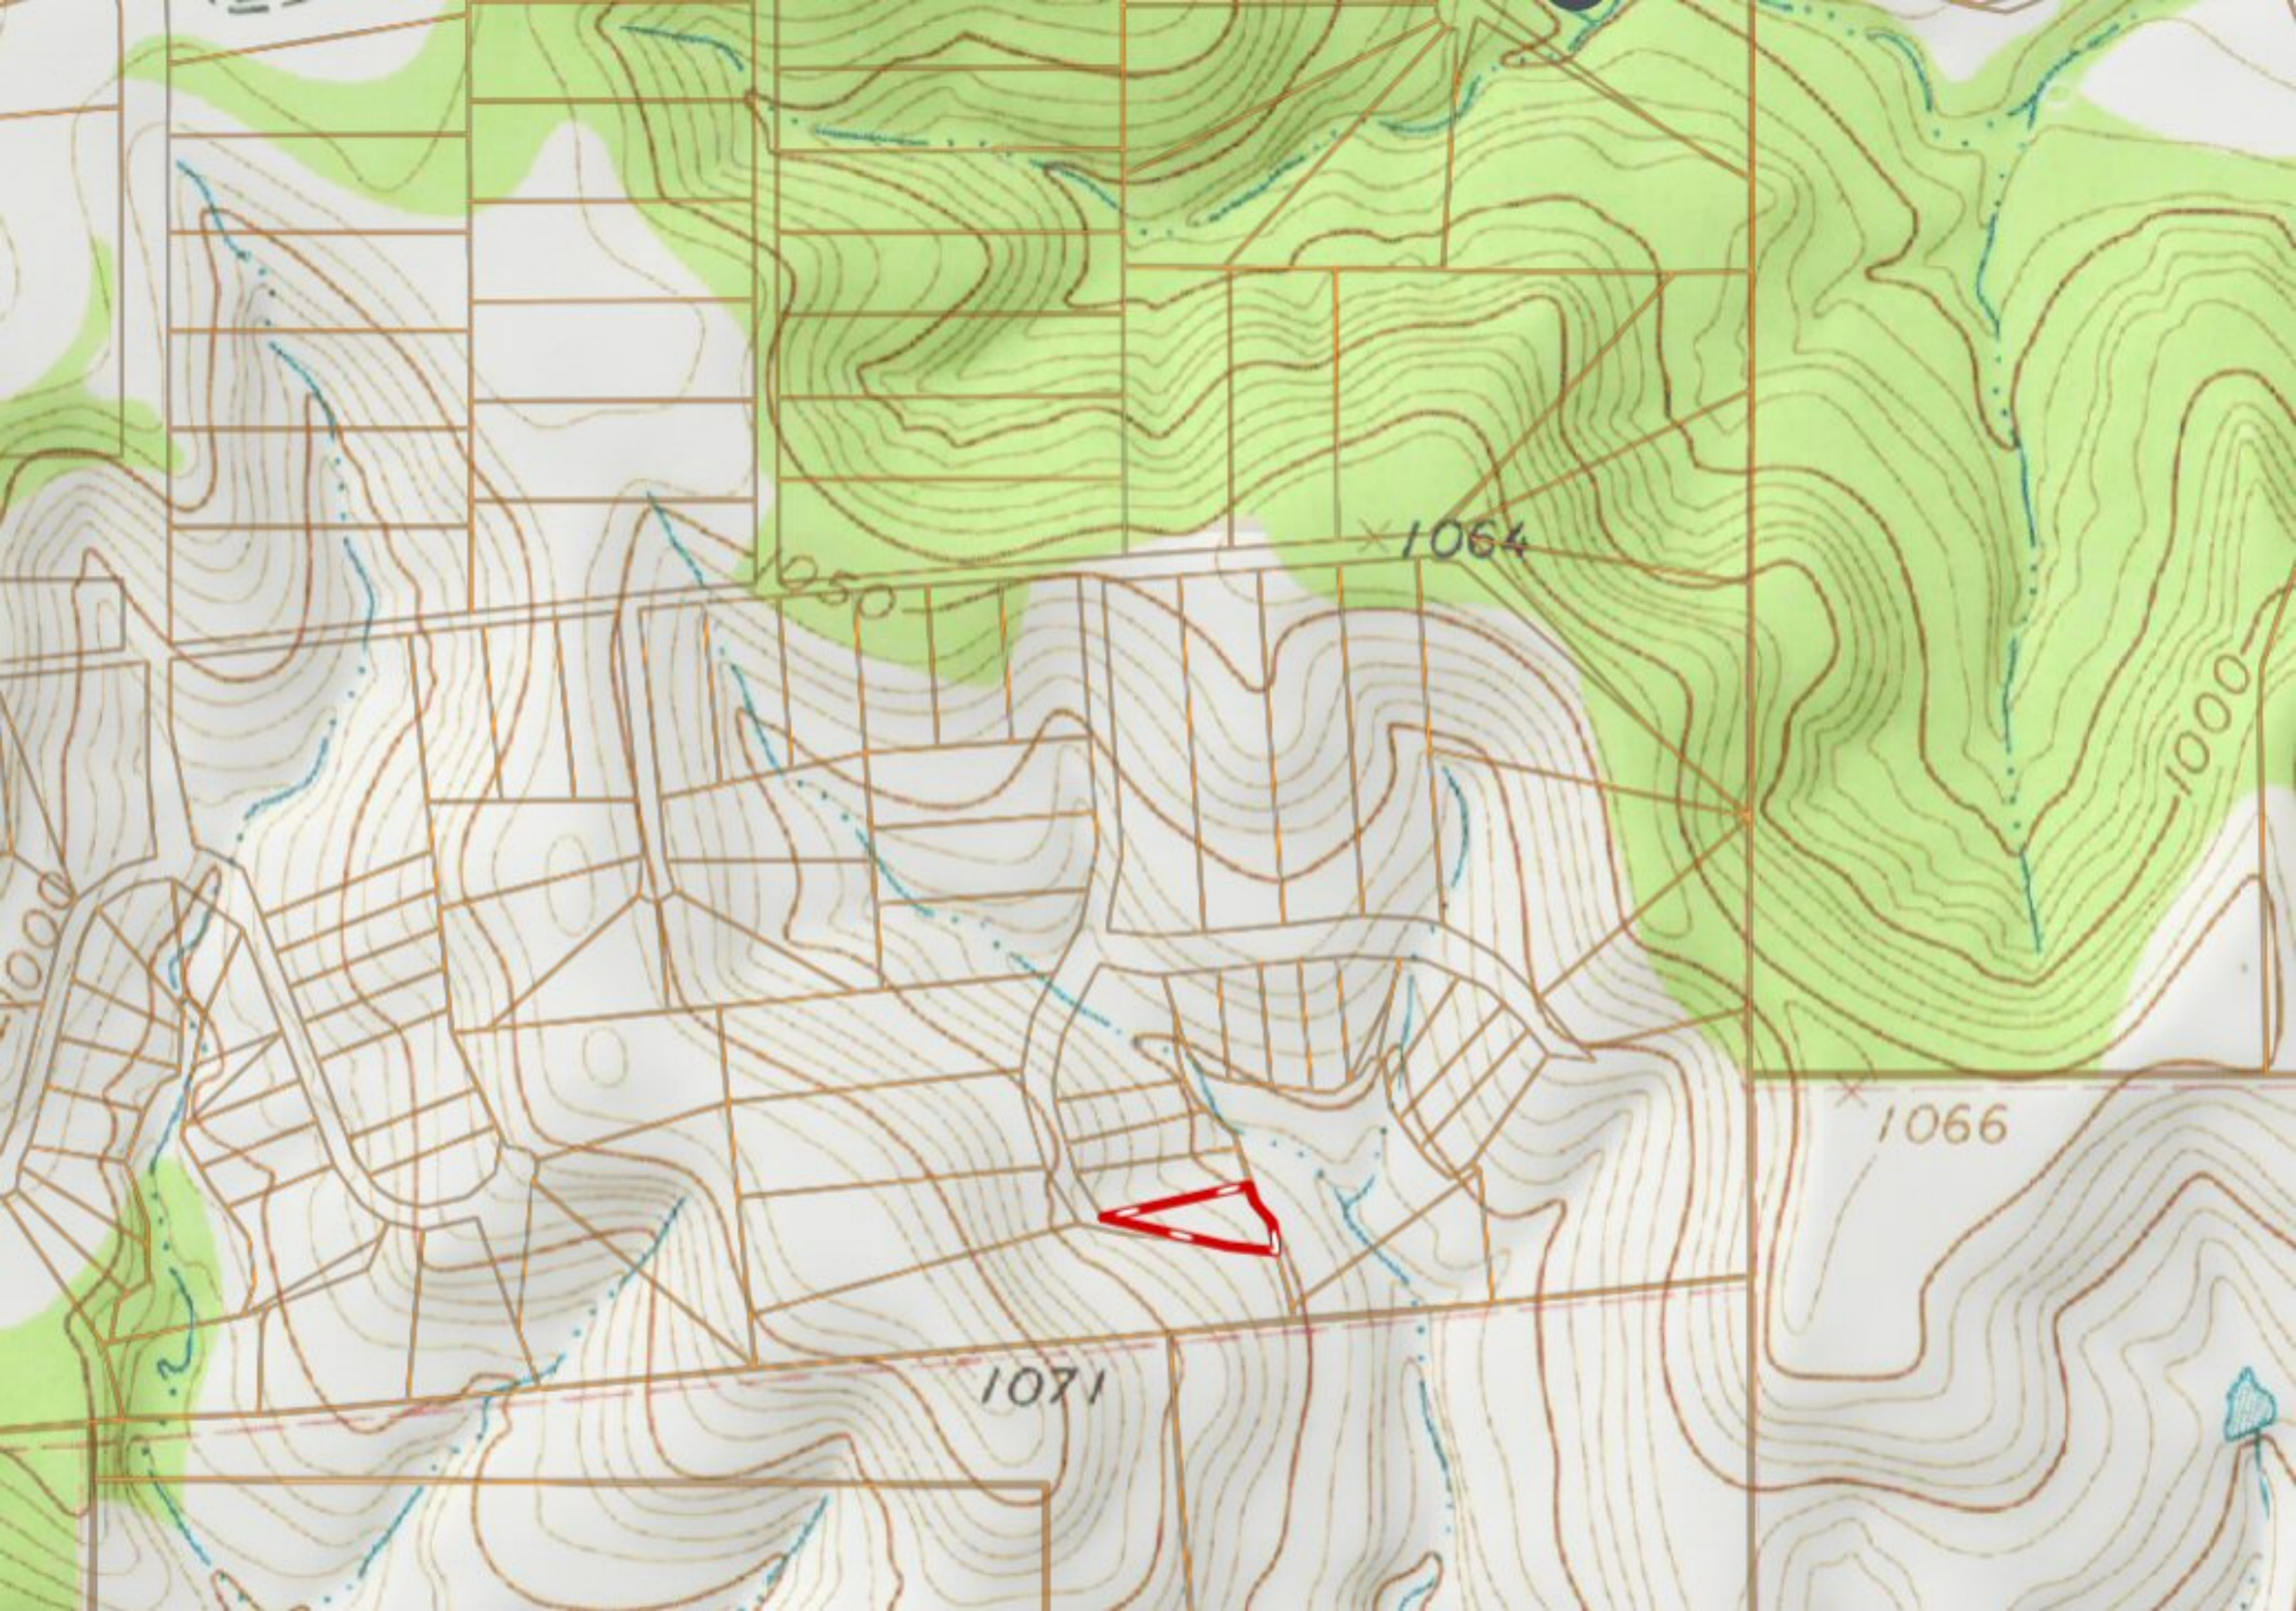

Skyline Dr

Majestic Shores

Jimmy Houston Way

Mariner Valley

Ridgeway Rd

Anglers Pt

Sunfish Pt

Anglers Cove Dr

Private Road 313

Bluebell Ridge

Jimmy Houston Way

Loftin Rd

Loftin Rd

Loftin Rd

Sunrise Bay

Sunrise Bay

Hidden Valley

Hidden Valley

1050

1064

1000

1066

1071