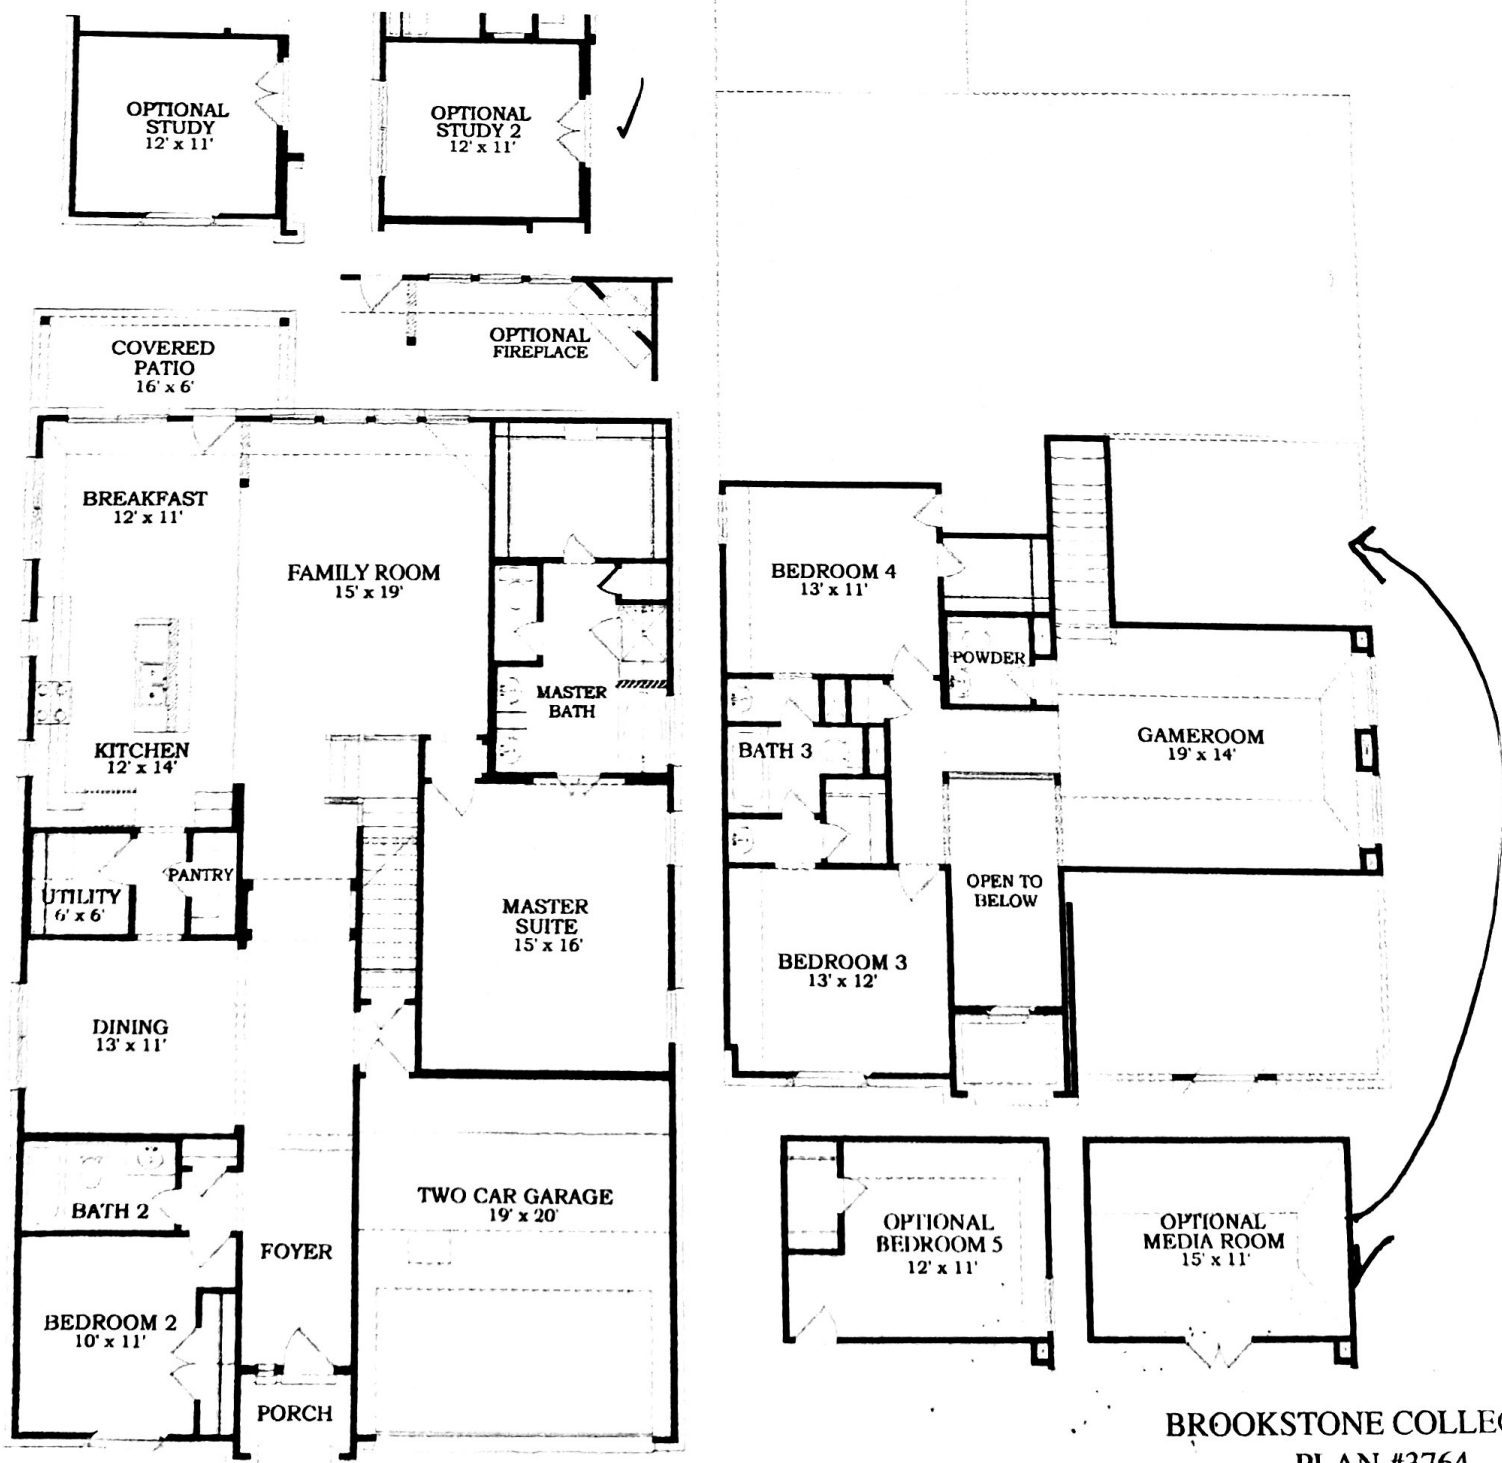

Aldoste

4 Bedrooms | 3.5 Baths

2,827 Sq. Ft. Total

BROOKSTONE COLLEC
PLAN #3764