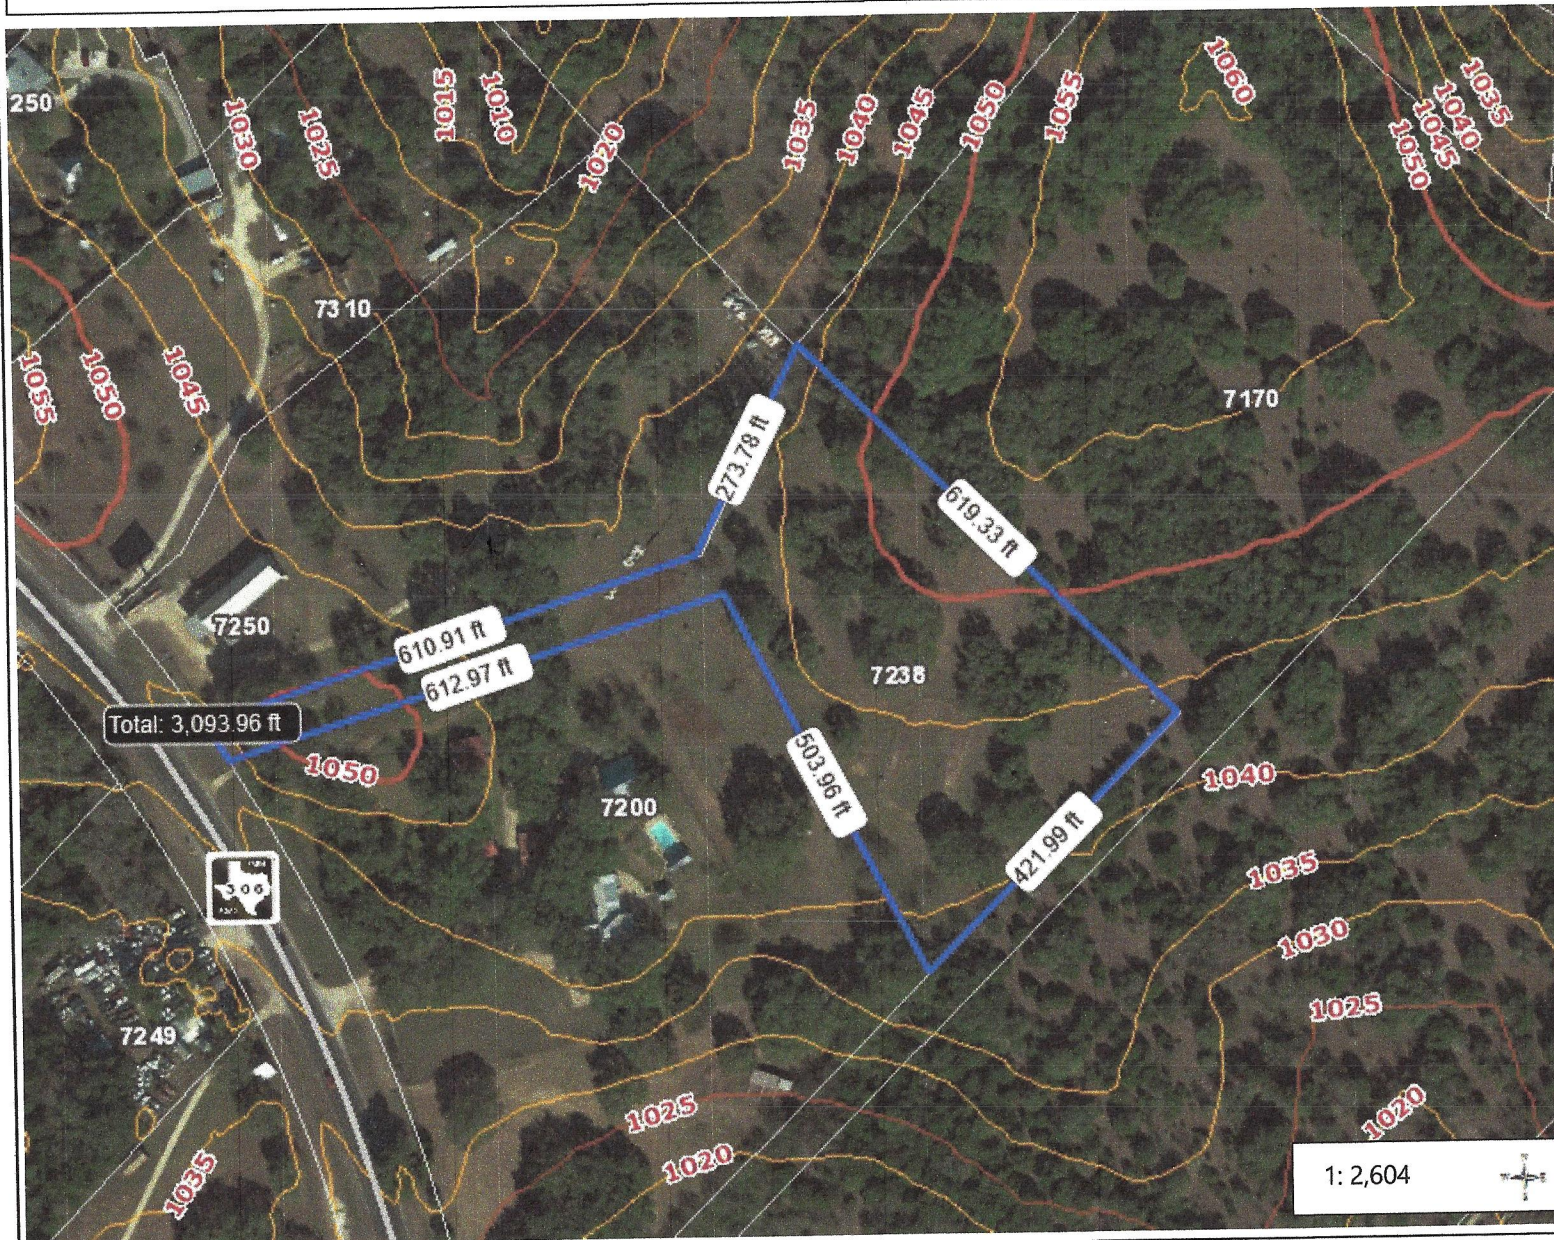

Legend

- Addresses
- Major Roads
 - Farm roads
 - Highways
- Streets
- Parcels
- Future Parcels
- Contour 5ft
 - Contour Line, Major
 - Contour Line, Intermediate
 - Contour Line, Minor

1.083 Acres

Notes

0.1 0 0.04 0.1 Miles

NAD_1983_StatePlane_Texas_South_Central_FIPS_4204_Feet
Comal County GIS

This map is a user generated static output from an Internet mapping site and is for reference only. Data layers that appear on this map may or may not be accurate, current, or otherwise reliable.

THIS MAP IS NOT TO BE USED FOR NAVIGATION