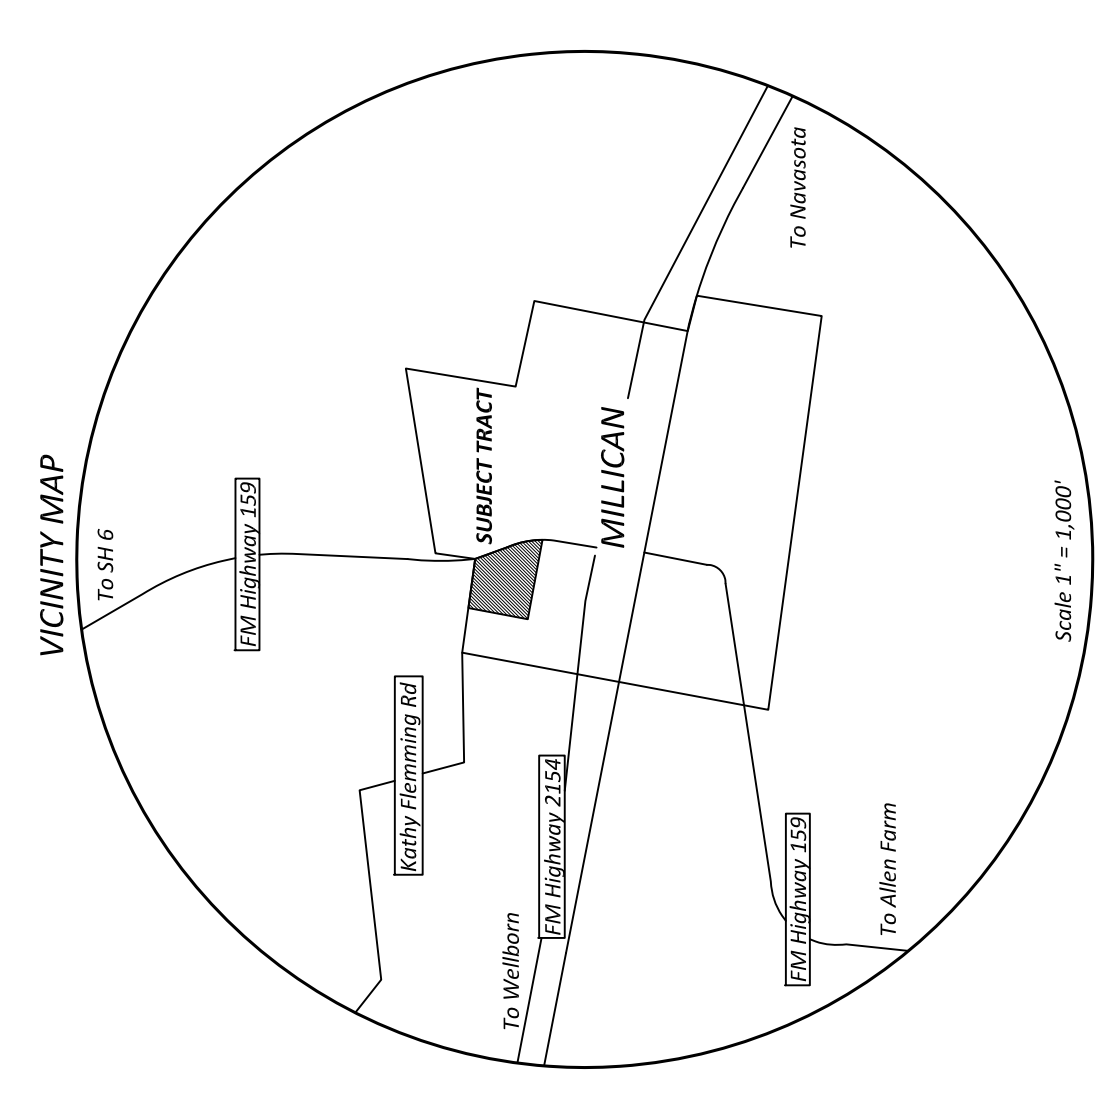

Grid North, NAD 1983, State Plane
Coordinate System, Central Zone
Scale 1" = 60'

TOWN OF MILLIGAN
- PLAT -
(P-484)