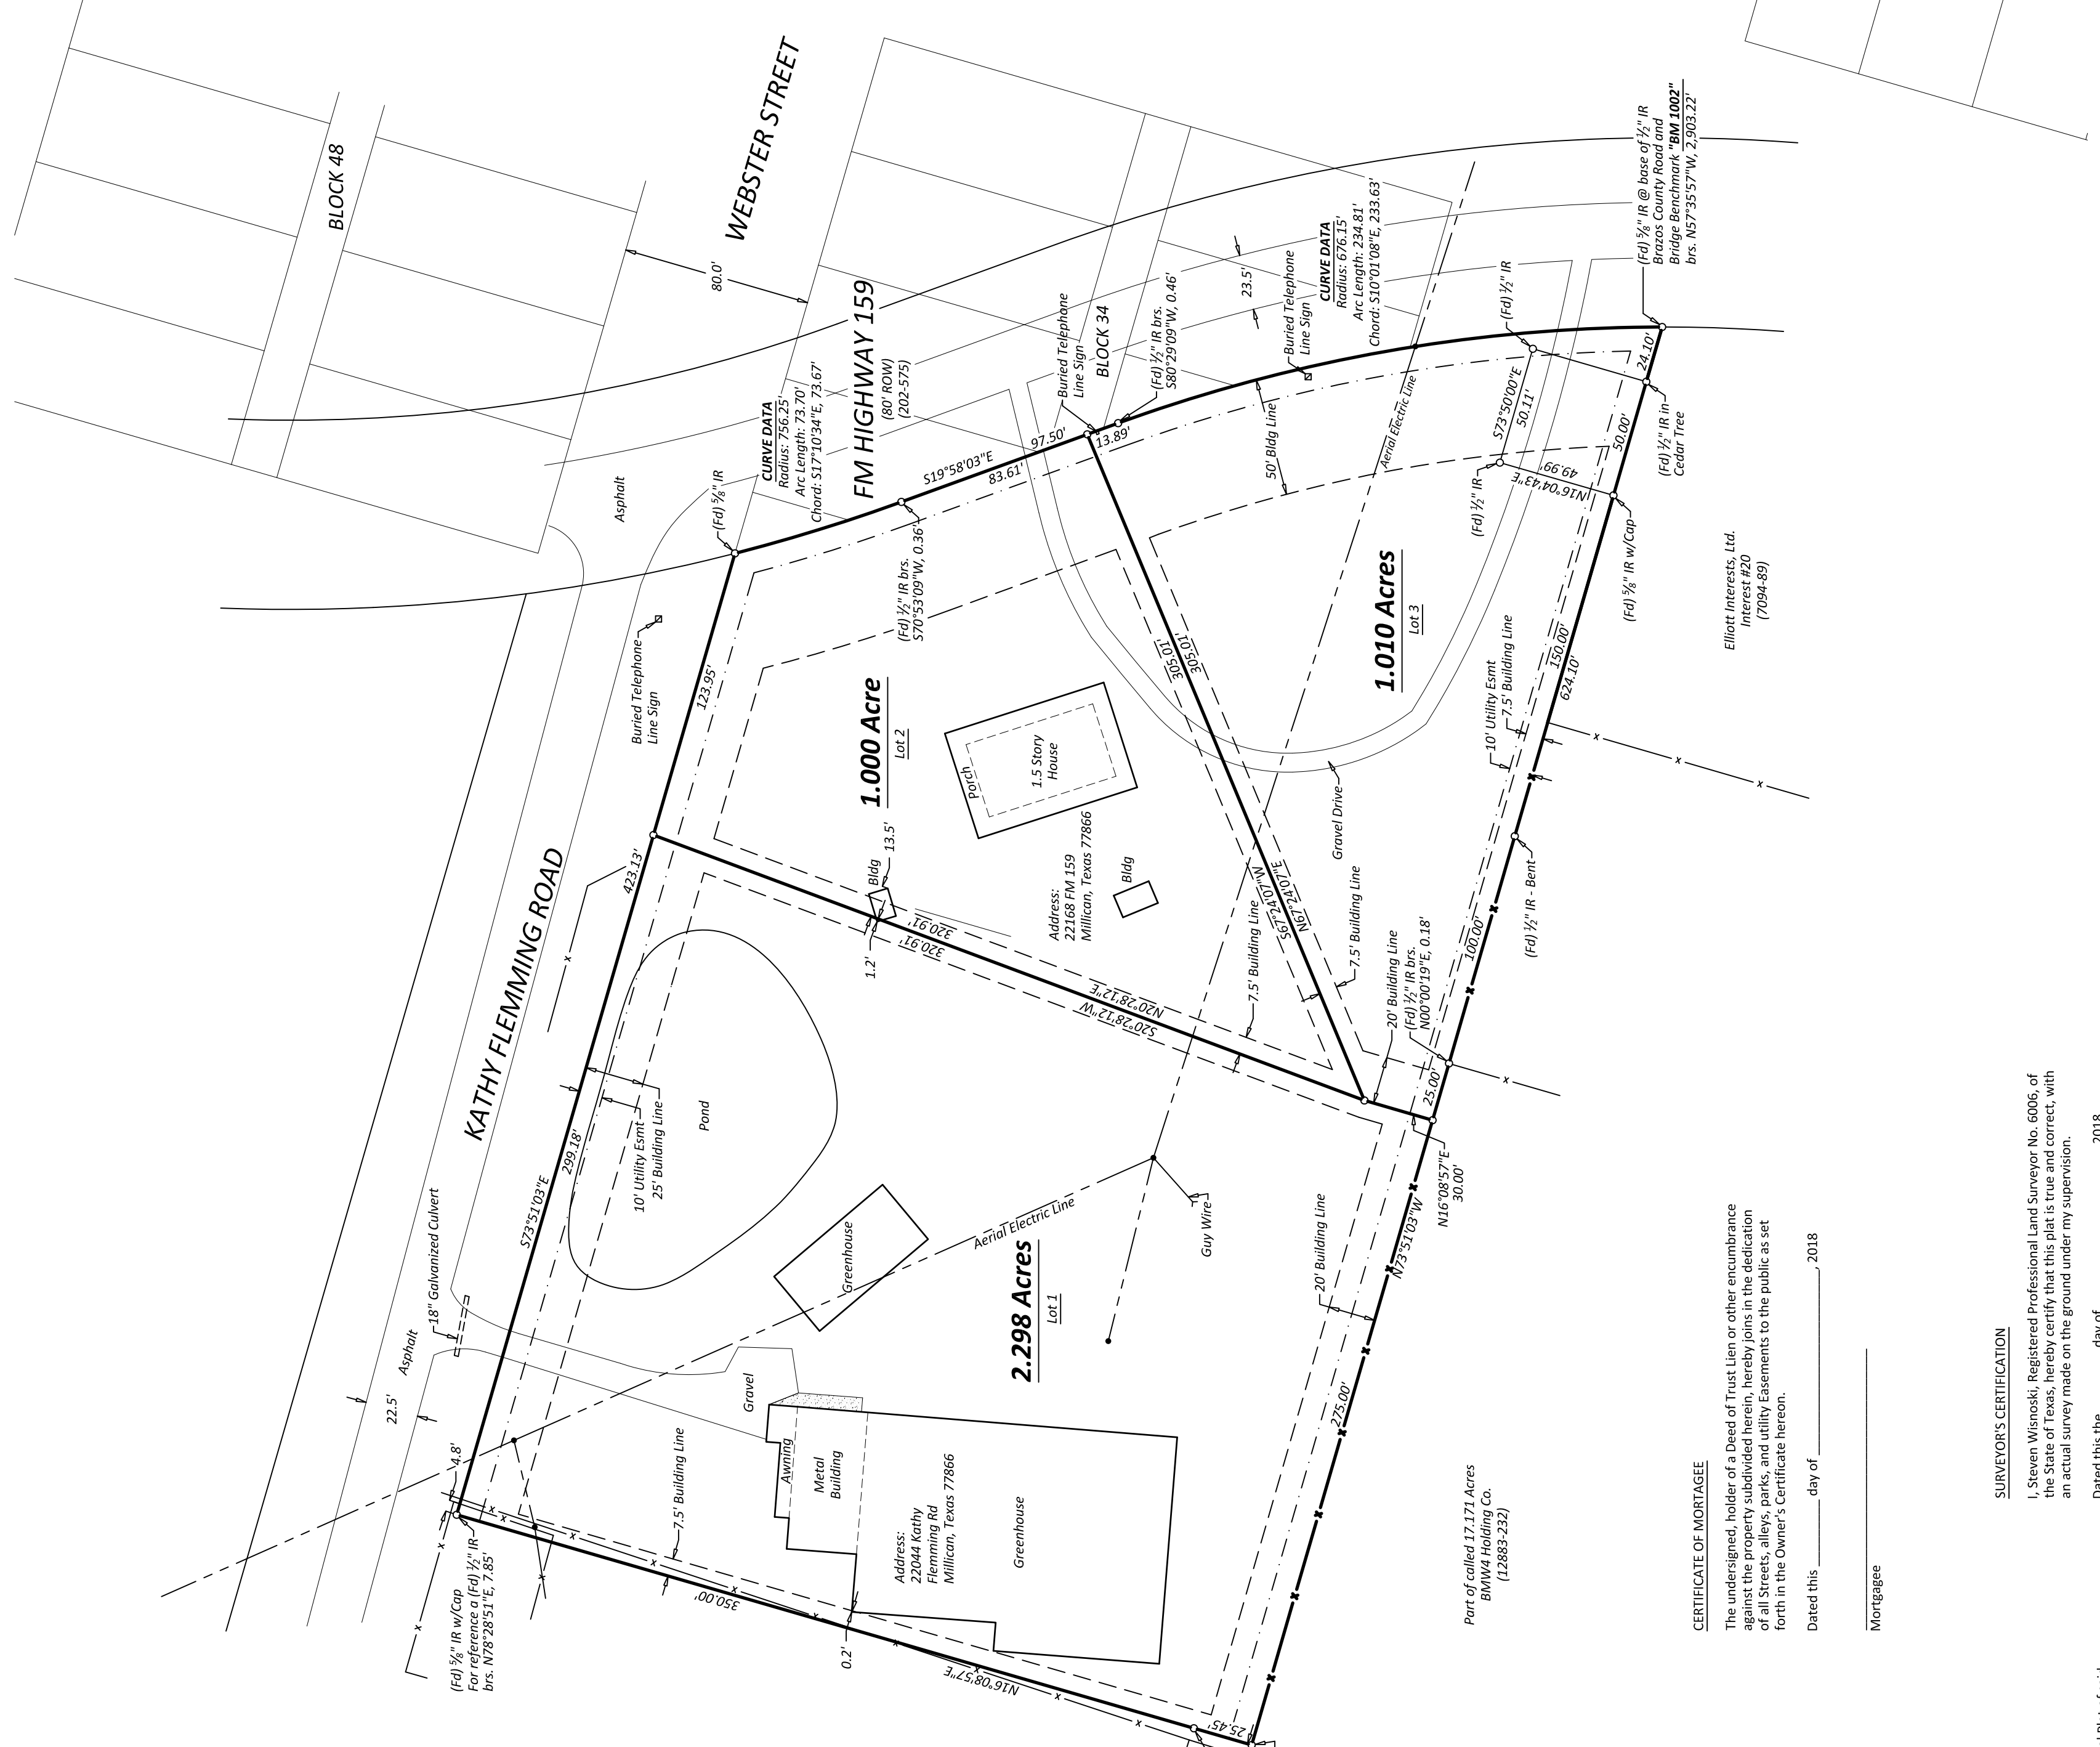

NOTARY PUBLIC ACKNOWLEDGEMENT
This instrument was acknowledged before me this _____ day of _____, 2018.
By: _____ Notary's Signature
Notary Public, State of Texas
Notary's name: _____
Notary's commission expires: _____

COMMISSIONER'S COURT APPROVAL
This Subdivision plat was duly approved by the Commissioner's Court of Brazos County, Texas, as the Final Plat of such Subdivision on the _____ day of _____, 2018.
Signed this the _____ day of _____, 2018
County Judge: _____
Brazos County, Texas

COUNTY CLERK'S CERTIFICATION
I, Karen McQueen, County Clerk of Brazos County, Texas, do hereby certify that this plat, with its certificates of authentication was filed for record on the _____ day of _____, 2018, and duly recorded in Volume _____ Page _____ of the Deed Records of Brazos County, Texas.

COMMISSIONER'S COURT ACKNOWLEDGEMENT
This Subdivision plat was duly approved by the Commissioner's Court of Brazos County, Texas, as the Final Plat of said Subdivision on the _____ day of _____, 2018.
County Clerk: _____
Brazos County, Texas
Commissioner, Precinct 1 _____
Commissioner, Precinct 2 _____
Commissioner, Precinct 3 _____
Commissioner, Precinct 4 _____

SURVEYOR'S CERTIFICATION
I, Steven Wisniski, Registered Professional Land Surveyor No. 6006, of the State of Texas, hereby certify that this plat is true and correct, with an actual survey made on the ground under my supervision.
Dated this the _____ day of _____, 2018.
By: _____ Steven Wisniski

ENGINEER'S CERTIFICATION
I, _____ Registered Engineer, certify that property engineering consideration has been given to the improvements described herein.
Dated this the _____ day of _____, 2018.
By: _____

CERTIFICATE OF MORTGAGE
The undersigned, holder of a Deed of Trust, Lien or other encumbrance against the property subdivided herein, hereby joins in the declaration of all streets, alleys, parks, and utility easements to the public as set forth in the Owner's Certificate hereon.
Dated this the _____ day of _____, 2018
Mortgagee: _____

Address: 22180 FM 159, Milligan, Texas 77866

Address: 22044 Kathy Milligan, Texas 77866

Address: 22044 Kathy Milligan, Texas 77866

Address: 22180 FM 159, Milligan, Texas 77866

Address: 22044 Kathy Milligan, Texas 77866

Address: 22180 FM 159, Milligan, Texas 77866

Address: 22044 Kathy Milligan, Texas 77866

Address: 22180 FM 159, Milligan, Texas 77866

Address: 22044 Kathy Milligan, Texas 77866

Address: 22180 FM 159, Milligan, Texas 77866

Address: 22044 Kathy Milligan, Texas 77866

Address: 22180 FM 159, Milligan, Texas 77866

Address: 22044 Kathy Milligan, Texas 77866

Address: 22180 FM 159, Milligan, Texas 77866

Address: 22044 Kathy Milligan, Texas 77866

Address: 22180 FM 159, Milligan, Texas 77866

Address: 22044 Kathy Milligan, Texas 77866

Address: 22044 Kathy Milligan, Texas 77866

Address: 22180 FM 159, Milligan, Texas 77866

Address: 22044 Kathy Milligan, Texas 77866

Address: 22180 FM 159, Milligan, Texas 77866