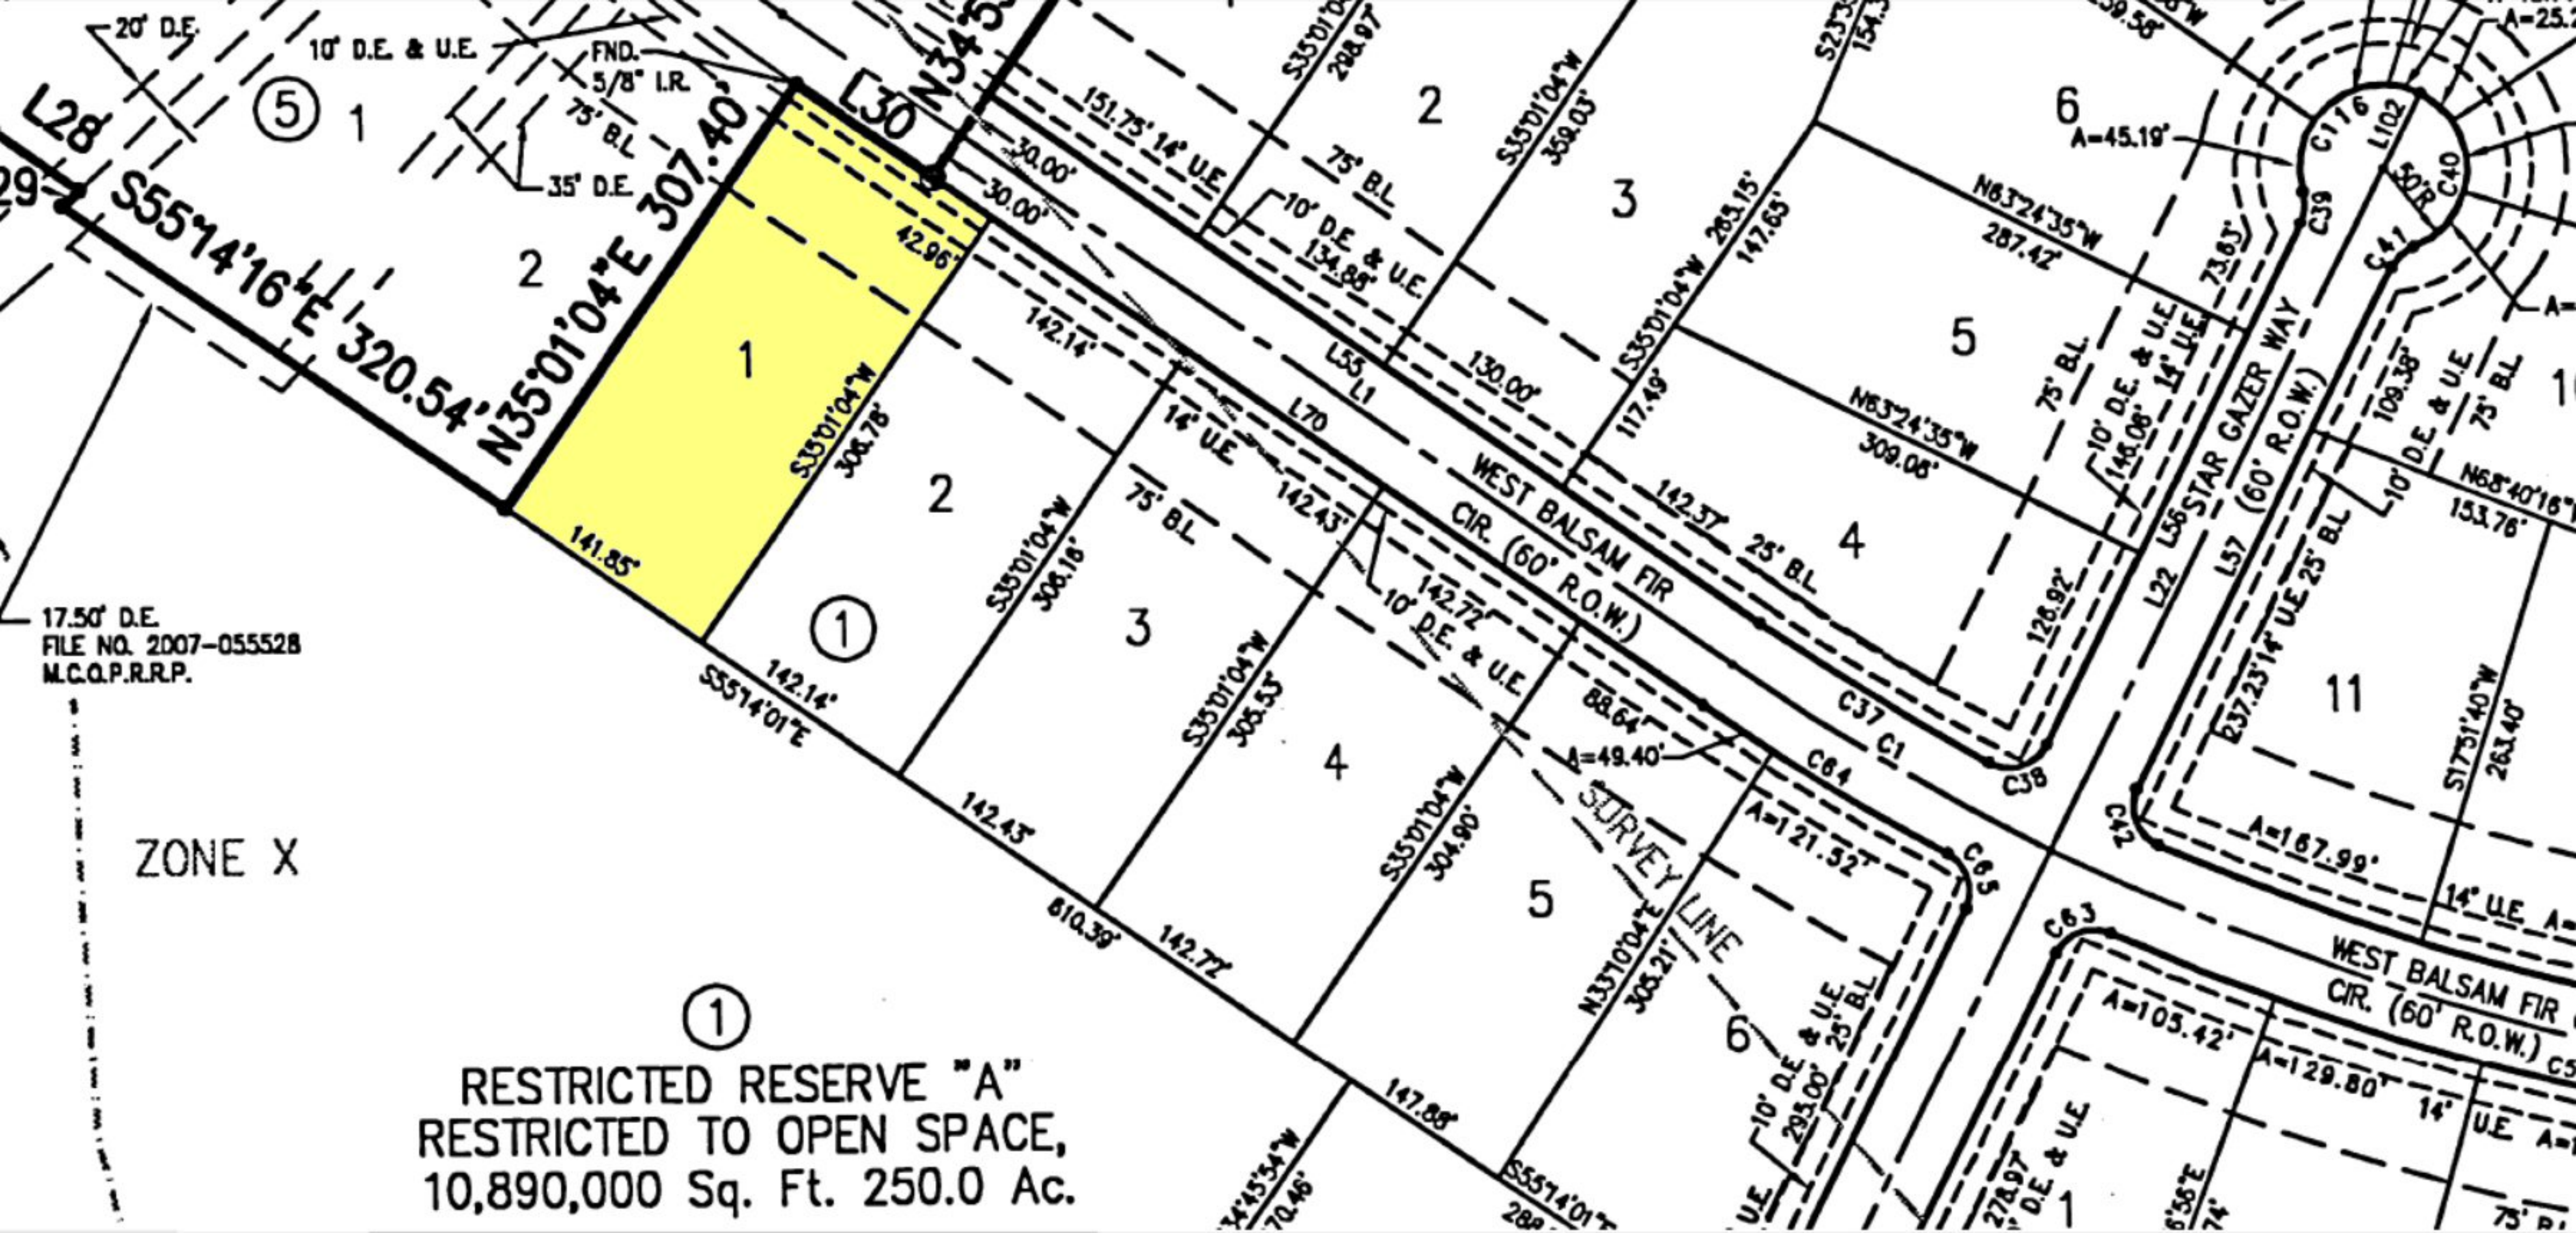

17.50' D.E.  
 FILE NO. 2007-055528  
 M.C.Q.P.R.P.

ZONE X

①  
 RESTRICTED RESERVE "A"  
 RESTRICTED TO OPEN SPACE,  
 10,890,000 Sq. Ft. 250.0 Ac.

BENDERS LANDING ESTATES  
SECTION 4  
CAB. Z, SHT. 346-3  
M.C.M.R.

BENDERS LANDING ESTATES  
SECTION 5  
CAB. Z, SHT. 808-814  
M.C.M.R.

①  
RESTRICTED RESERVE "A"  
RESTRICTED TO OPEN SPACE,  
10,890,000 Sq. Ft. 250.0 Ac.

17.50' D.E.  
FILE NO. 2007-055528  
M.C.O.P.R.P.