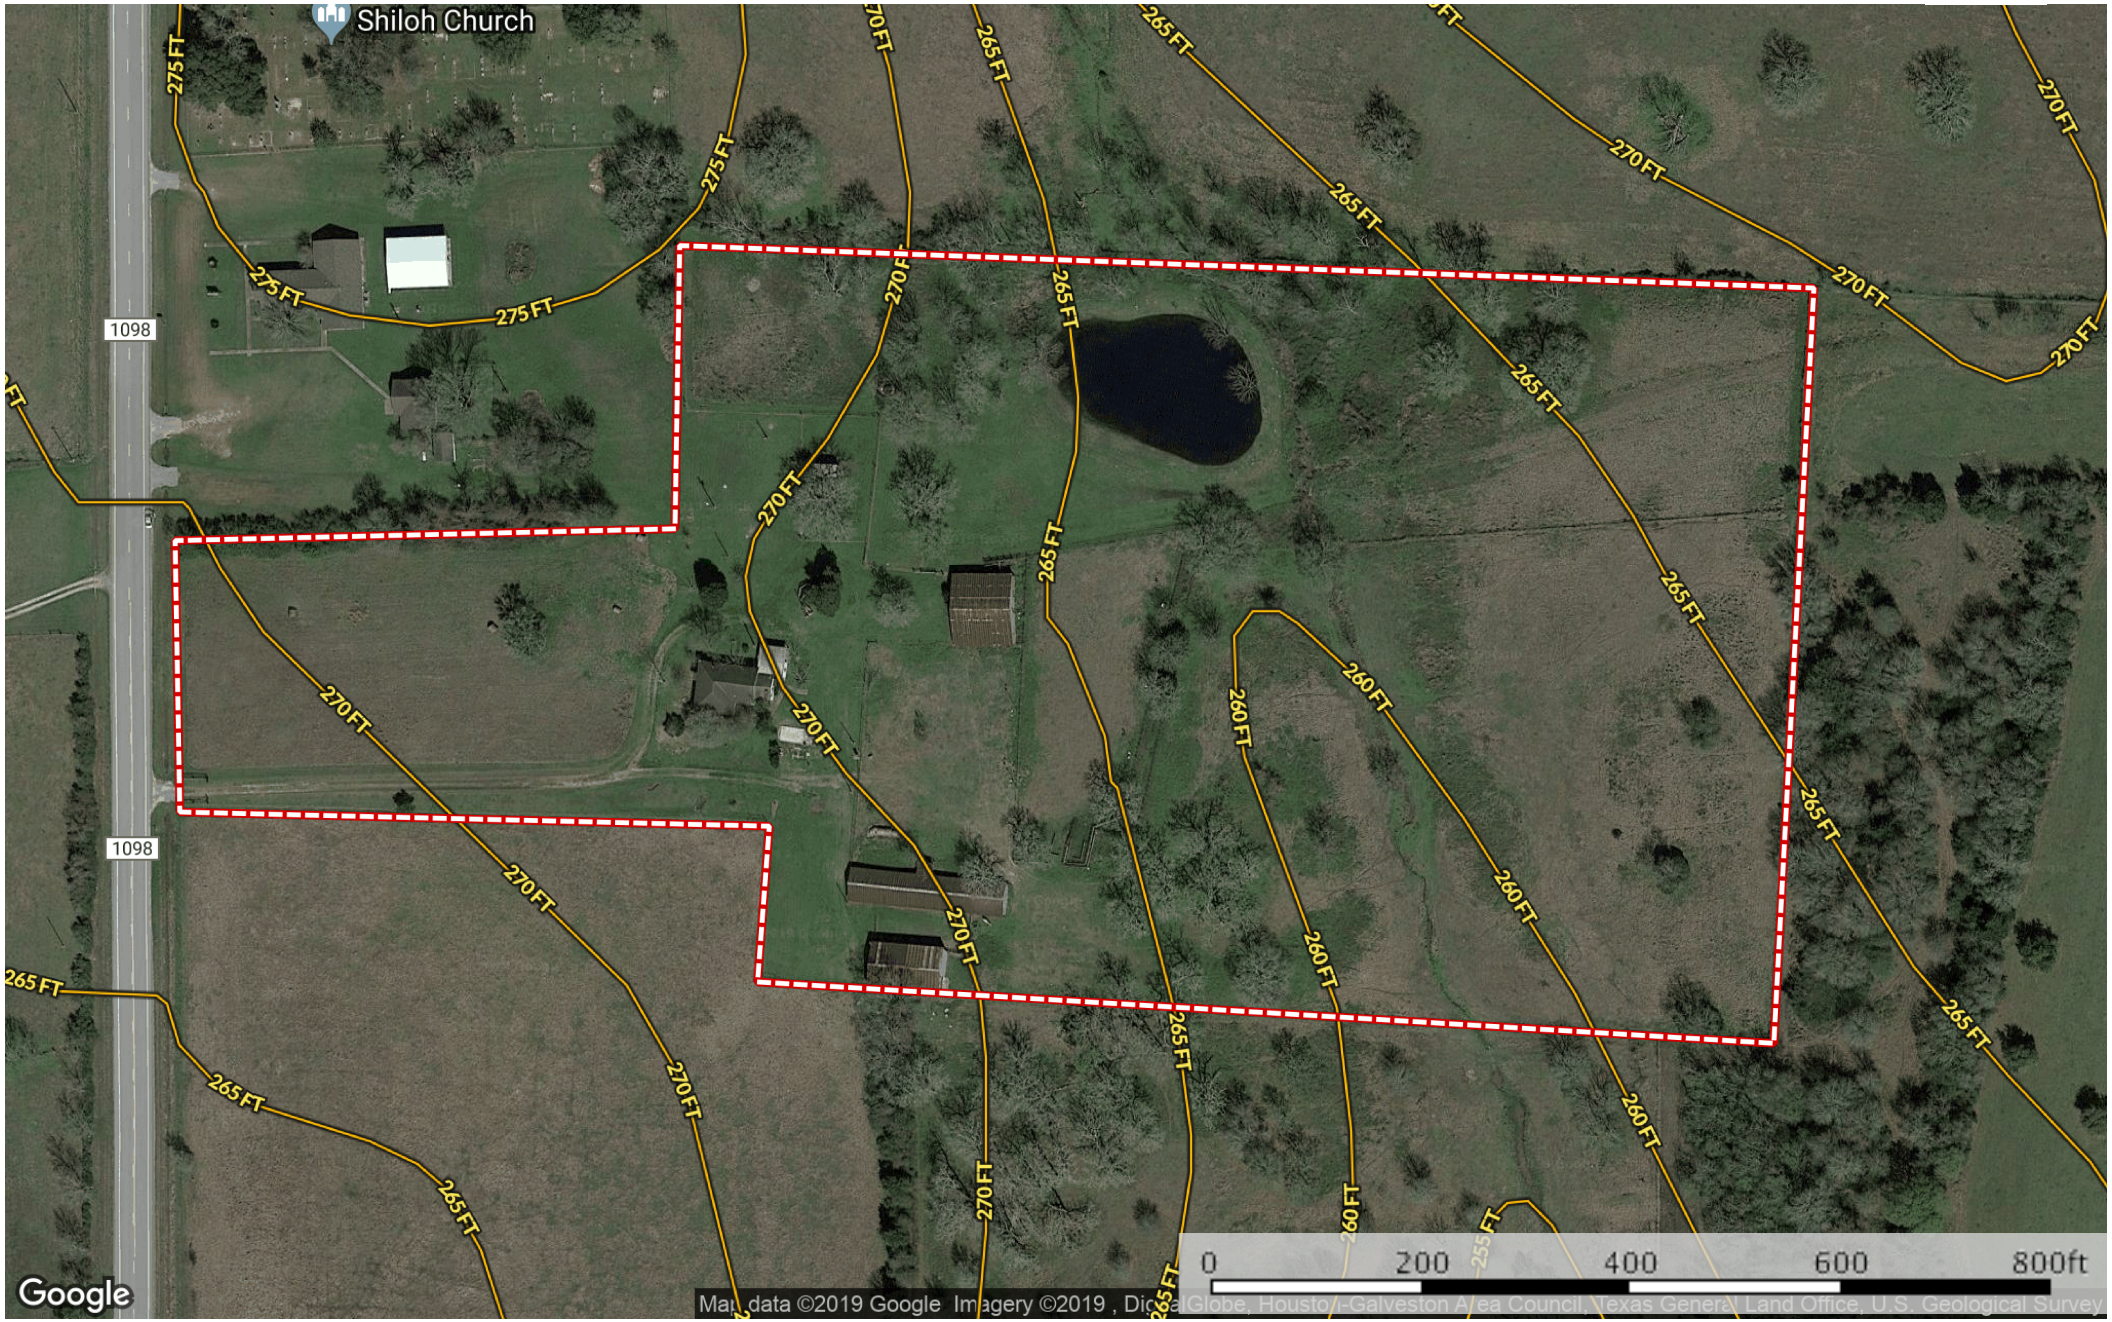

Bruce Farm

Waller County, Texas, 14.98 AC +/-

 Boundary