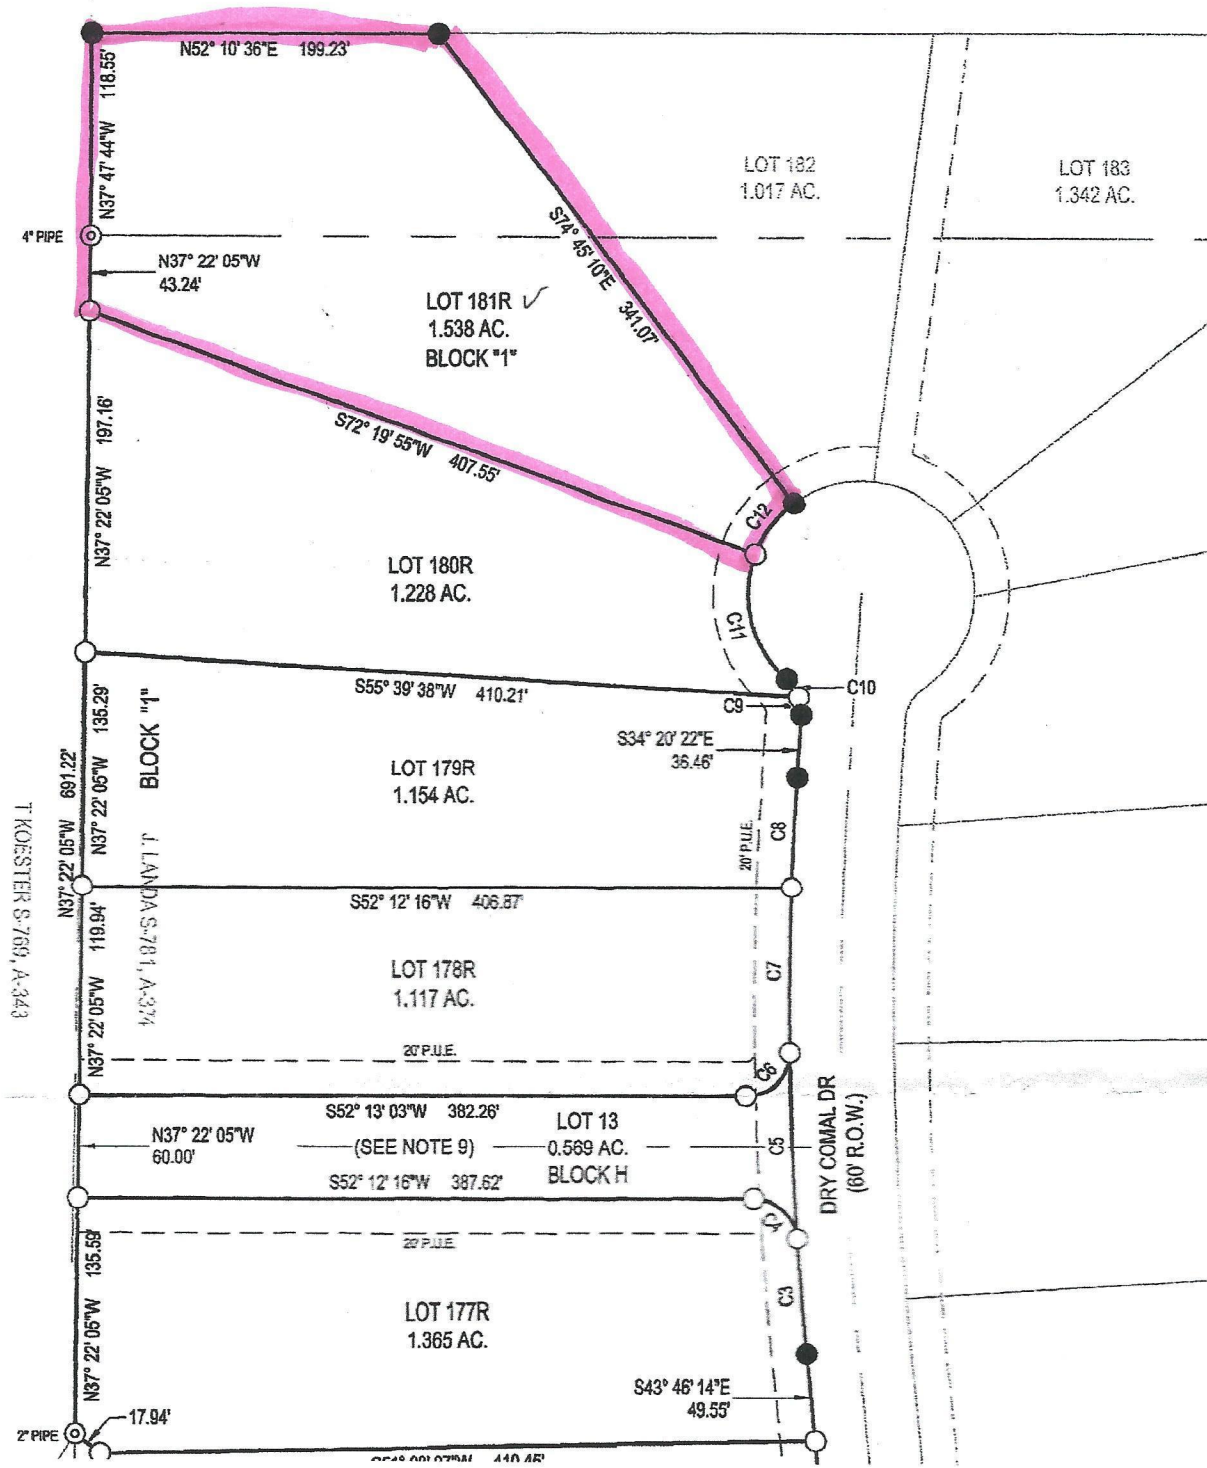

300

COPPER RIDGE LLC.
 REMAINING PORTION OF
 289.859 ACRES
 DOC. #201106007158
 O.R.C.C.T.

OHLRICH FAMILY PARTNERS, LTD.
 1415.289 ACRES
 VOL. 1019, PGS. 879
 O.R.C.C.T.