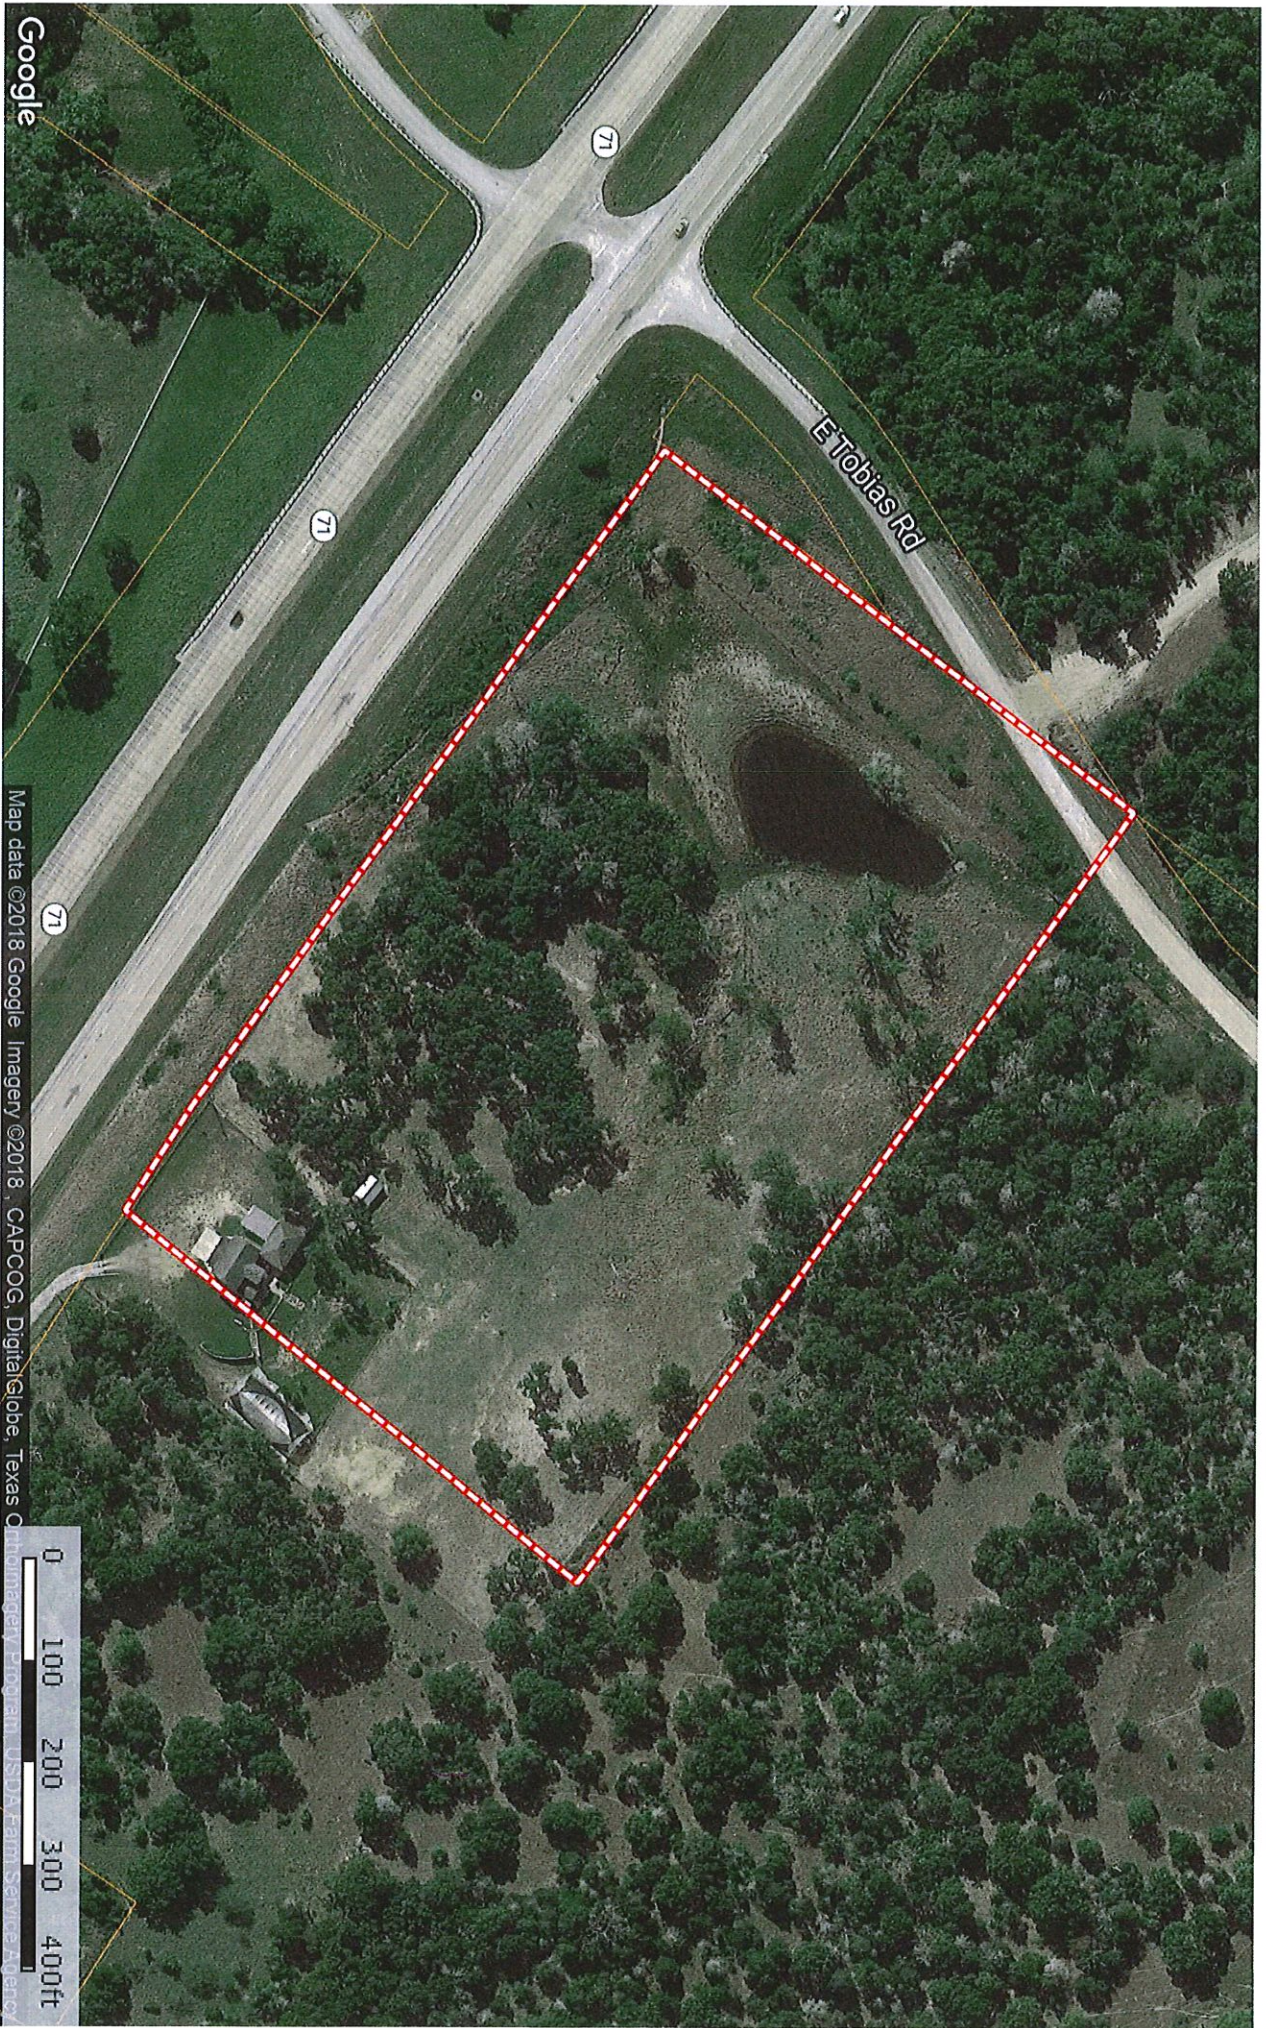

1033 HWY 71 Columbus, TX
Colorado County, Texas, 8.88 AC +/-

Boundary

Lilla Blackburn
P: 713-301-3012

LillaBlackburn

101 Main Street Round Top, TX 78954

 The information contained herein was obtained from sources deemed to be reliable. MapRight Services makes no warranties or guarantees as to the completeness or accuracy thereof.