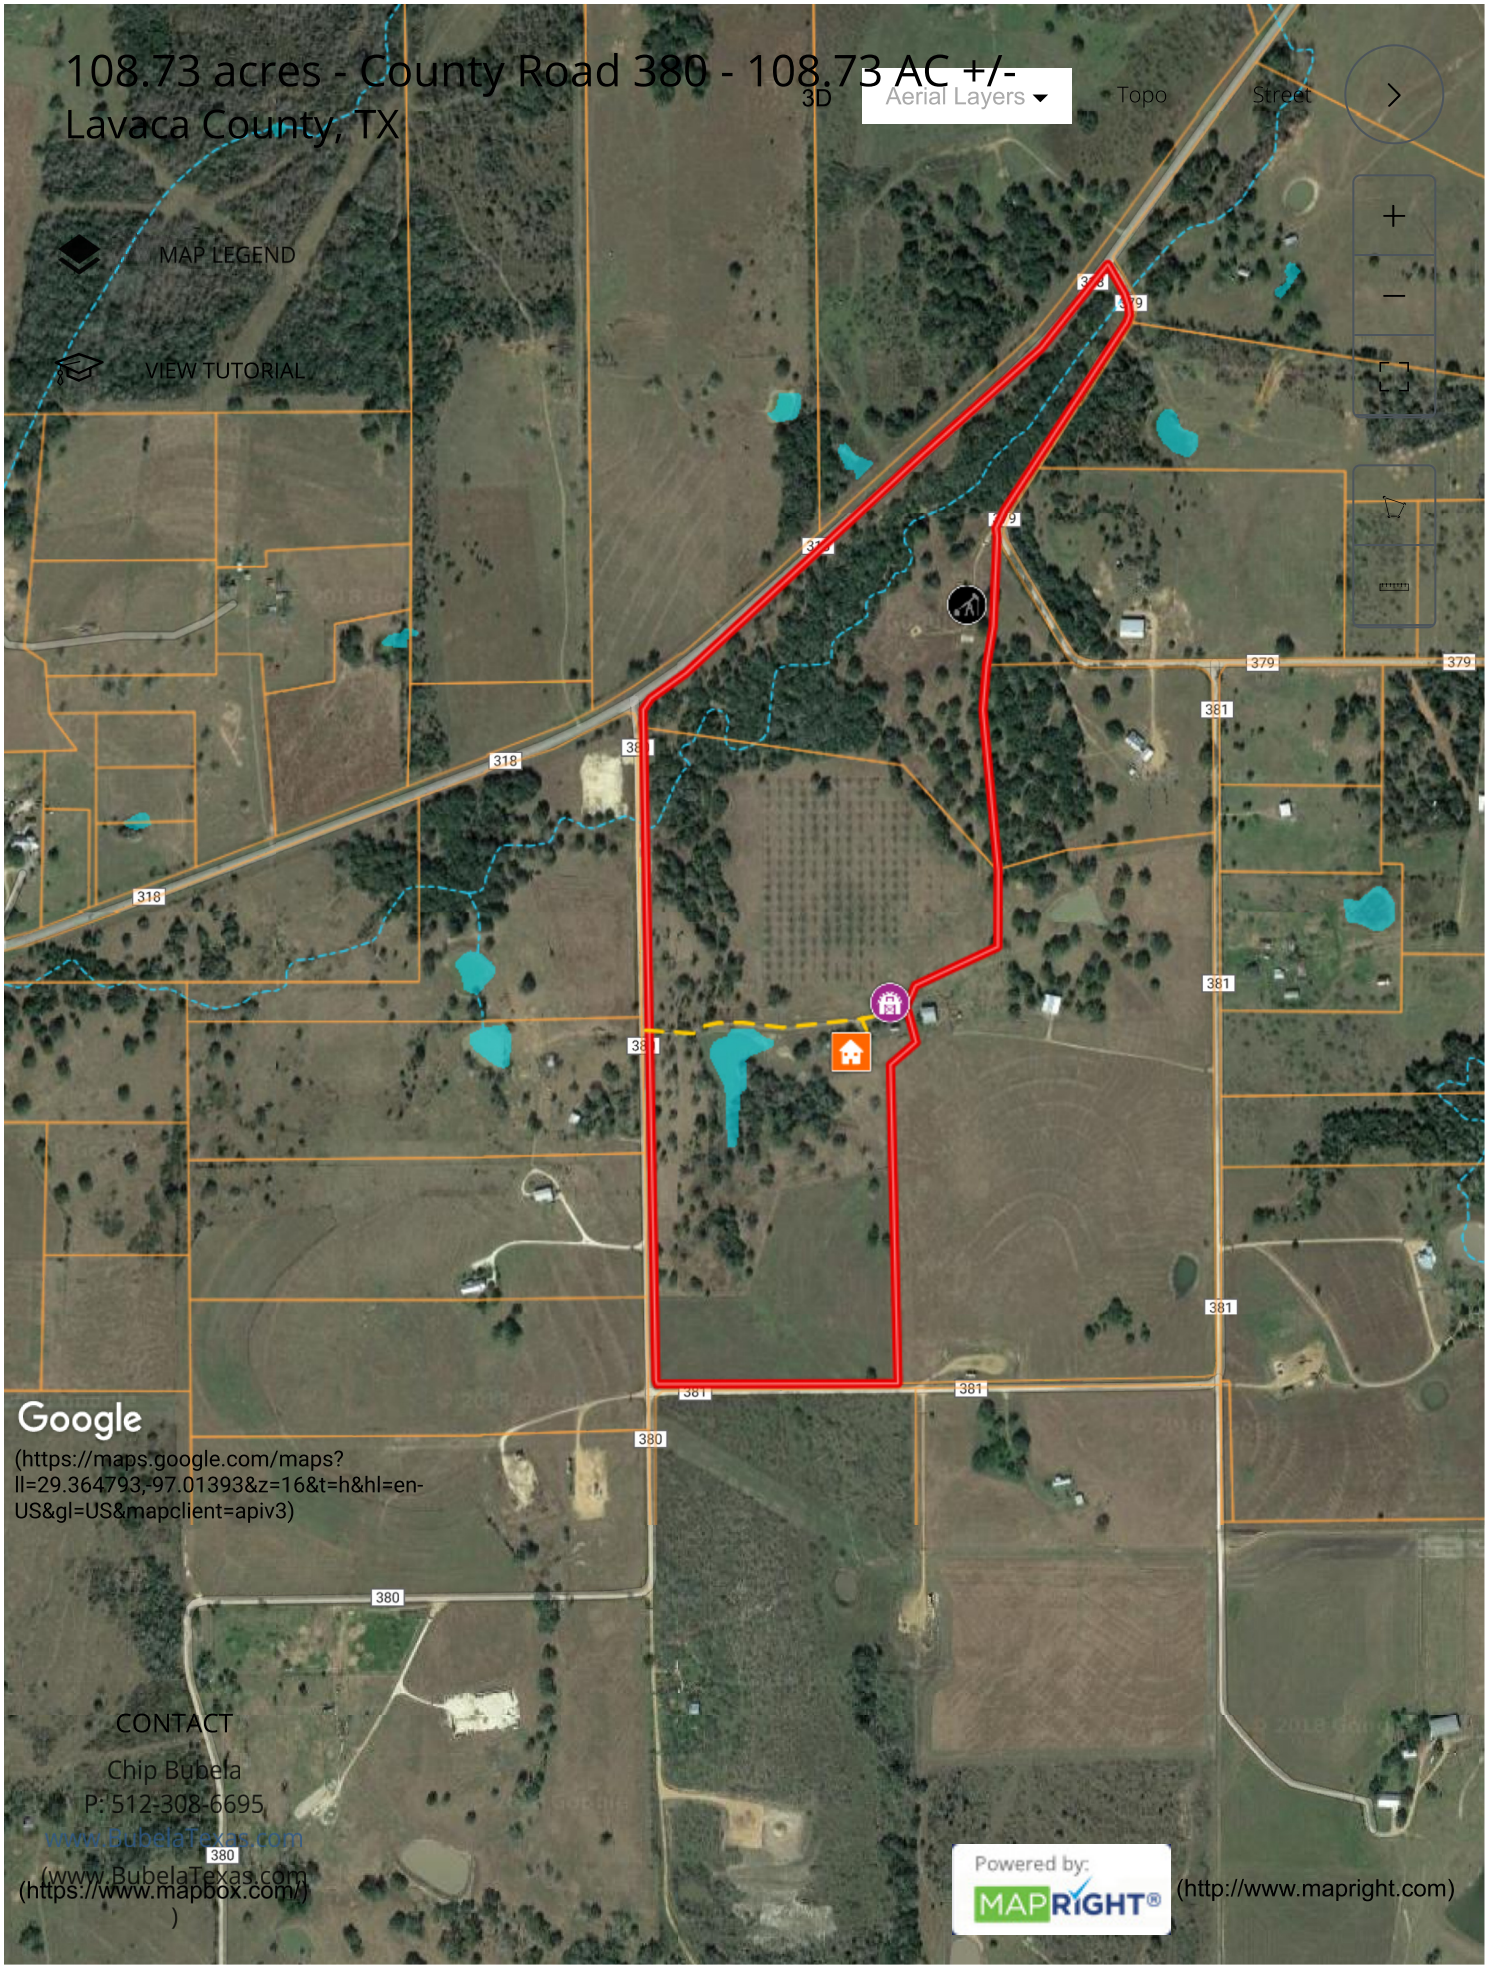

108.73 acres - County Road 380 - 108.73 AC +/-
Lavaca County, TX

3D

Aerial Layers ▾

Topo

Street

- MAP LEGEND
- VIEW TUTORIAL

Google

(<https://maps.google.com/maps?ll=29.364793,-97.01393&z=16&t=h&hl=en-US&gl=US&mapclient=apiv3>)