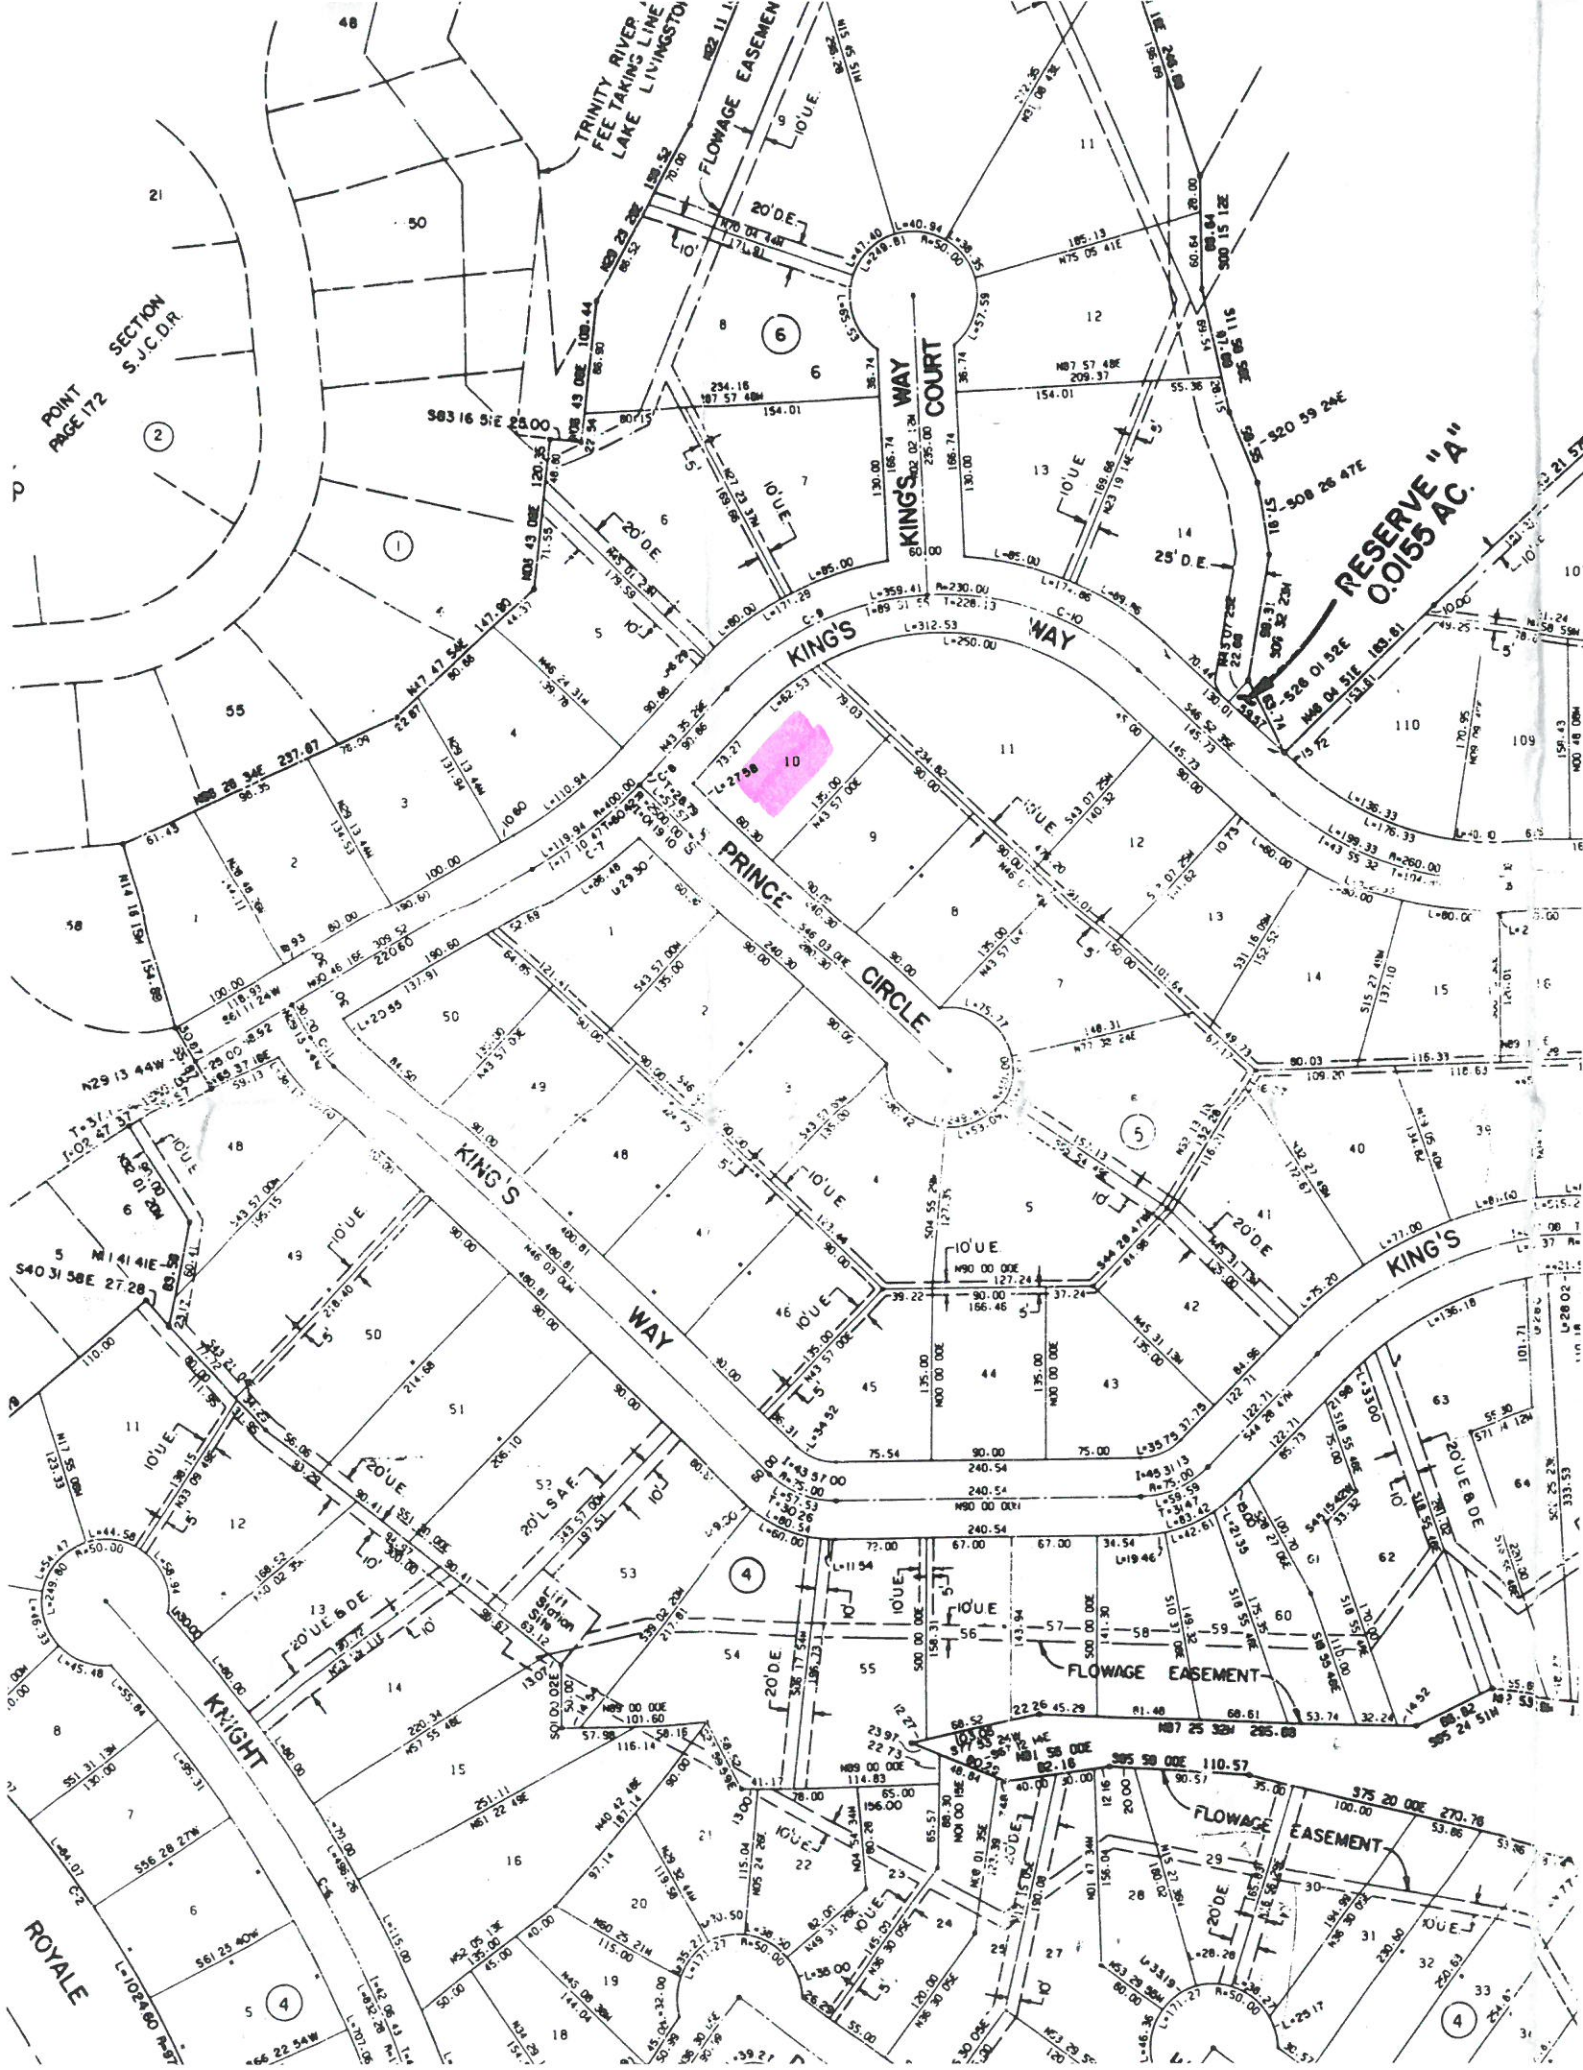

POINT  
PAGE 172  
SECTION  
S.J.C.D.R.

RESERVE "A"  
0.0155 AC.

KING'S WAY COURT

KING'S WAY

PRINCE  
CIRCLE

KING'S  
WAY

KNIGHT

ROYALE

FLOWAGE EASEMENT

FLOWAGE EASEMENT

1

10

5

4

4

4