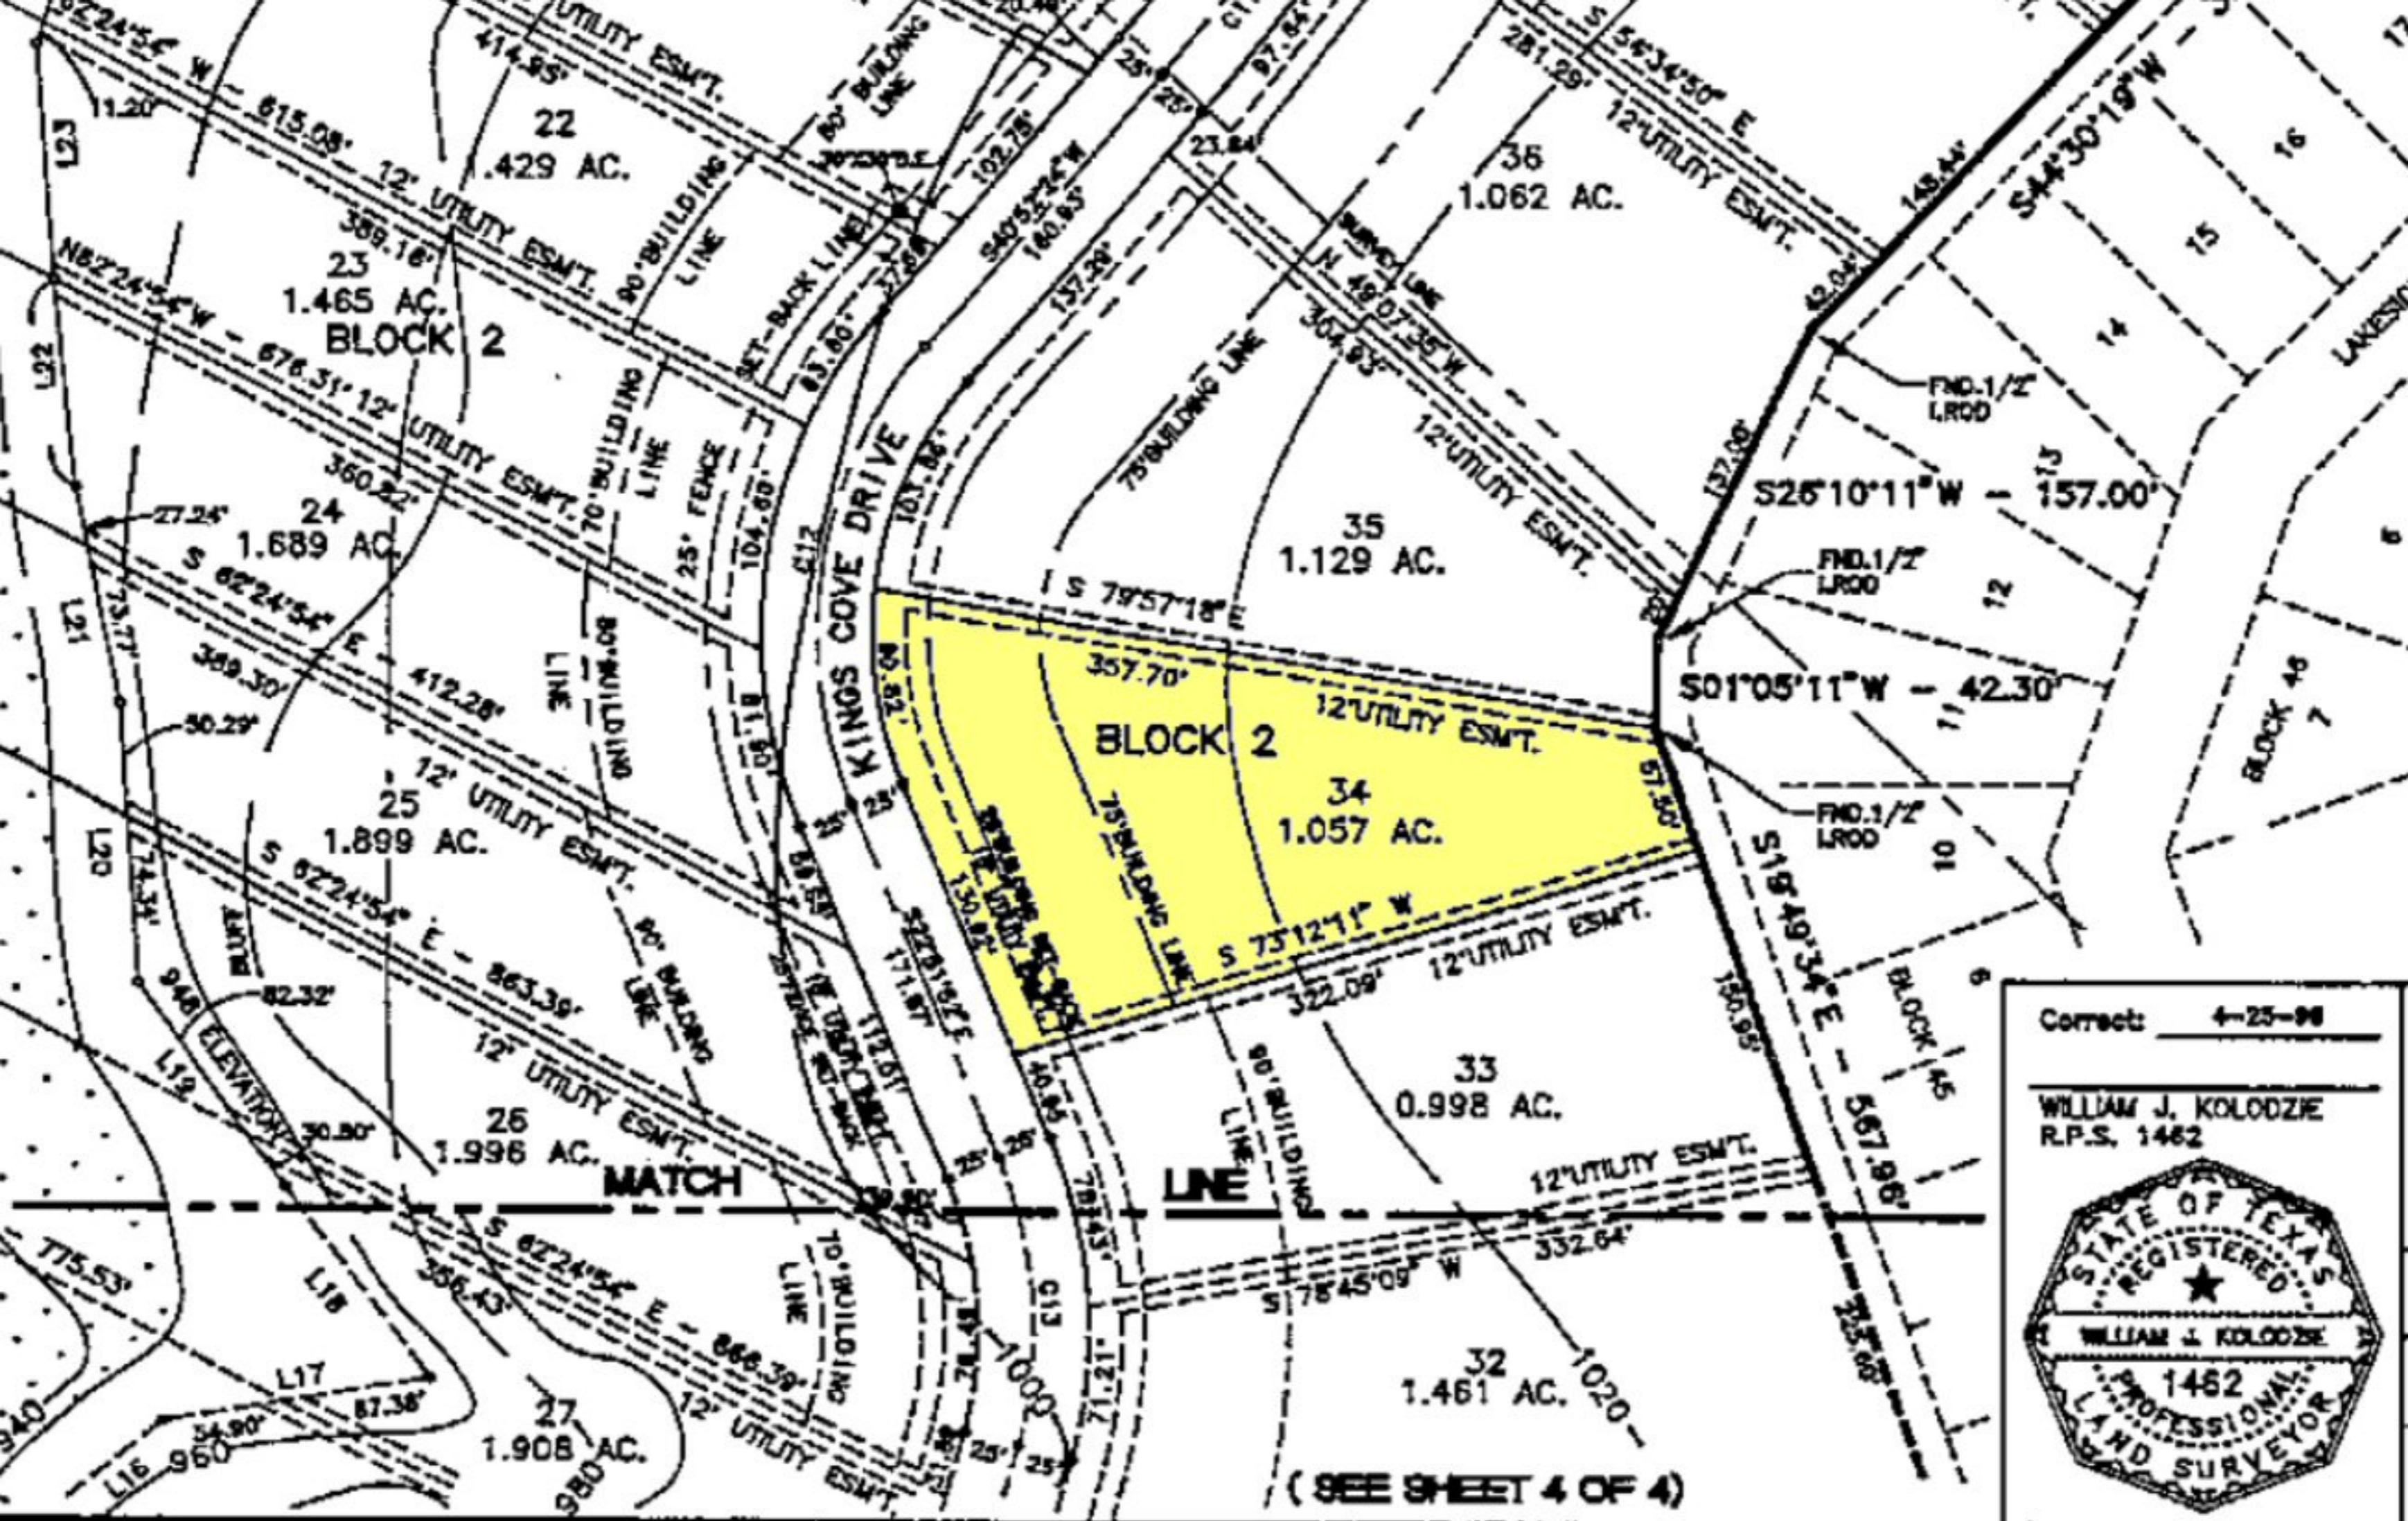

# ONE ACRE ~ 1000 Kings Cove Dr, Canyon Lake TX

Copyright © and (P) 1988–2010 Microsoft Corporation and/or its suppliers. All rights reserved. <http://www.microsoft.com/mappoint/>  
Certain mapping and direction data © 2010 NAVTEQ. All rights reserved. The Data for areas of Canada includes information taken with permission from Canadian authorities, including: © Her Majesty the Queen in Right of Canada, © Queen's Printer for Ontario. NAVTEQ and NAVTEQ ON BOARD are trademarks of NAVTEQ. © 2010 Tele Atlas North America, Inc. All rights reserved. Tele Atlas and Tele Atlas North America are trademarks of Tele Atlas, Inc. © 2010 by Applied Geographic Systems. All rights reserved.

Correct: 4-25-98

WILLIAM J. KOLODZIE  
R.P.S. 1462

(SEE SHEET 4 OF 4)

Kings Cove Dr

1000 FT

1020 FT

Kings Cove Dr

980 FT

960 FT

940 FT

Kings Cove Dr

1000 FT

Park View Loop

Park View Loop