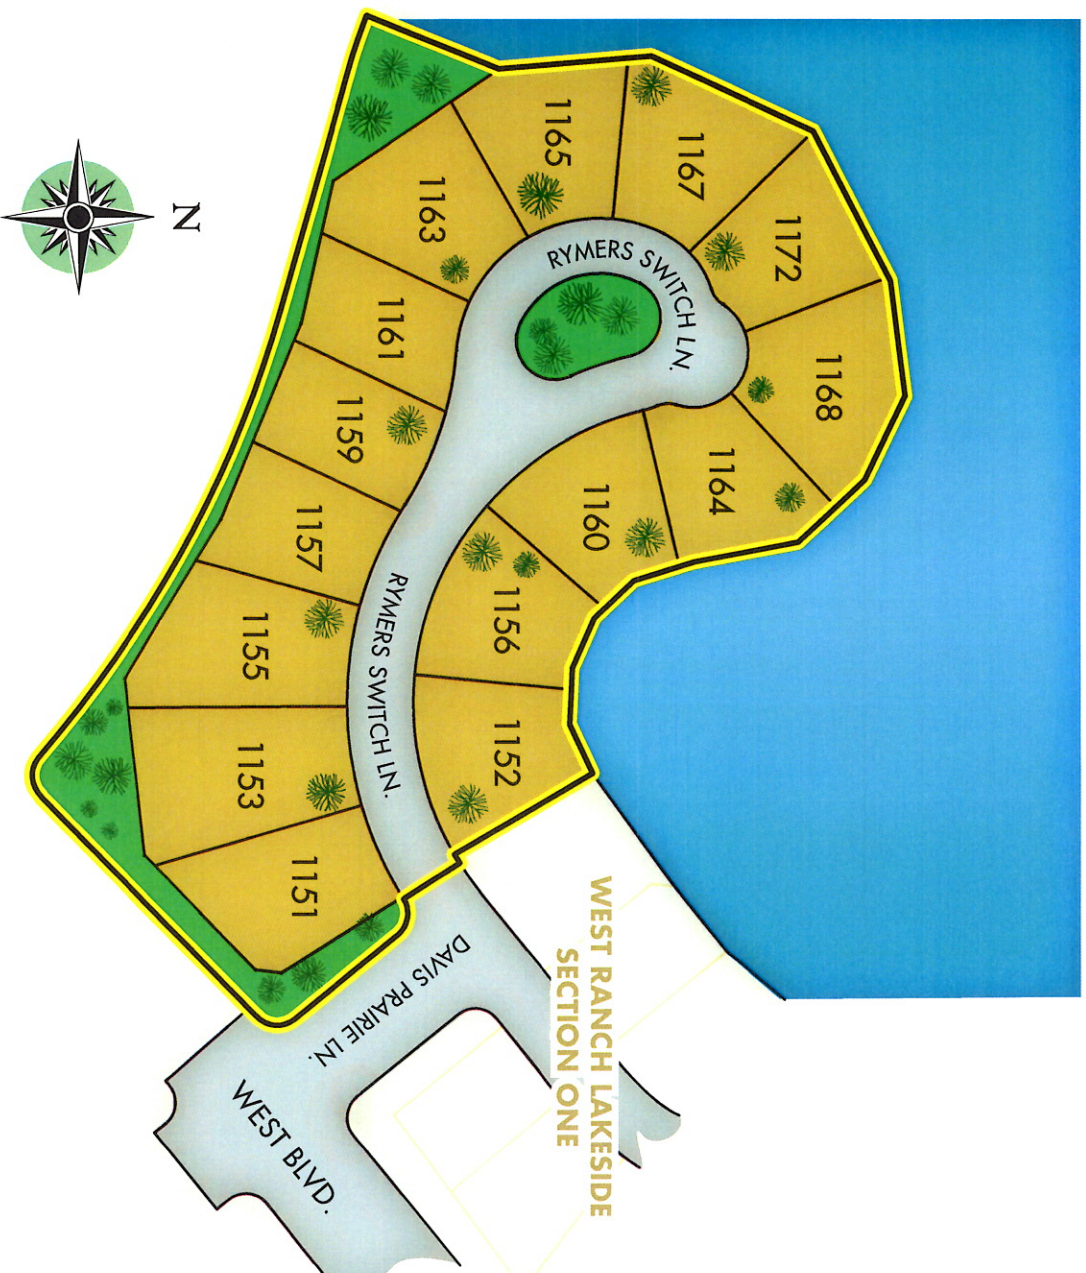

# WEST RANCH

ENCLAVE AT LAKESIDE - 95' HOMESITES

AVAILABLE HOMESITES

MODEL HOME:  
2210 Pleasant Hill Dr.

Realtors Welcome. No warranty of representation of intended use, design or proposed improvements are made herein. Specifications, dimensions, measurements and other information presented are approximate and based upon preliminary designs and drawings. Your specific lot or residence may differ due to variations in construction. All plans for land or facilities are subject to change without notice. Nothing presented in this plan or any attached documents shall obligate the owner, or any other entity, public or private, to construct facilities or develop land as shown. We are pledged to the letter and spirit of U.S. policy for the achievement of Equal Housing Opportunity in which there are no barriers to obtaining housing because of race, color, religion, sex, handicap, familial status, or national origin.