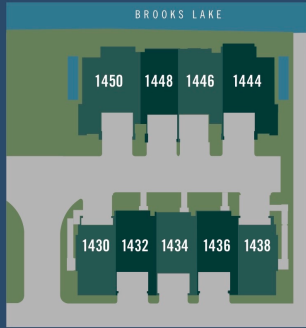

LAGUNA

AT LAKE POINTE

DEL MAR

3308 SQ. FT.
TOTAL LIVING AREA

1432 LAKE POINTE PARKWAY

281.753.0333

www.teamsansone.com