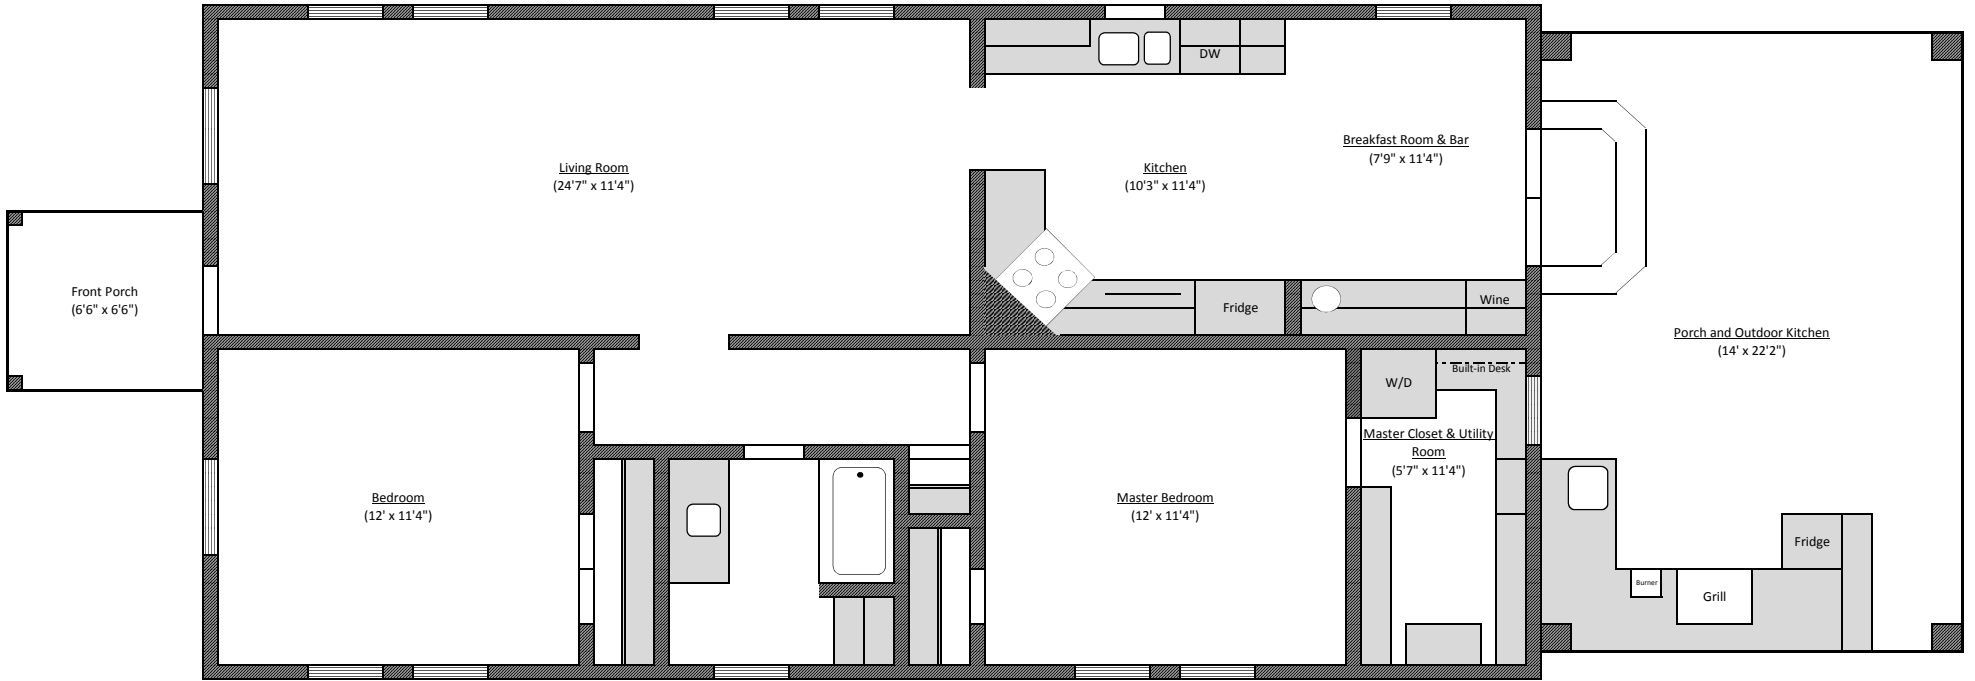

1046 Waverly Street

* Main House - 2/1 (1,056 sq.ft)

* Cottage - 1/1 (504 sq.ft.)

Main House:

Cottage: