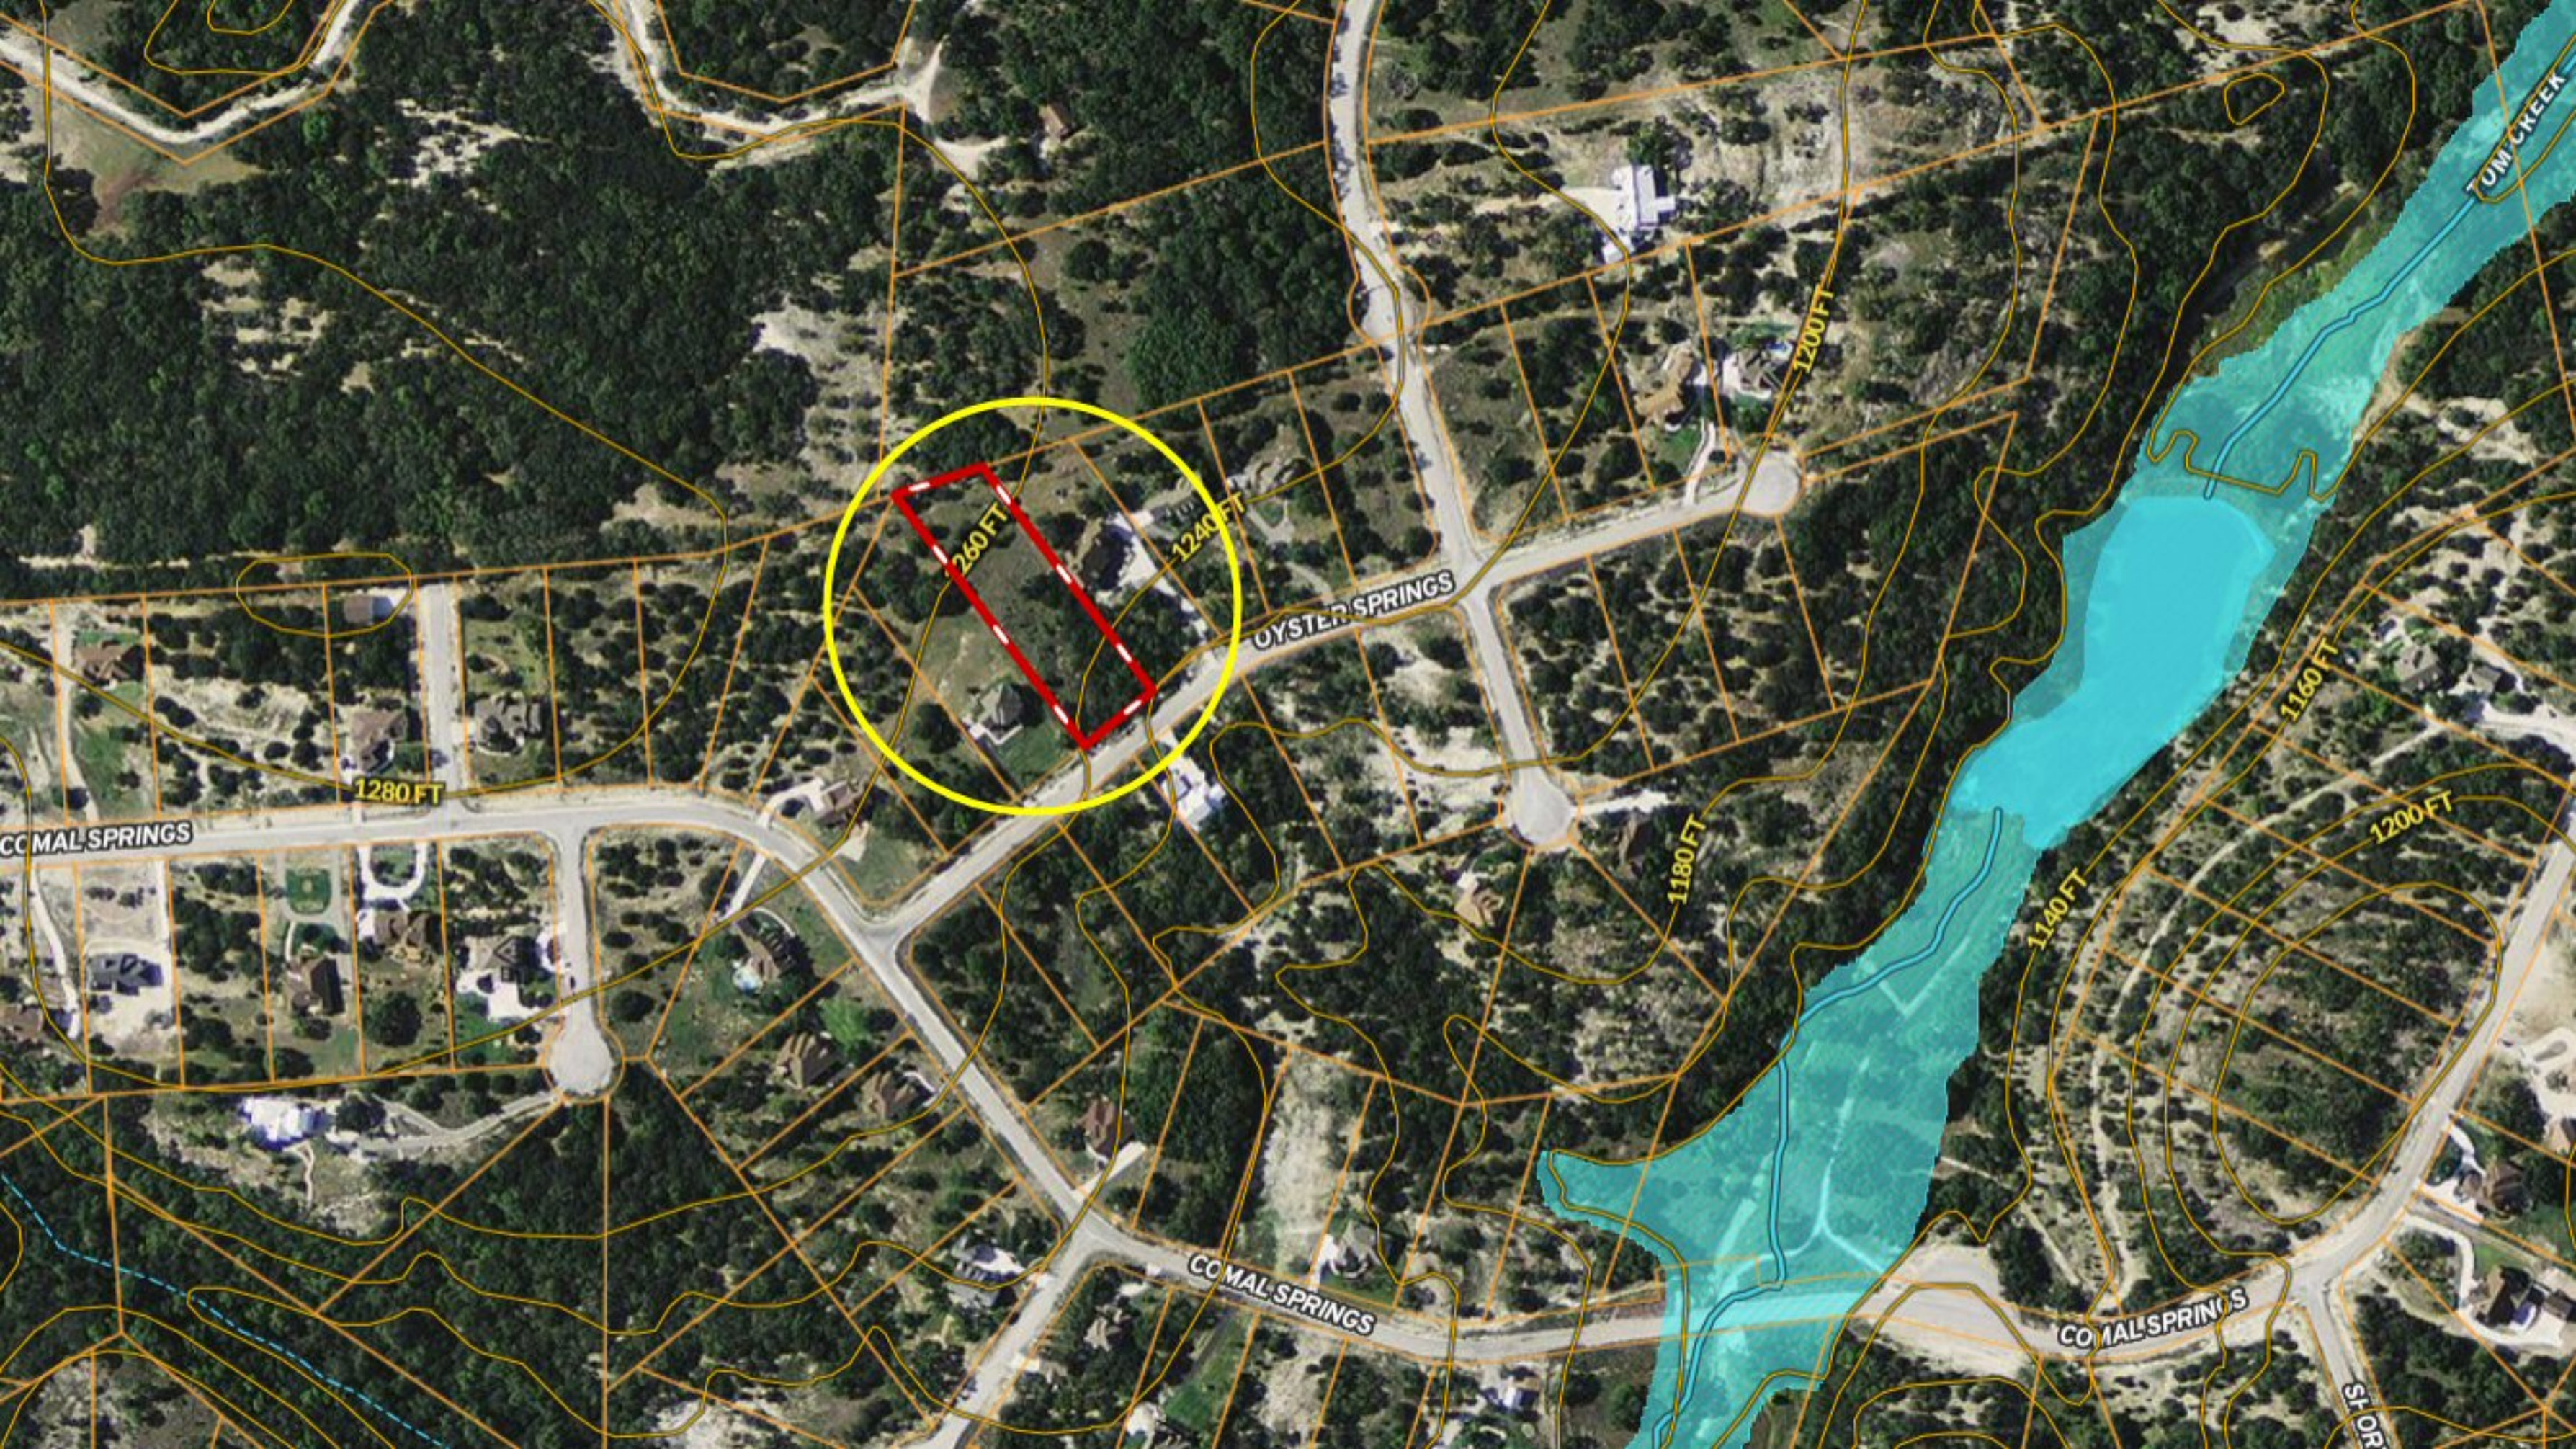

**** 1.3 ACRES ** 127 Oyster Springs, Canyon Lake TX**

1280 FT

1280 FT

1260 FT

1240 FT

1260 FT

1240 FT

1220 FT

OYSTER SPRINGS

1280 FT

VEGUA CREEK

COMAL SPRINGS

1260 FT

1240 FT

OYSTER SPRINGS

FORK CREEK

COMAL SPRINGS

1220 FT