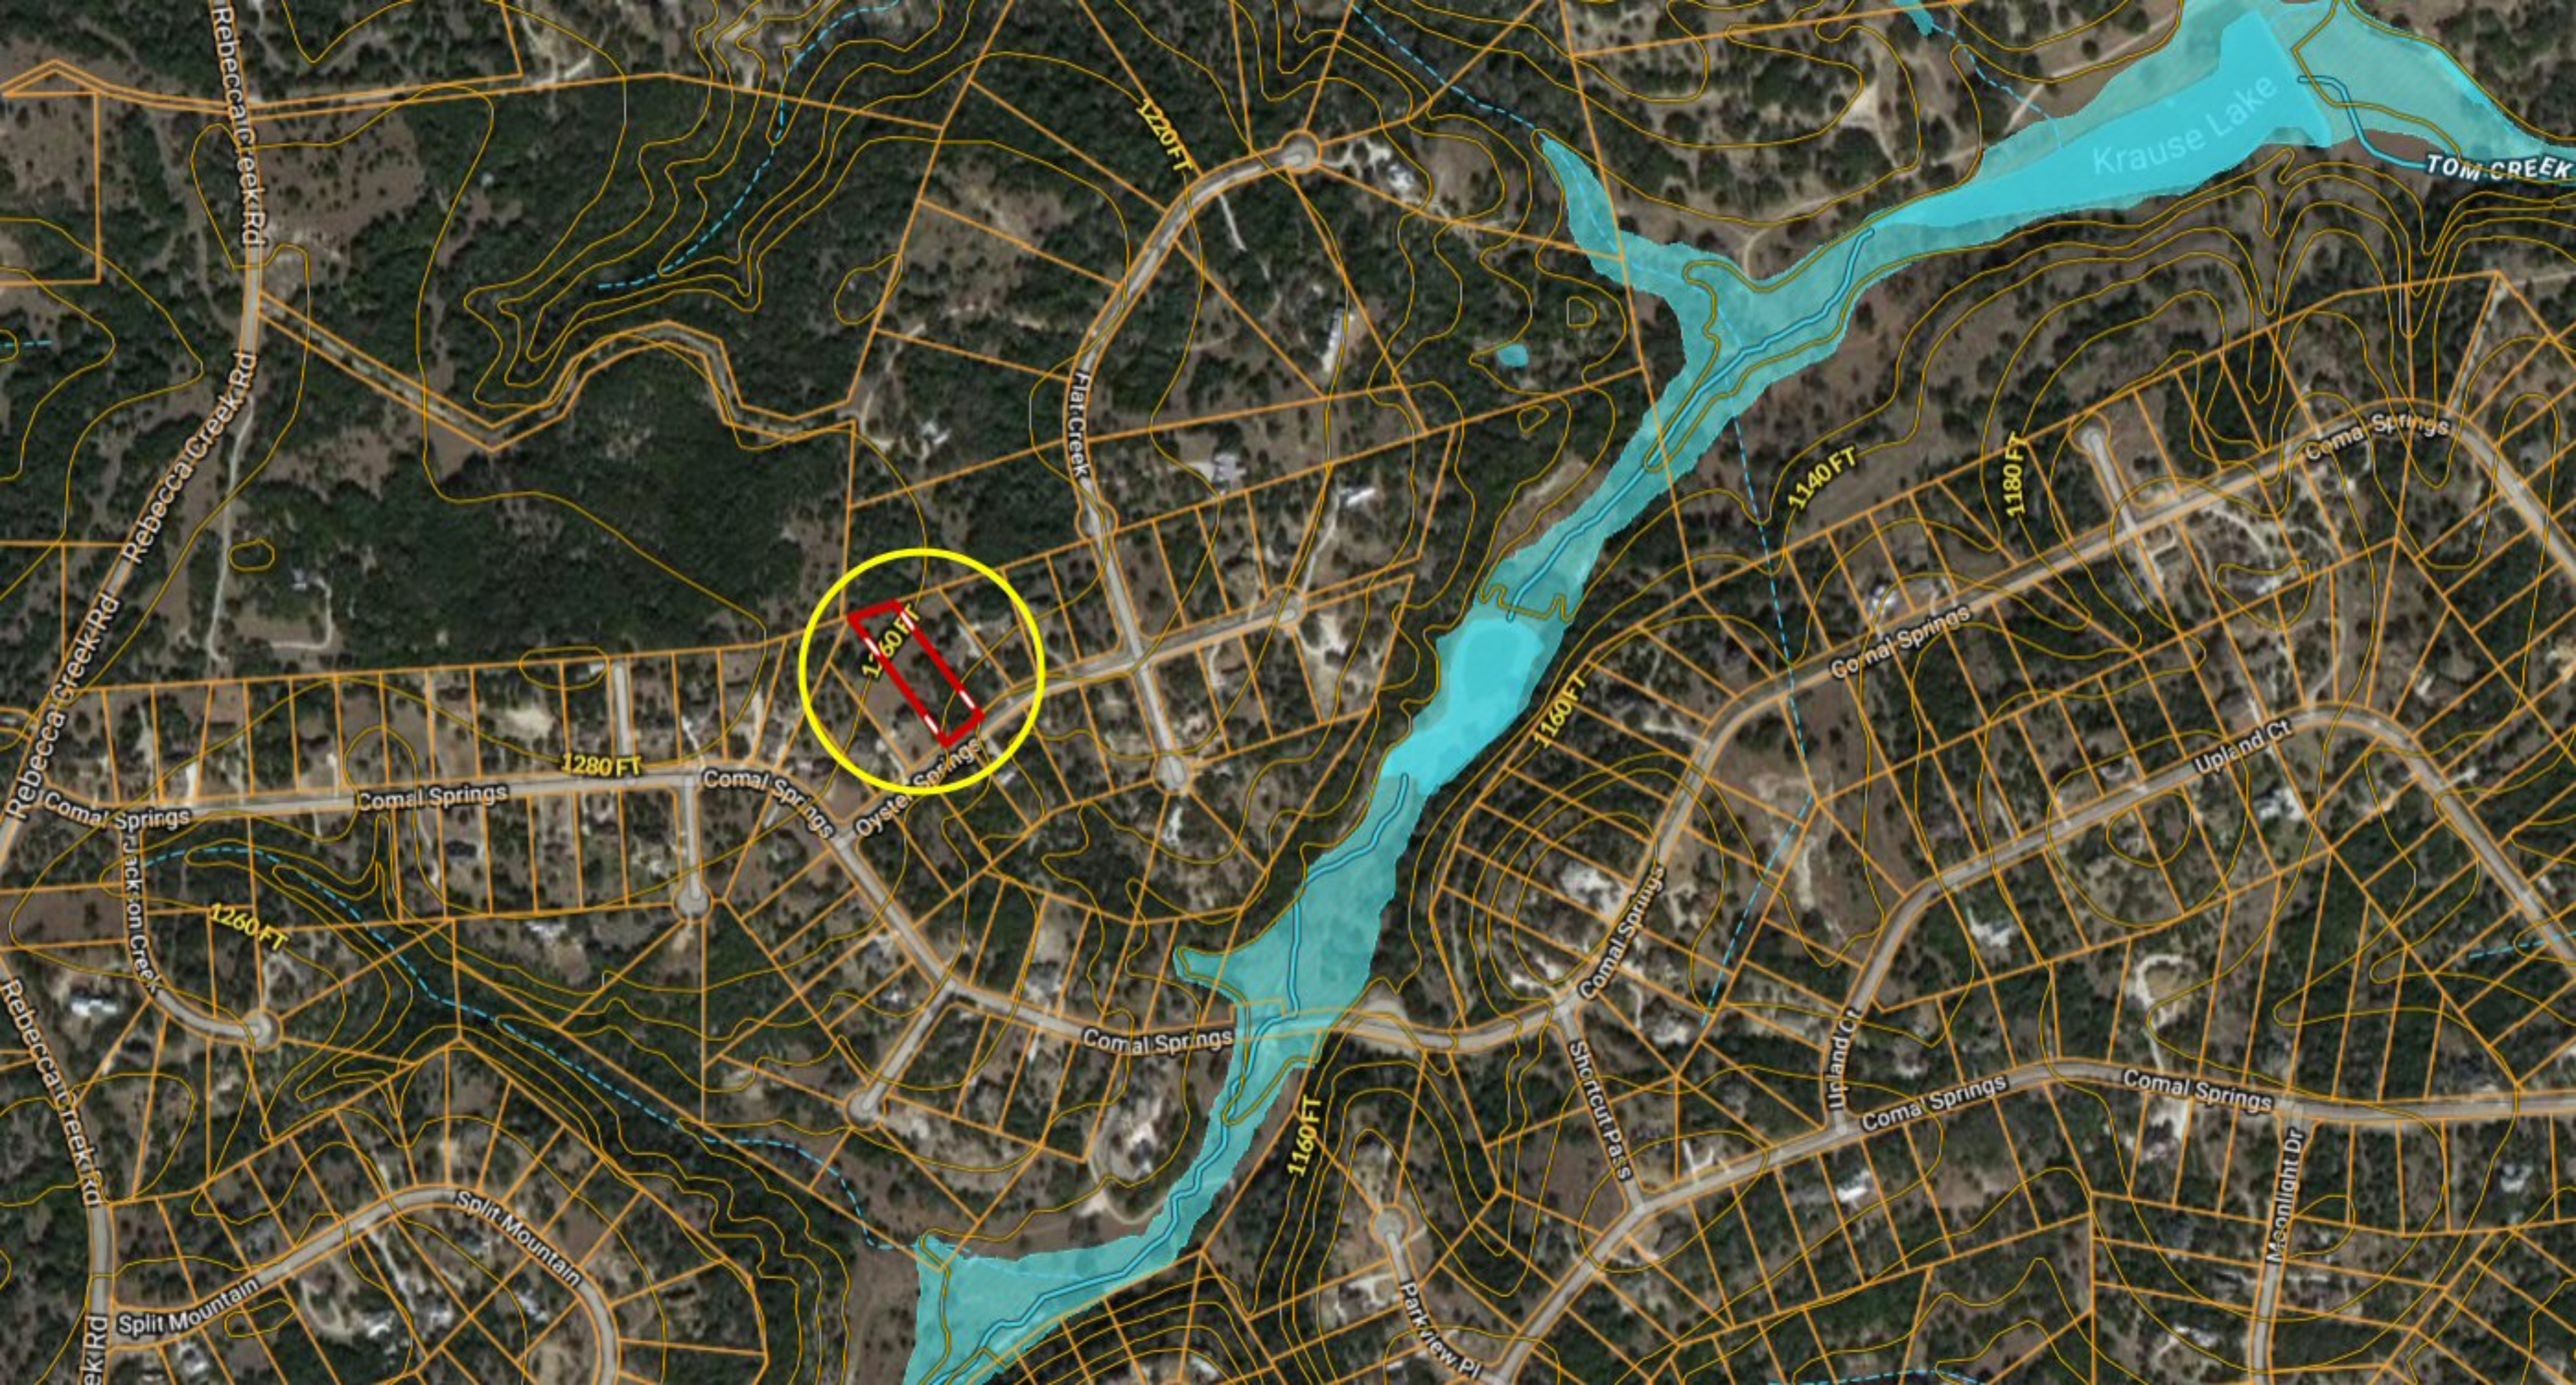

**** 1.3 ACRES ** 127 Oyster Springs, Canyon Lake TX**

1280 FT

1280 FT

1260 FT

1240 FT

1260 FT

1240 FT

1220 FT

OYSTER SPRINGS

1280 FT

VEGUA CREEK

COMAL SPRINGS

1260 FT

1240 FT

OYSTER SPRINGS

FORK CREEK

COMAL SPRINGS

1220 FT