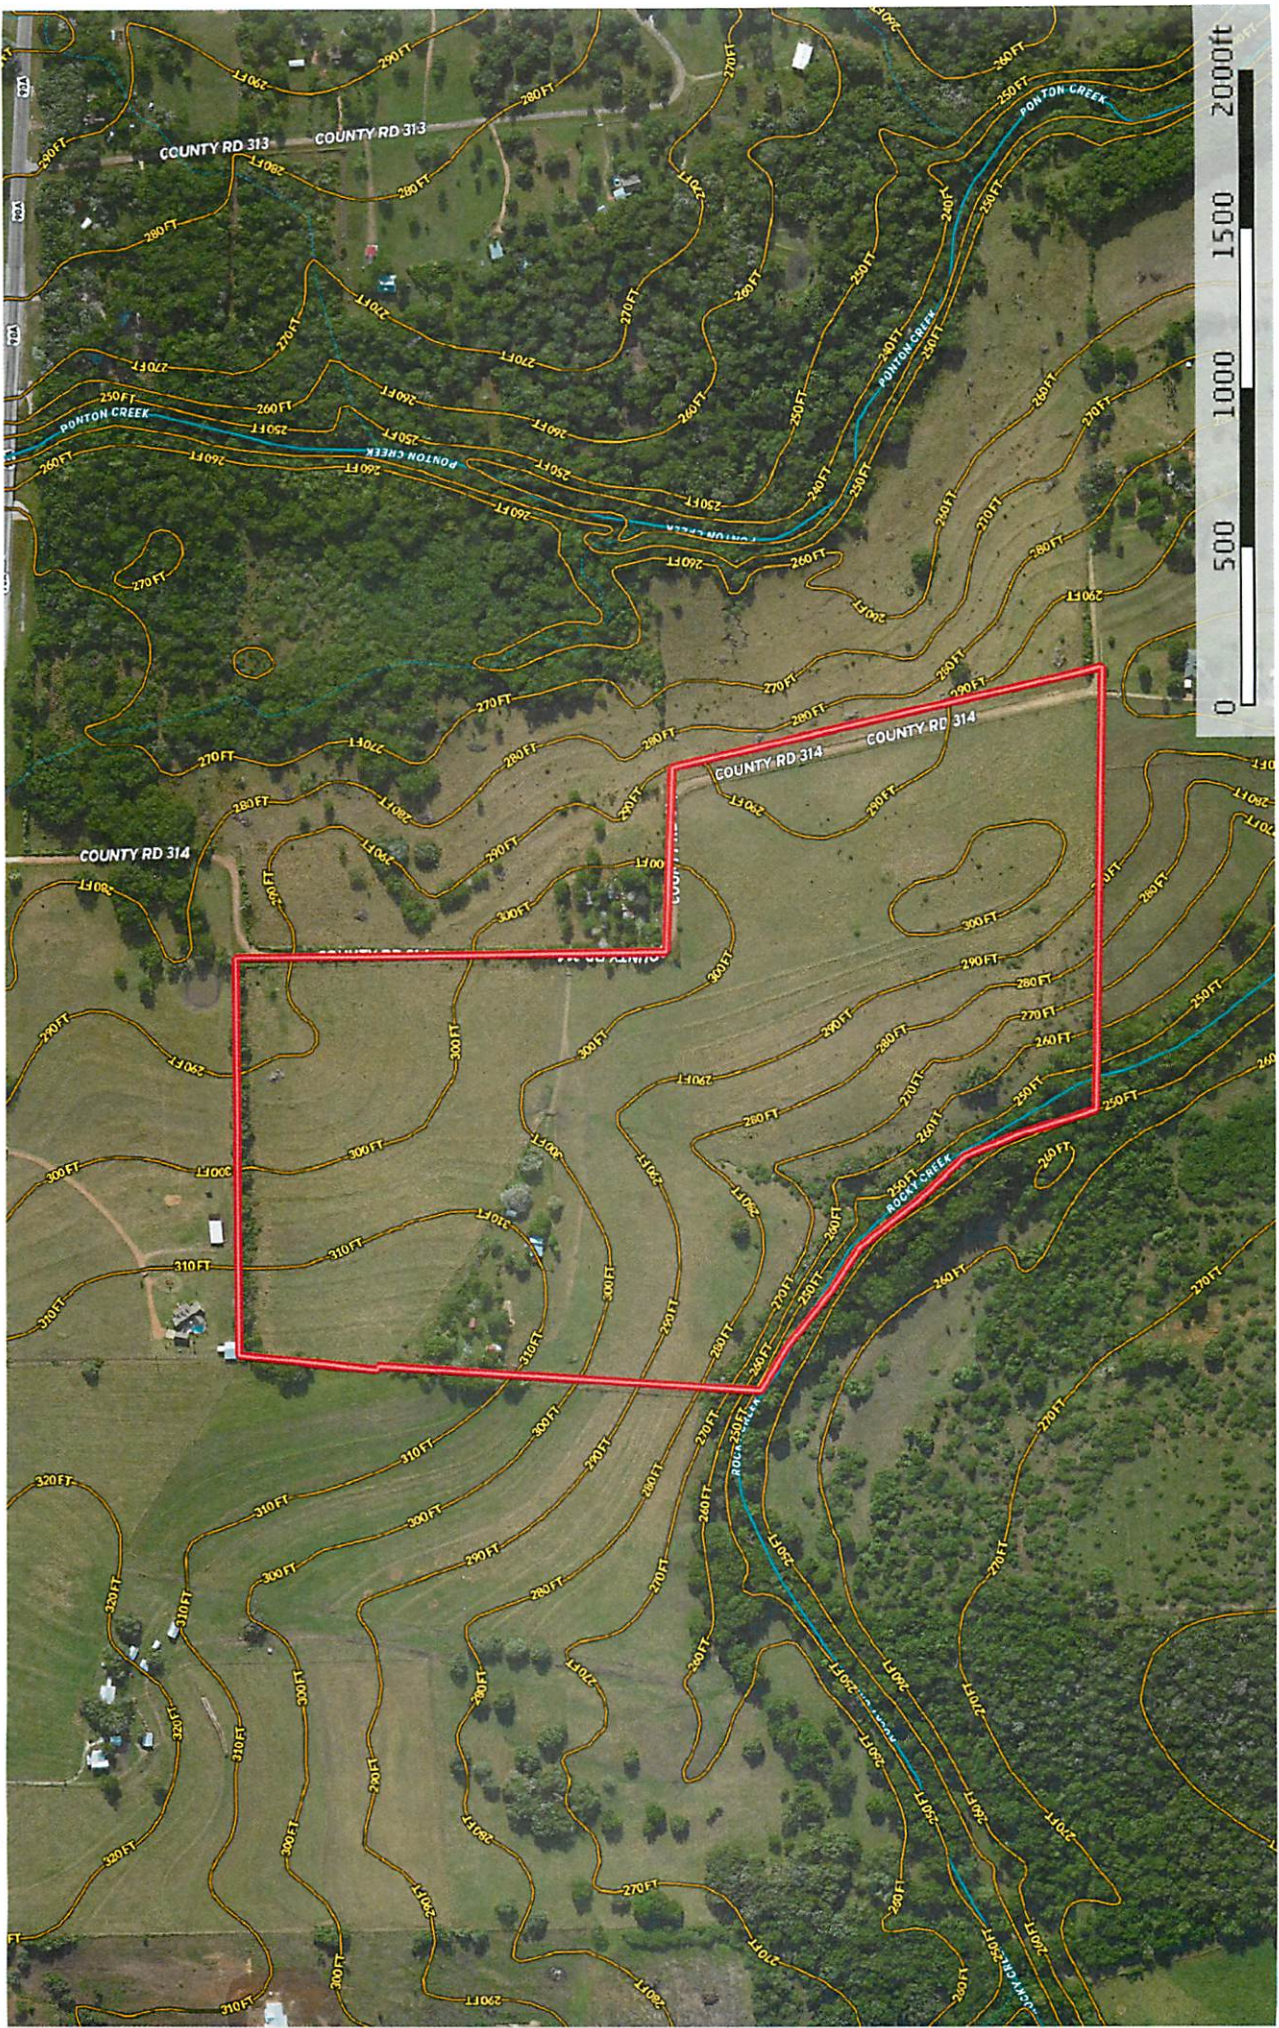

336 County Road 314  
Lavaca County, Texas, 66 AC +/-

- Boundary
- Stream/Intermittent
- River/Creek
- Water Body

This information contained herein was obtained from sources deemed to be reliable. MapRight Services makes no warranties or guarantees as to the completeness or accuracy thereof.

**336 County Road 314**  
Lavaca County, Texas, 66 AC +/-

336 County Road 314  
Lavaca County, Texas, 66 AC +/-

- Boundary
- Stream, Intermittent
- River/Creek
- Water Body