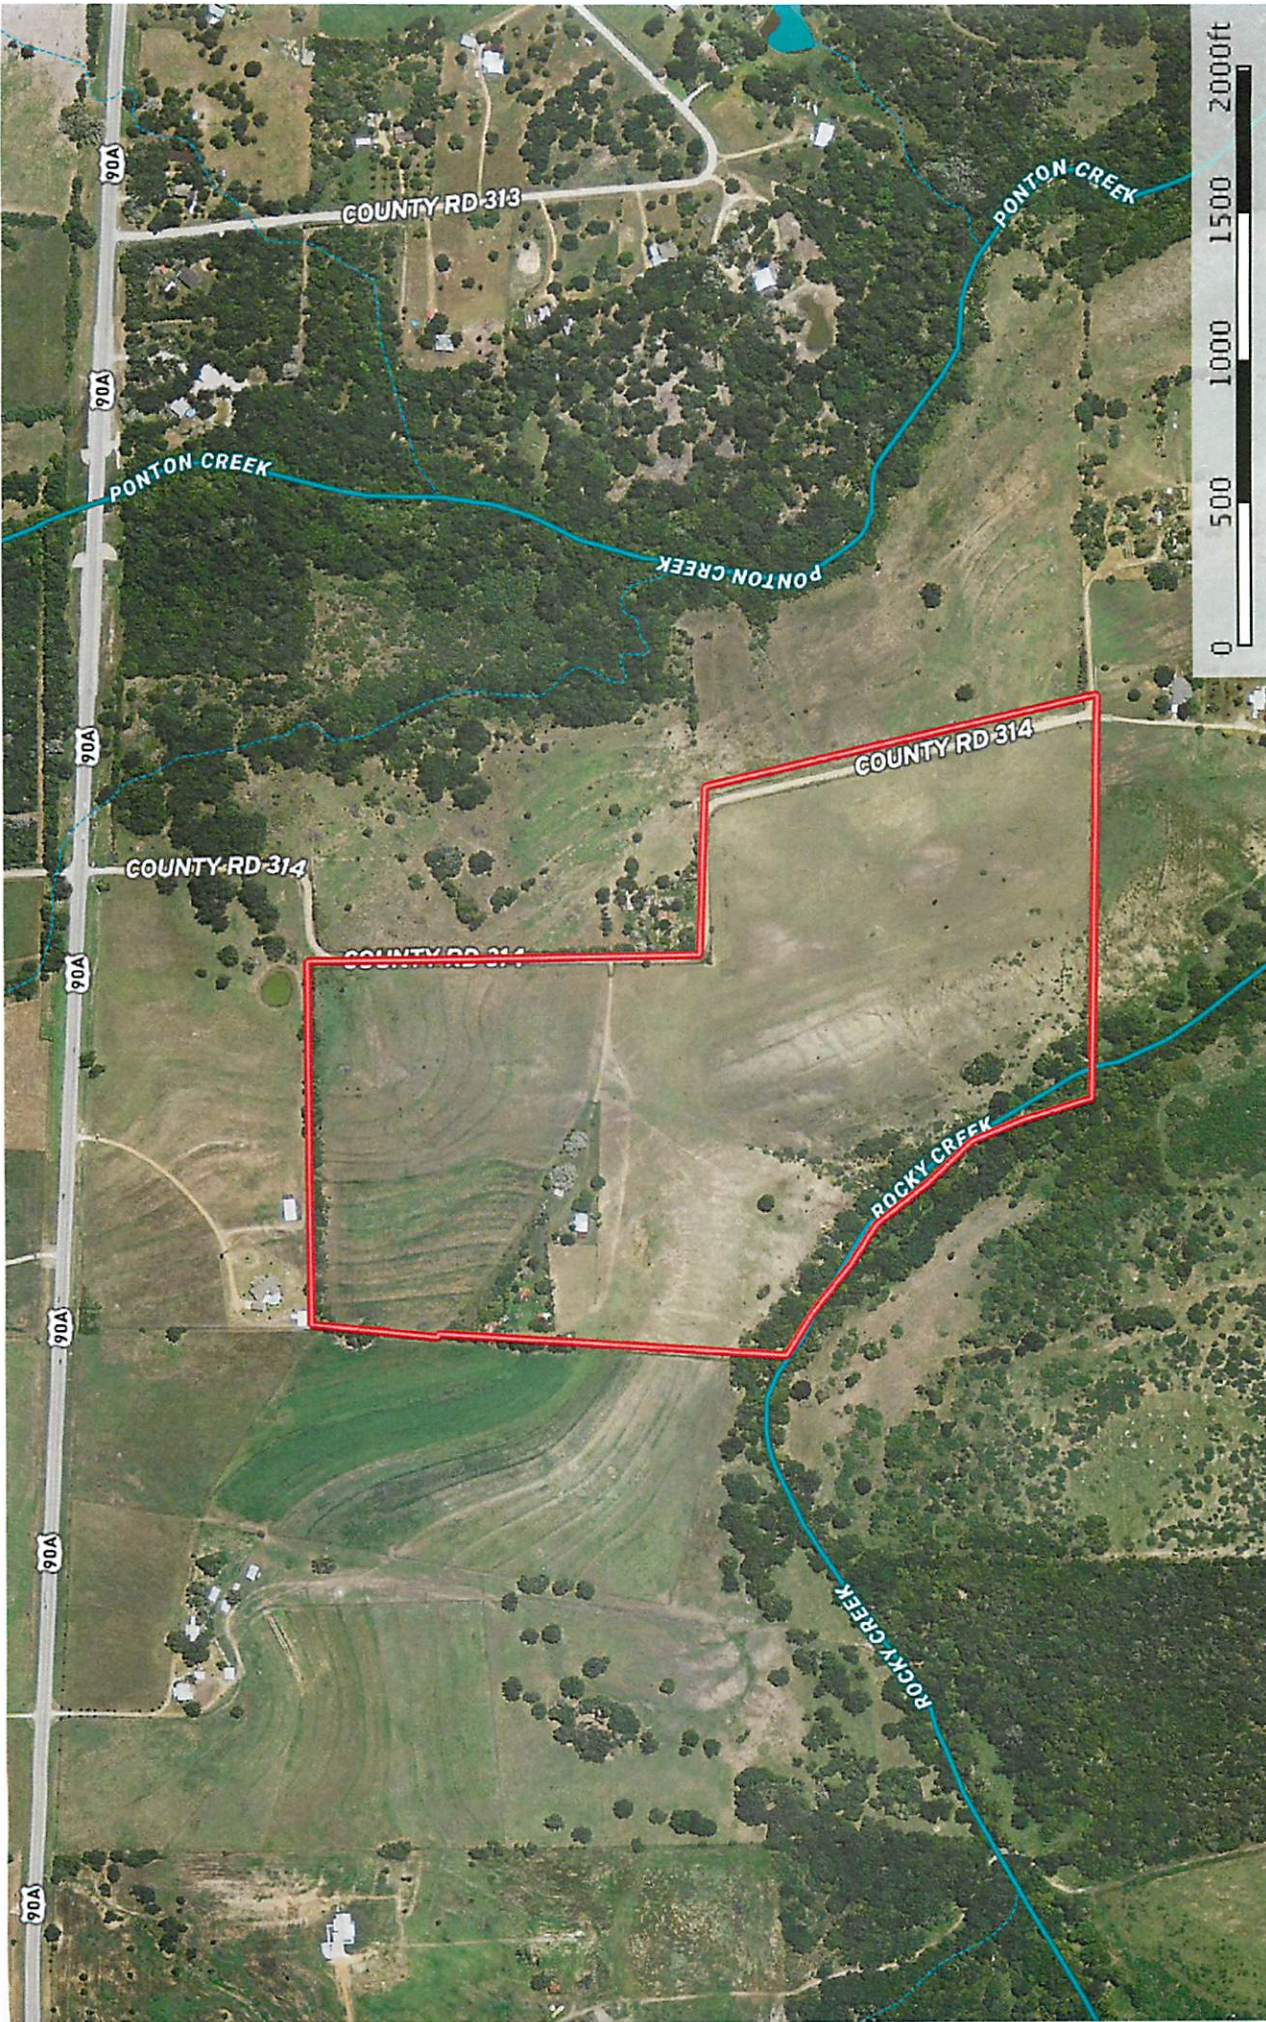

336 County Road 314
Lavaca County, Texas, 66 AC +/-

- Boundary
- Stream/Intermittent
- River/Creek
- Water Body