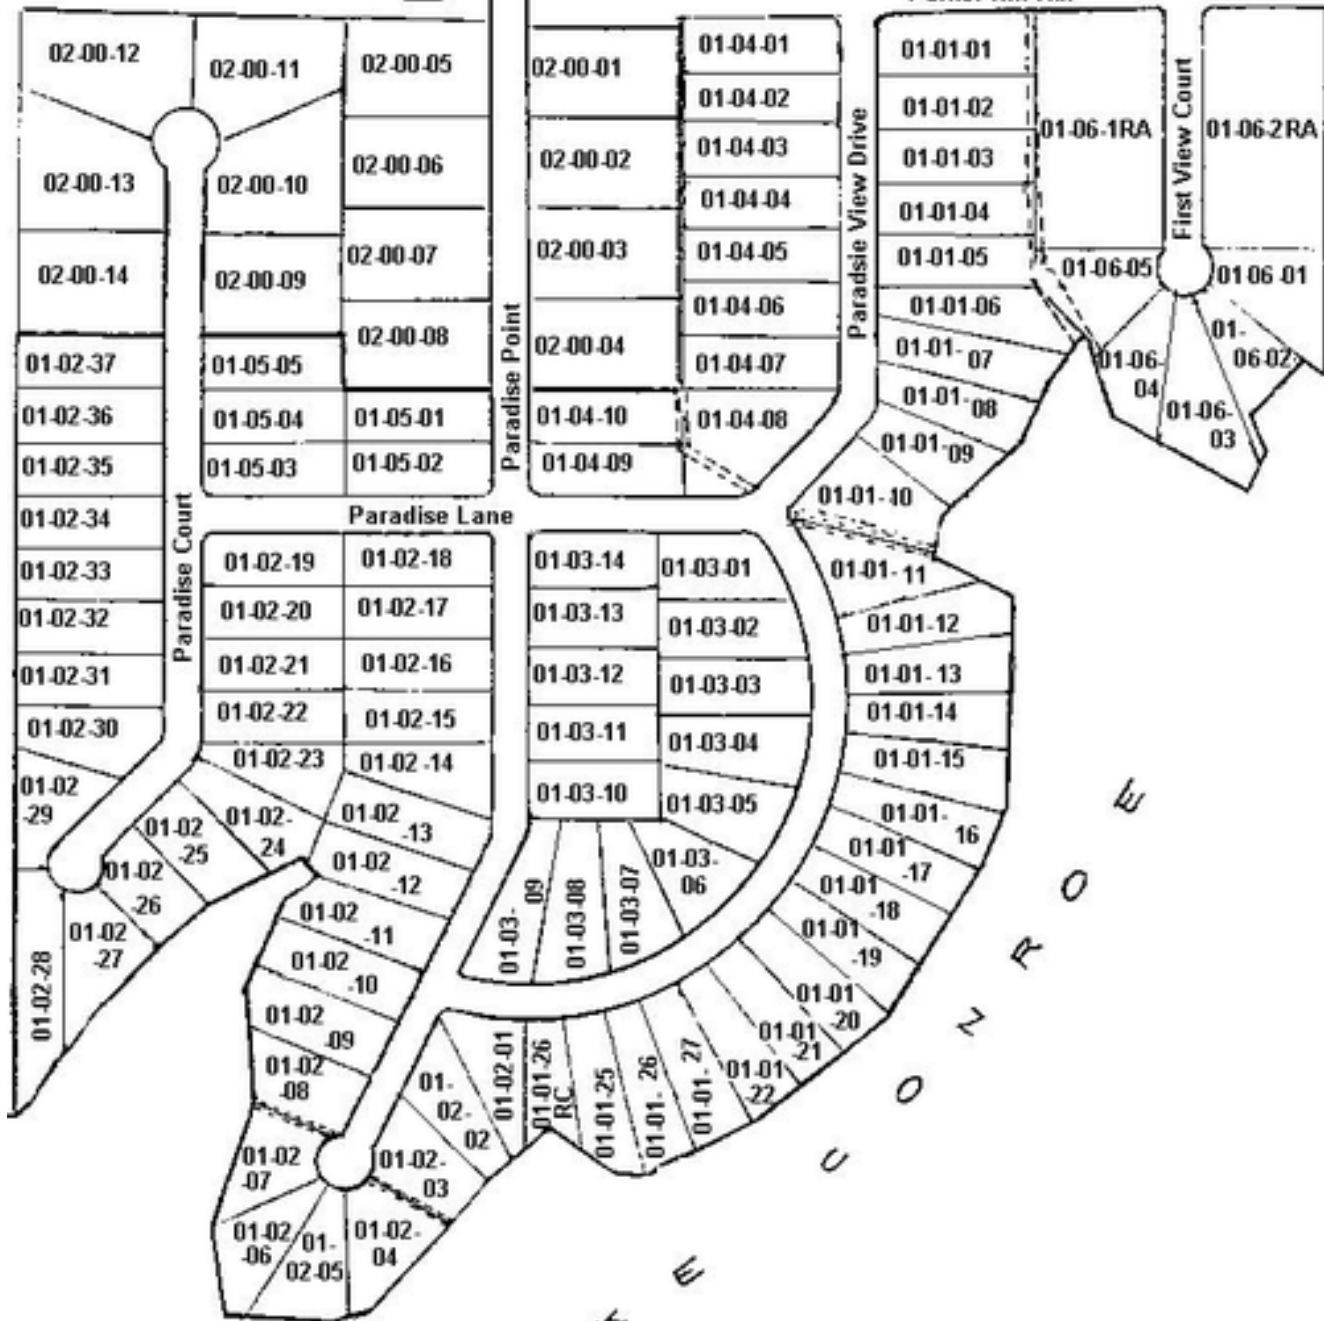

☐ Sunshine Bait Store

Storage Buildings

Calvery Rd.

Shepard Hill Rd.

# Paradise Point

Parker Pond

Early's Bar-B-Que and Storage

Parker Hill Rd.

L  
T  
K  
E  
C  
O  
M  
M  
U  
N  
I  
T  
Y