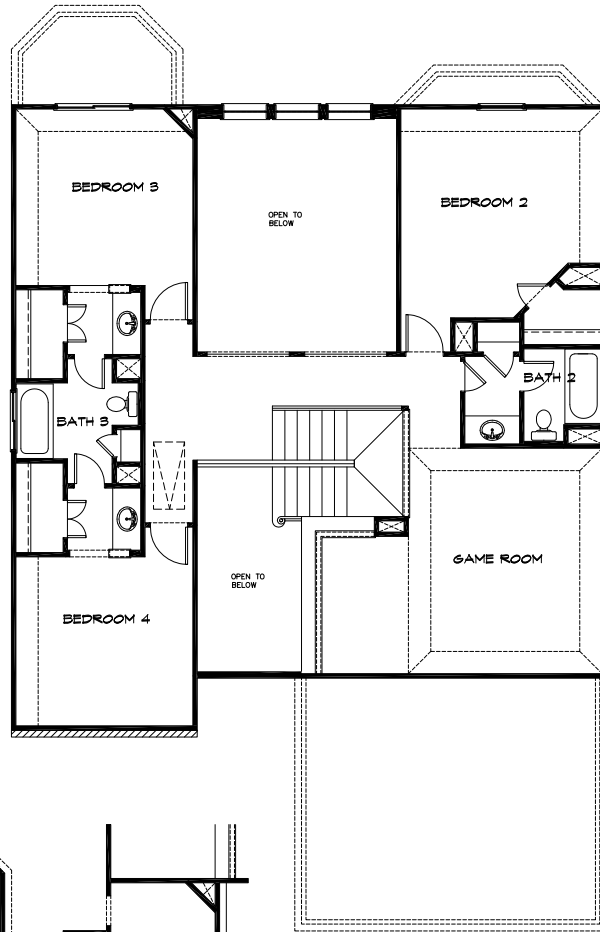

# Plan 2752

2752 Sq Ft

NOTE 1:  
OPT. 5' SIDE GARAGE EXTENSION ONLY  
AVAILABLE FOR 55' WIDE OR LARGER LOT.

NOTE 2:  
OPT. 3RD CAR GARAGE ONLY  
AVAILABLE FOR 60' WIDE OR LARGER LOT.

NOTE 3:  
NO GARAGE OPTIONS FOR ELEVATION D