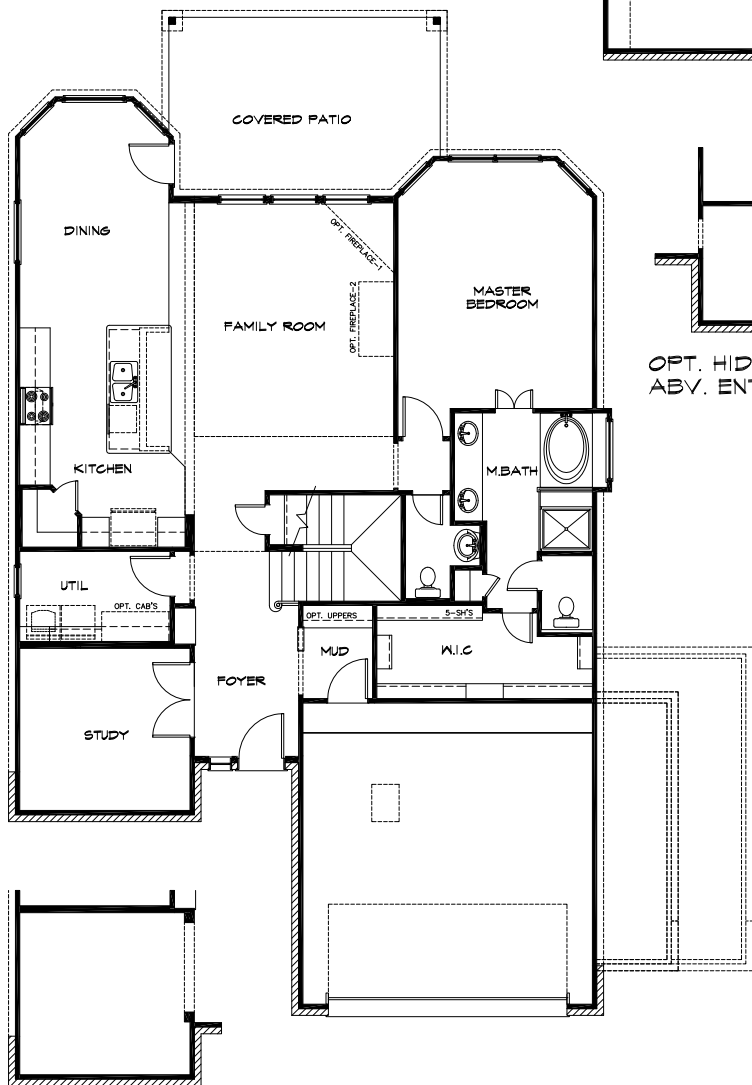

# Plan 2752

2752 Sq Ft

NOTE 1:  
OPT. 5' SIDE GARAGE EXTENSION ONLY  
AVAILABLE FOR 55' WIDE OR LARGER LOT.

NOTE 2:  
OPT. 3RD CAR GARAGE ONLY  
AVAILABLE FOR 60' WIDE OR LARGER LOT.

NOTE 3:  
NO GARAGE OPTIONS FOR ELEVATION D