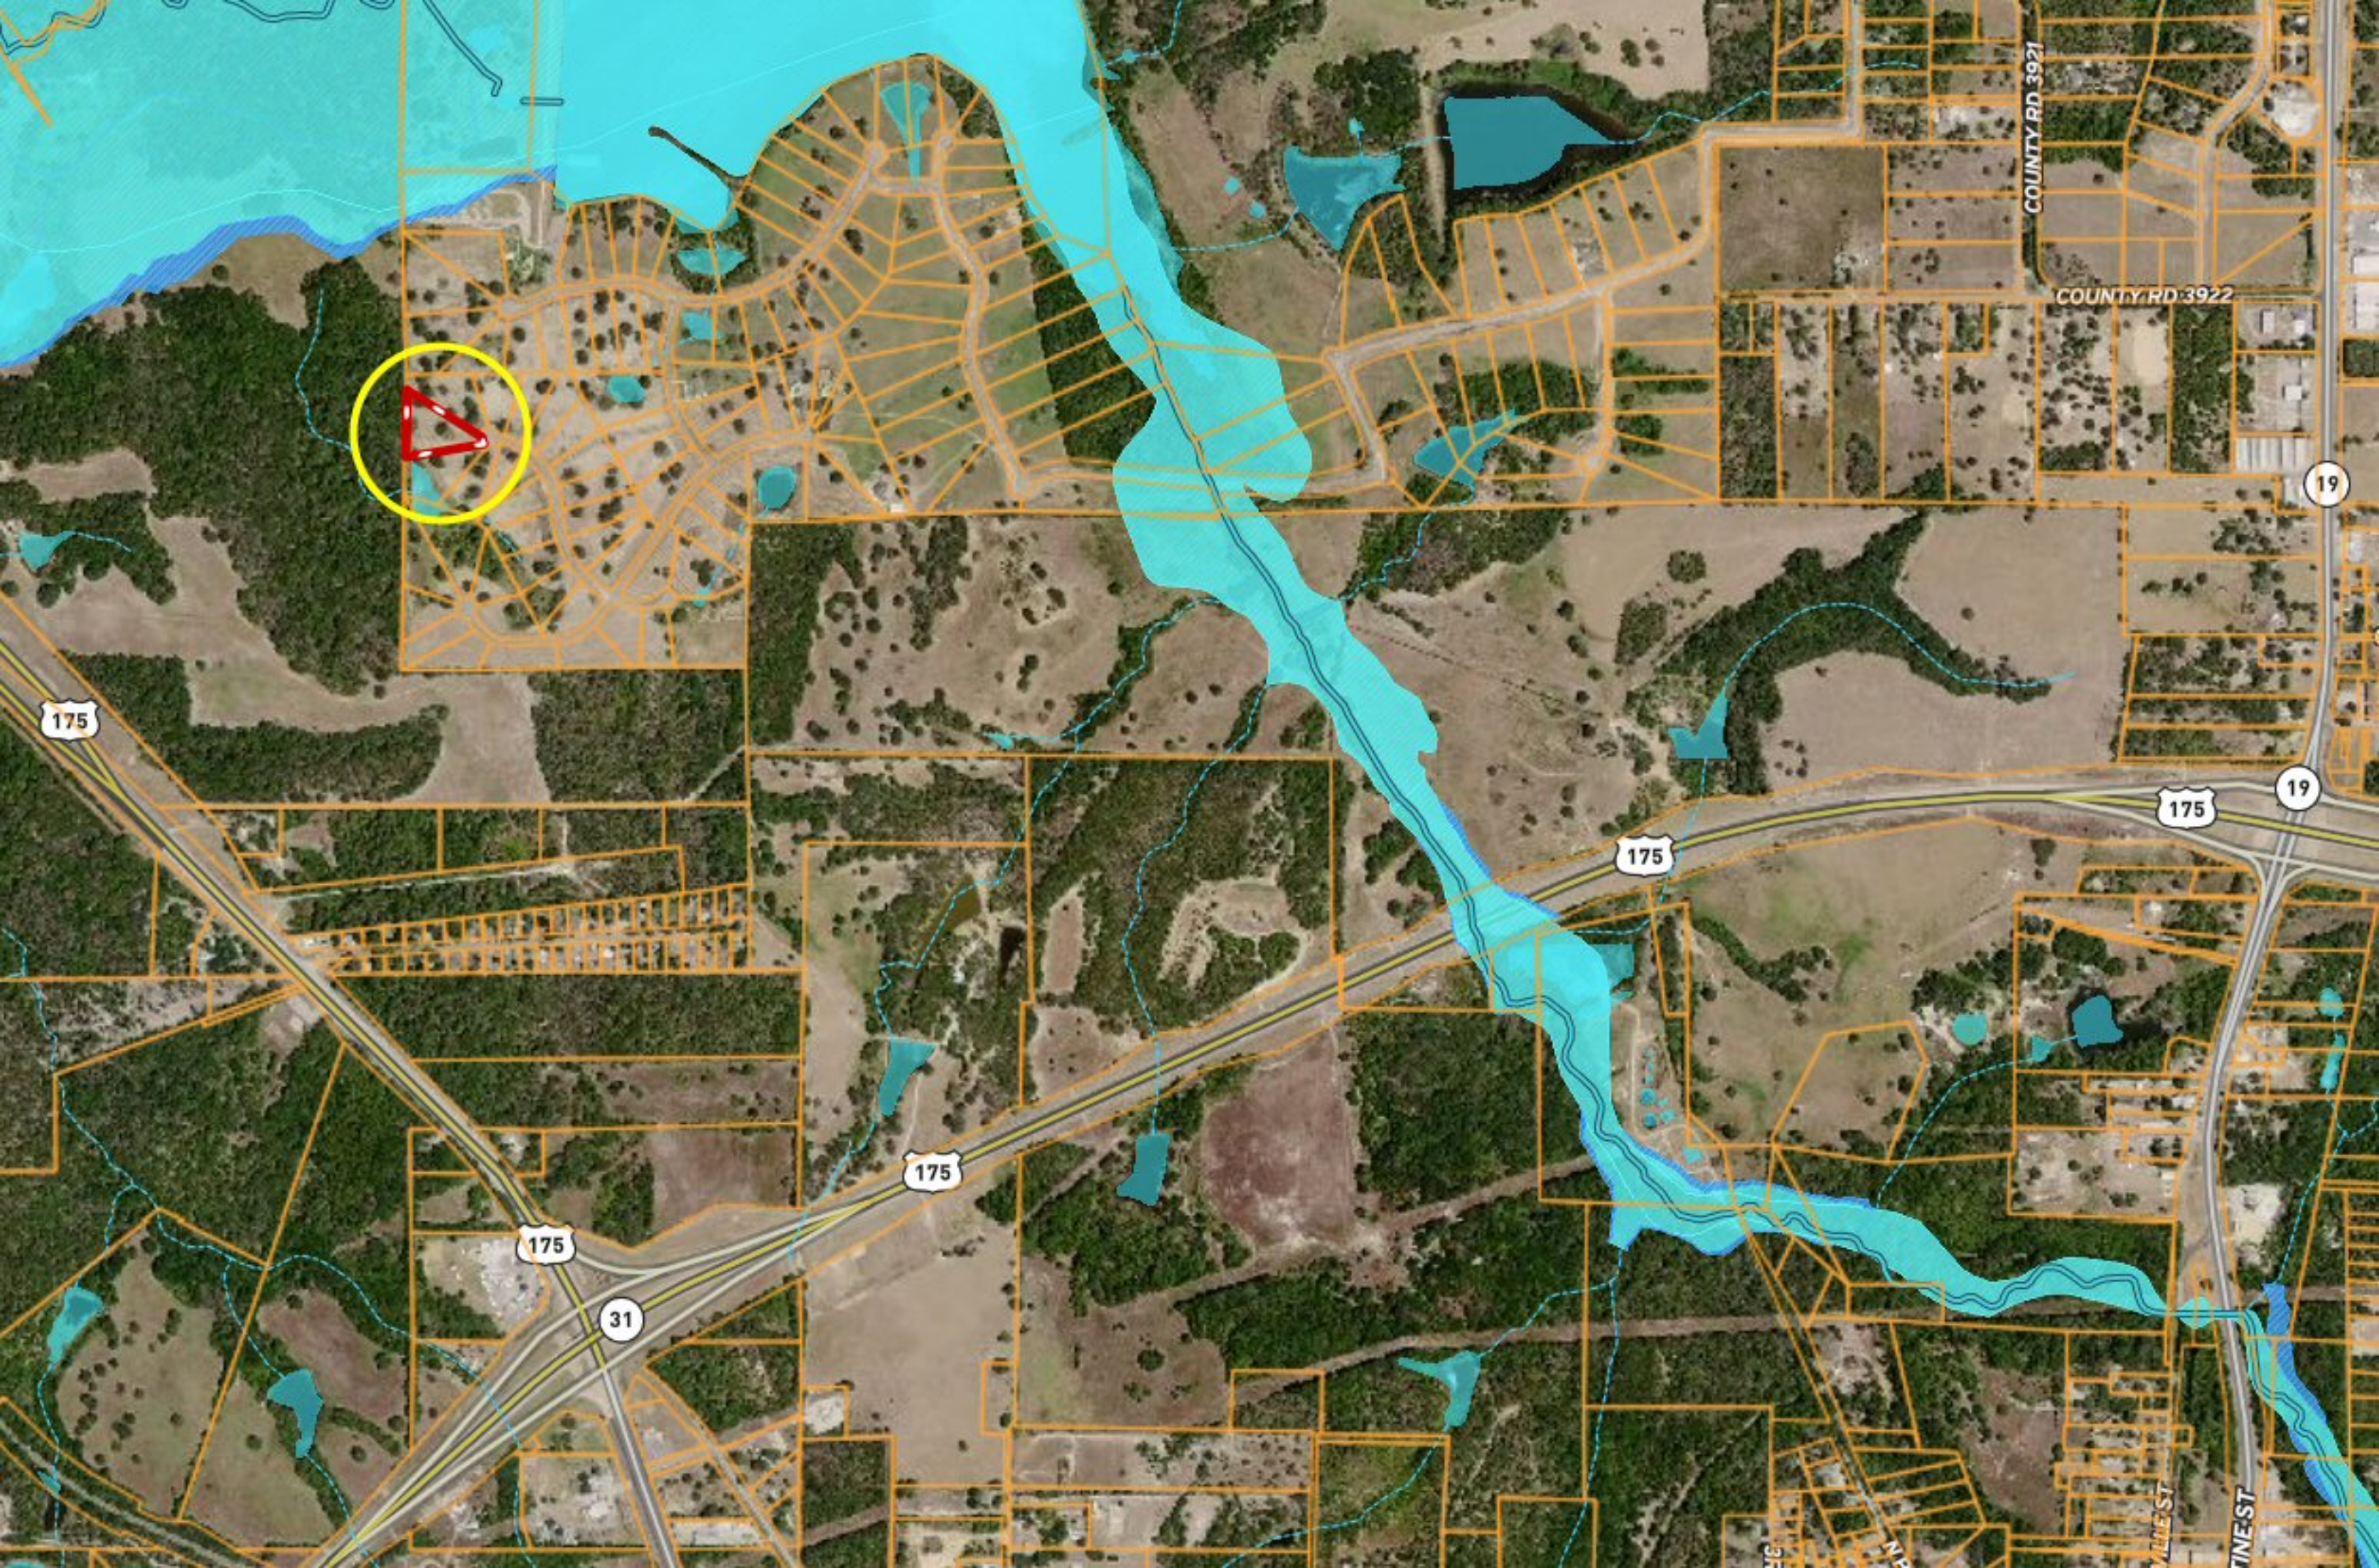

**** 1.5 ACRES ** Overlook Pt ~ Waters Edge Ranch**

0 mi 10 20 30 40 50

Copyright © and (P) 1988–2010 Microsoft Corporation and/or its suppliers. All rights reserved. <http://www.microsoft.com/mappoint/>
Certain mapping and direction data © 2010 NAVTEQ. All rights reserved. The Data for areas of Canada includes information taken with permission from Canadian authorities, including: © Her Majesty the Queen in Right of Canada, © Queen's Printer for Ontario. NAVTEQ and NAVTEQ ON BOARD are trademarks of NAVTEQ. © 2010 Tele Atlas North America, Inc. All rights reserved. Tele Atlas and Tele Atlas North America are trademarks of Tele Atlas, Inc. © 2010 by Applied Geographic Systems. All rights reserved.

175

175

31

175

175

175

19

19

COUNTY RD 3921

COUNTY RD 3922

GR...

W...

VALLE ST

TINE ST