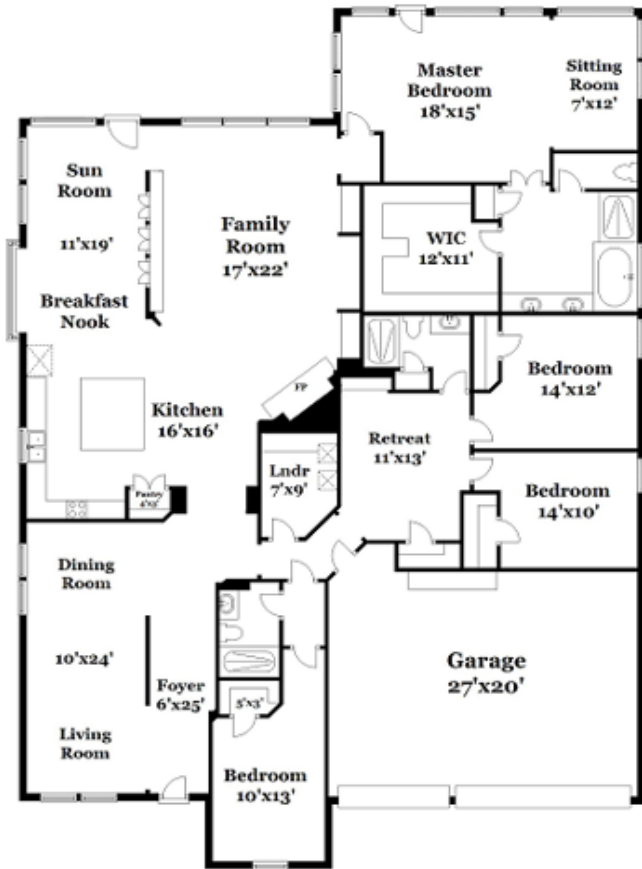

For Information:
Alan Paylor – Heritage Texas Properties
(832) 654-1300 / apaylor@heritagetexas.com

3010 Willow Brook Ct, Pearland, TX 77458

All measurements are approximate and not guaranteed. This illustration is provided for marketing and convenience only. All information should be verified independently. No reproduction allowed without permission of Alan Paylor @ Heritage Texas Property.