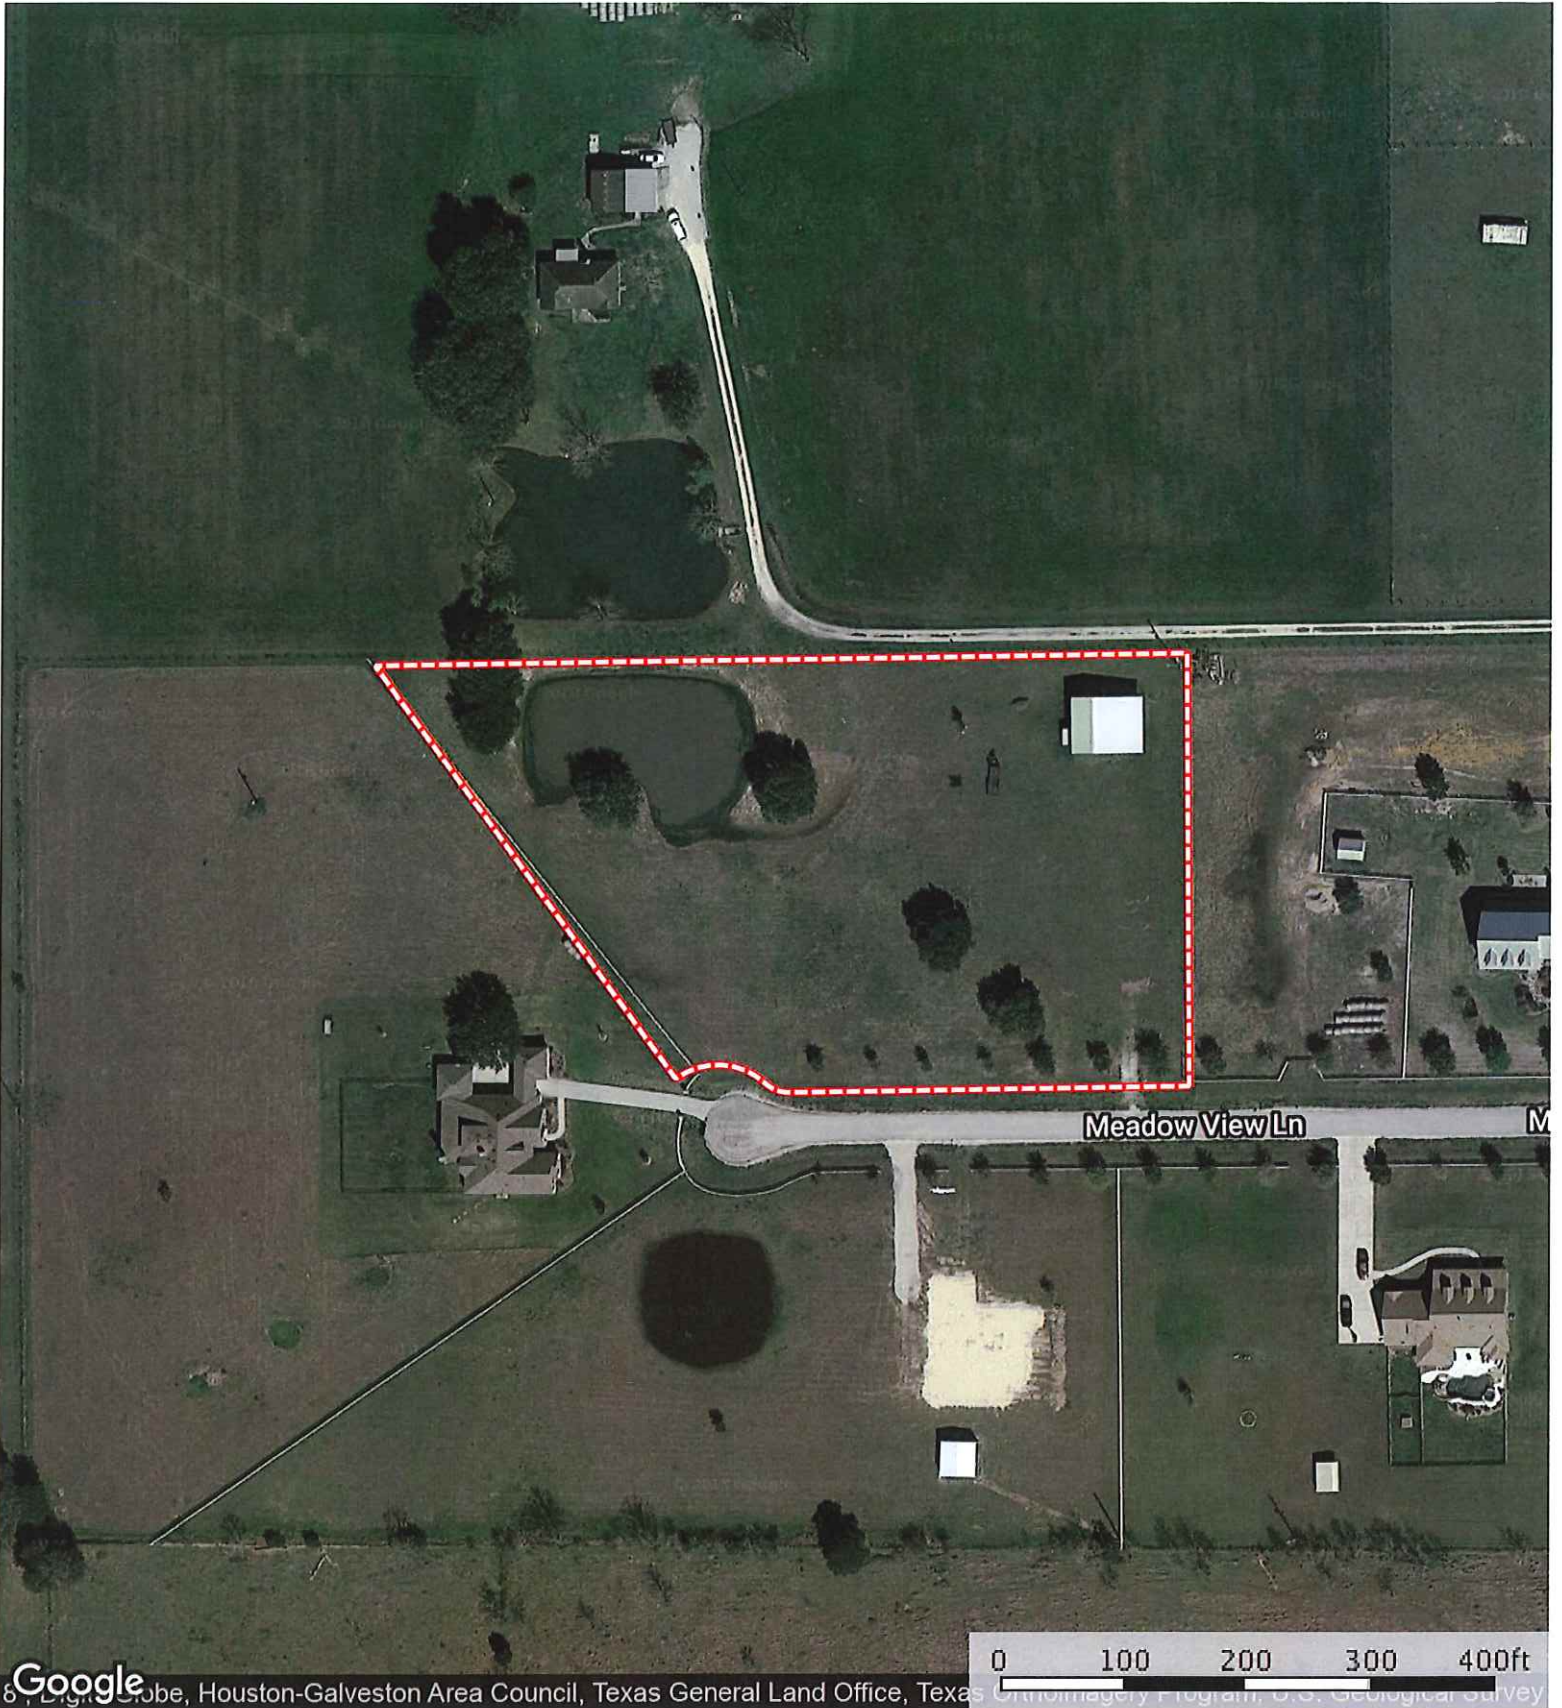

Meadow View Ln.  
Waller County, Texas, AC +/-

Google  
LandSat, Copernicus, Texas General Land Office, Texas Orthomagestry Program, U.S. Geological Survey, USDA Farm Service Agency

Boundary

**M** The information contained herein was obtained from sources deemed to be reliable. MapRight Services makes no warranties or guarantees as to the completeness or accuracy thereof.

**Meadow View Ln.**  
Waller County, Texas, AC +/-

Google

Map data © OpenStreetMap contributors, Imagery © Mapbox, Houston-Galveston Area Council, Texas General Land Office, Texas A&M University, U.S. Geological Survey

 Boundary

 The information contained herein was obtained from sources deemed to be reliable. MapRight Services makes no warranties or guarantees as to the completeness or accuracy thereof.

Meadow View Ln.  
Waller County, Texas, AC +/-

© 2013 Google, Texas General Land Office, Texas Orthoimagery Program, U.S. Geological Survey, USDA Farm Service Agency

- Boundary
- 100 Year Floodplain
- 500 Year Floodplain