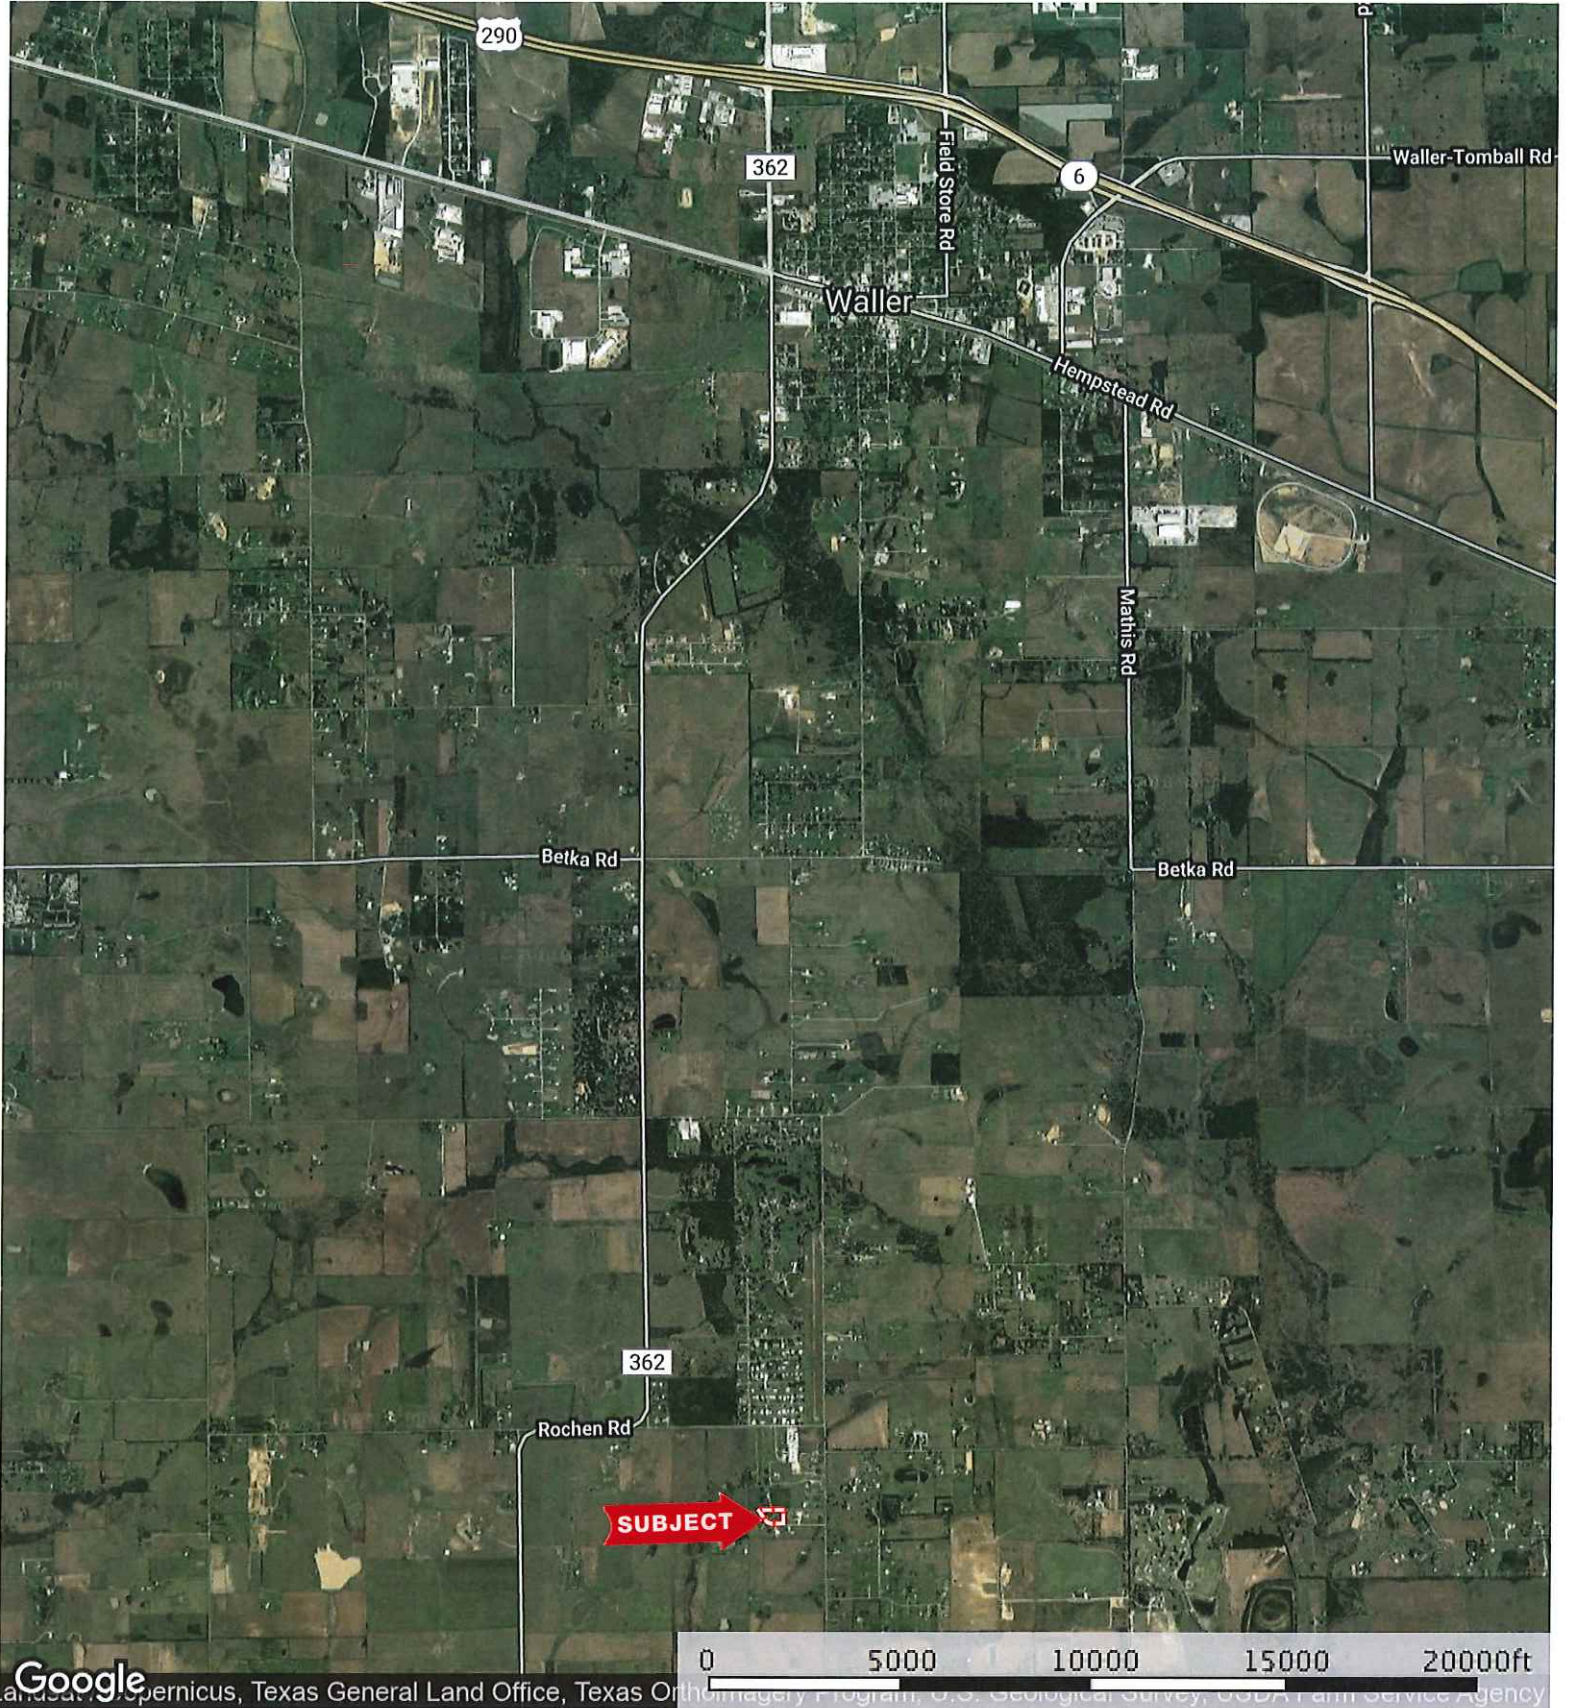

Meadow View Ln.  
Waller County, Texas, AC +/-

Google  
LandSat, Copernicus, Texas General Land Office, Texas Orthomagestry Program, U.S. Geological Survey, USDA Farm Service Agency

Boundary

**M** The information contained herein was obtained from sources deemed to be reliable. MapRight Services makes no warranties or guarantees as to the completeness or accuracy thereof.

**Meadow View Ln.**  
Waller County, Texas, AC +/-

Google

Map data © OpenStreetMap contributors, Imagery © Mapbox, Houston-Galveston Area Council, Texas General Land Office, Texas A&M University, U.S. Geological Survey

 Boundary

 The information contained herein was obtained from sources deemed to be reliable. MapRight Services makes no warranties or guarantees as to the completeness or accuracy thereof.

Meadow View Ln.  
Waller County, Texas, AC +/-