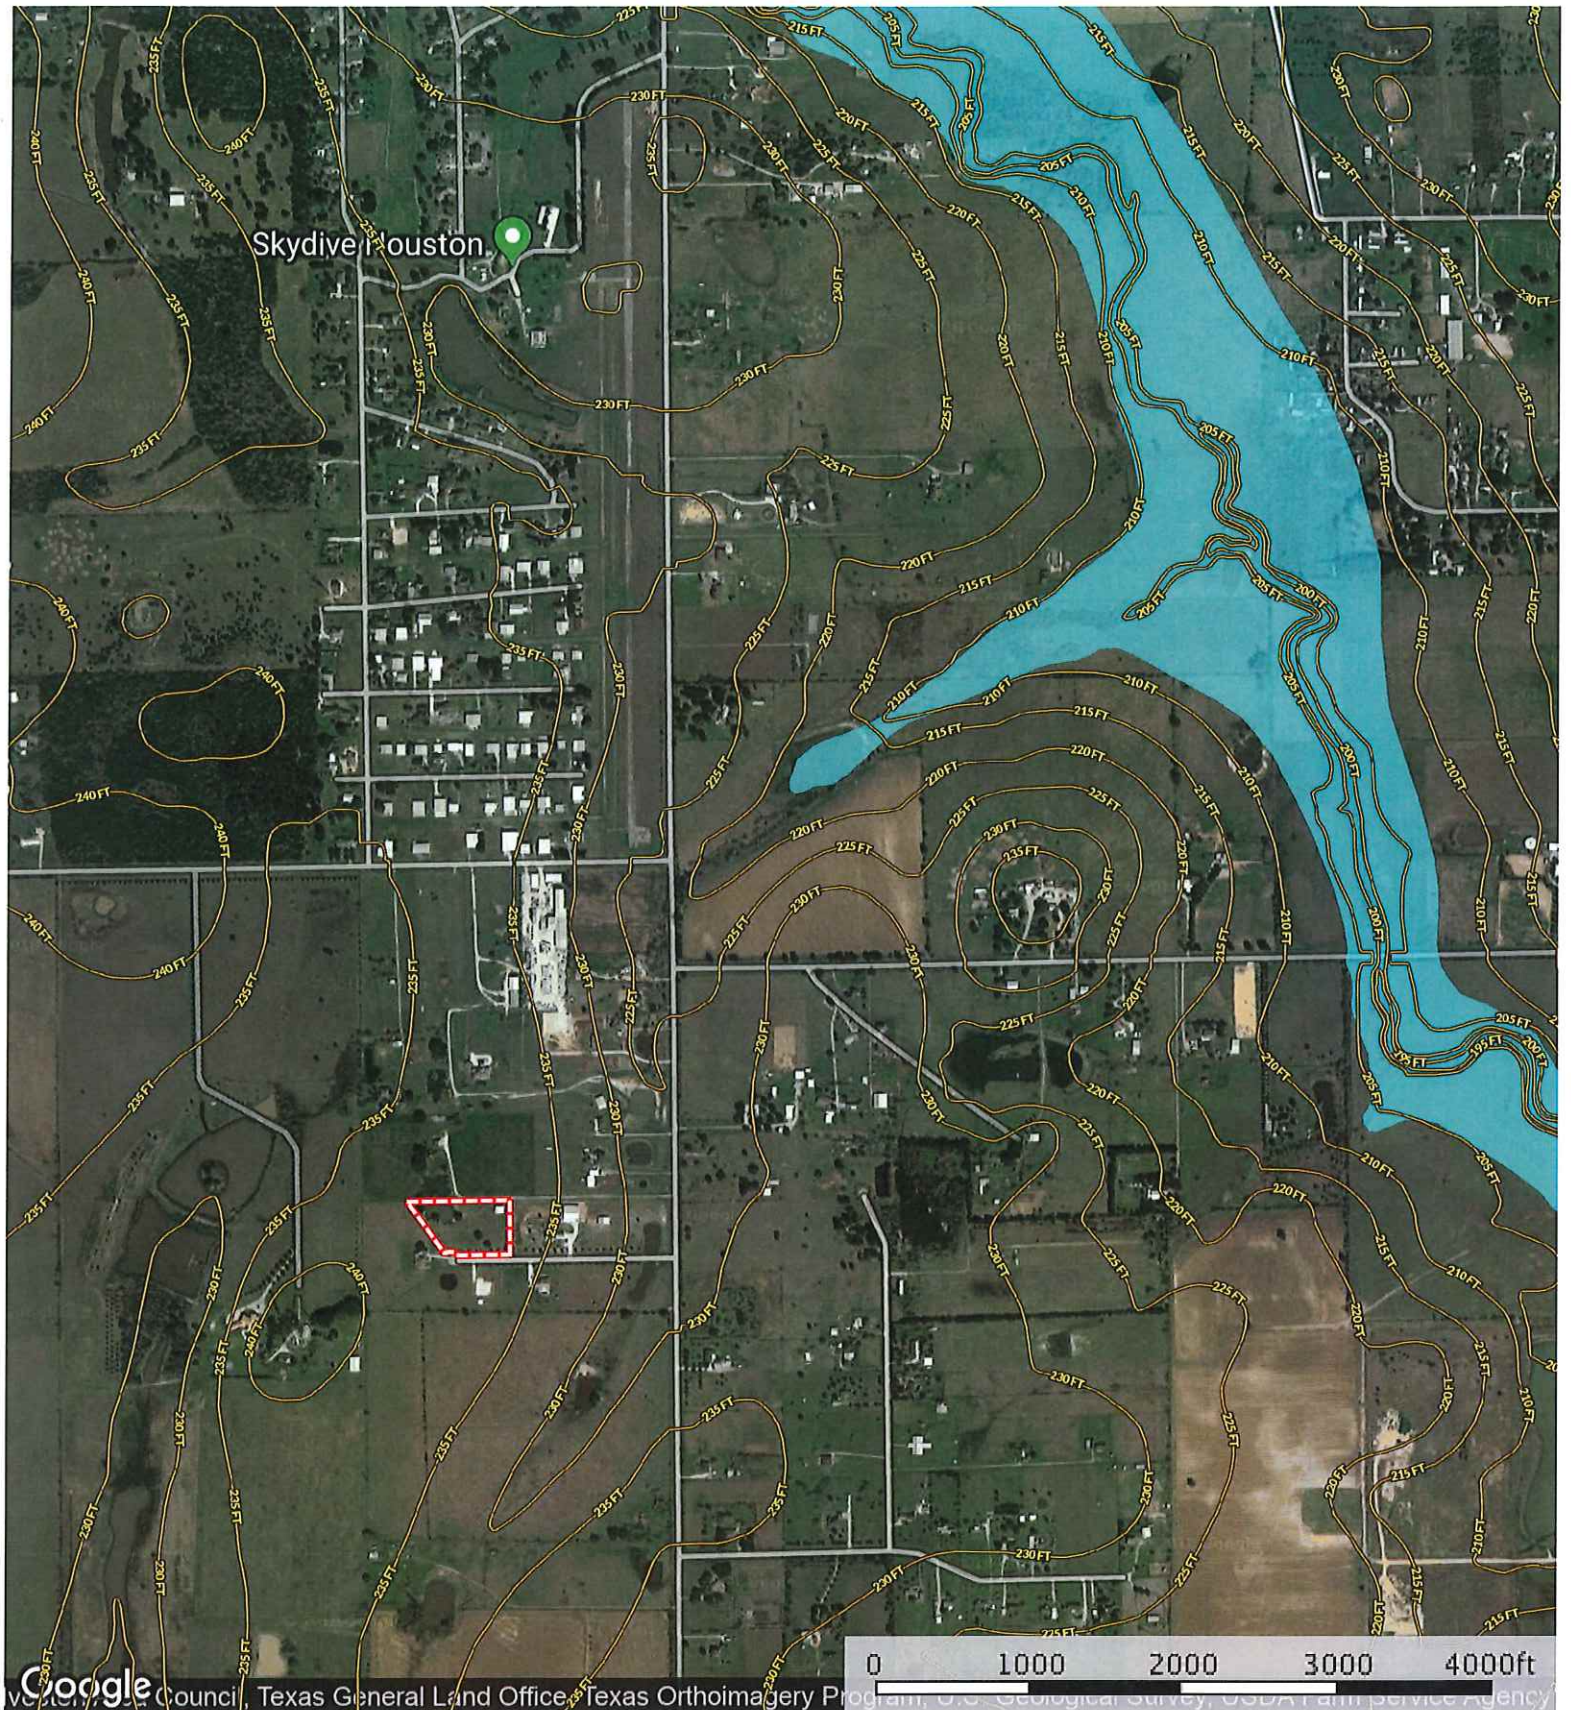

Meadow View Ln.  
Waller County, Texas, AC +/-

Google  
LandSat, Copernicus, Texas General Land Office, Texas Orthomagestry Program, U.S. Geological Survey, USDA Farm Service Agency

Boundary

**M** The information contained herein was obtained from sources deemed to be reliable. MapRight Services makes no warranties or guarantees as to the completeness or accuracy thereof.

**Meadow View Ln.**  
Waller County, Texas, AC +/-

Google

Map data © OpenStreetMap contributors, Imagery © Mapbox, Houston-Galveston Area Council, Texas General Land Office, Texas A&M University, U.S. Geological Survey

 Boundary

 The information contained herein was obtained from sources deemed to be reliable. MapRight Services makes no warranties or guarantees as to the completeness or accuracy thereof.

Meadow View Ln.  
Waller County, Texas, AC +/-

© 2013 Google, Texas General Land Office, Texas Orthoimagery Program, U.S. Geological Survey, USDA Farm Service Agency

- Boundary
- 100 Year Floodplain
- 500 Year Floodplain