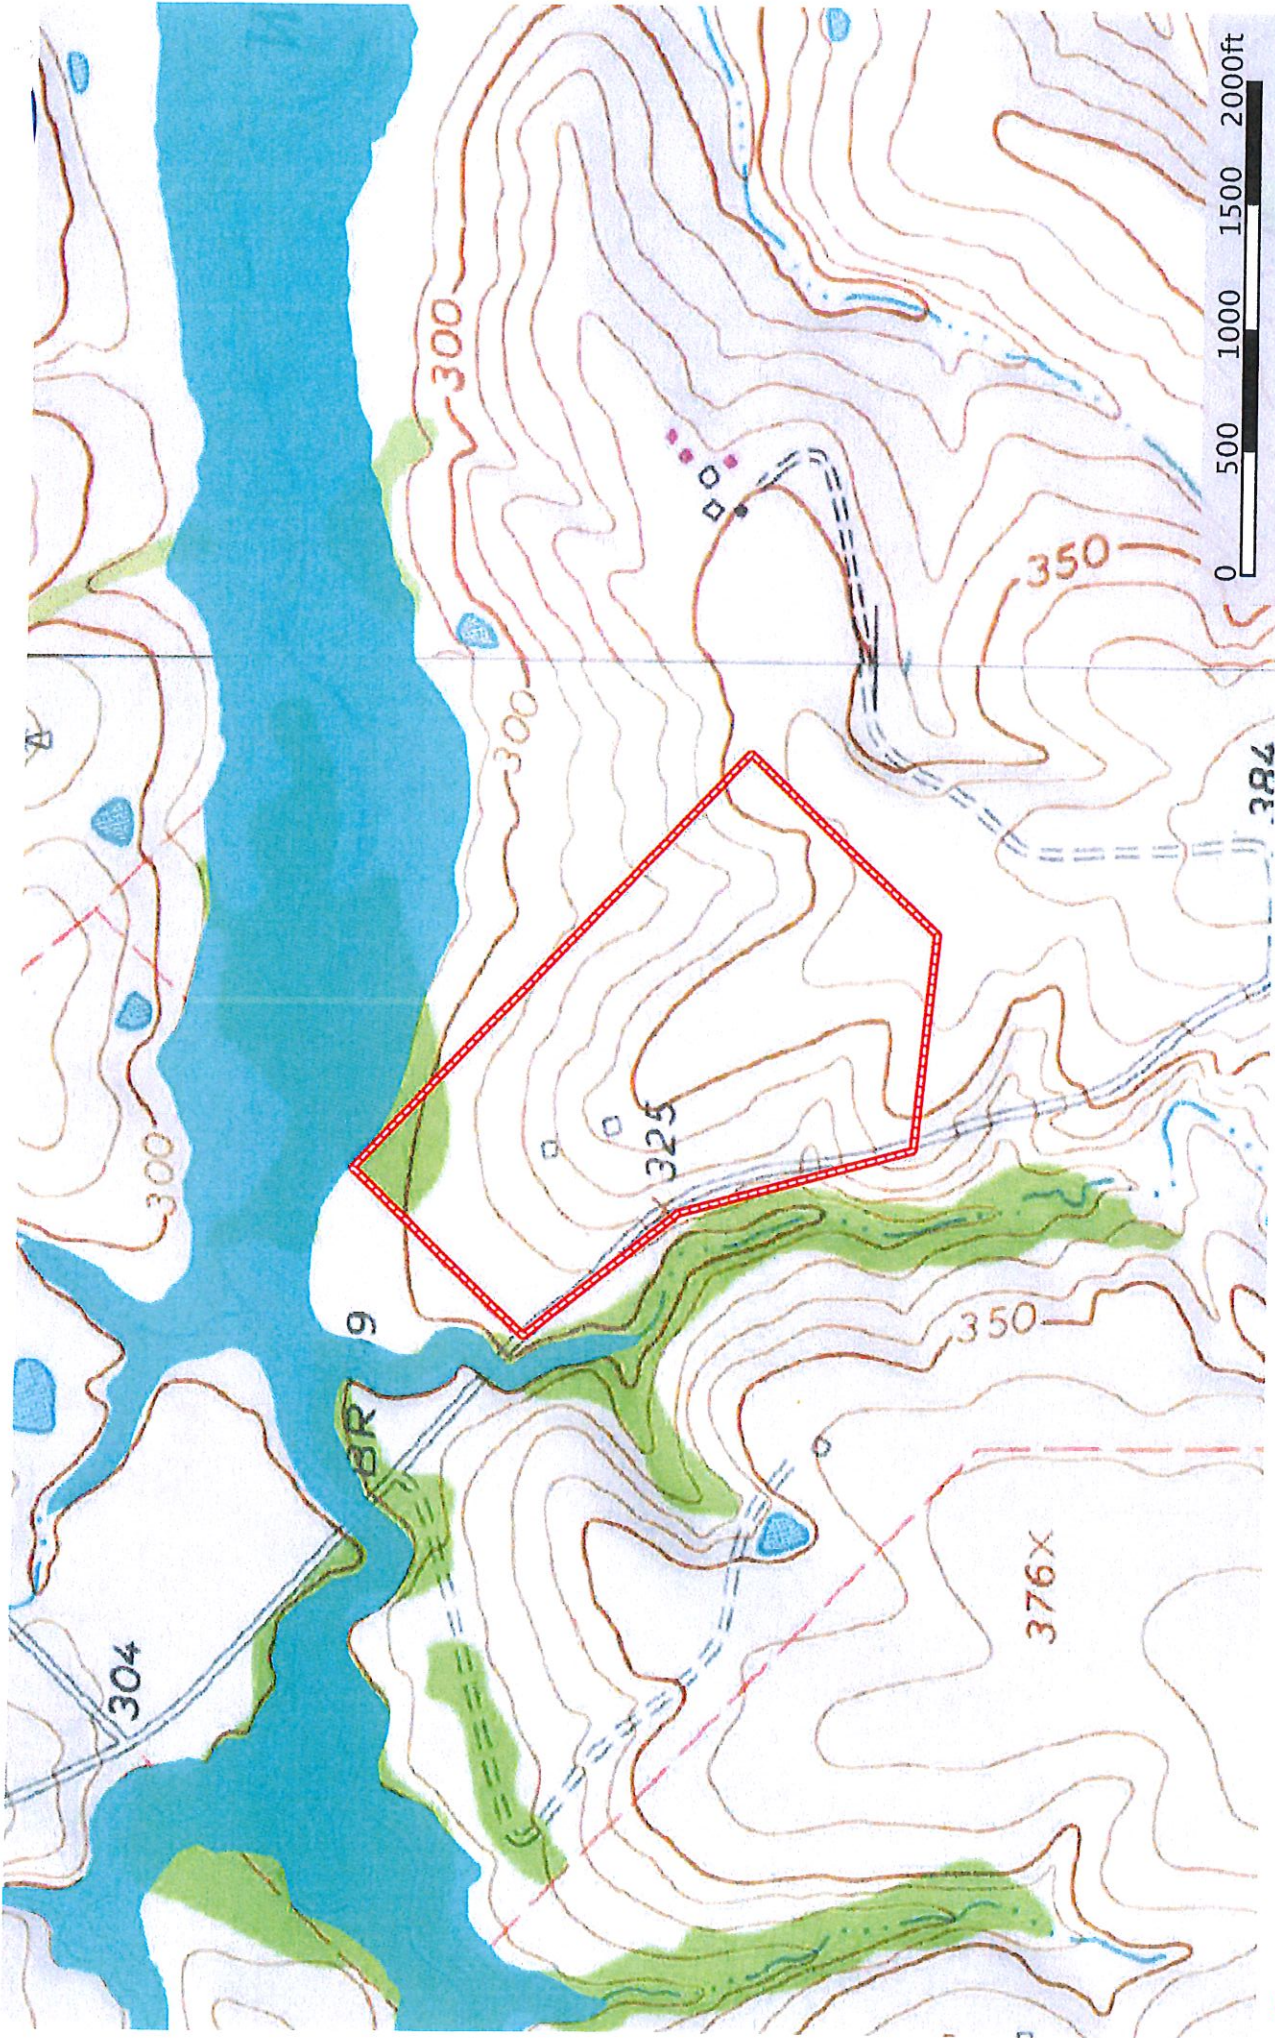

2105 Kruppa Rd
Fayette County, Texas, 50.443 AC +/-

Boundary

LILLA BLACKBURN
P: 713-301-3012

LillaBlackburn

101 Main Street Round Top, TX 78954