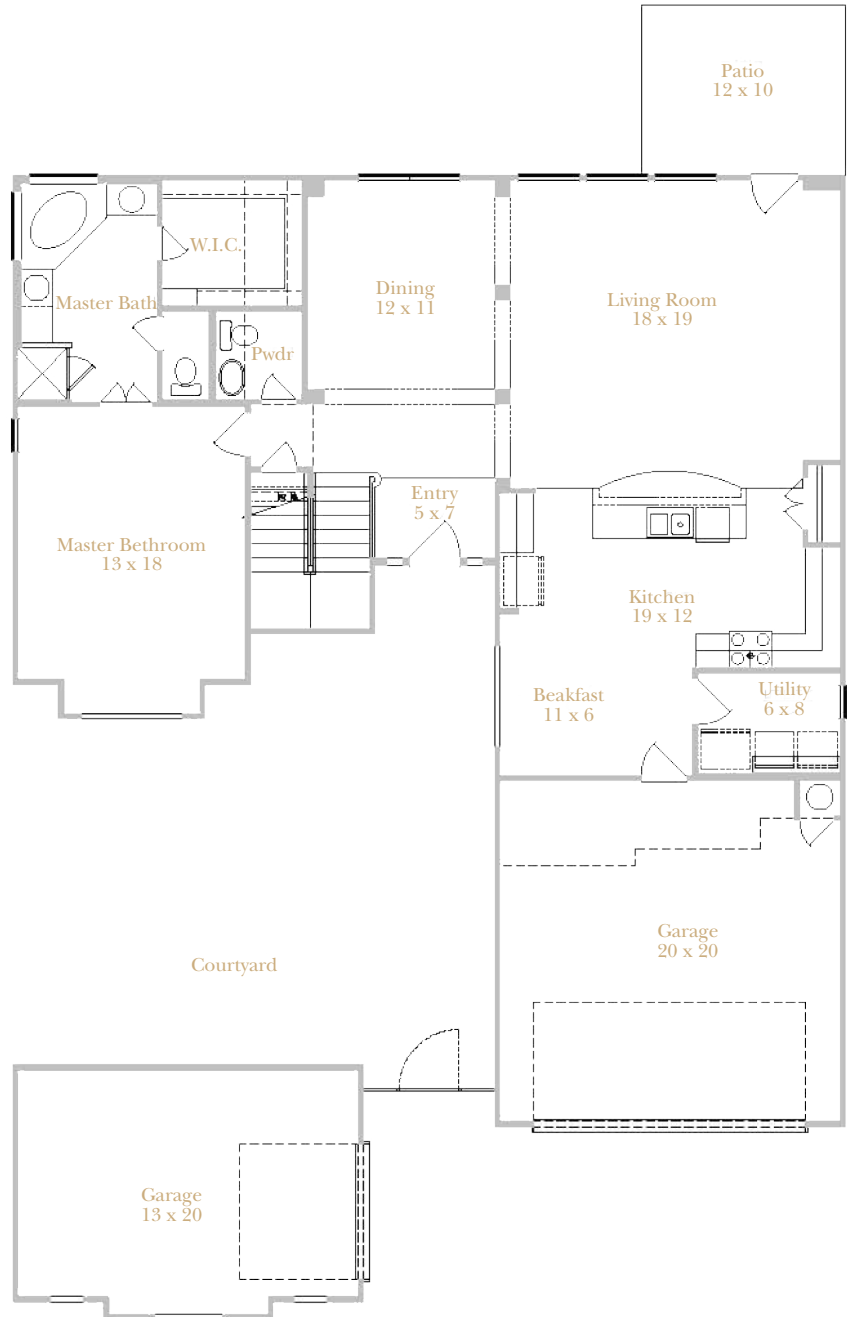

MALAGA HOMES

Cadiz

2577 sq. ft.
2871 sq. ft.

FIRST FLOOR

Exclusive
Gated Community

Elevation A

Plans, specifications and prices are subject to change without notice. FEB. 2013

(281) 296.2801
www.malaga-homes.com

MALAGA HOMES

Cadiz

2577 sq. ft.
2871 sq. ft.

**SECOND
FLOOR**

Exclusive
Gated Community

*Plans, specifications and prices are subject to
change without notice. FEB. 2013*

(281) 296.2801
www.malaga-homes.com