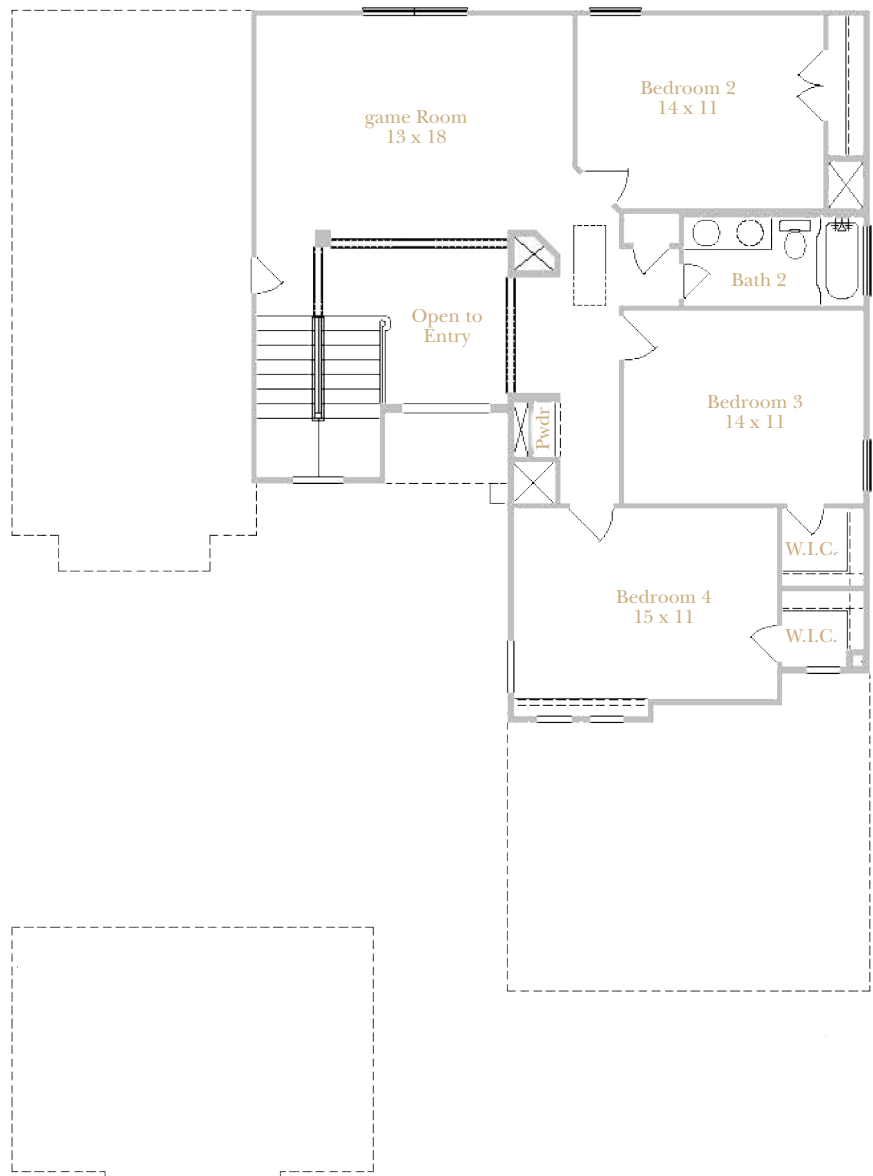

MALAGA HOMES

Cadiz

2577 sq. ft.
2871 sq. ft.

FIRST FLOOR

Exclusive
Gated Community

Elevation A

Plans, specifications and prices are subject to change without notice. FEB. 2013

(281) 296.2801
www.malaga-homes.com

MALAGA HOMES

Cadiz

2577 sq. ft.
2871 sq. ft.

**SECOND
FLOOR**

Exclusive
Gated Community

*Plans, specifications and prices are subject to
change without notice. FEB. 2013*

(281) 296.2801
www.malaga-homes.com