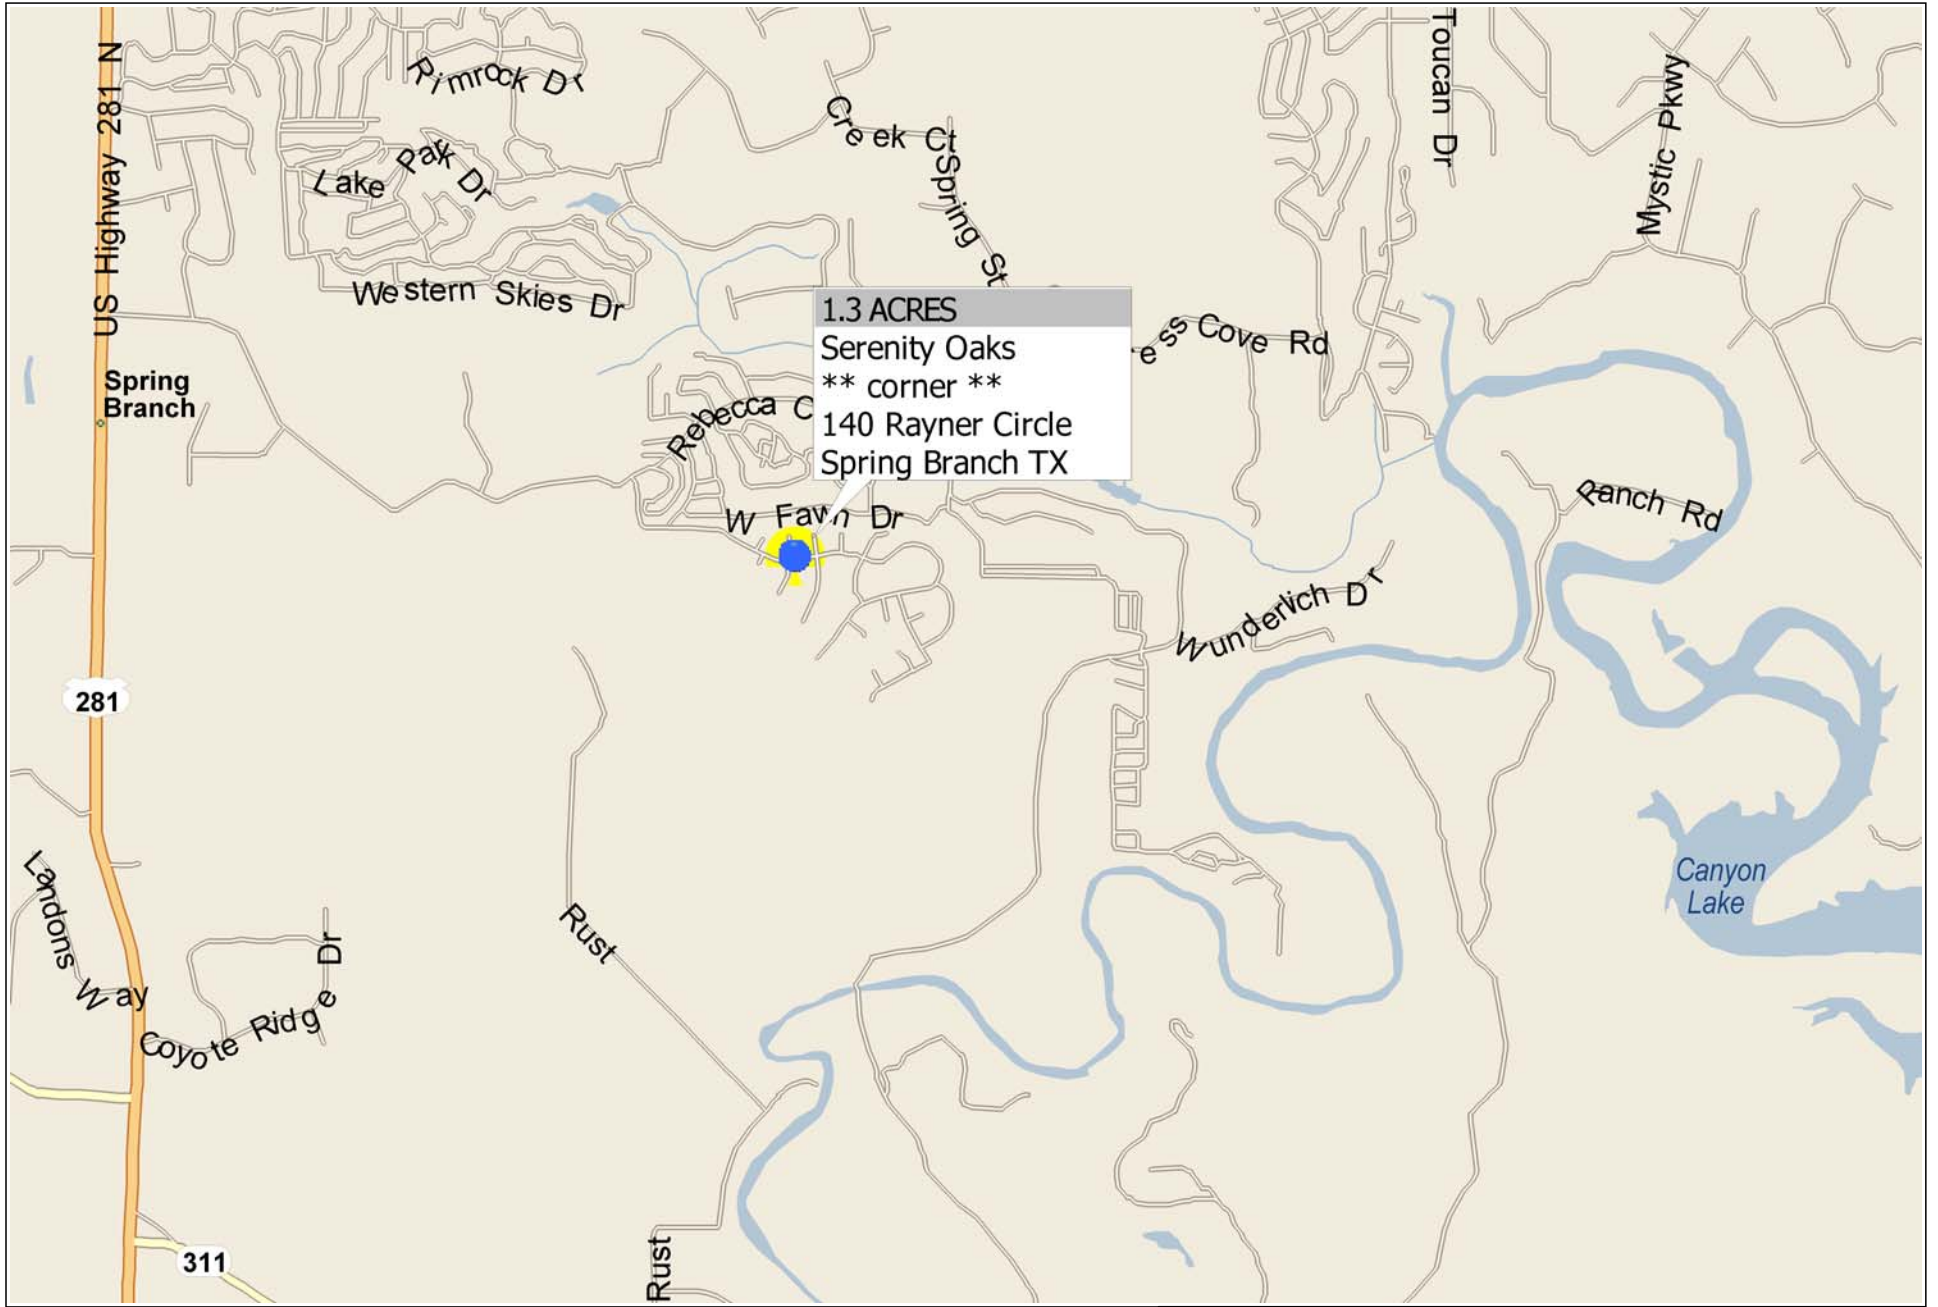

Serenity Oaks \*\* 1.3 ACRES \*\* 140 Rayner Circle [ Lot 7 ( corner ) ]

1.3 ACRES  
Serenity Oaks  
\*\* corner \*\*  
140 Rayner Circle  
Spring Branch TX

1140 FT

1120 FT

1120 FT

Rayner Cir

Rayner Cove

Rayner Ranch Blvd

Rayner Ranch Blvd

Rayner Ranch Blvd

Rayner Ranch Blvd

Rayner Ranch Blvd

Red Tail Cove