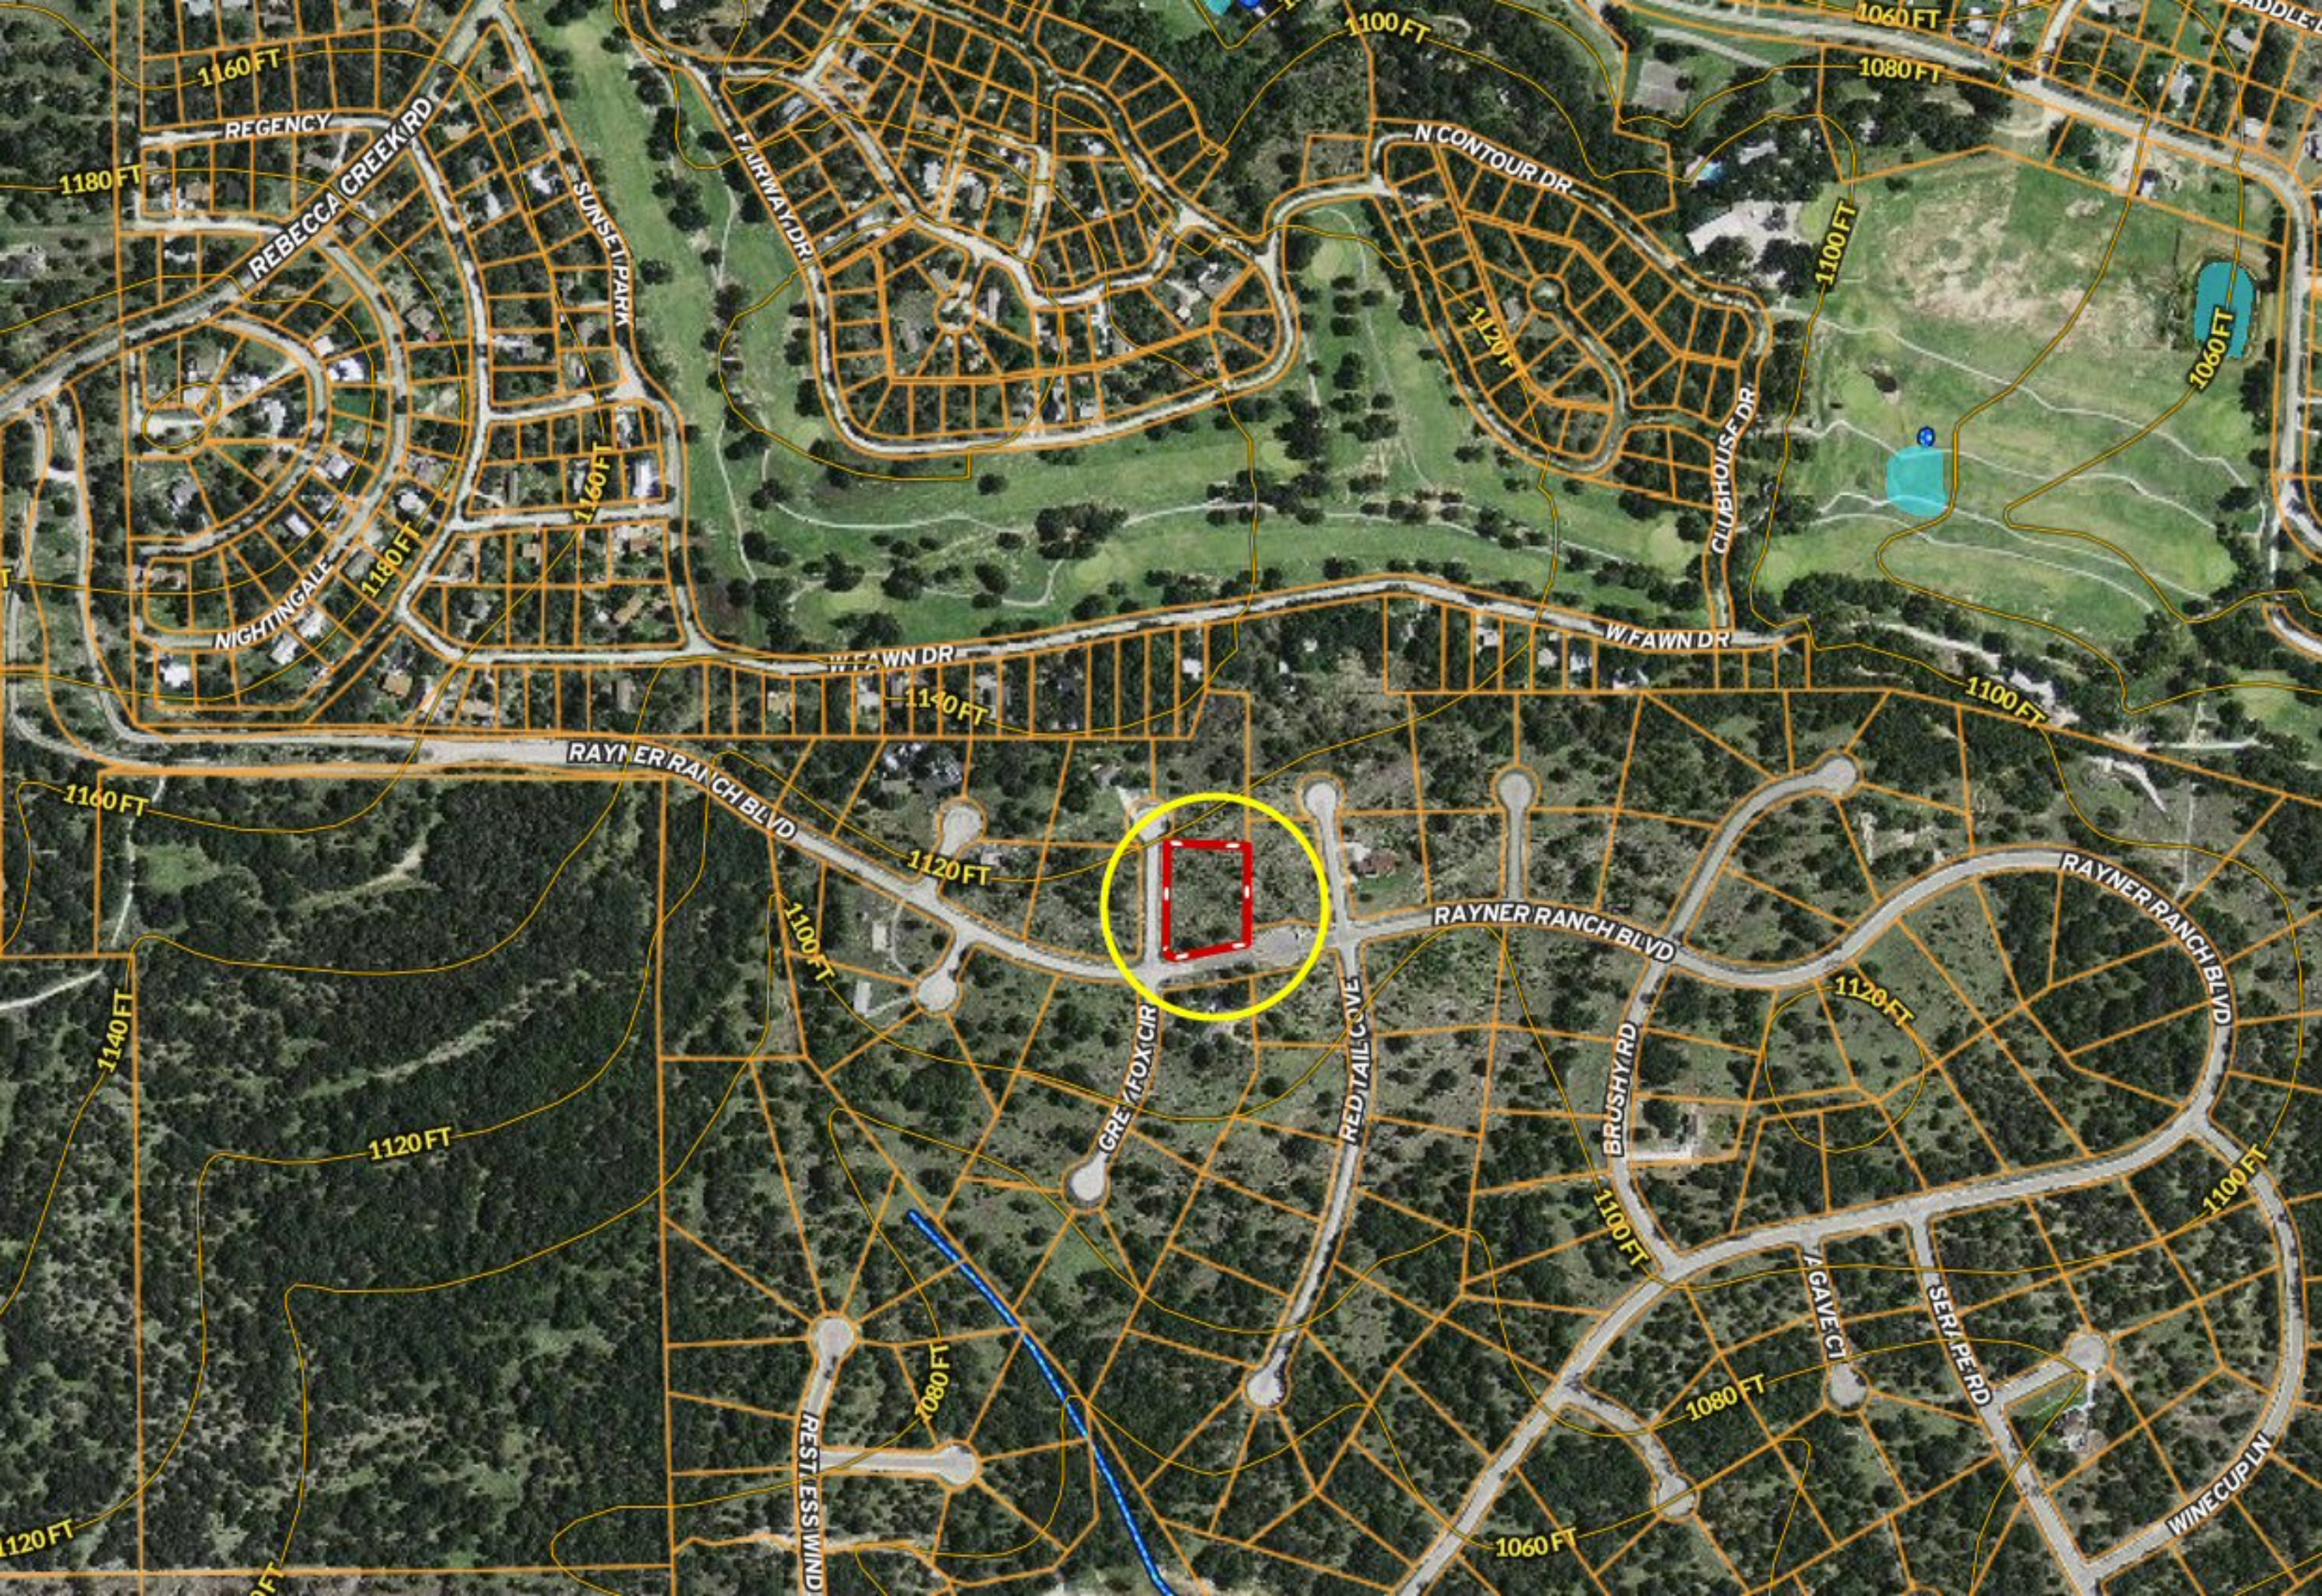

Serenity Oaks \*\* 1.3 ACRES \*\* 140 Rayner Circle [ Lot 7 ( corner ) ]

1.3 ACRES  
Serenity Oaks  
\*\* corner \*\*  
140 Rayner Circle  
Spring Branch TX

1140 FT

1120 FT

1120 FT

Rayner Cir

Rayner Cove

Rayner Ranch Blvd

Rayner Ranch Blvd

Rayner Ranch Blvd

Rayner Ranch Blvd

Rayner Ranch Blvd

Red Tail Cove