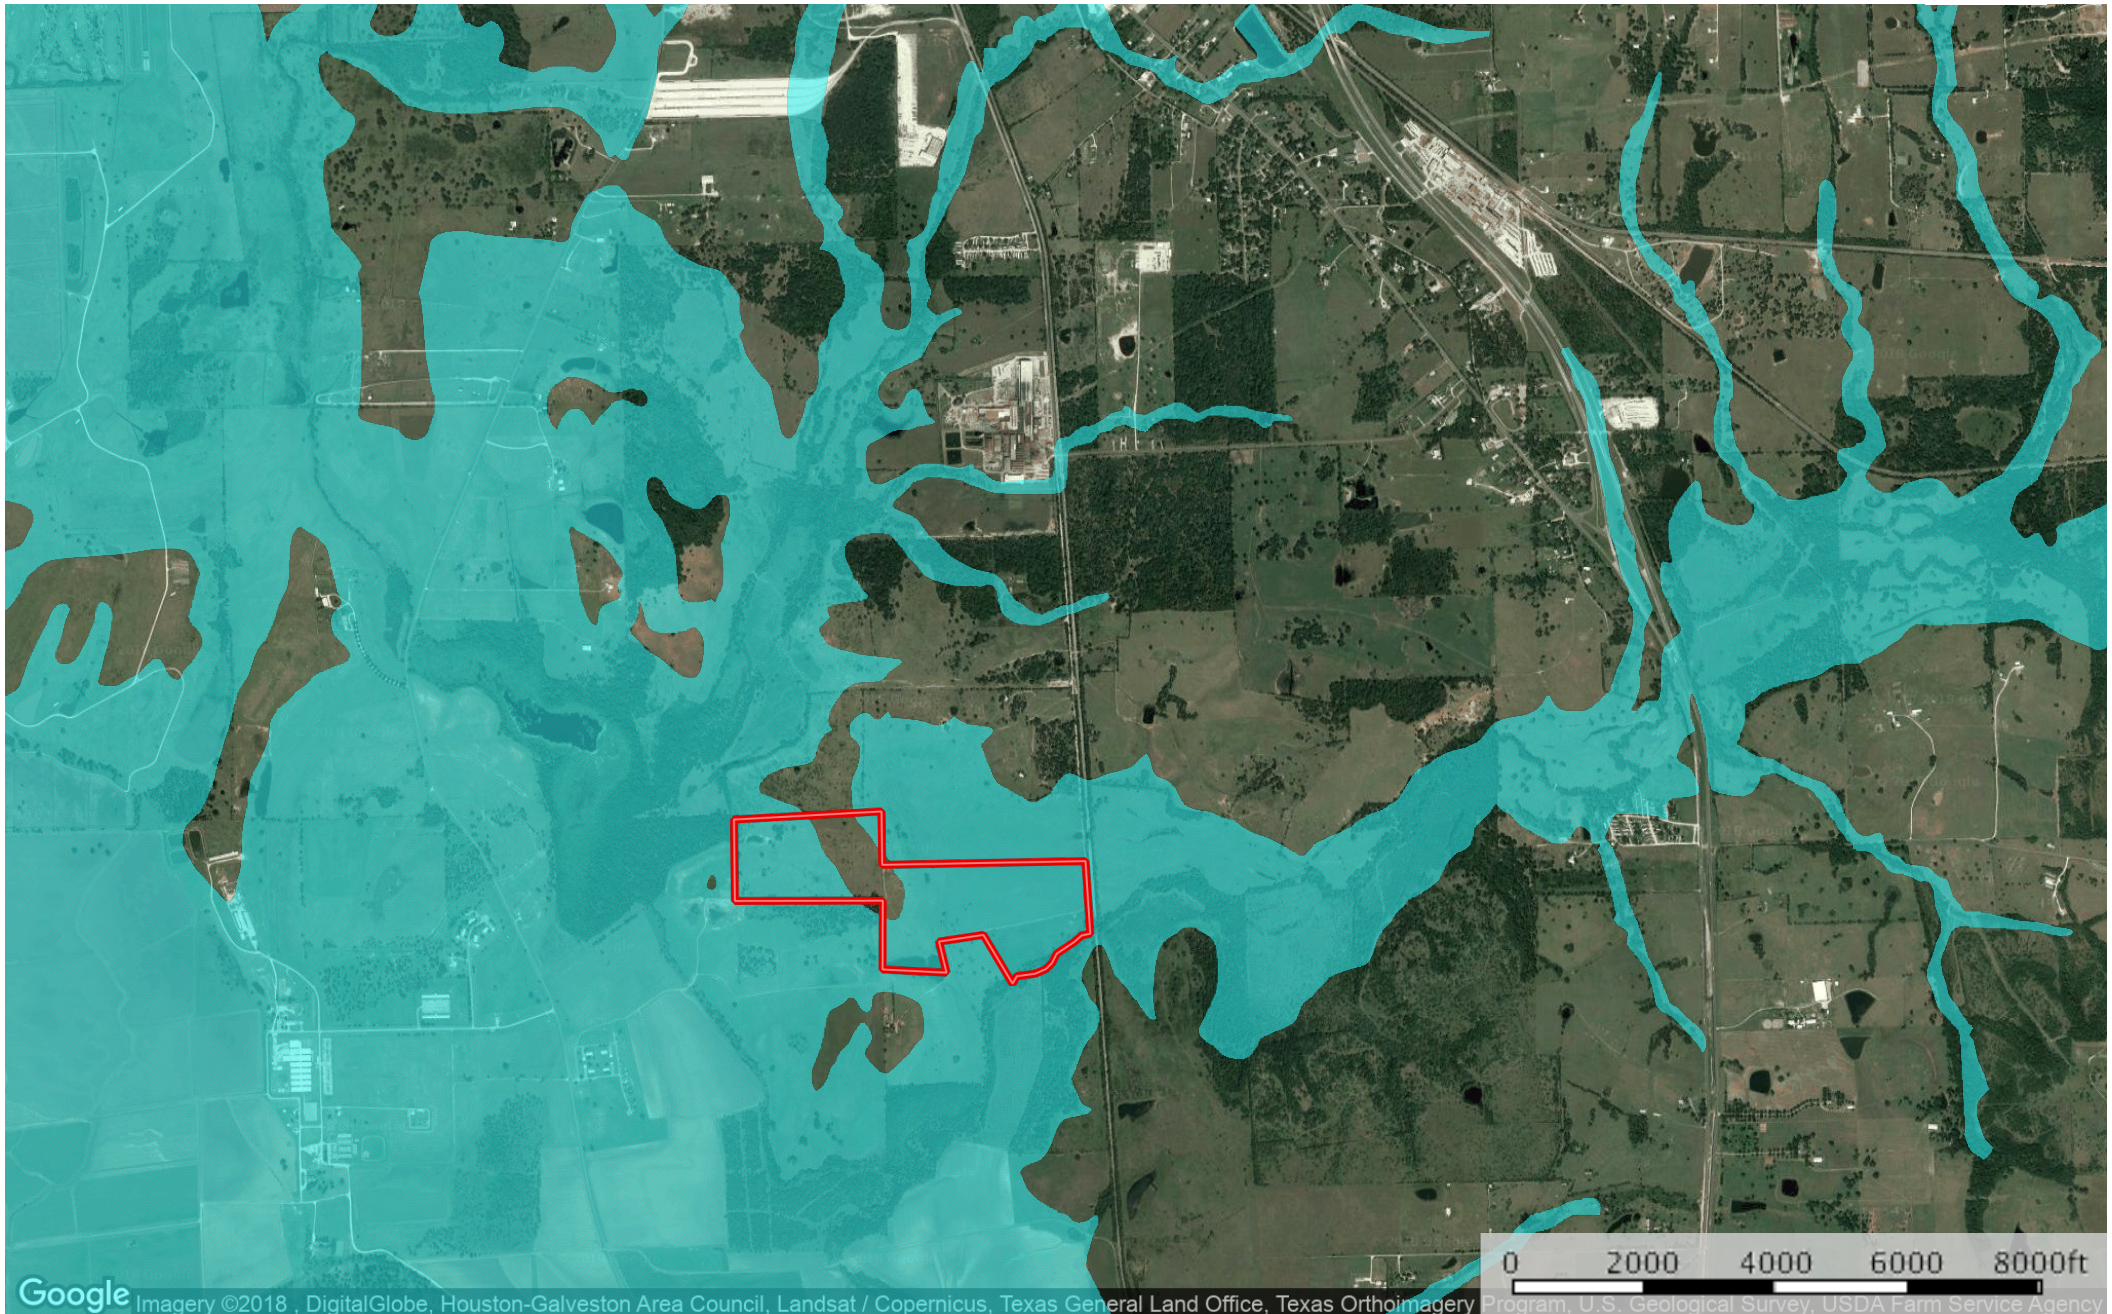

120.17 Acres
Grimes County, Texas, 120.17 AC +/-

Google Imagery ©2018, DigitalGlobe, Houston-Galveston Area Council, Landsat / Copernicus, Texas General Land Office, Texas Orthoimagery Program, U.S. Geological Survey, USDA Farm Service Agency

-  Boundary
-  100 Year Floodplain
-  500 Year Floodplain