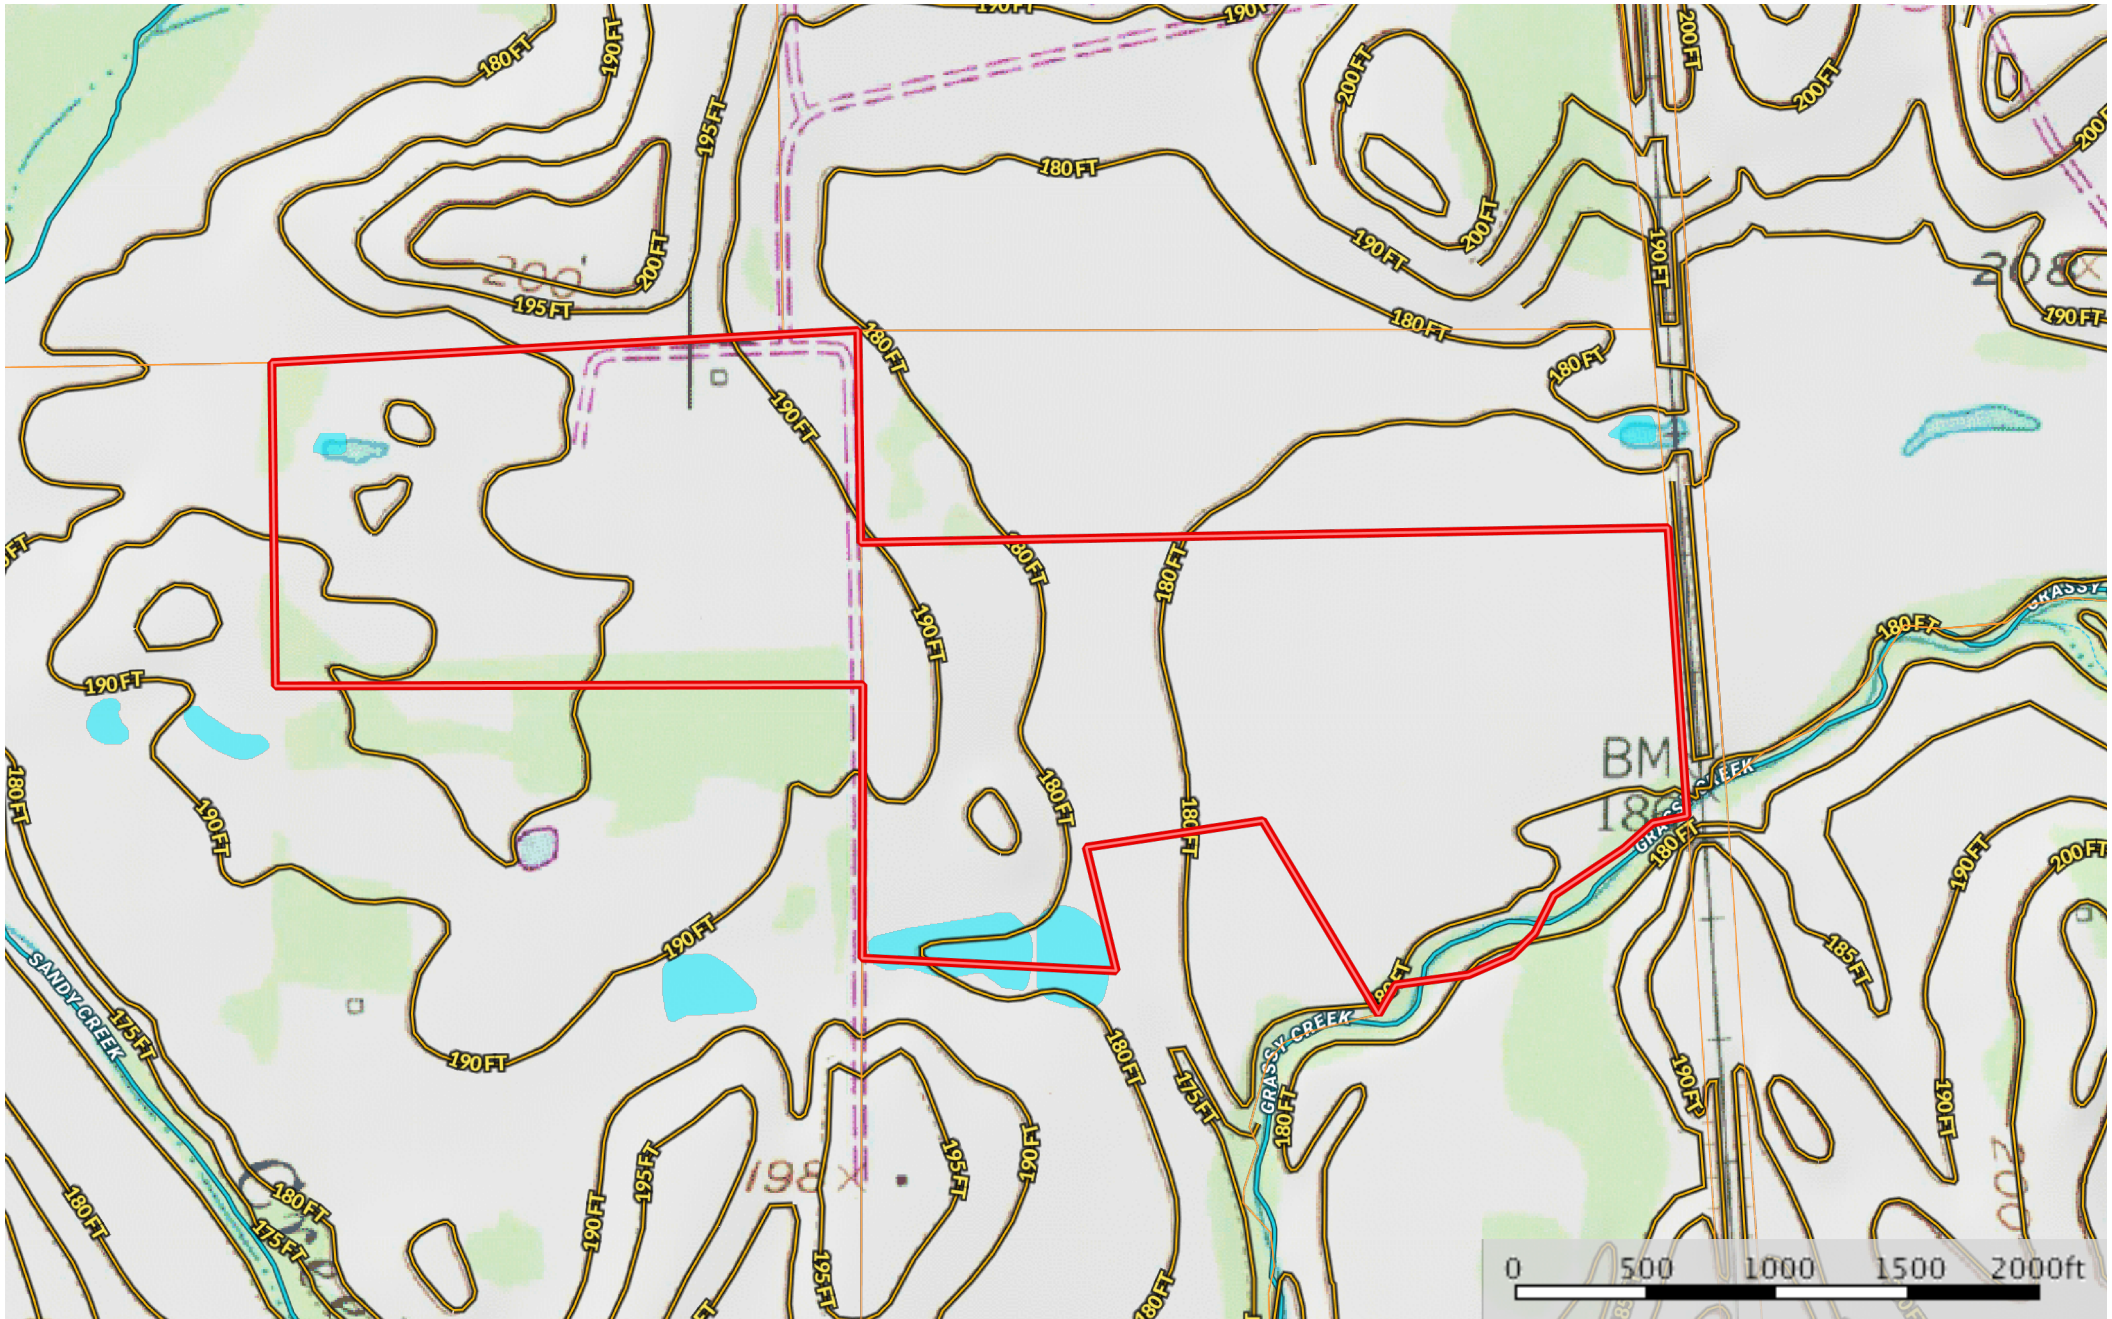

# 120.17 Acres

Grimes County, Texas, 120.17 AC +/-

-  Boundary
-  Stream, Intermittent
-  River/Creek
-  Water Body