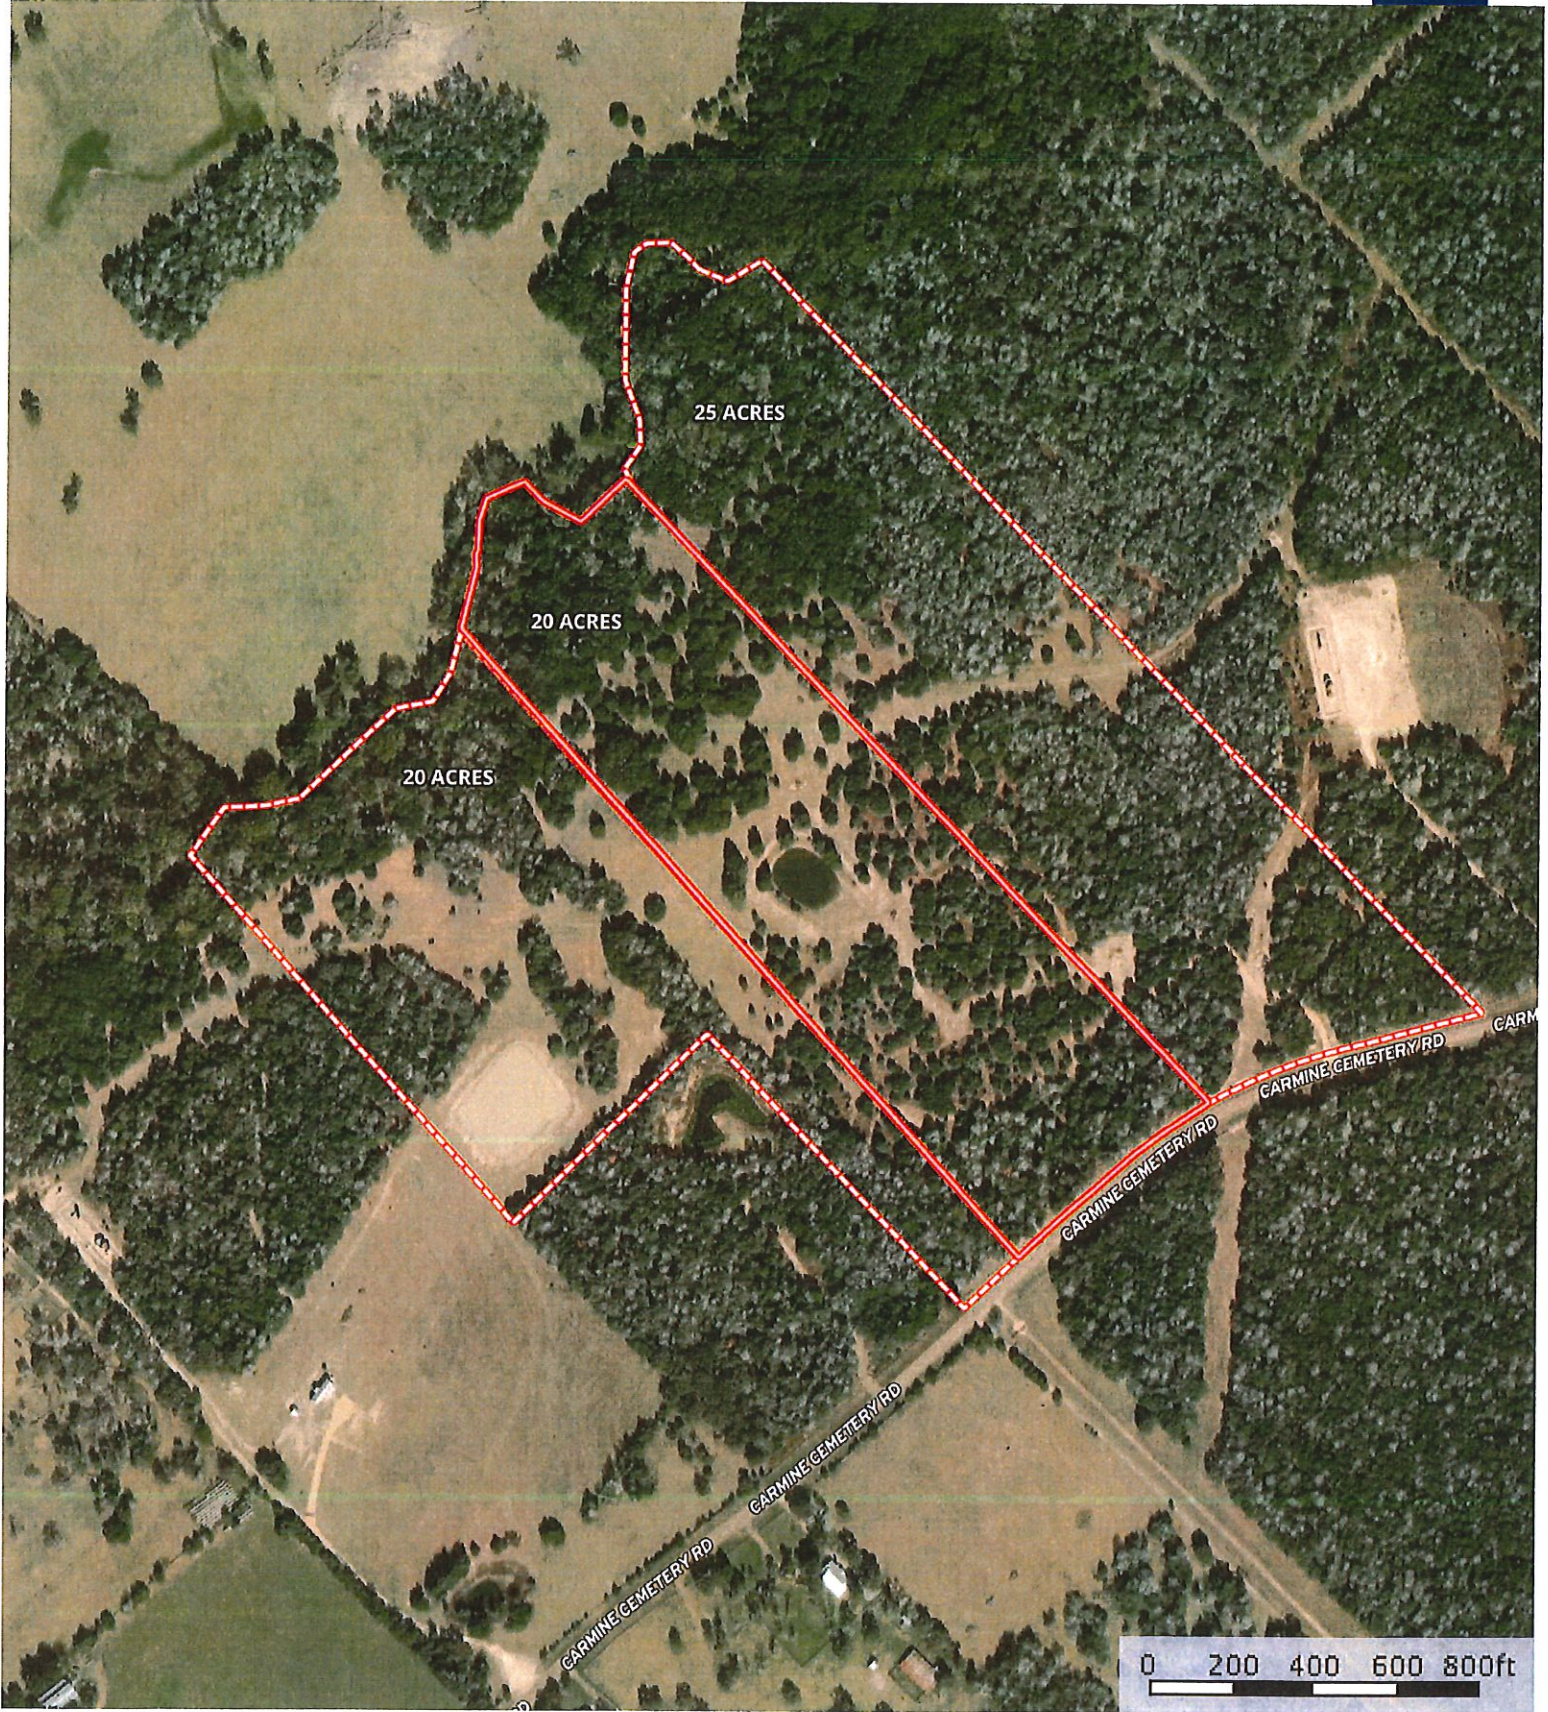

Carmine cemetery Rd
Fayette County, Texas, AC +/-

Boundary Boundary

Ashley Mitchell
P: 281-793-3491

roundtoprealtor@gmail.com

The information contained herein was obtained from sources deemed to be reliable. MapRight Services makes no warranties or guarantees as to the completeness or accuracy thereof.