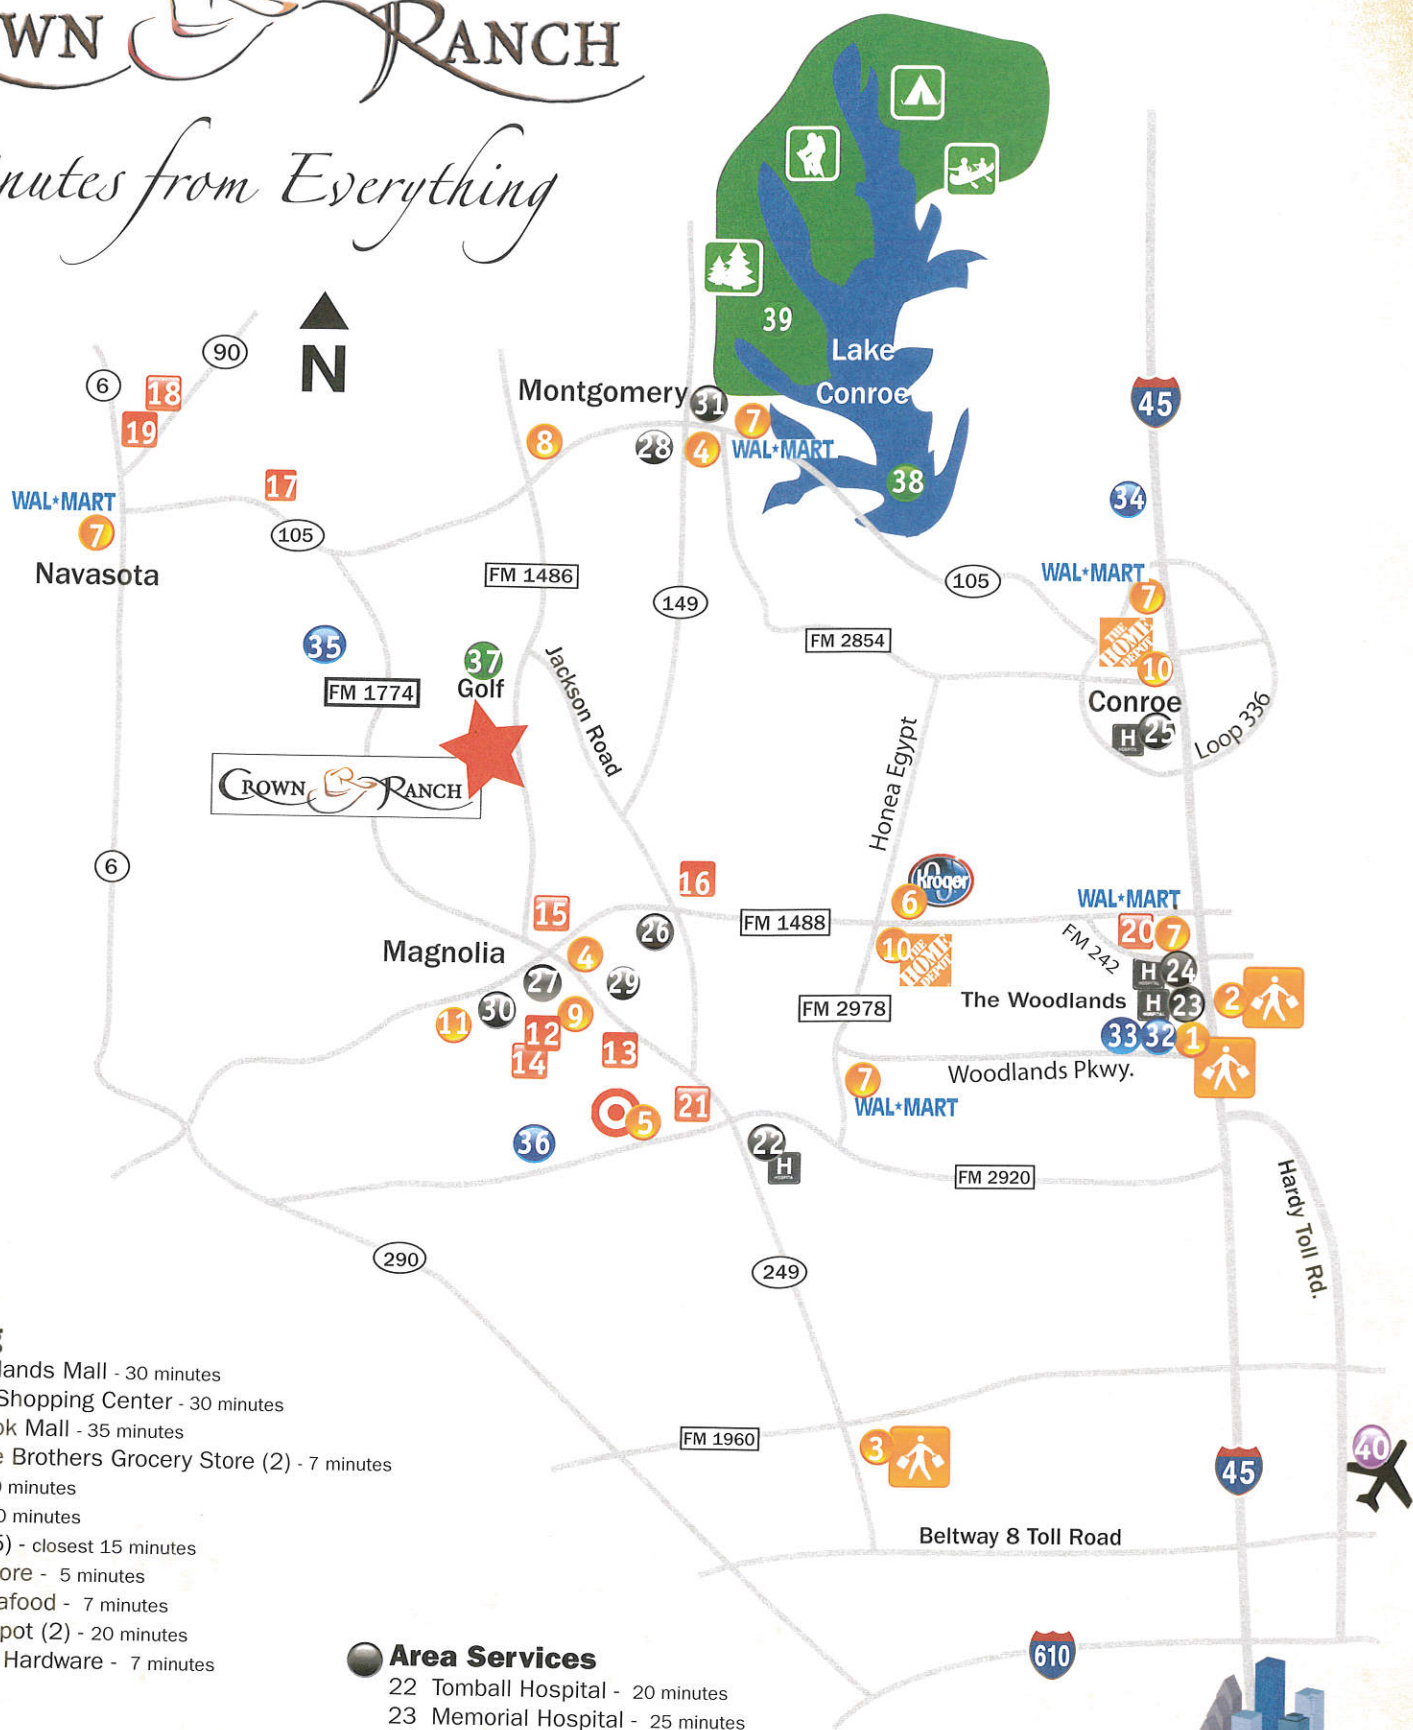

CROWN RANCH

Minutes from Everything

Shopping

- 1 The Woodlands Mall - 30 minutes
- 2 Portofino Shopping Center - 30 minutes
- 3 Willowbrook Mall - 35 minutes
- 4 Brookshire Brothers Grocery Store (2) - 7 minutes
- 5 Target - 20 minutes
- 6 Kroger - 20 minutes
- 7 Walmart (5) - closest 15 minutes
- 8 Country Store - 5 minutes
- 9 Kemah Seafood - 7 minutes
- 10 Home Depot (2) - 20 minutes
- 11 Magnolia Hardware - 7 minutes

Navasota Schools

- 17 High Point Elementary
- 18 Navasota Jr. High
- 19 Navasota High School
- 20 Montgomery Community College
and University Center
- 21 Tomball College

Area Services

- 22 Tomball Hospital - 20 minutes
- 23 Memorial Hospital - 25 minutes
- 24 St. Lukes Hospital - 25 minutes
- 25 Conroe Regional Medical Center - 30 minutes
- 26 Magnolia Police Department - 7 minutes
- 27 Magnolia Post Office - 7 minutes
- 28 Montgomery Post Office - 7 minutes
- 29 Magnolia Library - 7 minutes
- 30 Magnolia Chamber of Commerce - 7 minutes
- 31 Montgomery Library - 7 minutes

Area Entertainment

- 32 Tinseltown Theatre - 25 minutes
- 33 Cynthia Woods Mitchell Pavilion
- 34 Grand Theater - 35 minutes
- 35 King's Orchard & Texas Renaissance
Festival - 10 minutes
- 36 Showboat Drive In

Recreation

- 37 Blaketree Golf Club - 2 minutes
- 38 Lake Conroe - 20 minutes
- 39 National Forest - 161,000 acres,
150 miles of hiking trails - 25 minutes

Transportation

- 40 Intercontinental Airport - 50 minutes