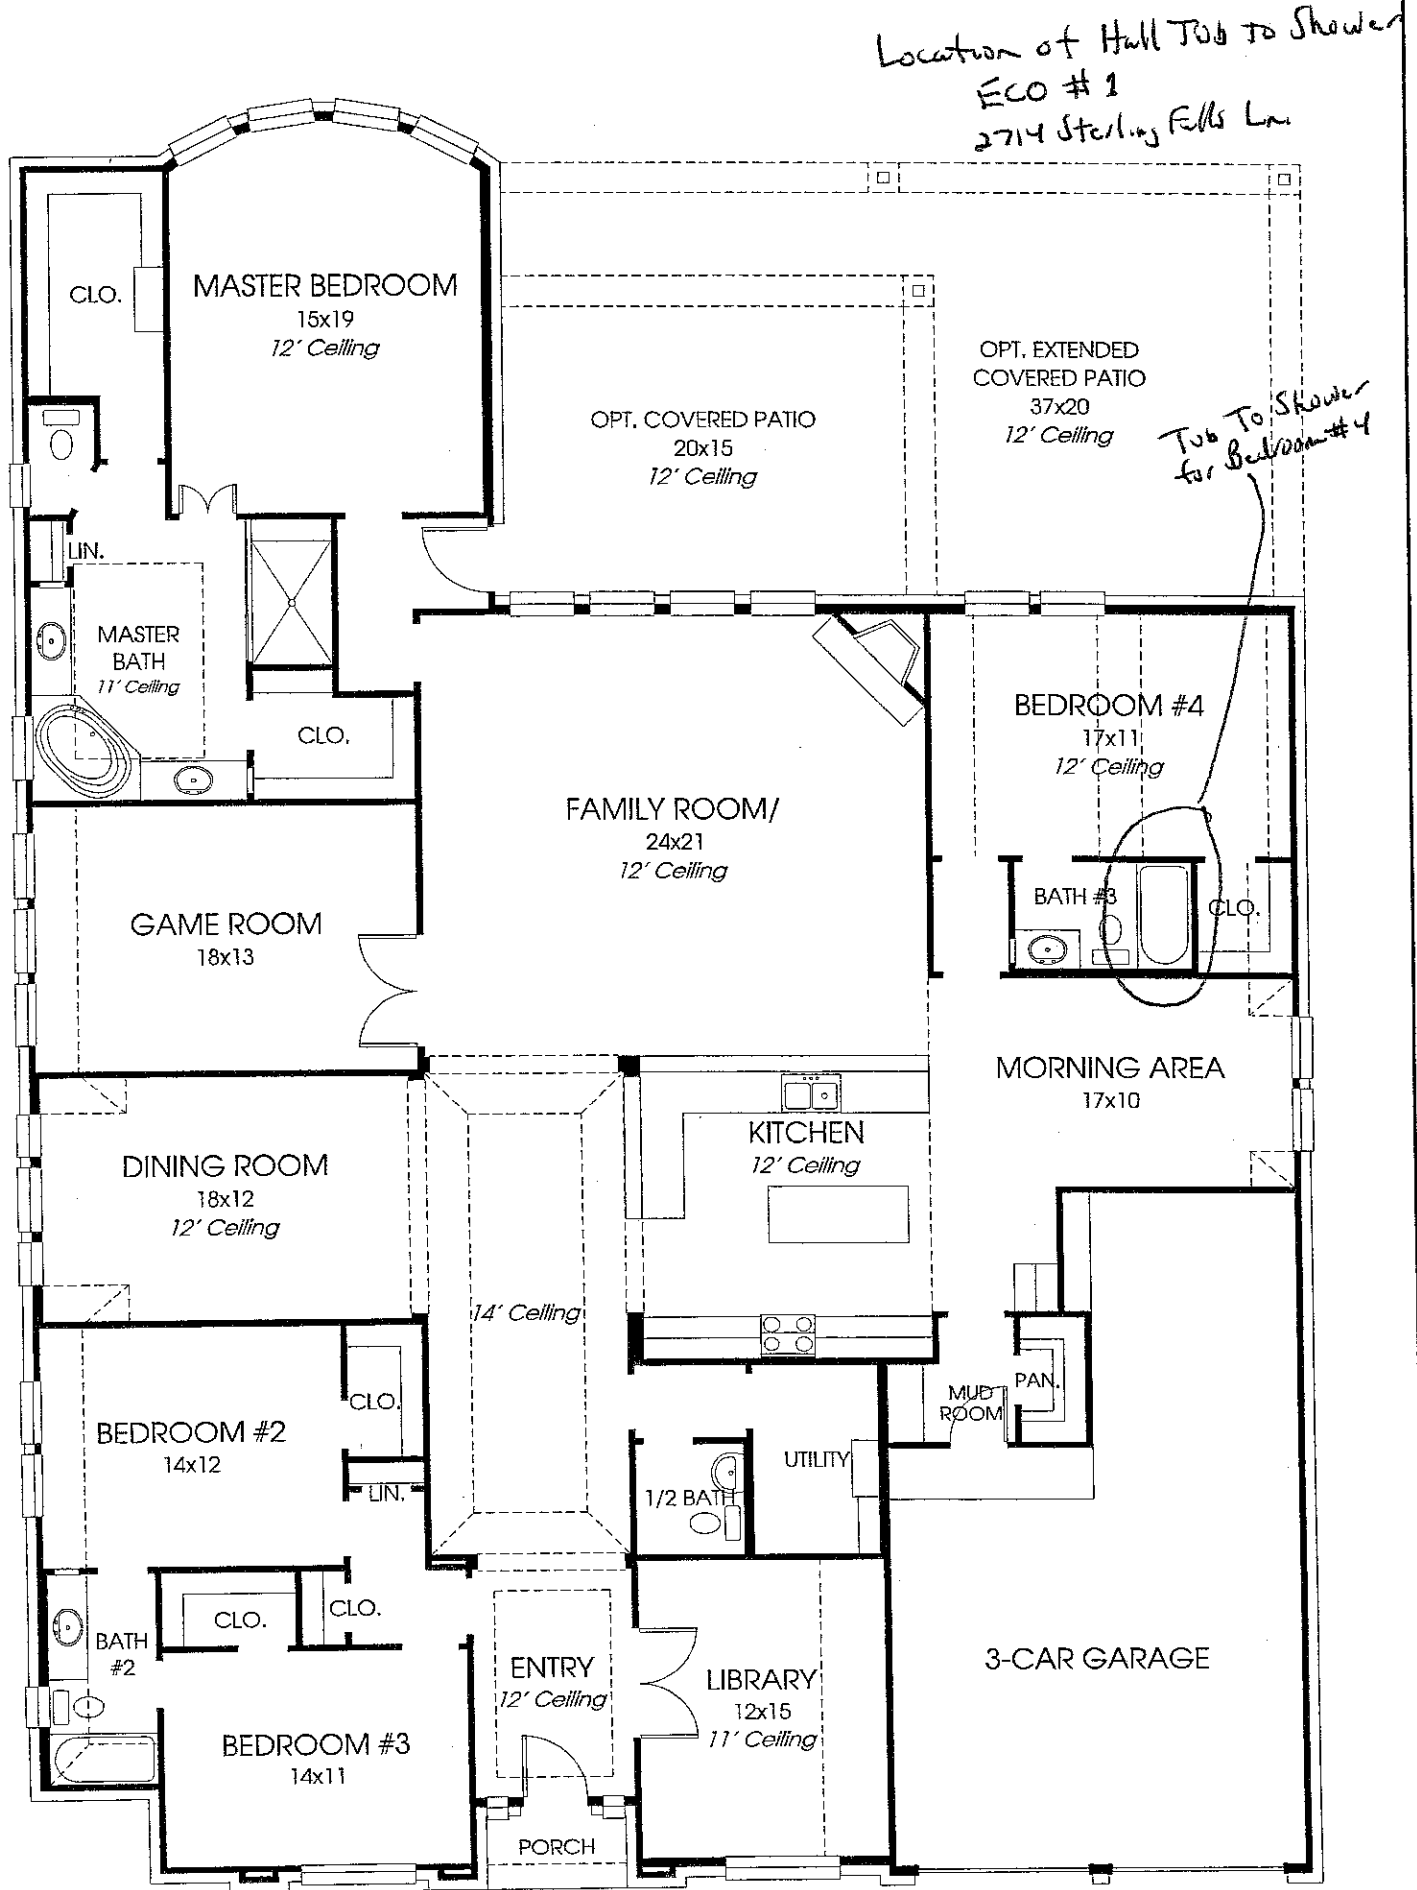

DESIGNS

Design 3578W

This home contains approximately 3,578 square feet.*

*See Page 2 for Details and Disclaimers.
© Perry Homes, LLC 2015

11/17/2015
(7' CL.)

PERRY HOMES