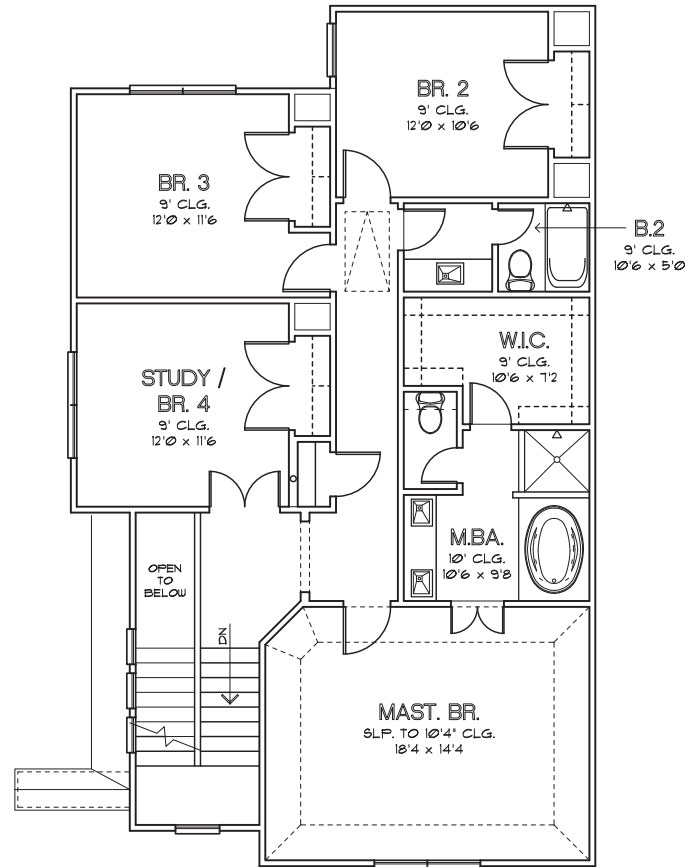

CITY HOMES
CHOICE

HOLLISTER PARK
THE BAUER / 2,027 SQ.FT.

FIRST FLOOR

SECOND FLOOR

CHOICE IS THE ULTIMATE LUXURY