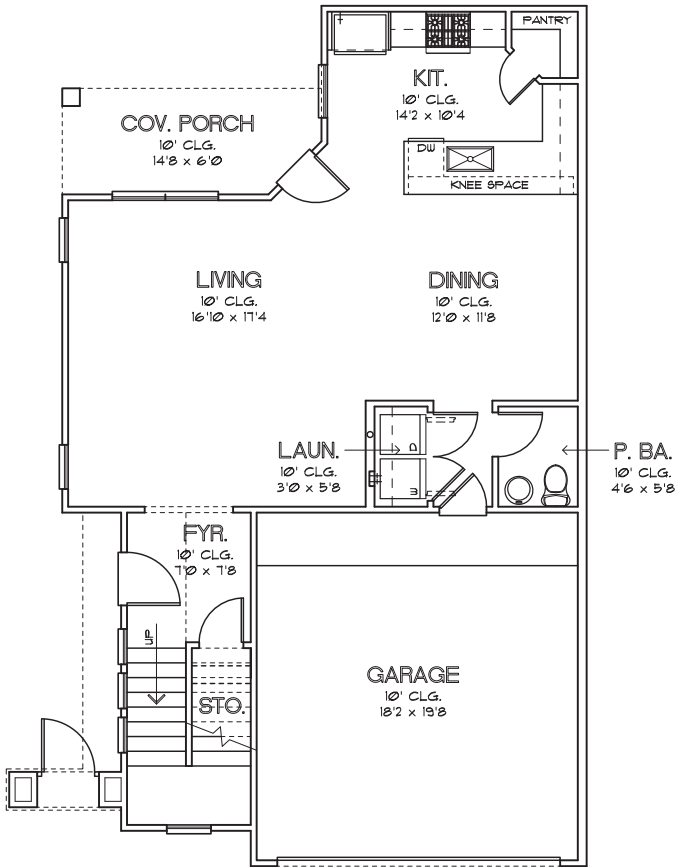

CITY HOMES
CHOICE

HOLLISTER PARK
THE BAUER / 2,027 SQ.FT.

FIRST FLOOR

SECOND FLOOR

CHOICE IS THE ULTIMATE LUXURY