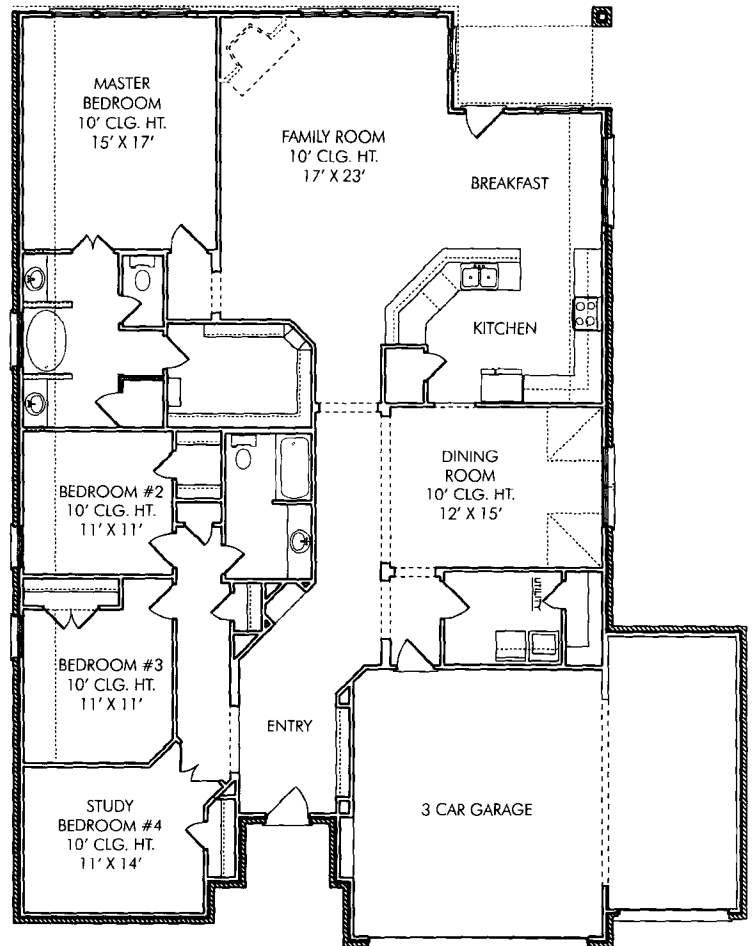

## THE GLOSTER • 2,492 Sq. Ft.

- 4 Bedrooms, 2 Baths
- Spacious Family Room
- Master Bedroom with Large Walk-In Closet

OPTIONAL SECOND FLOOR

FIRST FLOOR

Approved by: 03/20/15

All square footage is approximate. Anglia Homes reserves the right to change specifications and designs without notice.