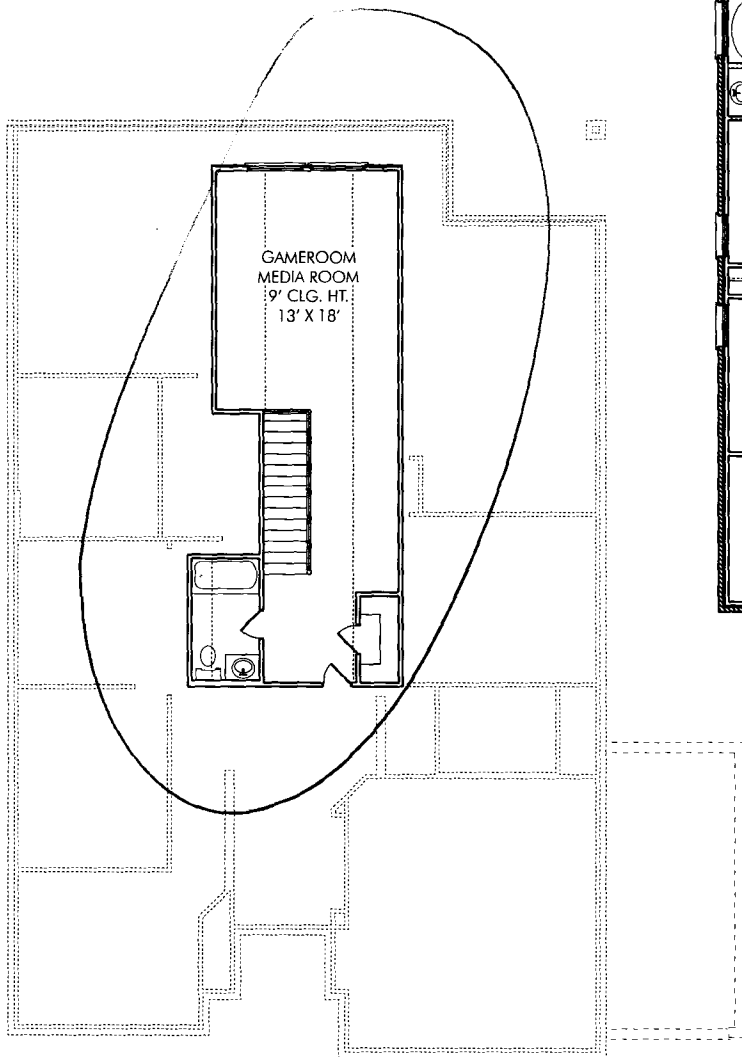

## THE GLOSTER • 2,492 Sq. Ft.

- 4 Bedrooms, 2 Baths
- Spacious Family Room
- Master Bedroom with Large Walk-In Closet

OPTIONAL SECOND FLOOR

FIRST FLOOR

Approved by: 03/20/15

All square footage is approximate. Anglia Homes reserves the right to change specifications and designs without notice.