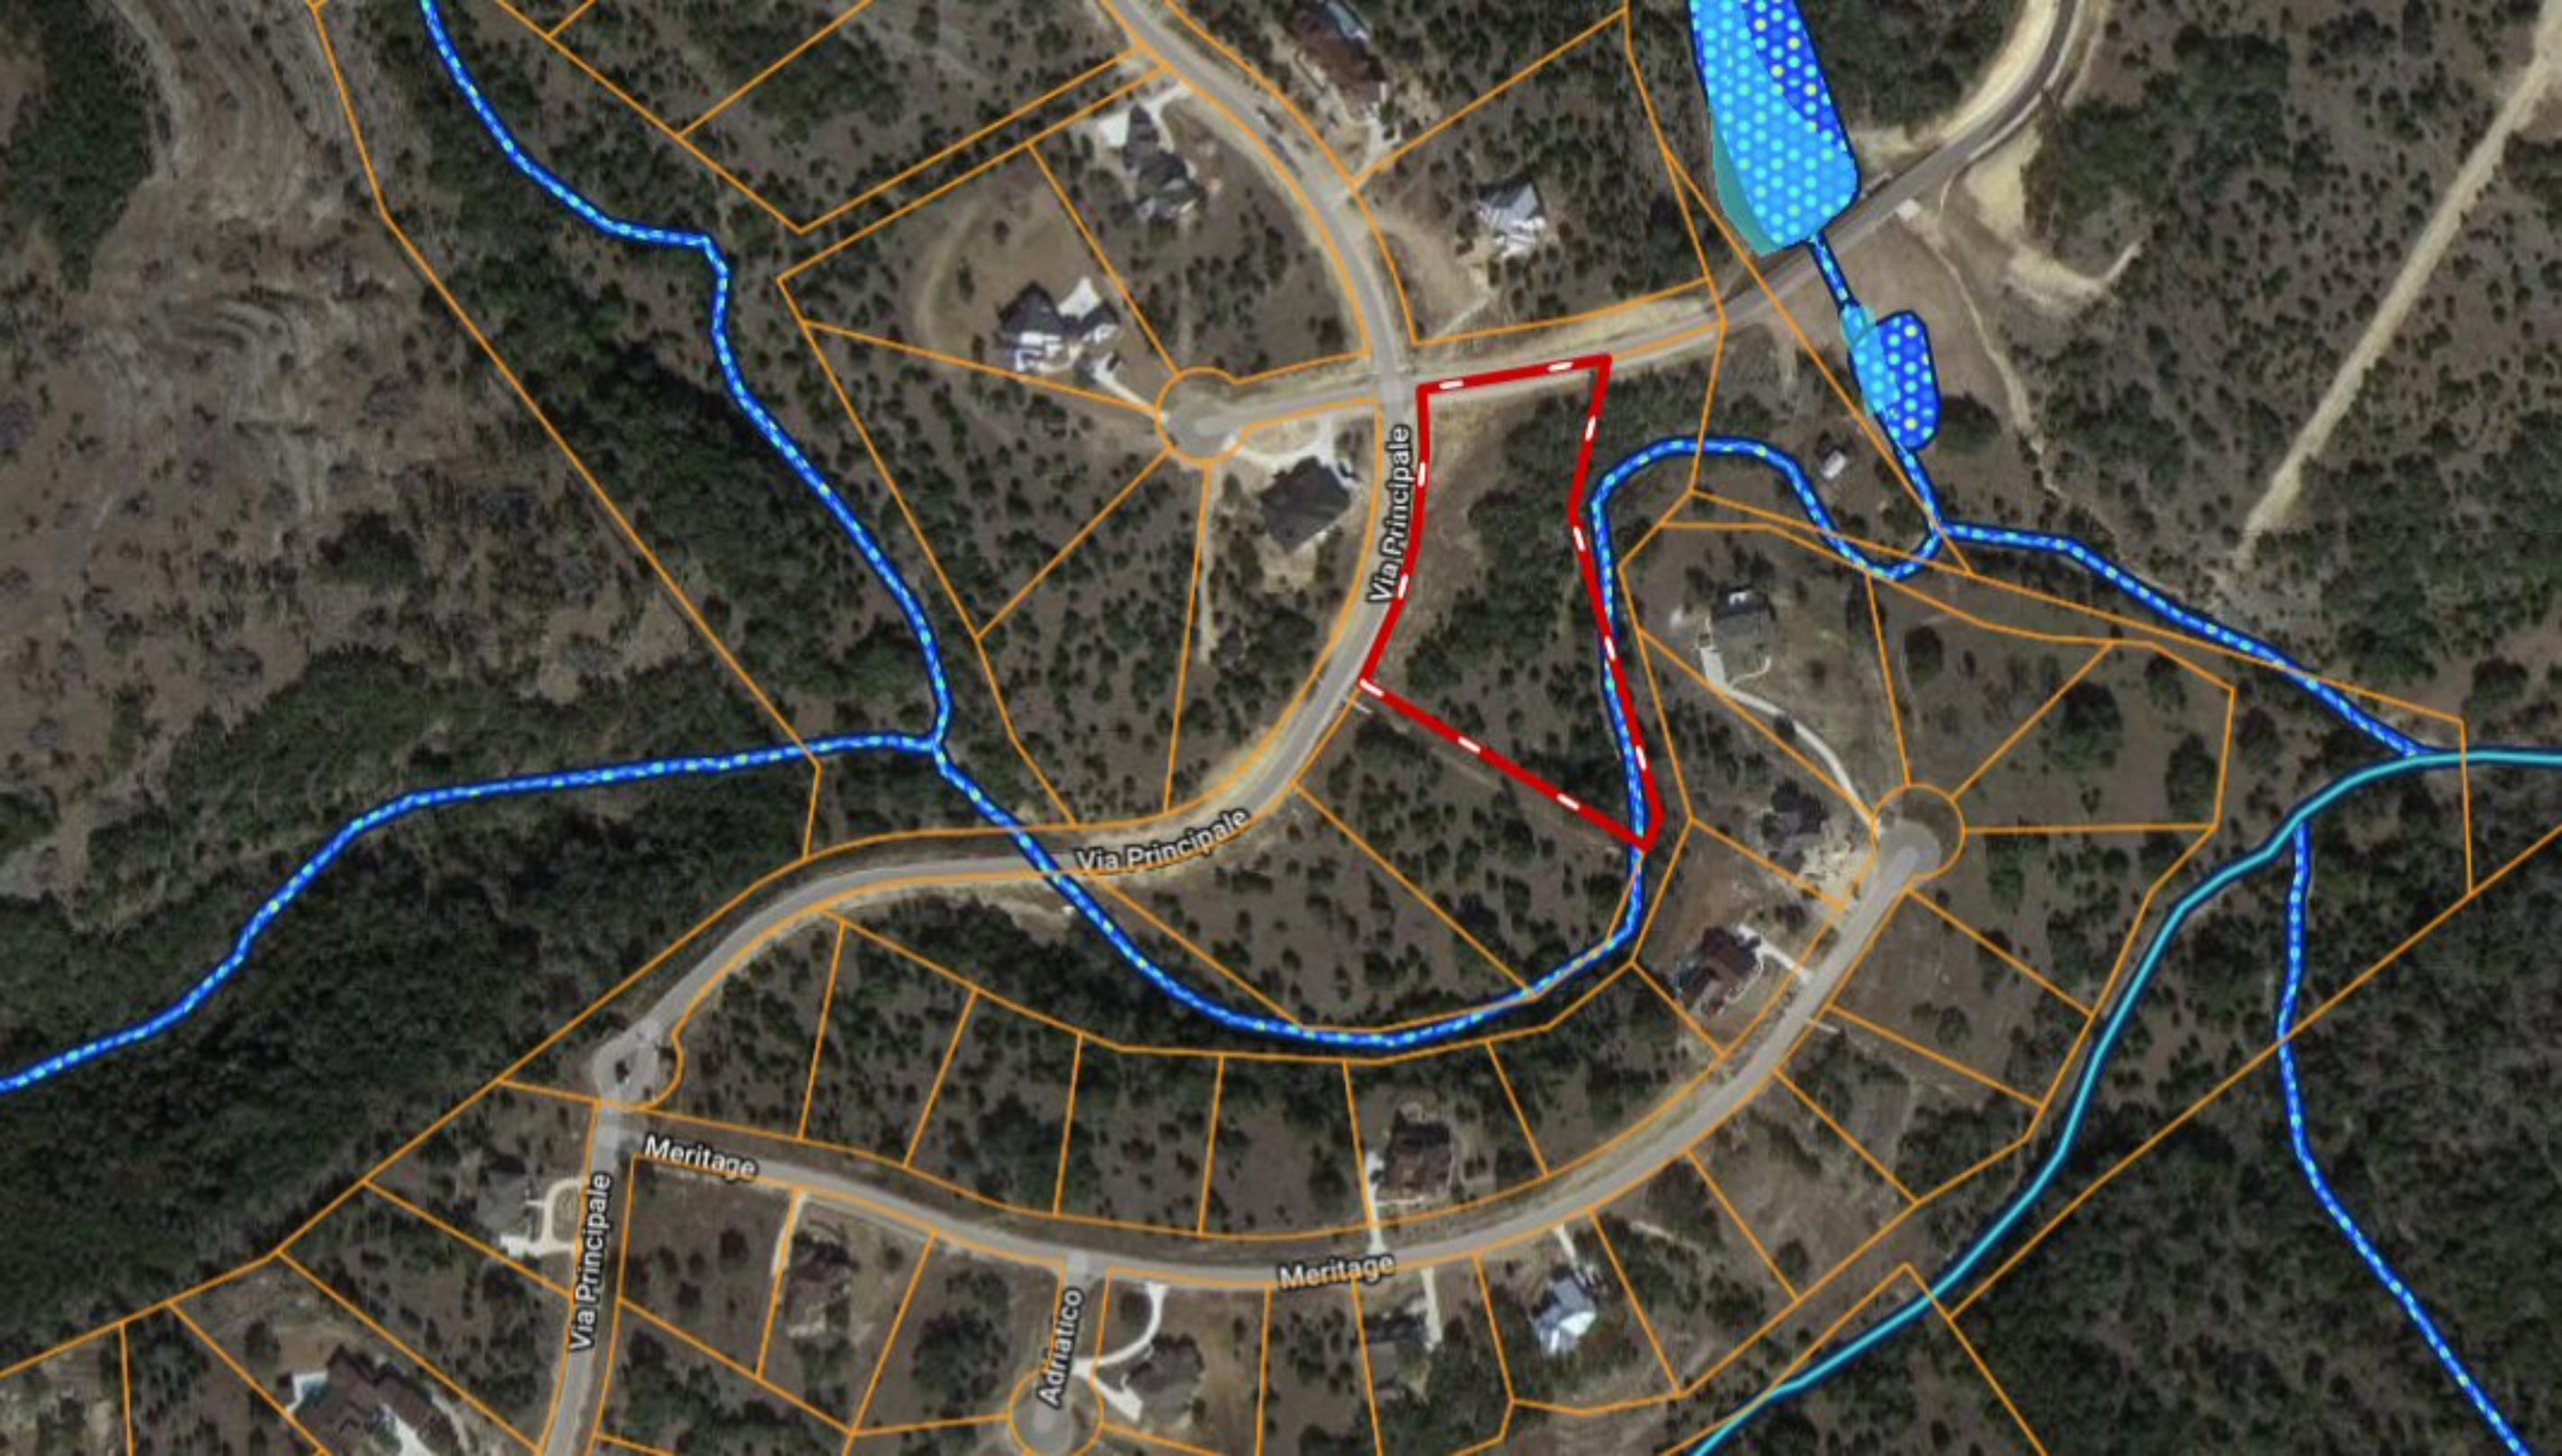

*** THREE ACRES *** 1516 Via Principale [Lot 1298]

Copyright © and (P) 1988–2010 Microsoft Corporation and/or its suppliers. All rights reserved. <http://www.microsoft.com/mapoint/>
Certain mapping and direction data © 2010 NAVTEQ. All rights reserved. The Data for areas of Canada includes information taken with permission from Canadian authorities, including: © Her Majesty the Queen in Right of Canada, © Queen's Printer for Ontario. NAVTEQ and NAVTEQ ON BOARD are trademarks of NAVTEQ. © 2010 Tele Atlas North America, Inc. All rights reserved. Tele Atlas and Tele Atlas North America are trademarks of Tele Atlas, Inc. © 2010 by Applied Geographic Systems. All rights reserved.

Via Principale

Via Principale

Meritage

Meritage

Adriatico

Via Principale

Via Principale

Via Principale

Via Principale

Via Principale