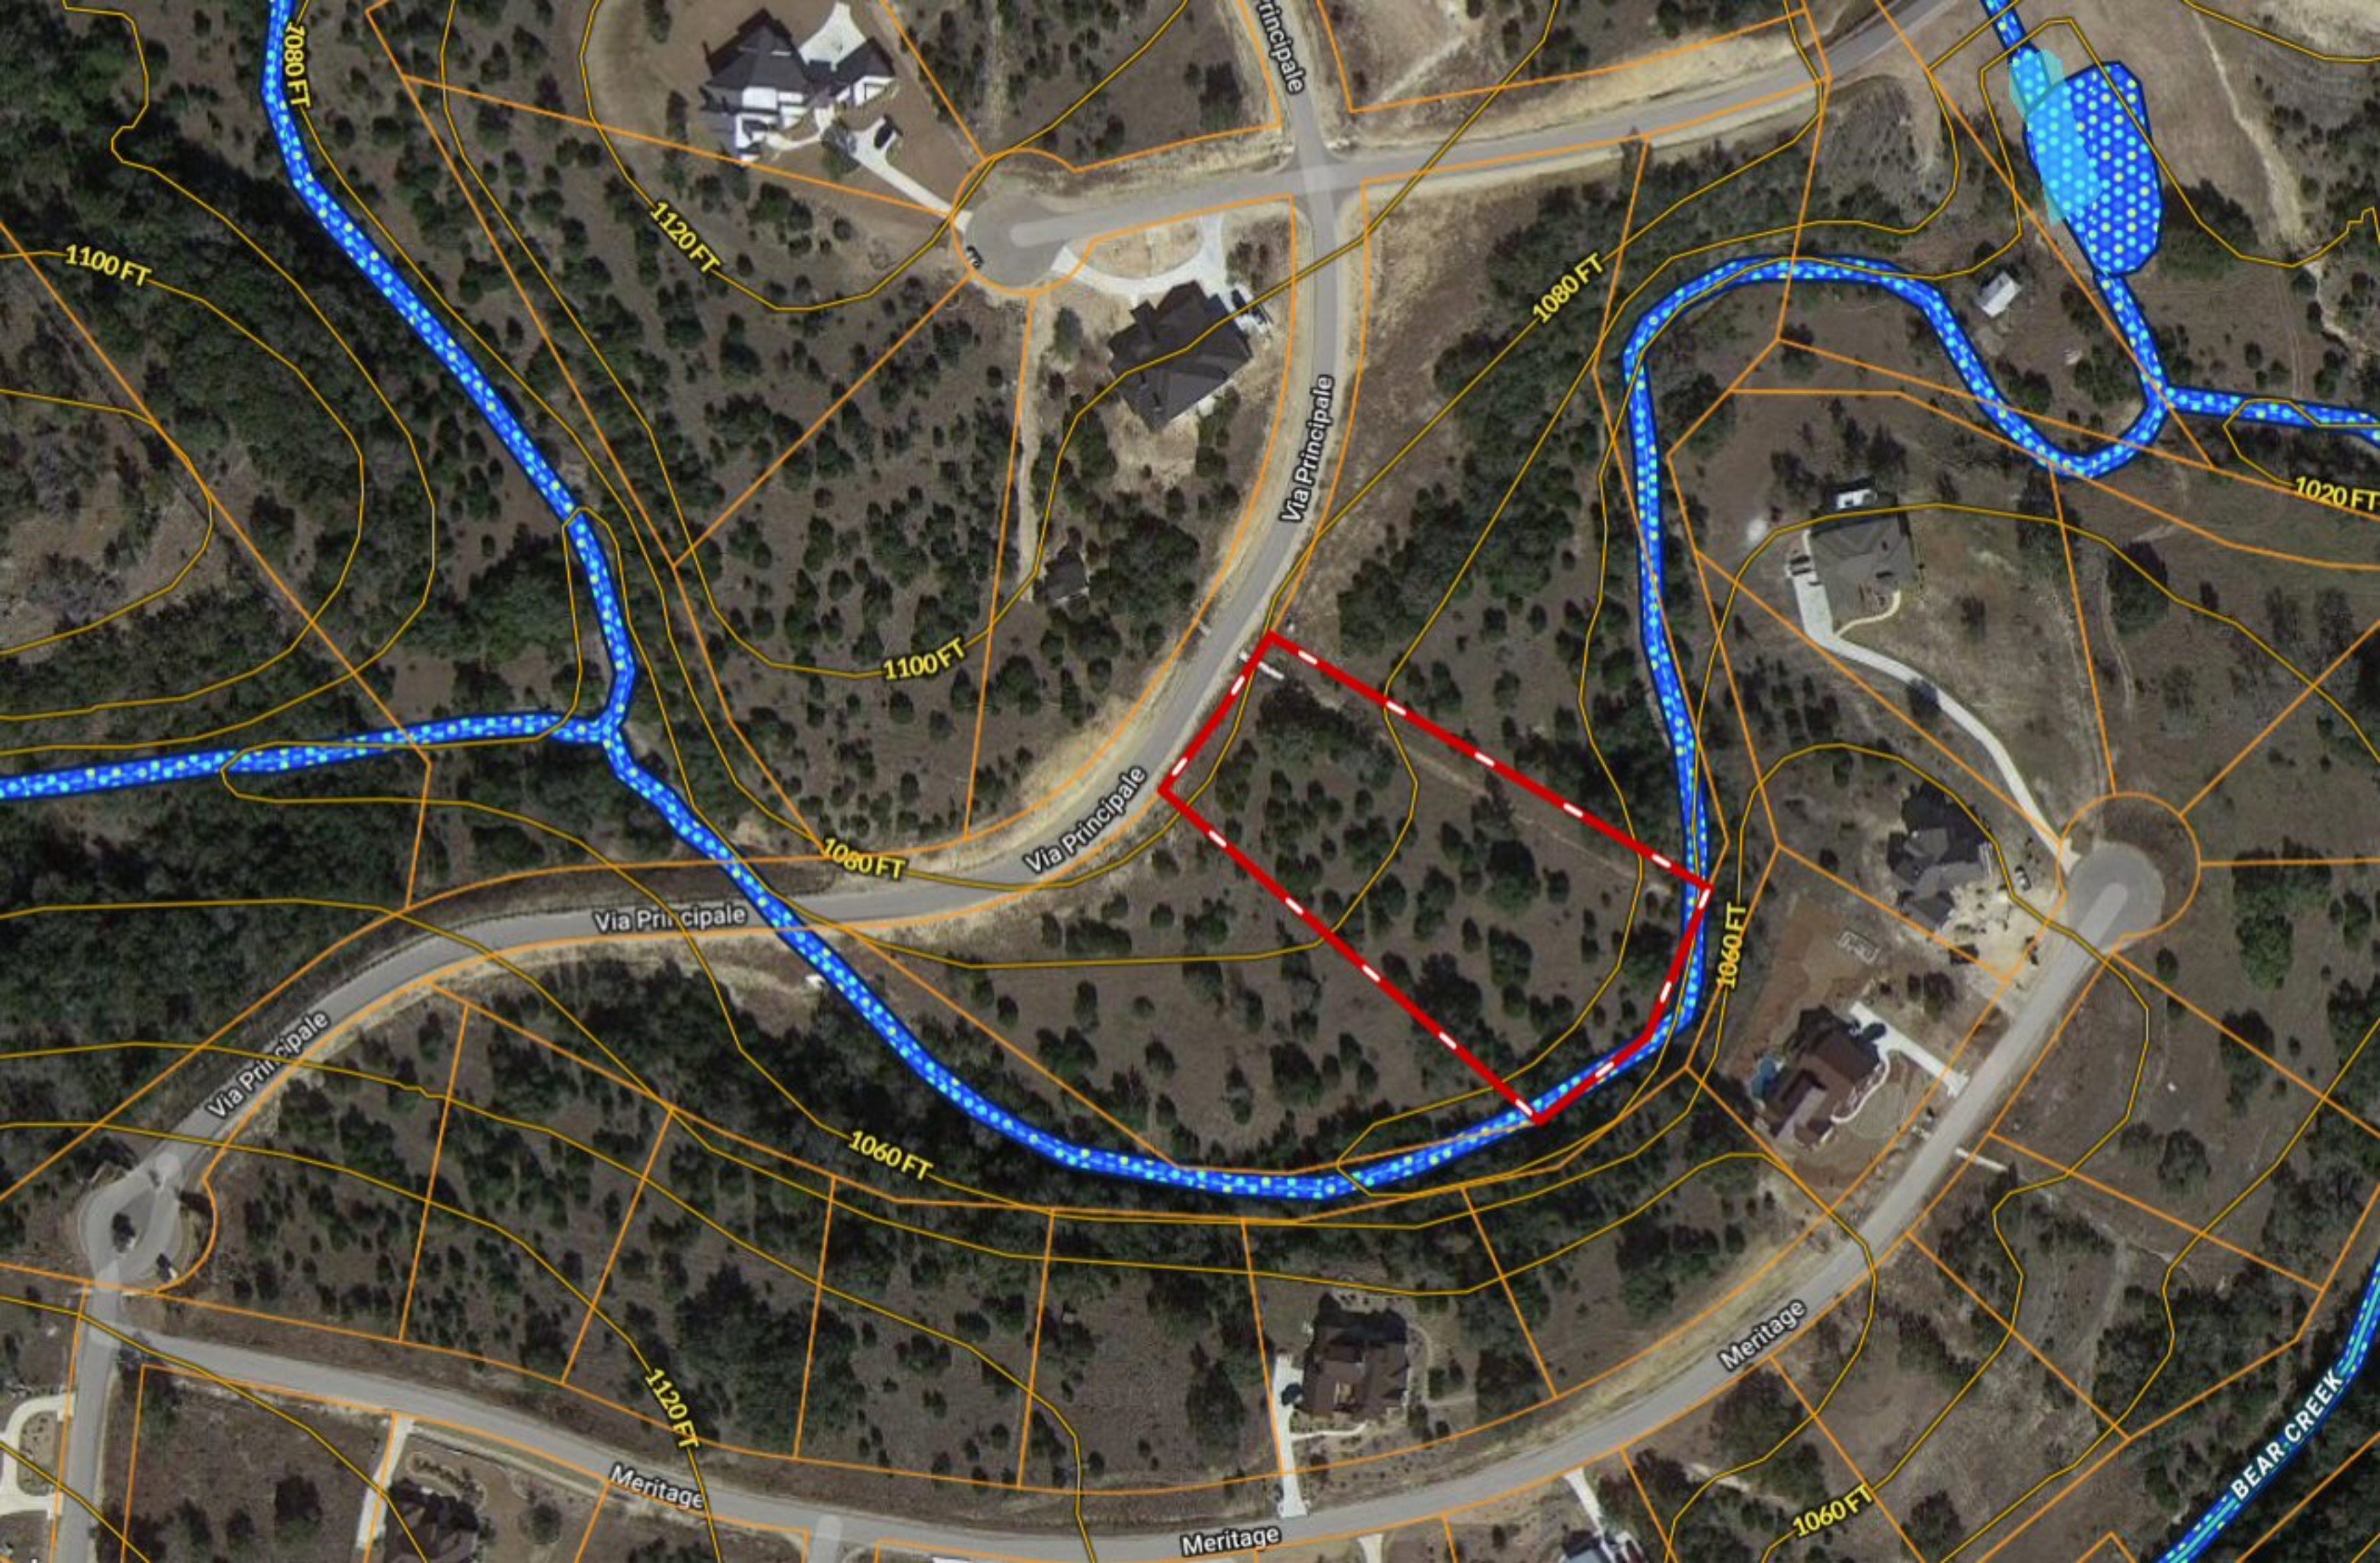

*** TWO ACRES *** 1512 Via Principale [Lot 1297]

Copyright © and (P) 1988–2010 Microsoft Corporation and/or its suppliers. All rights reserved. <http://www.microsoft.com/mappoint/>
Certain mapping and direction data © 2010 NAVTEQ. All rights reserved. The Data for areas of Canada includes information taken with permission from Canadian authorities, including: © Her Majesty the Queen in Right of Canada, © Queen's Printer for Ontario. NAVTEQ and NAVTEQ ON BOARD are trademarks of NAVTEQ. © 2010 Tele Atlas North America, Inc. All rights reserved. Tele Atlas and Tele Atlas North America are trademarks of Tele Atlas, Inc. © 2010 by Applied Geographic Systems. All rights reserved.

1100 FT

Via Principale

1080 FT

1060 FT

1060 FT

1080 FT

Via Principale

1080 FT

1060 FT

1060 FT

1060 FT

1060 FT

1060 FT

1080 FT

1060 FT

1060 FT

1080 FT