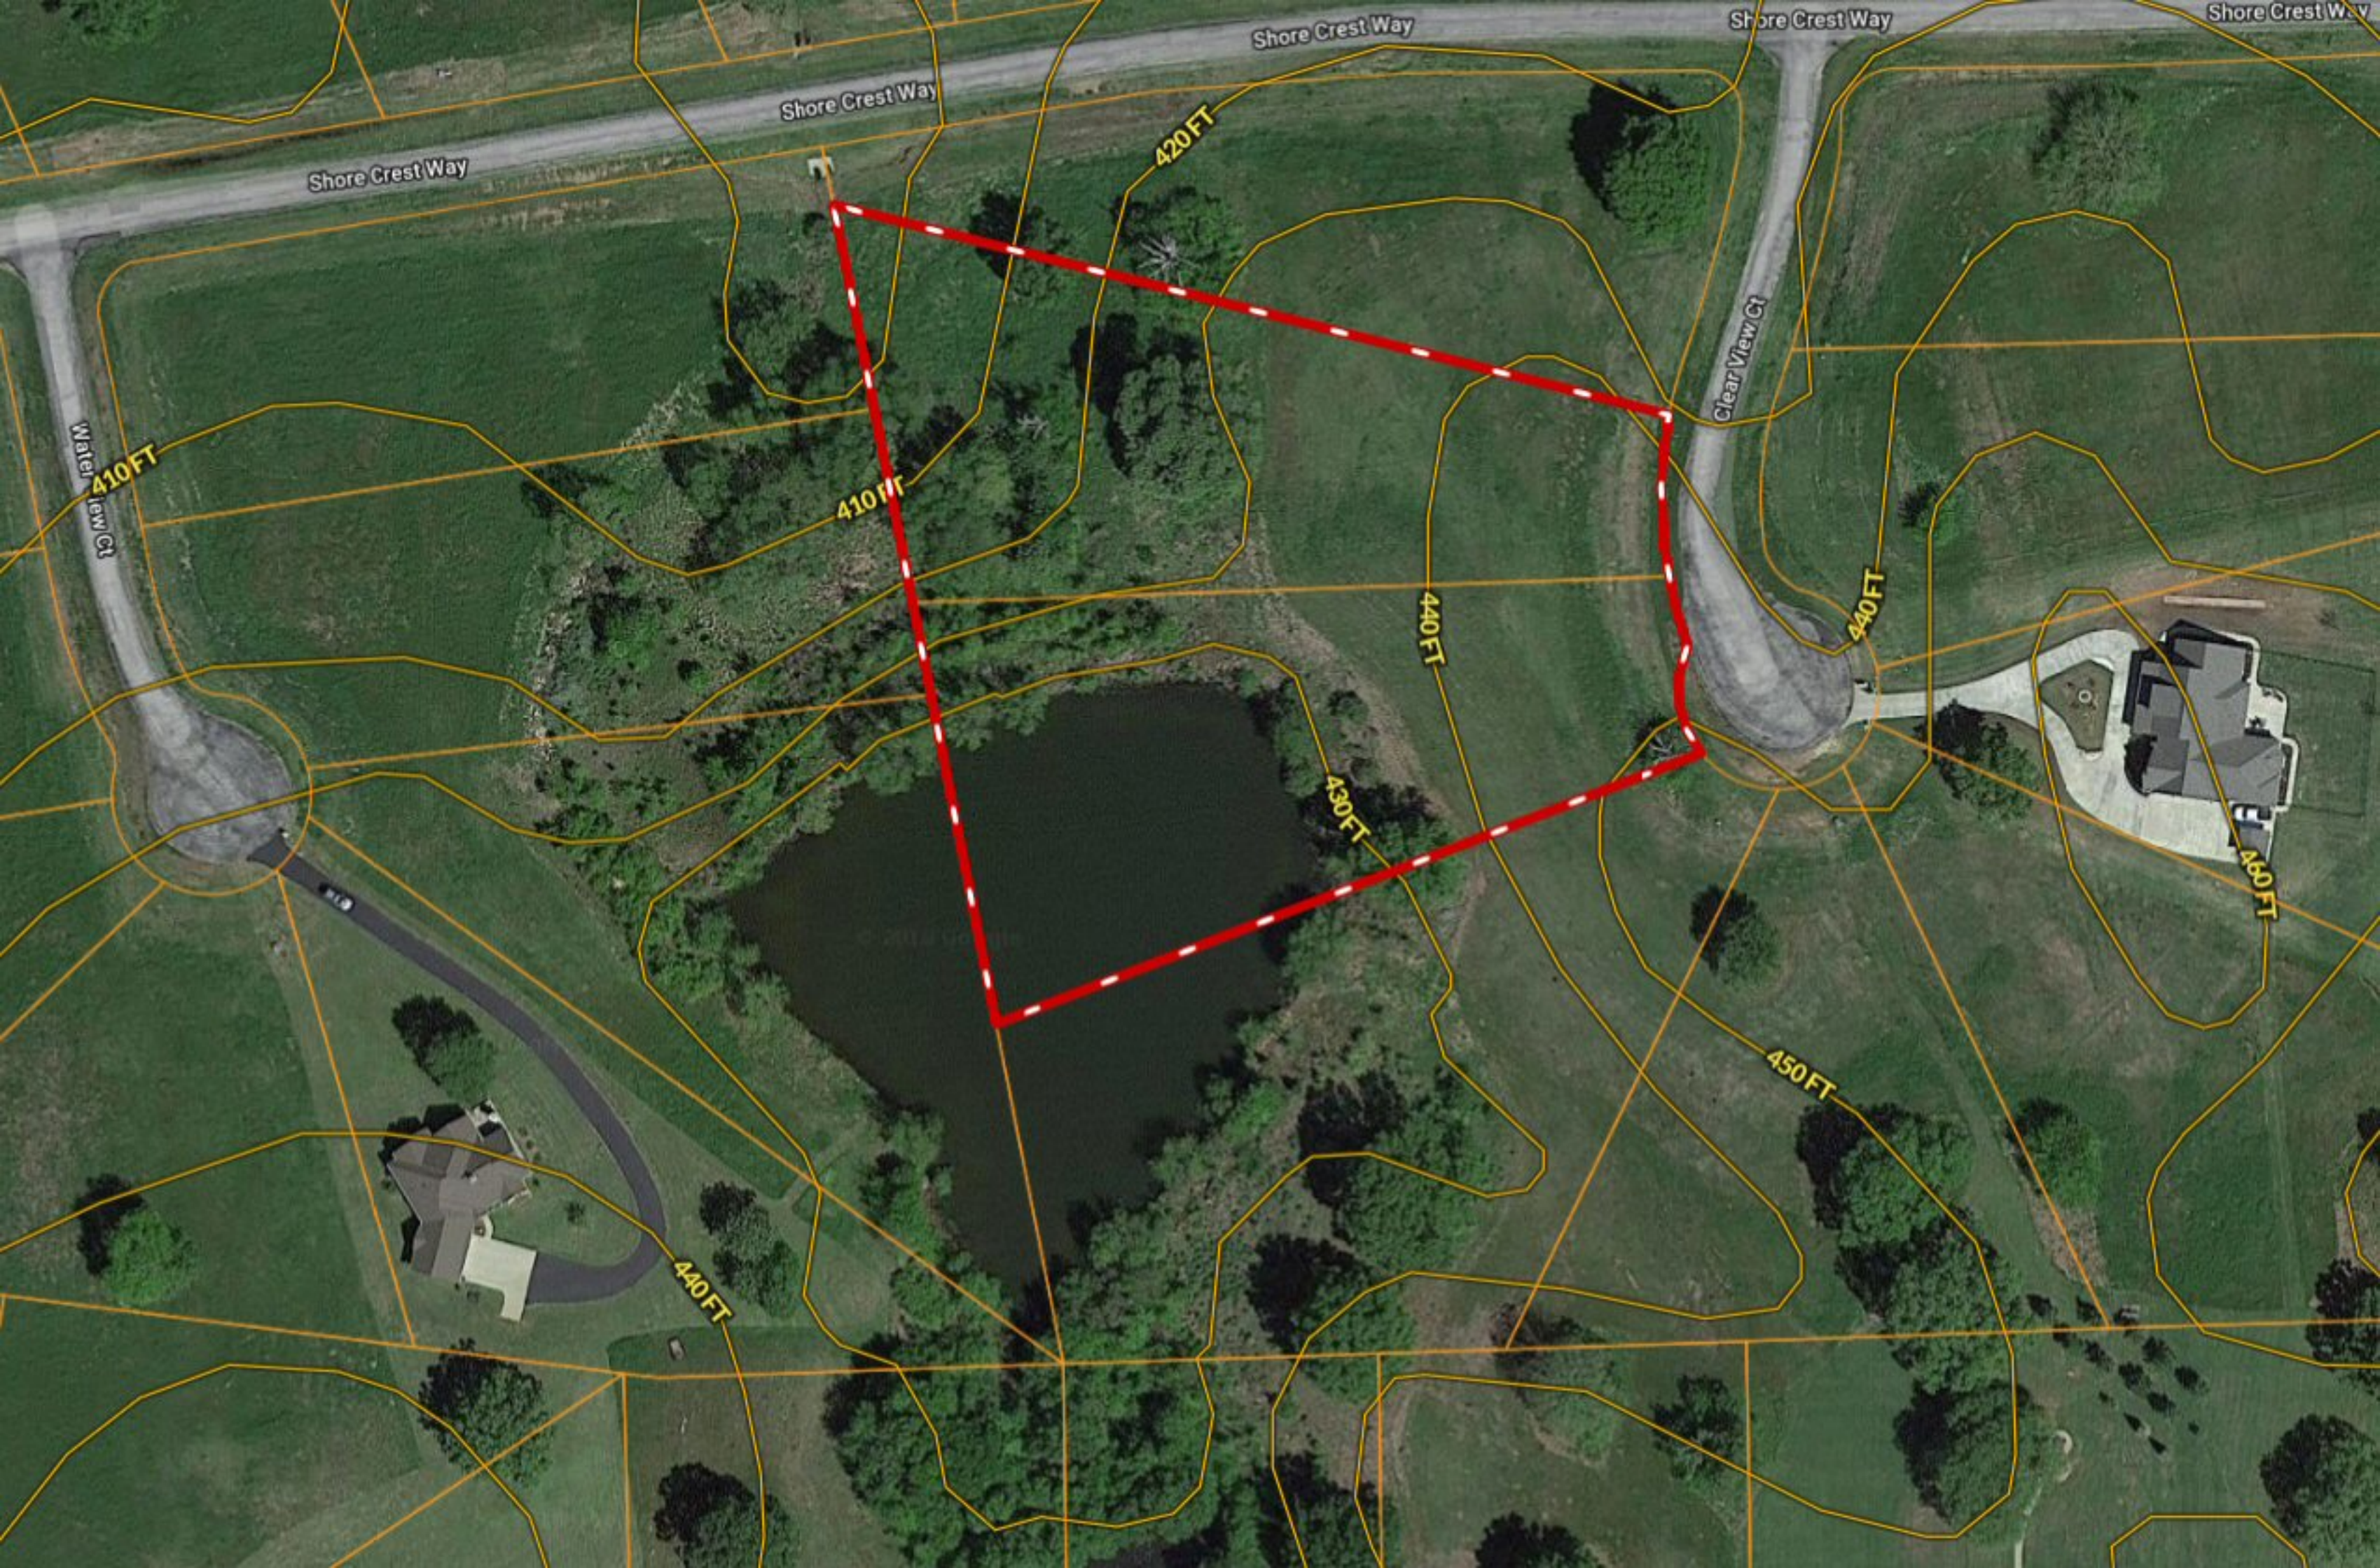

**** 2.47 ACRES with Pond ** Clear View Ct ~ Waters Edge Ranch**

Copyright © and (P) 1988–2010 Microsoft Corporation and/or its suppliers. All rights reserved. <http://www.microsoft.com/mappoint/>
Certain mapping and direction data © 2010 NAVTEQ. All rights reserved. The Data for areas of Canada includes information taken with permission from Canadian authorities, including: © Her Majesty the Queen in Right of Canada, © Queen's Printer for Ontario. NAVTEQ and NAVTEQ ON BOARD are trademarks of NAVTEQ. © 2010 Tele Atlas North America, Inc. All rights reserved. Tele Atlas and Tele Atlas North America are trademarks of Tele Atlas, Inc. © 2010 by Applied Geographic Systems. All rights reserved.

Shore Crest Way

Shore Crest Way

Shore Crest Way

Shore Crest Way

420 FT

Water View Ct

410 FT

410 FT

Clear View Ct

440 FT

440 FT

430 FT

460 FT

450 FT

440 FT