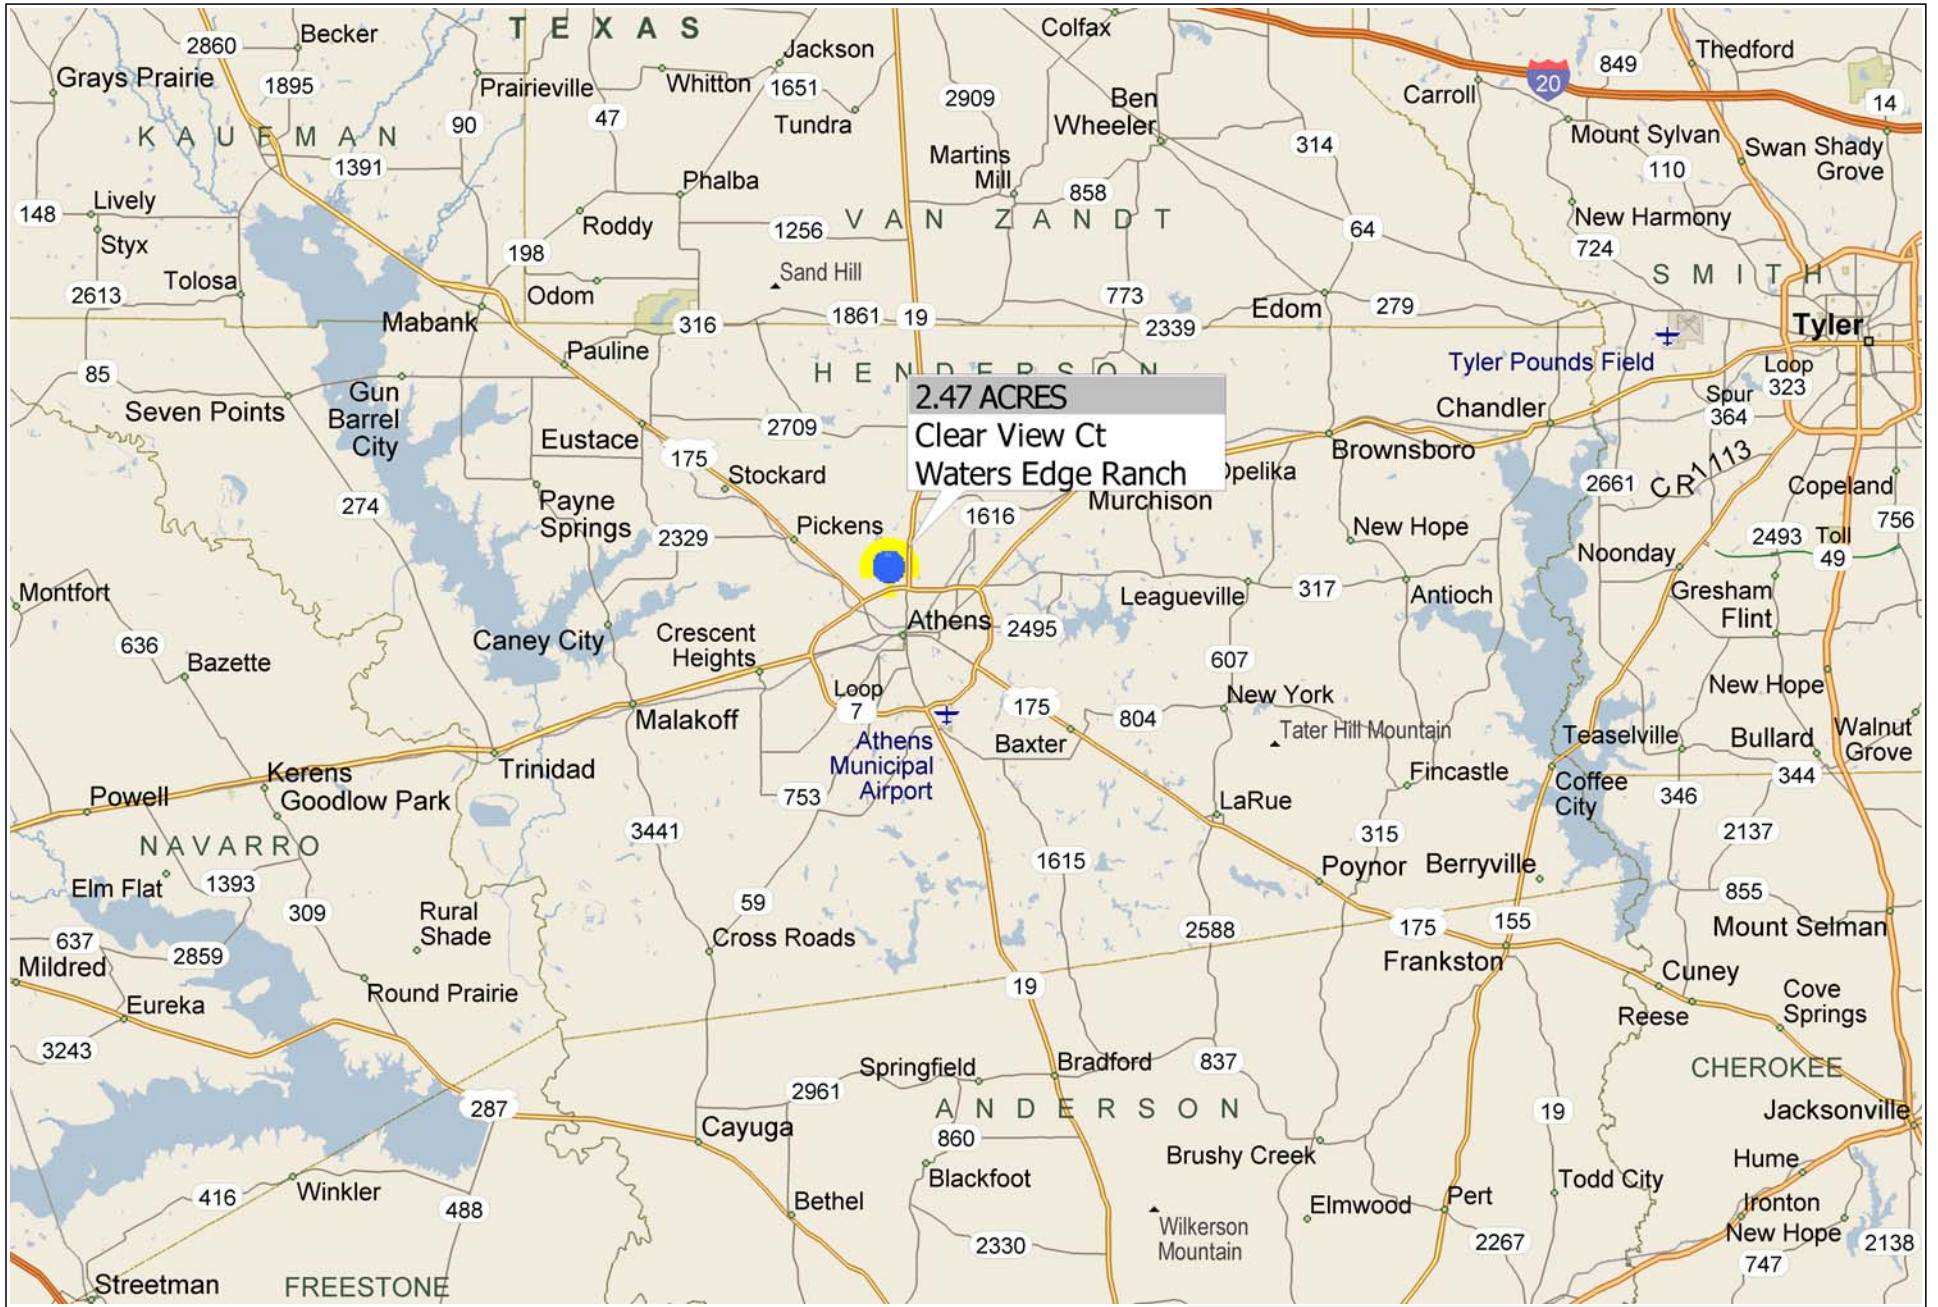

**** 2.47 ACRES with Pond ** Clear View Ct ~ Waters Edge Ranch**

Copyright © and (P) 1988–2010 Microsoft Corporation and/or its suppliers. All rights reserved. <http://www.microsoft.com/mappoint/>
Certain mapping and direction data © 2010 NAVTEQ. All rights reserved. The Data for areas of Canada includes information taken with permission from Canadian authorities, including: © Her Majesty the Queen in Right of Canada, © Queen's Printer for Ontario. NAVTEQ and NAVTEQ ON BOARD are trademarks of NAVTEQ. © 2010 Tele Atlas North America, Inc. All rights reserved. Tele Atlas and Tele Atlas North America are trademarks of Tele Atlas, Inc. © 2010 by Applied Geographic Systems. All rights reserved.

Shore Crest Way

Shore Crest Way

Shore Crest Way

Shore Crest Way

420 FT

Water View Ct

410 FT

410 FT