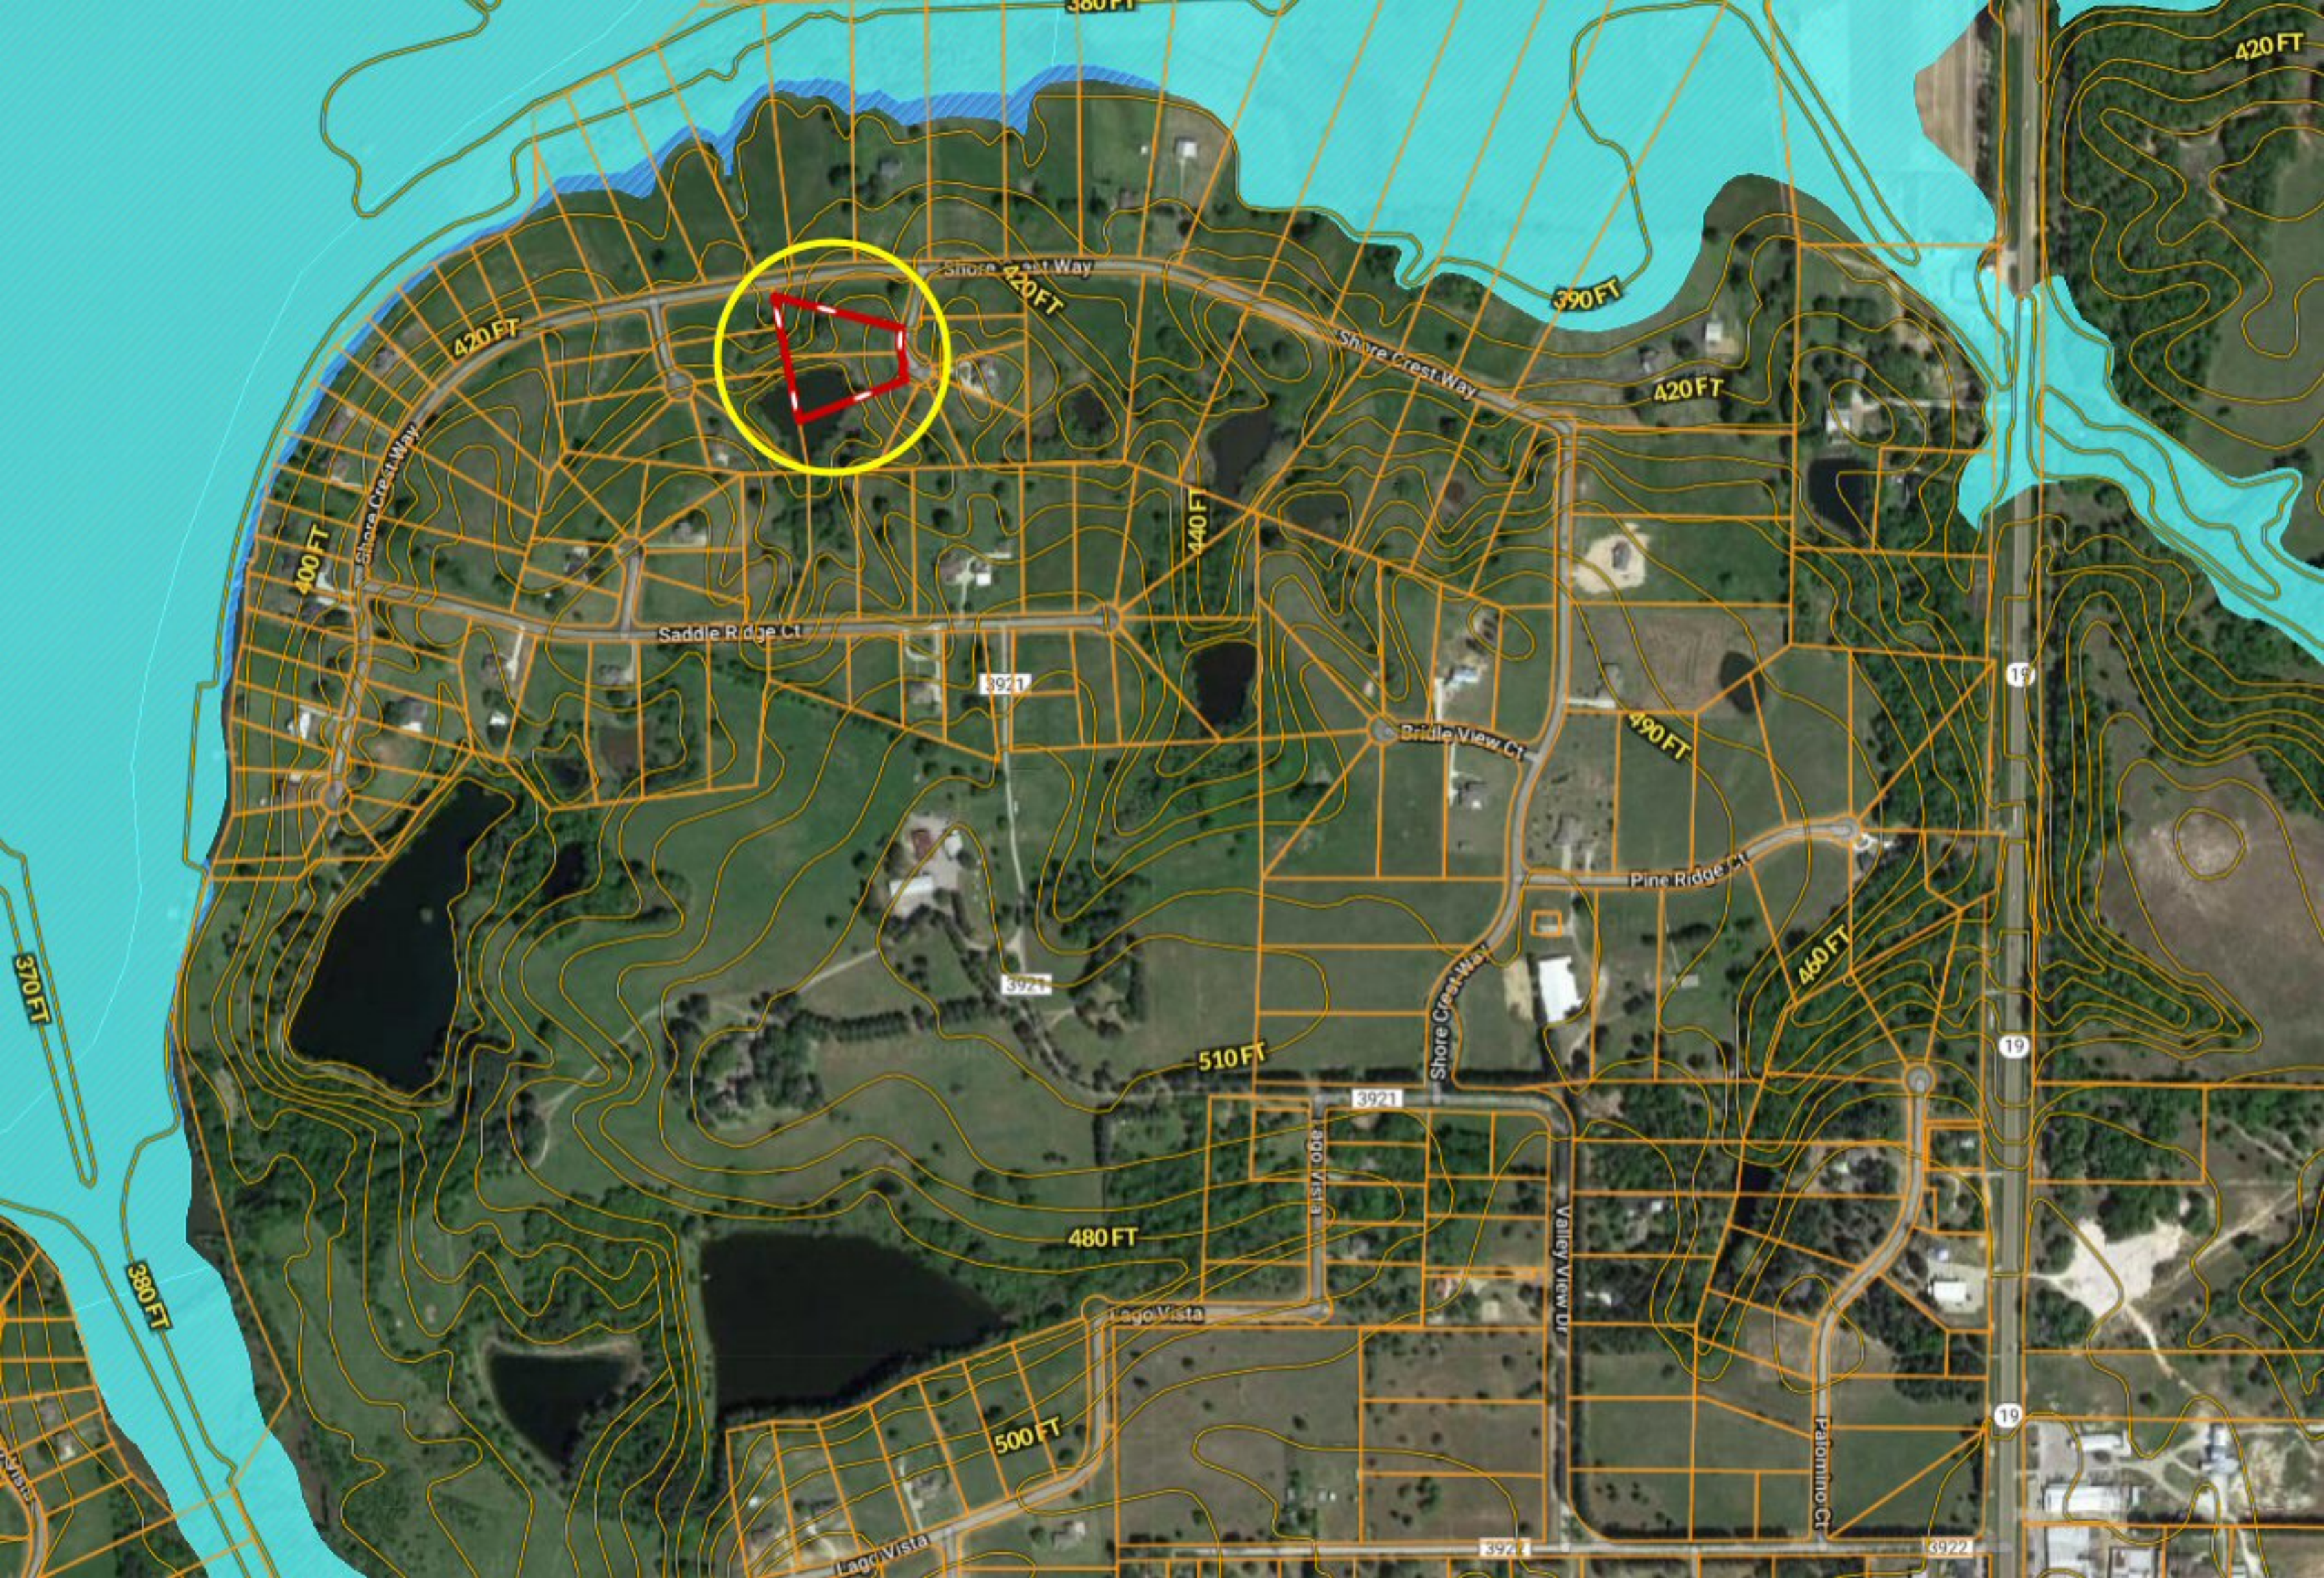

**** 2.47 ACRES with Pond ** Clear View Ct ~ Waters Edge Ranch**

Copyright © and (P) 1988–2010 Microsoft Corporation and/or its suppliers. All rights reserved. <http://www.microsoft.com/mappoint/>
Certain mapping and direction data © 2010 NAVTEQ. All rights reserved. The Data for areas of Canada includes information taken with permission from Canadian authorities, including: © Her Majesty the Queen in Right of Canada, © Queen's Printer for Ontario. NAVTEQ and NAVTEQ ON BOARD are trademarks of NAVTEQ. © 2010 Tele Atlas North America, Inc. All rights reserved. Tele Atlas and Tele Atlas North America are trademarks of Tele Atlas, Inc. © 2010 by Applied Geographic Systems. All rights reserved.

Shore Crest Way

Shore Crest Way

Shore Crest Way

Shore Crest Way

420 FT

Water View Ct

410 FT

410 FT

Clear View Ct

440 FT

440 FT

430 FT

460 FT

450 FT

440 FT