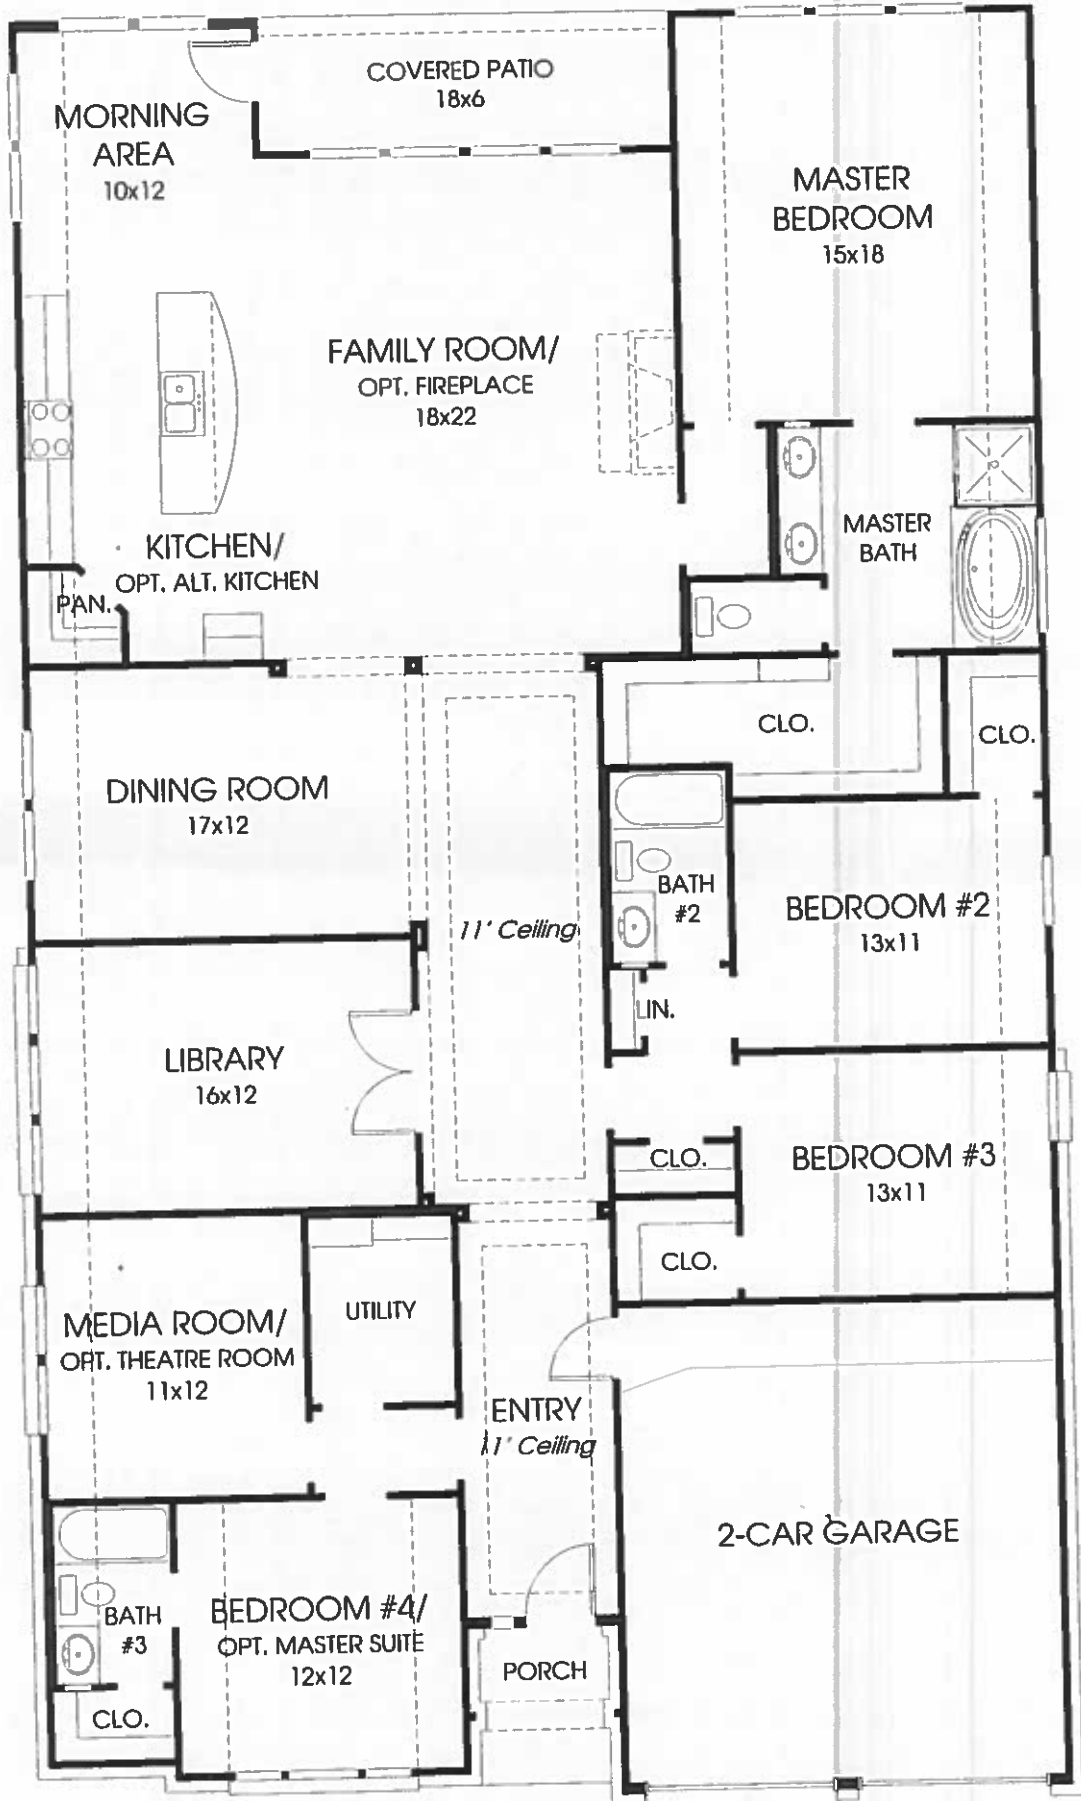

DESIGNS

Design 2784W

This home contains approximately 2,784 square feet.*

*See Page 3 for Details and Disclaimers.
© Perry Homes, LLC 2012

01/15/2014
(55' CL)