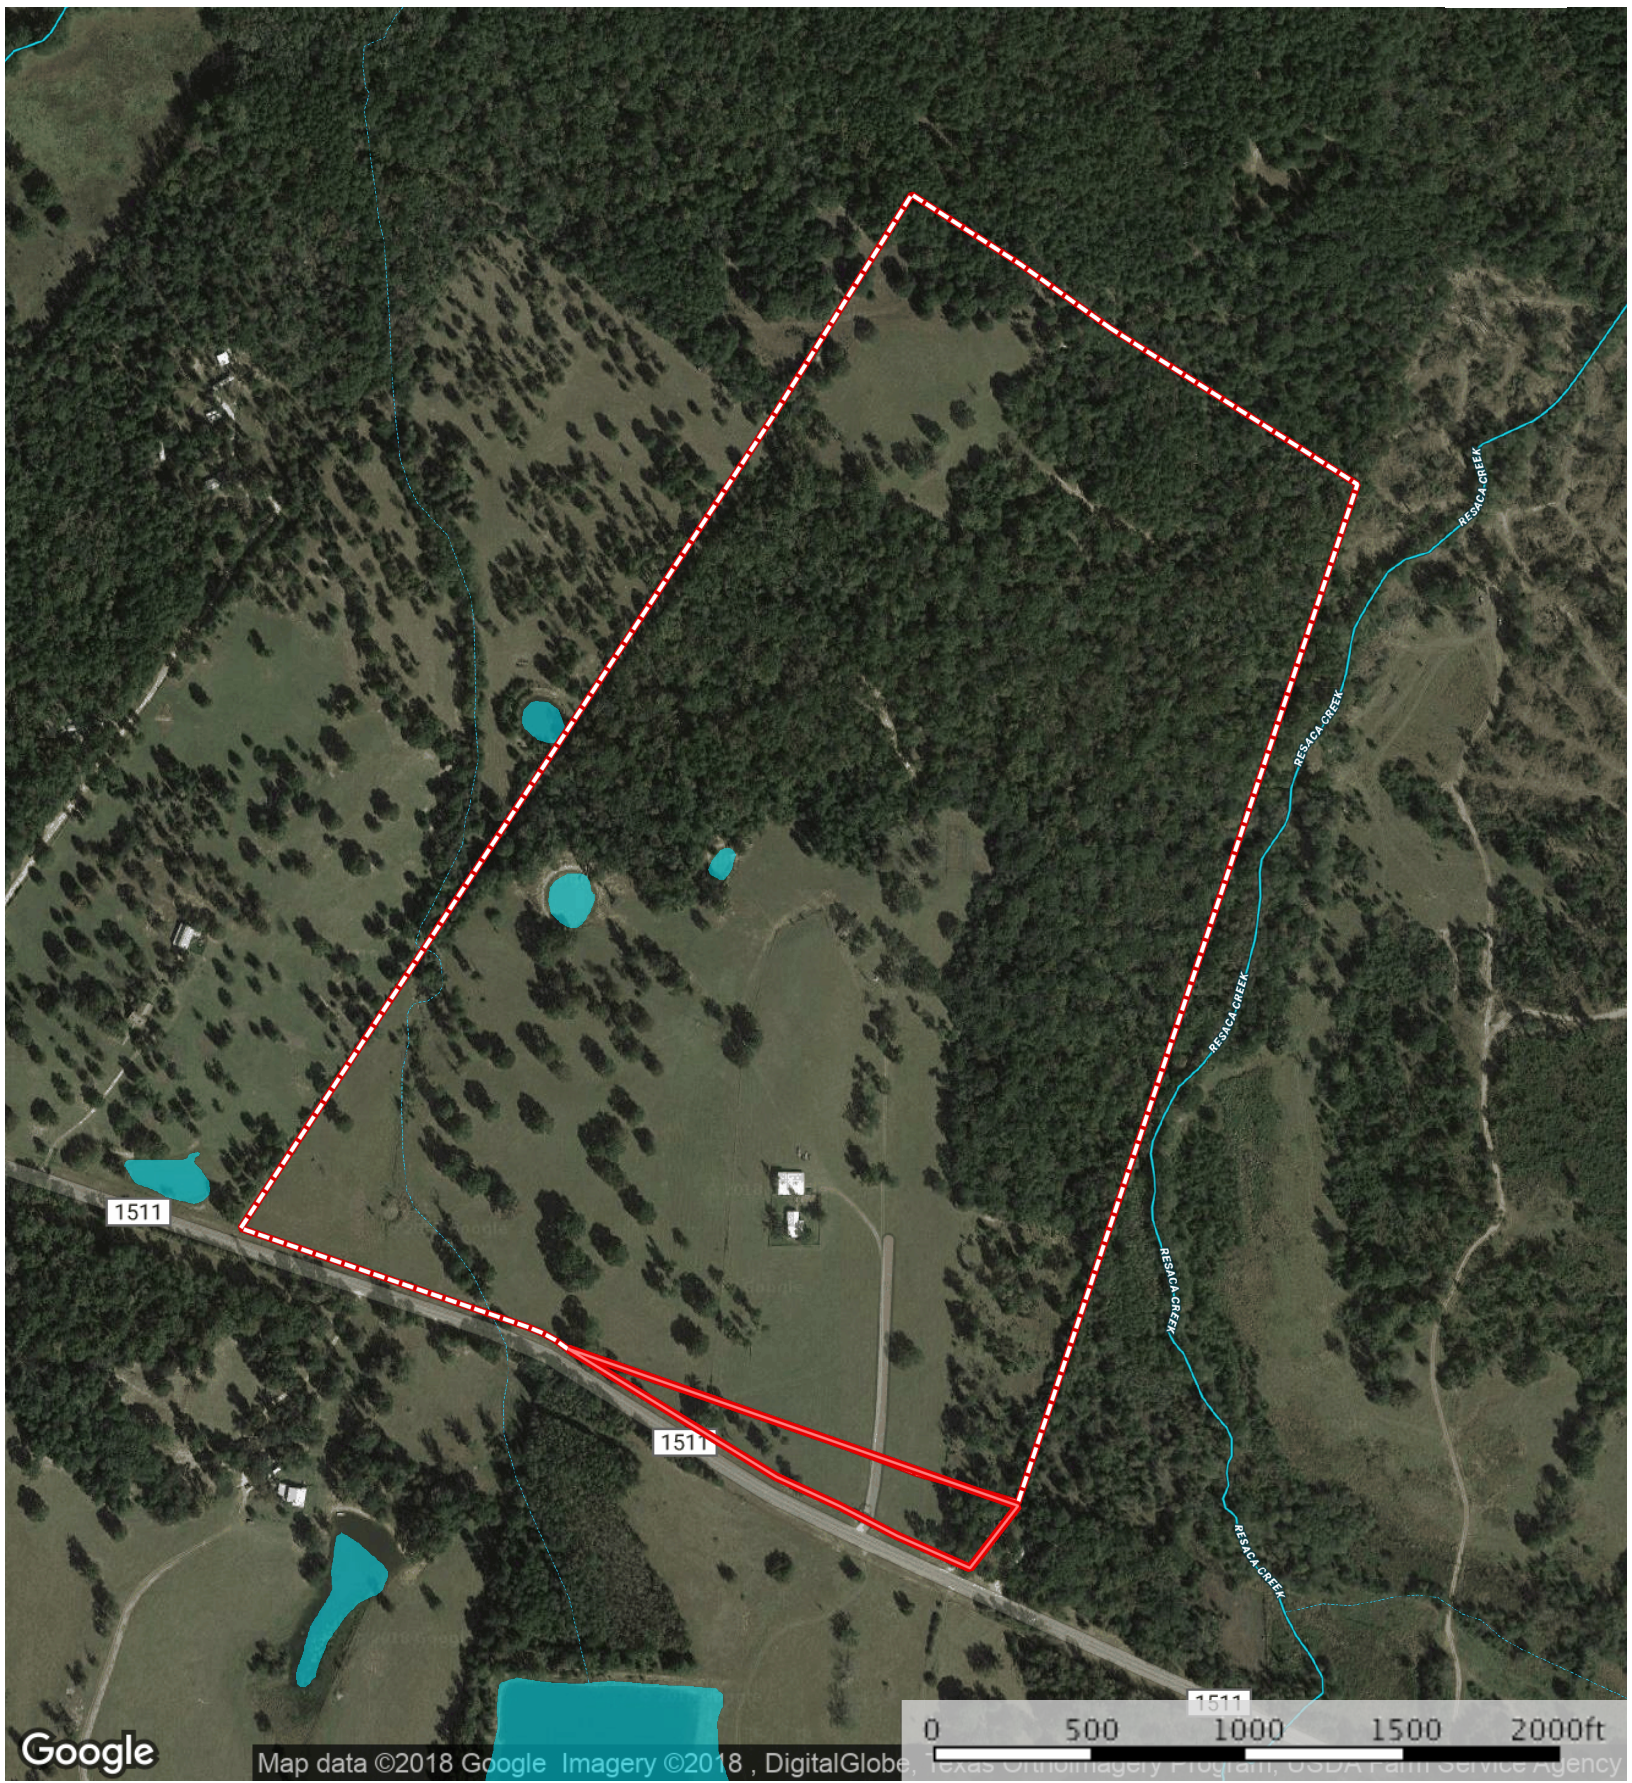

132 Acres FM 1511
Texas, 132 AC +/-

Google Map data ©2018 Google Imagery ©2018, DigitalGlobe, Texas OrthoImagery Program, USDA Farm Service Agency

- Boundary
- Boundary
- Stream, Intermittent
- River/Creek
- Water Body