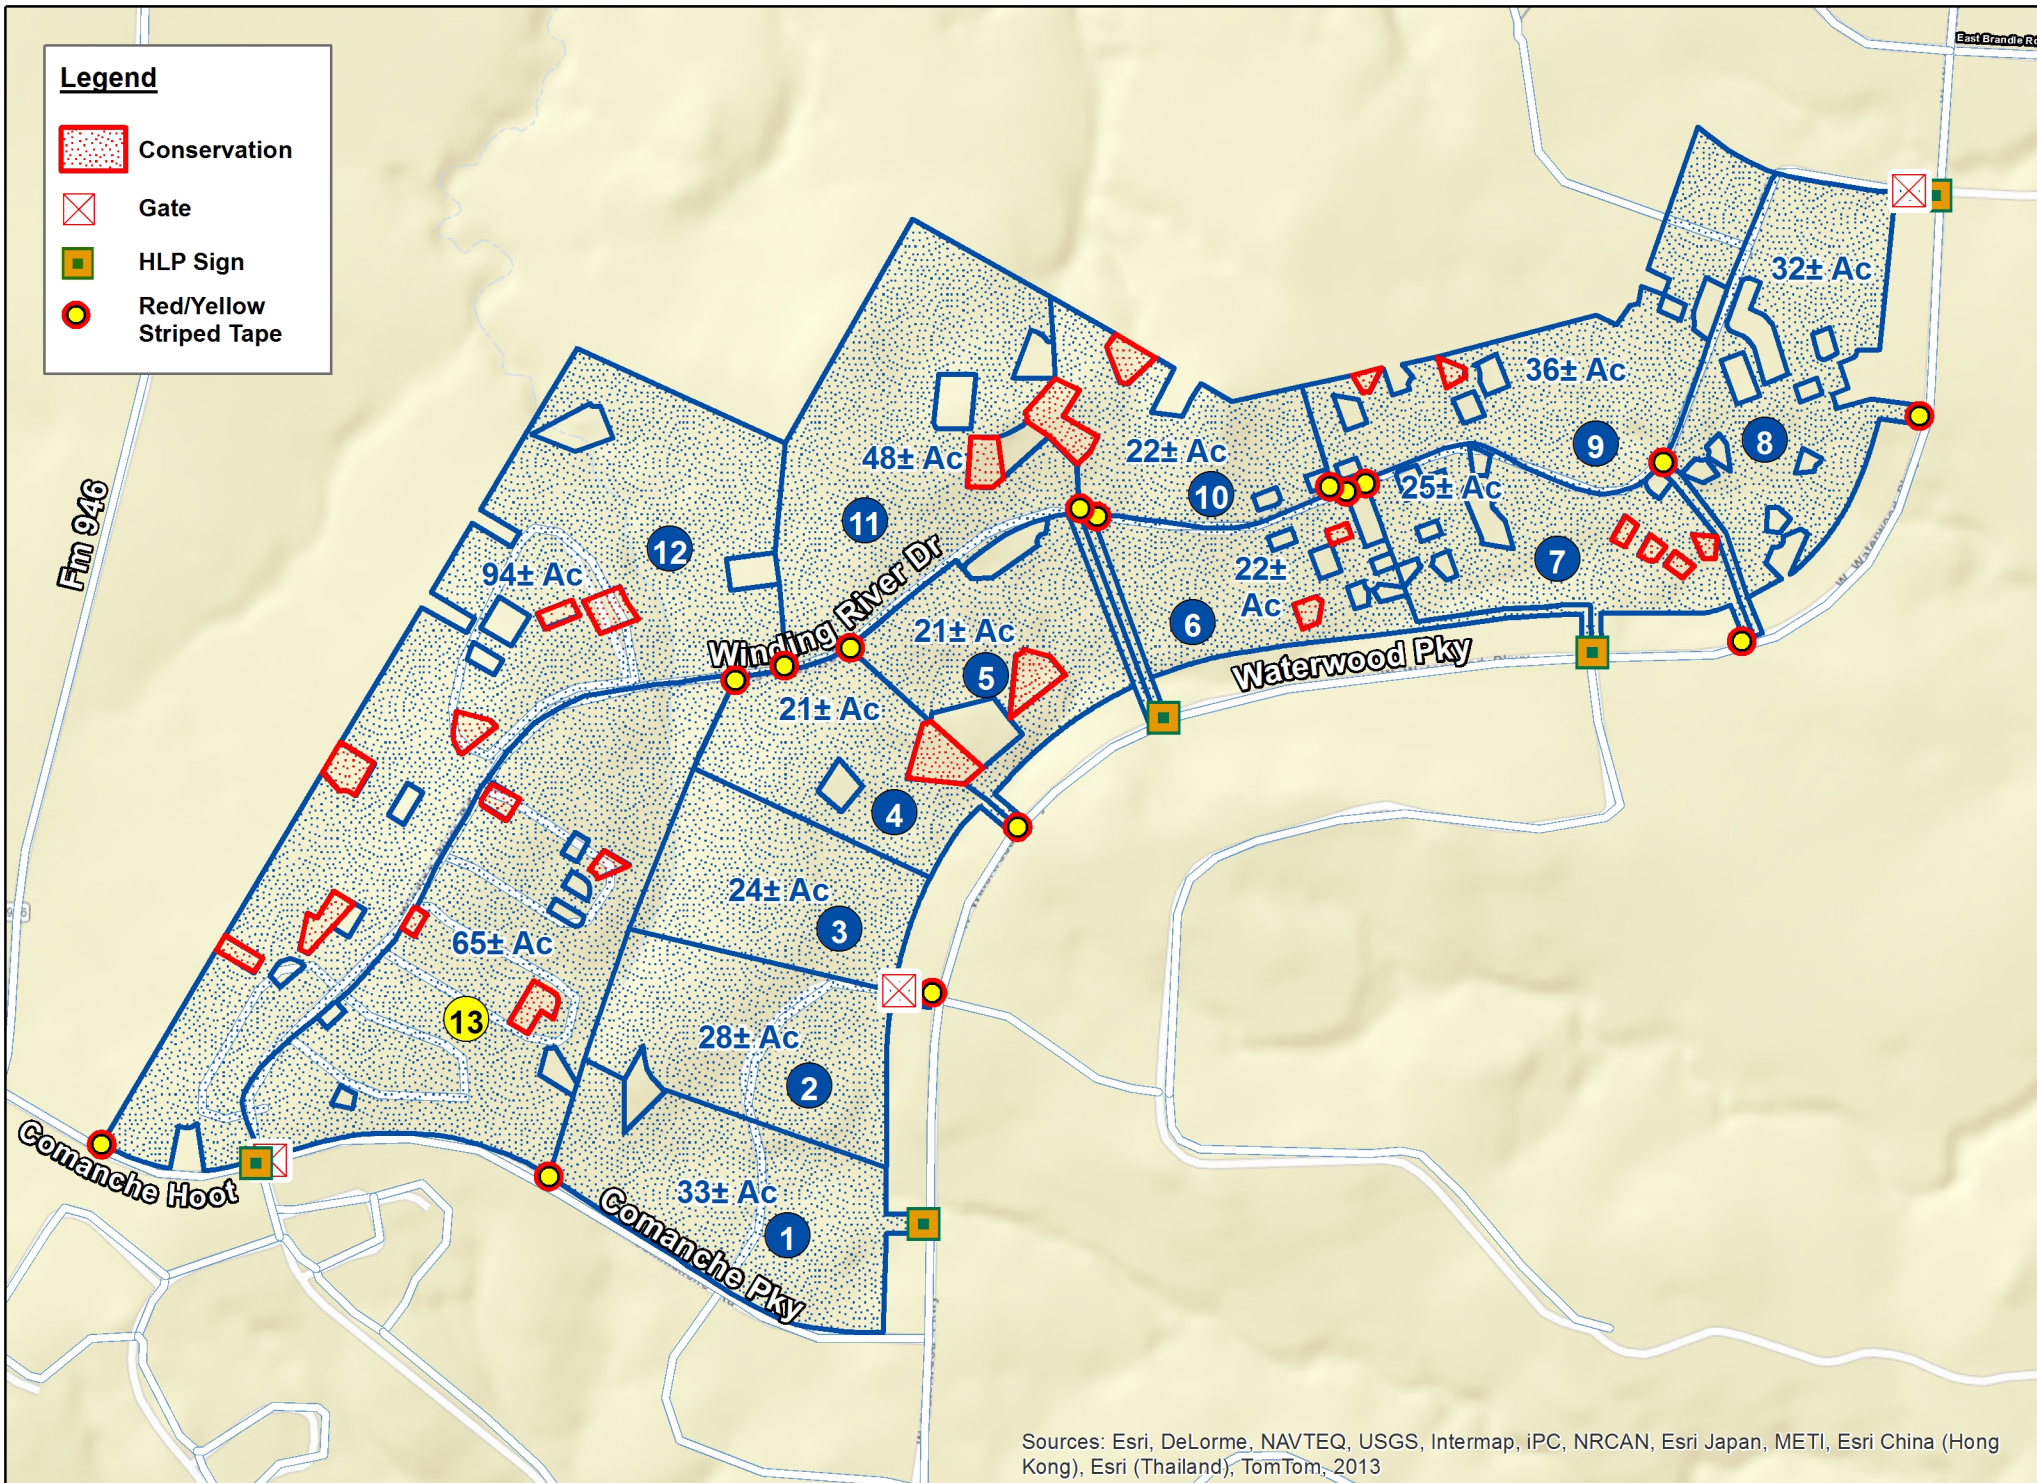

Legend

-  Conservation
-  Gate
-  HLP Sign
-  Red/Yellow Striped Tape

Sources: Esri, DeLorme, NAVTEQ, USGS, Intermap, iPC, NRCAN, Esri Japan, METI, Esri China (Hong Kong), Esri (Thailand), TomTom, 2013

Sources: Esri, DeLorme, NAVTEQ, USGS, Intermap, IPC, NRCAN, Esri Japan, METI, Esri China (Hong Kong), Esri (Thailand), TomTom, 2013

Sources: Esri, DeLorme, NAVTEQ, USGS, Intermap, IPC, NRCAN, Esri Japan, METI, Esri China (Hong Kong), Esri (Thailand), TomTom, 2013