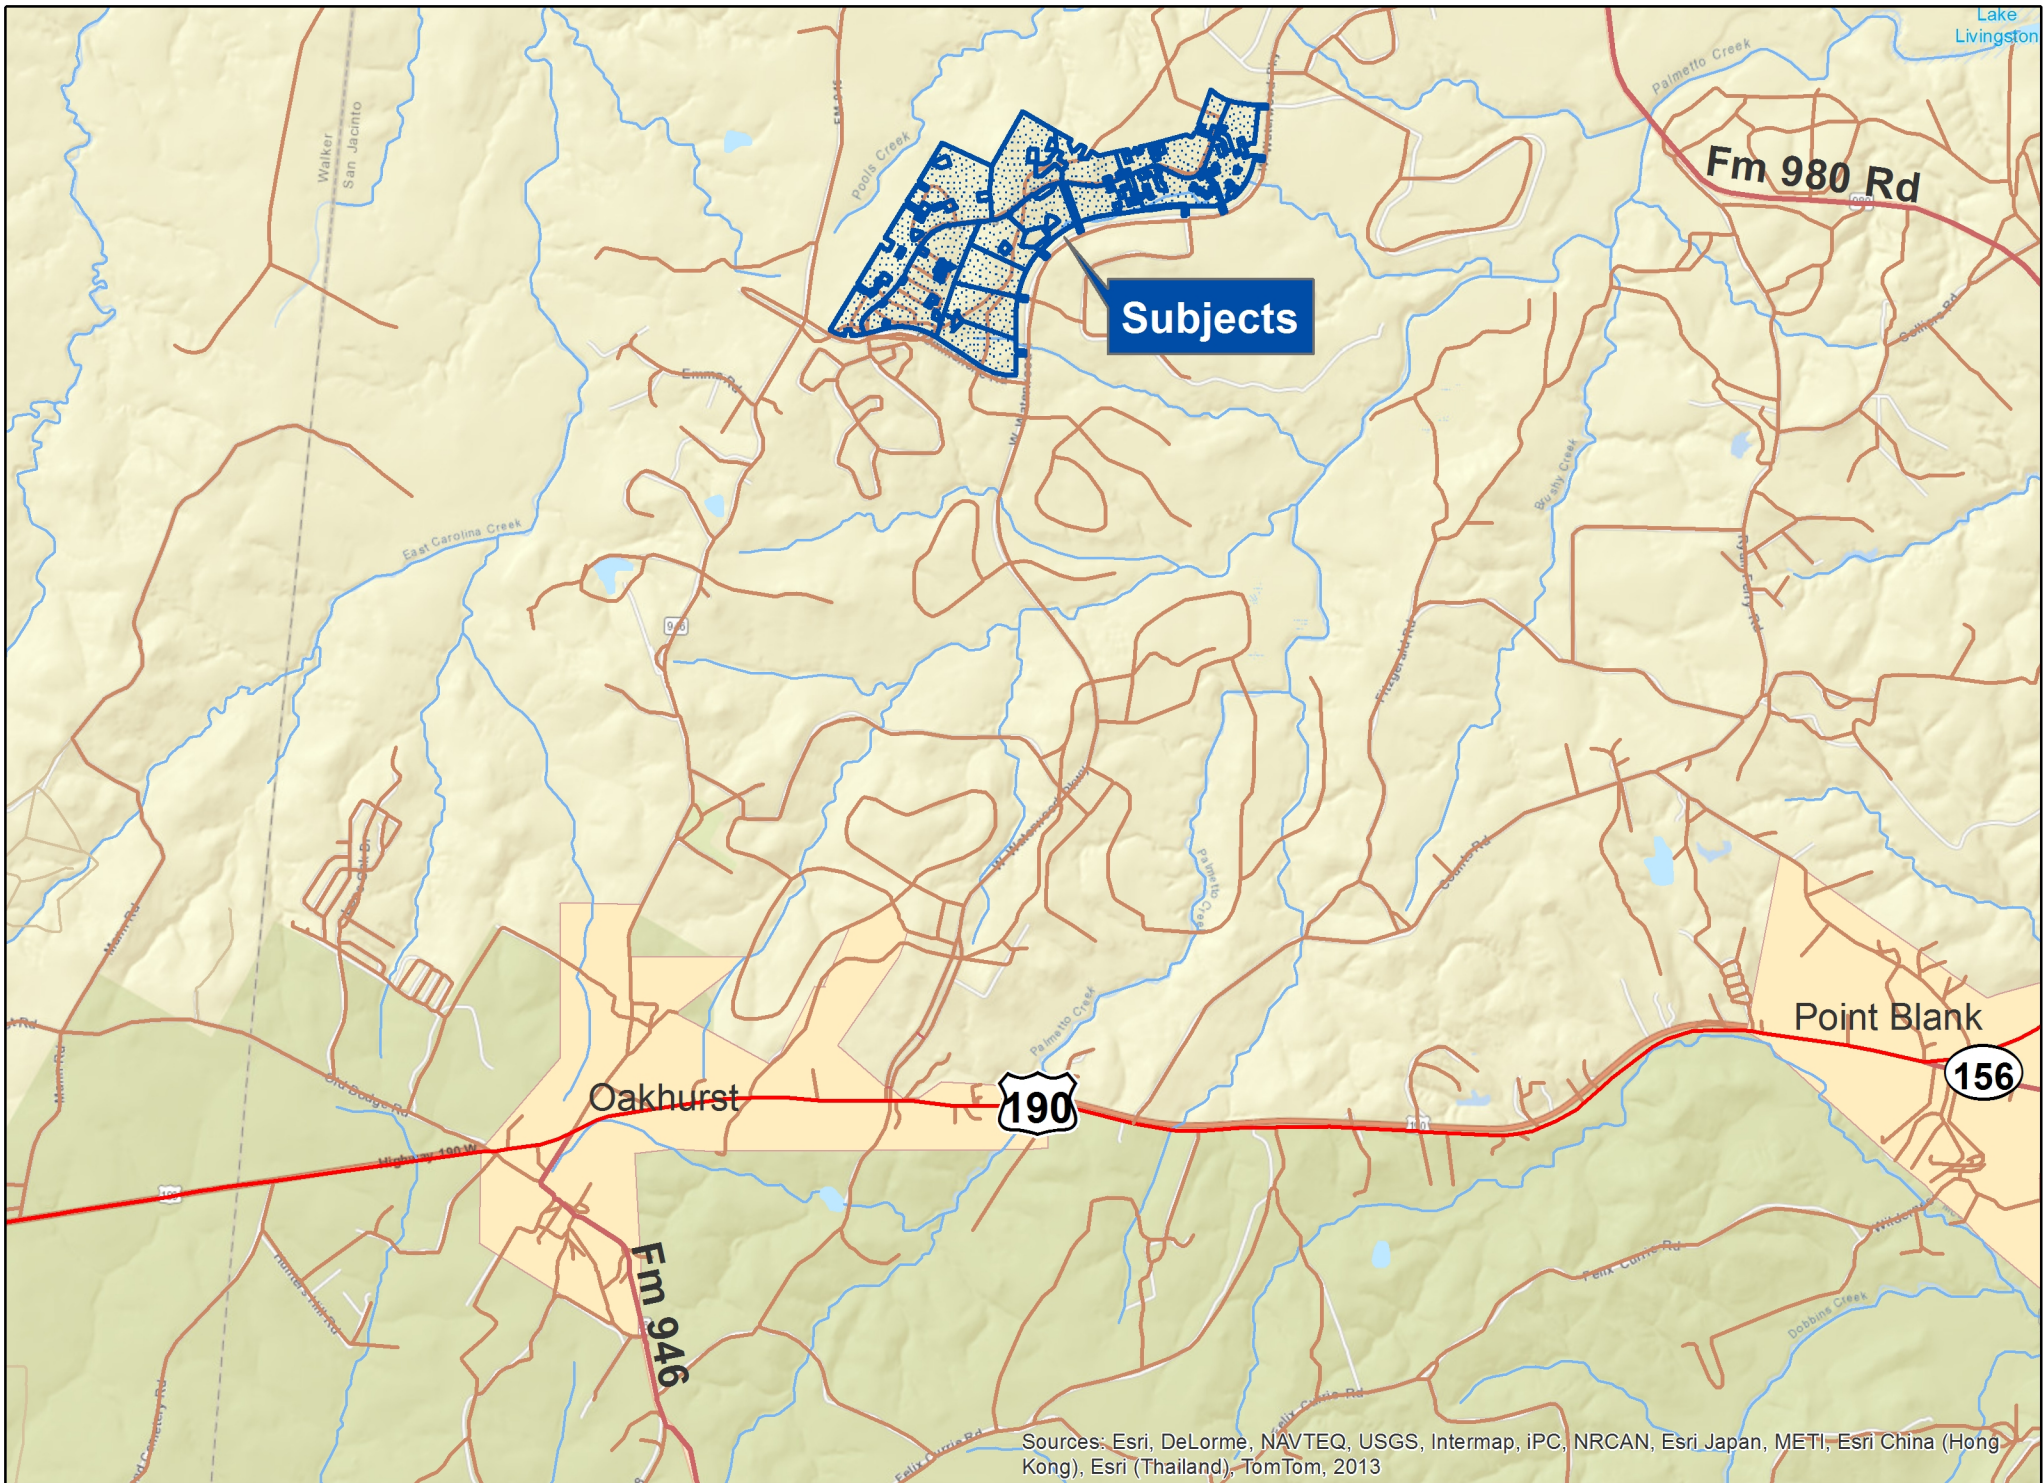

Legend

-  Conservation
-  Gate
-  HLP Sign
-  Red/Yellow Striped Tape

Sources: Esri, DeLorme, NAVTEQ, USGS, Intermap, iPC, NRCAN, Esri Japan, METI, Esri China (Hong Kong), Esri (Thailand), TomTom, 2013

Sources: Esri, DeLorme, NAVTEQ, USGS, Intermap, IPC, NRCAN, Esri Japan, METI, Esri China (Hong Kong), Esri (Thailand), TomTom, 2013

Sources: Esri, DeLorme, NAVTEQ, USGS, Intermap, IPC, NRCAN, Esri Japan, METI, Esri China (Hong Kong), Esri (Thailand), TomTom, 2013