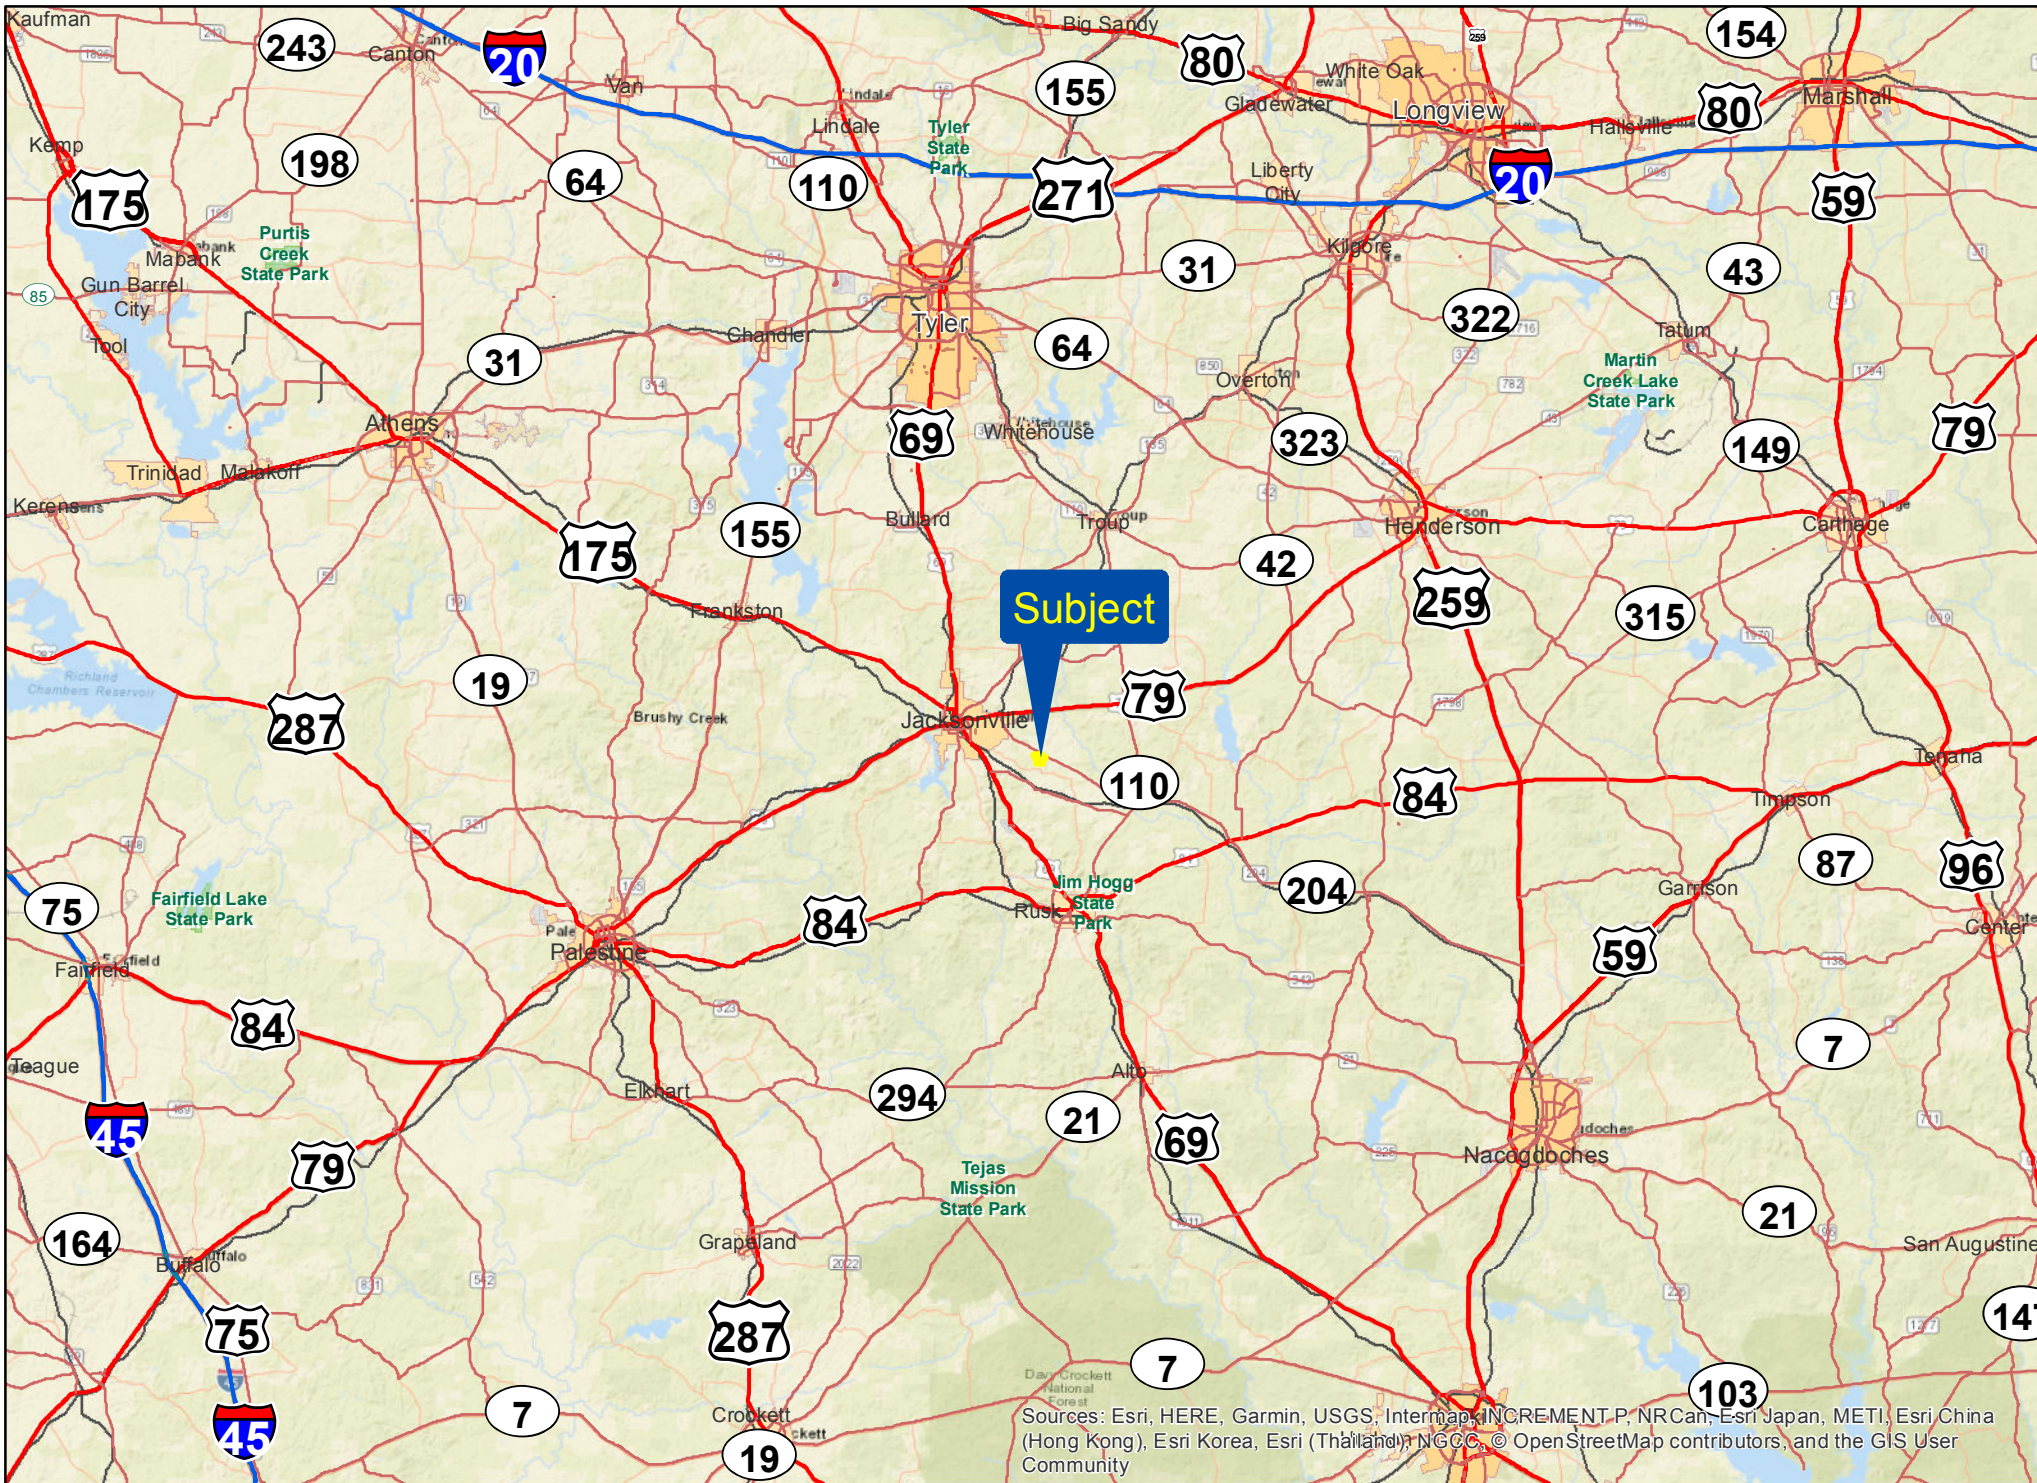

Floyd Henderson Tract, Cherokee Co, TX

For illustration purposes only.

Sources: Esri, HERE, Garmin, USGS, Intermap, INCREMENT P, NRCan, Esri Japan, METI, Esri China (Hong Kong), Esri Korea, Esri (Thailand), NGCC, © OpenStreetMap contributors, and the GIS User Community

Floyd Henderson Tract, Cherokee Co, TX

For illustration purposes only.

Subject

Sources: Esri, HERE, Garmin, USGS, Intermap, INCREMENT P, NRCan, Esri Japan, METI, Esri China (Hong Kong), Esri Korea, Esri (Thailand), NGCC, © OpenStreetMap contributors, and the GIS User Community

Floyd Henderson Tract, Cherokee Co, TX

For illustration purposes only.