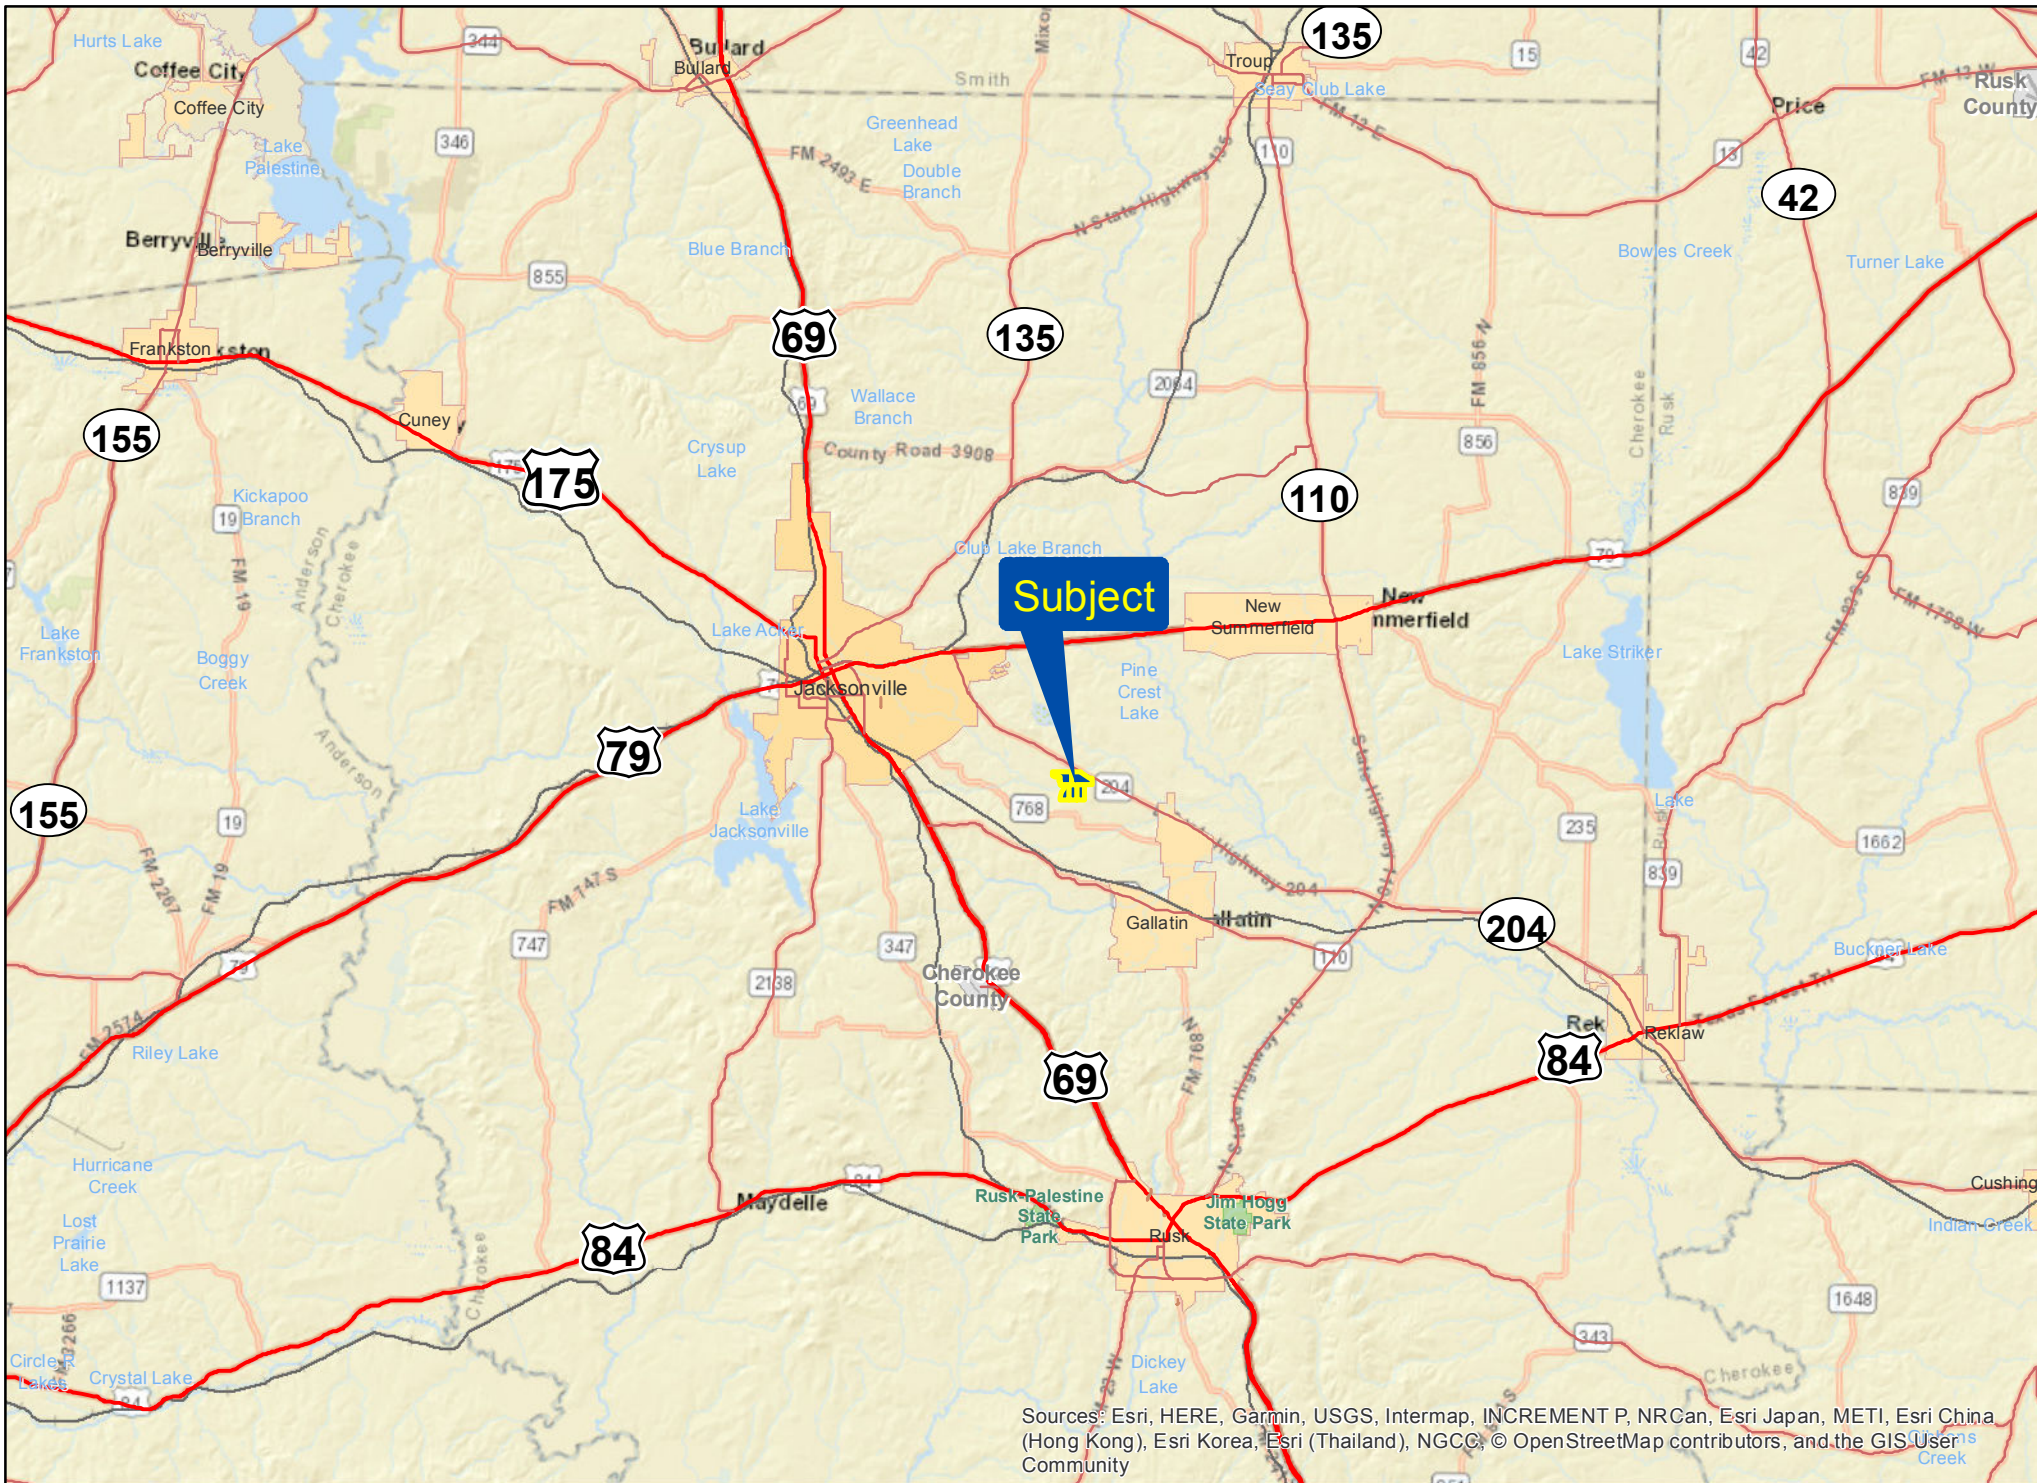

Jacksonville

204

53 Acres

61 Acres

31 Acres

30 Acres

Sources: Esri, HERE, Garmin, USGS, Intermap, INCREMENT P, NRCan, Esri Japan, METI, Esri China (Hong Kong), Esri Korea, Esri (Thailand), NGCC, © OpenStreetMap contributors, and the GIS User Community

Floyd Henderson Tract, Cherokee Co, TX

For illustration purposes only.

Sources: Esri, HERE, Garmin, USGS, Intermap, INCREMENT P, NRCan, Esri Japan, METI, Esri China (Hong Kong), Esri Korea, Esri (Thailand), NGCC, © OpenStreetMap contributors, and the GIS User Community

Floyd Henderson Tract, Cherokee Co, TX

For illustration purposes only.

Subject

Sources: Esri, HERE, Garmin, USGS, Intermap, INCREMENT P, NRCan, Esri Japan, METI, Esri China (Hong Kong), Esri Korea, Esri (Thailand), NGCC, © OpenStreetMap contributors, and the GIS User Community

Floyd Henderson Tract, Cherokee Co, TX

For illustration purposes only.