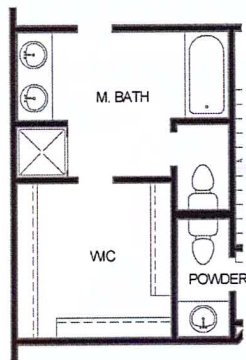

FIRST FLOOR PLAN

SECOND FLOOR PLAN

OPTIONAL 30X60 TUB
WITH 36X36 SHOWER