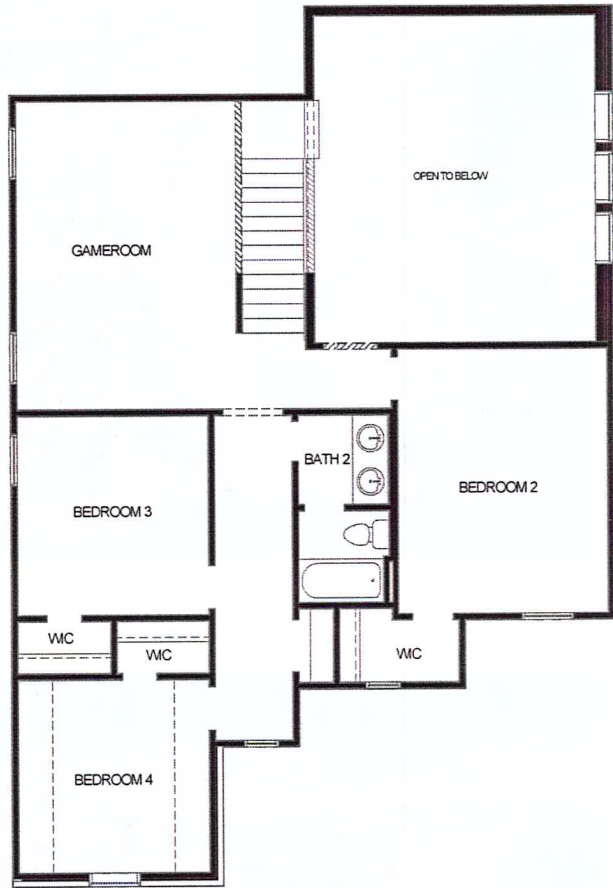

FIRST FLOOR PLAN

SECOND FLOOR PLAN

OPTIONAL 30X60 TUB
WITH 36X36 SHOWER