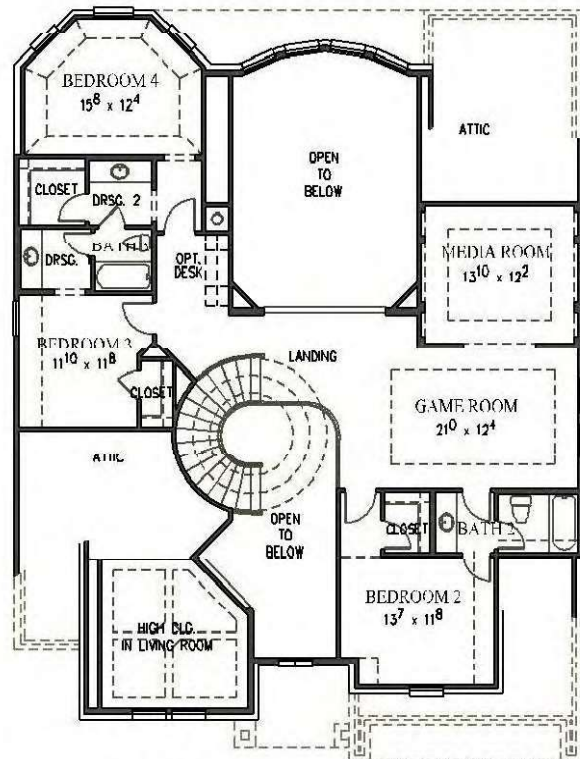

WESTIN
HOMES

CHANDLER

ESTATE COLLECTION

3876 Sqft

FIRST FLOOR

SECOND FLOOR

ELEVATION 'A'