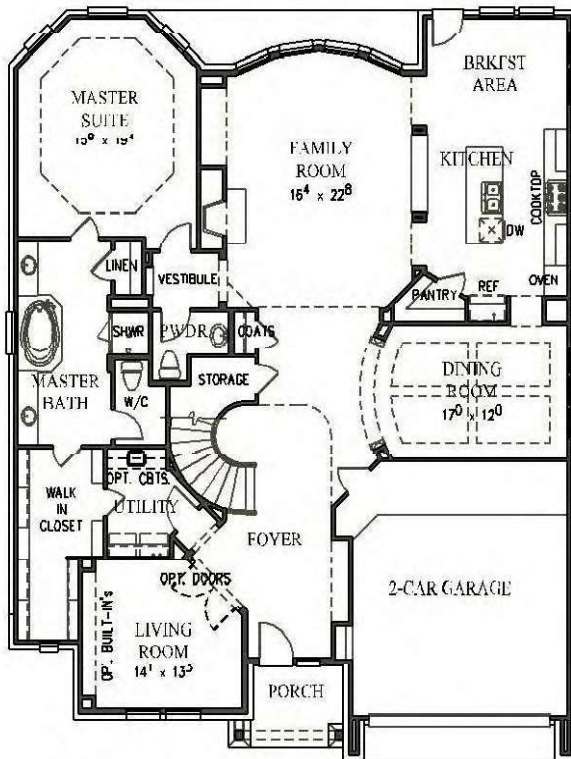

WESTIN
HOMES

CHANDLER

ESTATE COLLECTION

3876 Sqft

FIRST FLOOR

SECOND FLOOR

ELEVATION 'A'