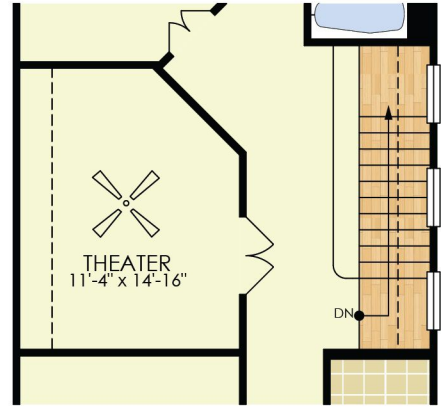

FIRST FLOOR

SECOND FLOOR

OPT. THEATER

*Geneva*

Approximate Sq. Ft. 2550