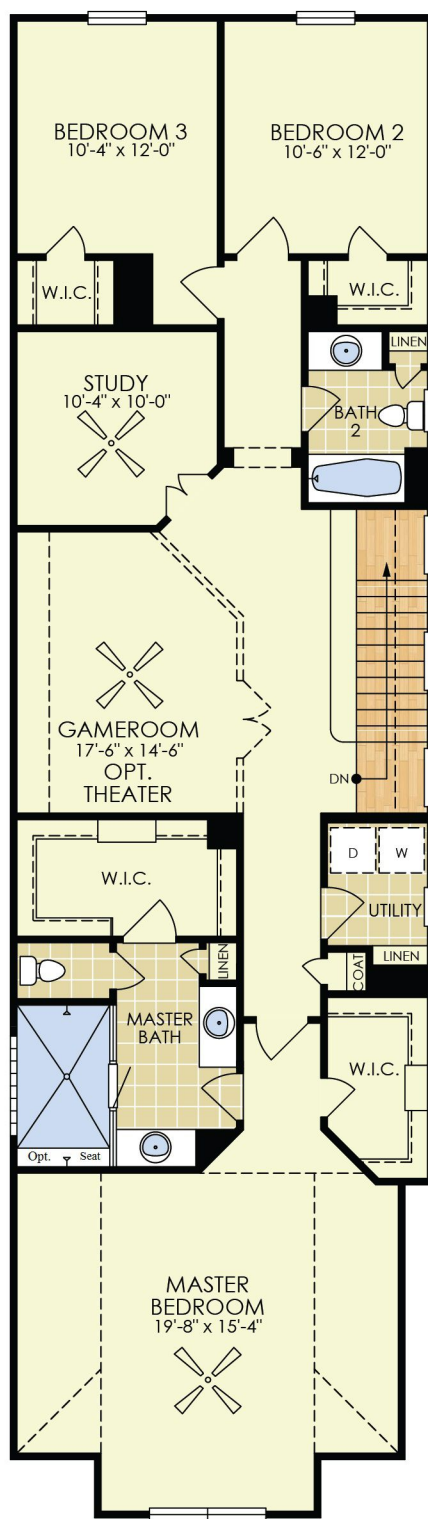

FIRST FLOOR

SECOND FLOOR

OPT. THEATER

*Geneva*

Approximate Sq. Ft. 2550