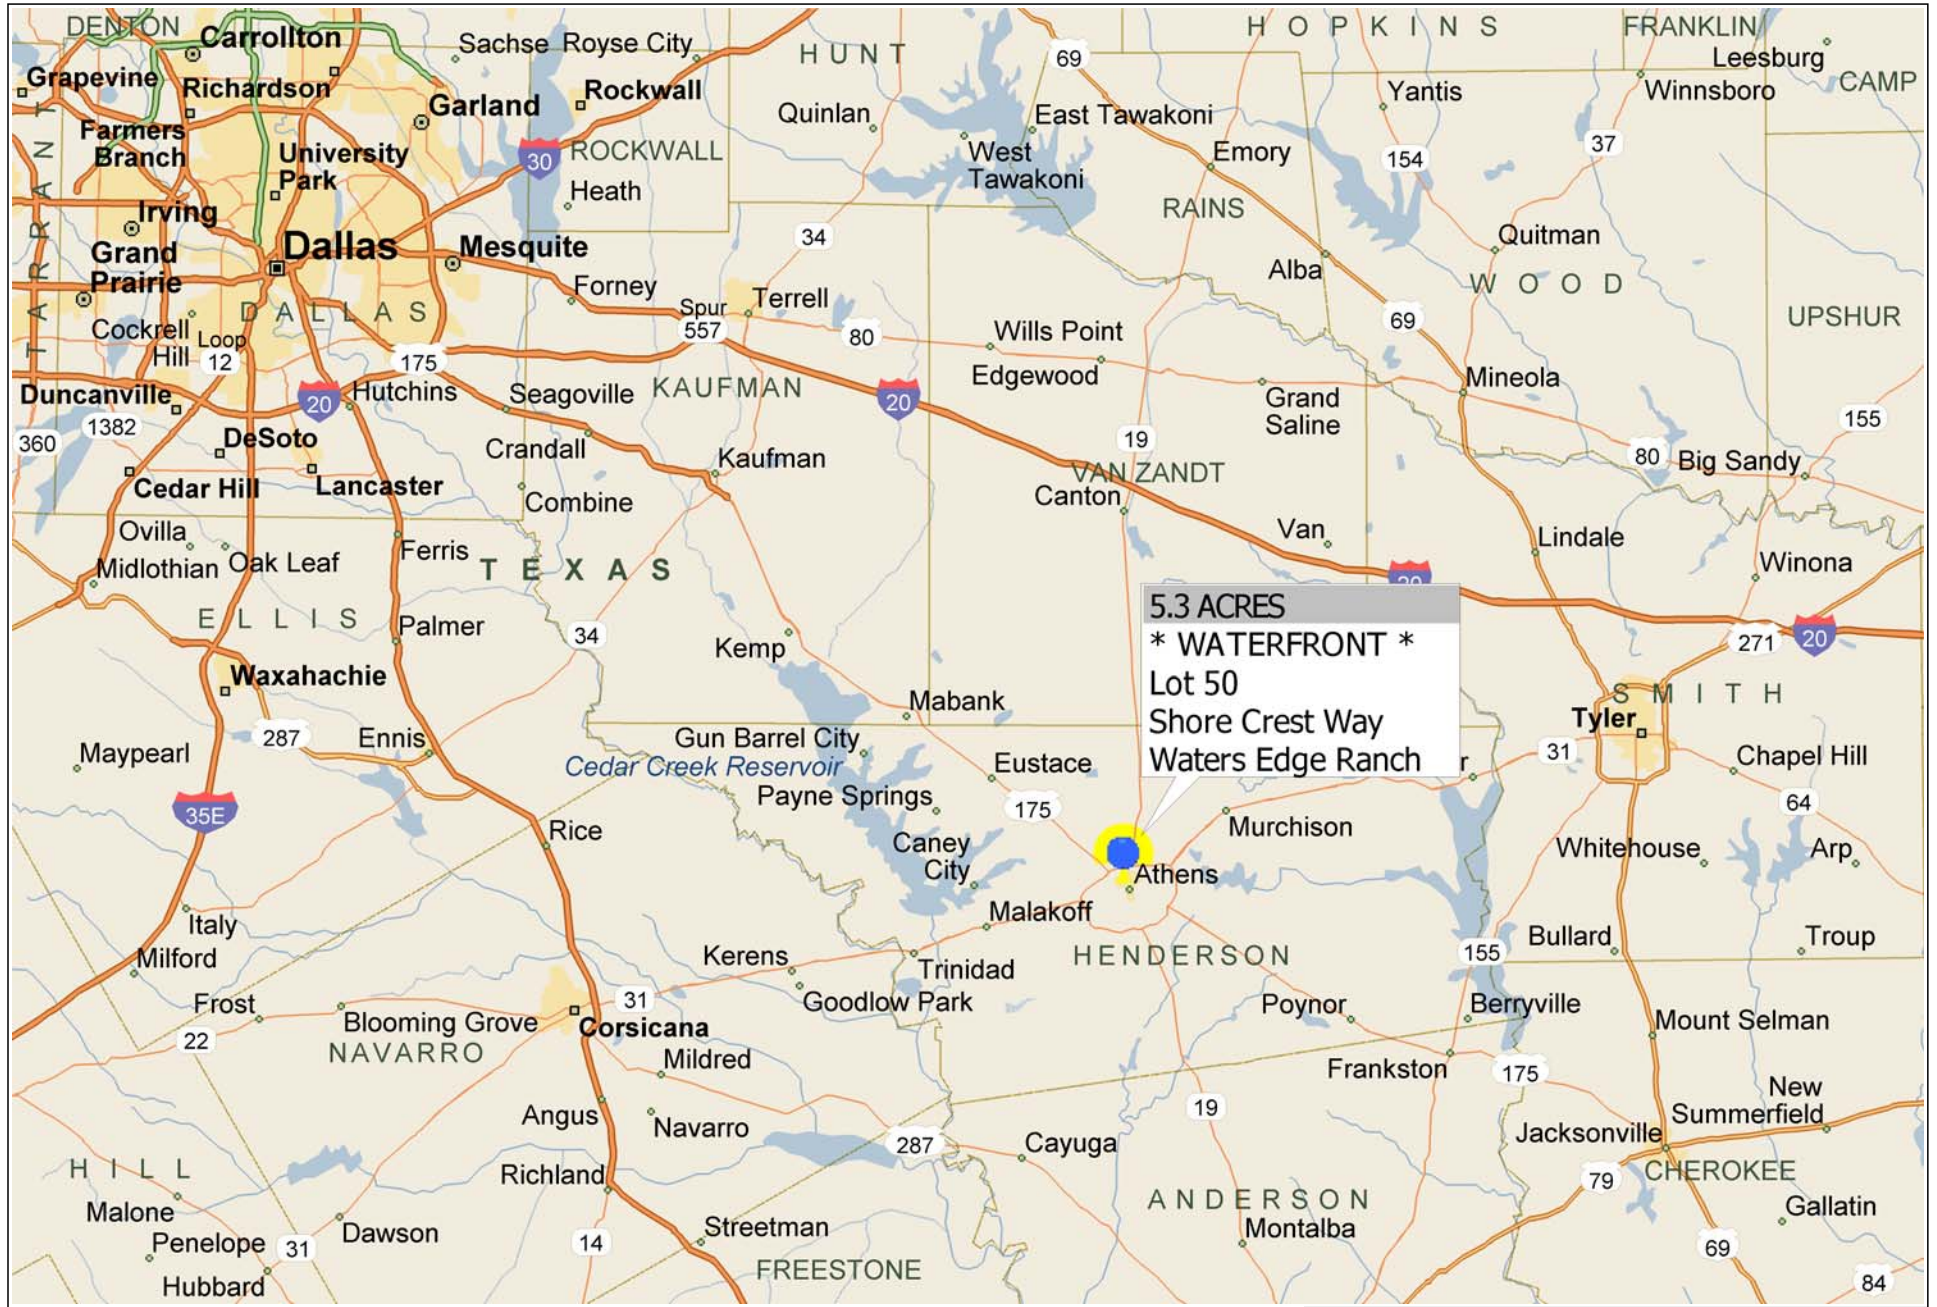

5.3 ACRES * WATERFRONT * Lot 50 Shore Crest Way ~ Waters Edge Ranch

Copyright © and (P) 1988–2010 Microsoft Corporation and/or its suppliers. All rights reserved. <http://www.microsoft.com/mappoint/>
Certain mapping and direction data © 2010 NAVTEQ. All rights reserved. The Data for areas of Canada includes information taken with permission from Canadian authorities, including: © Her Majesty the Queen in Right of Canada, © Queen's Printer for Ontario. NAVTEQ and NAVTEQ ON BOARD are trademarks of NAVTEQ. © 2010 Tele Atlas North America, Inc. All rights reserved. Tele Atlas and Tele Atlas North America are trademarks of Tele Atlas, Inc. © 2010 by Applied Geographic Systems. All rights reserved.