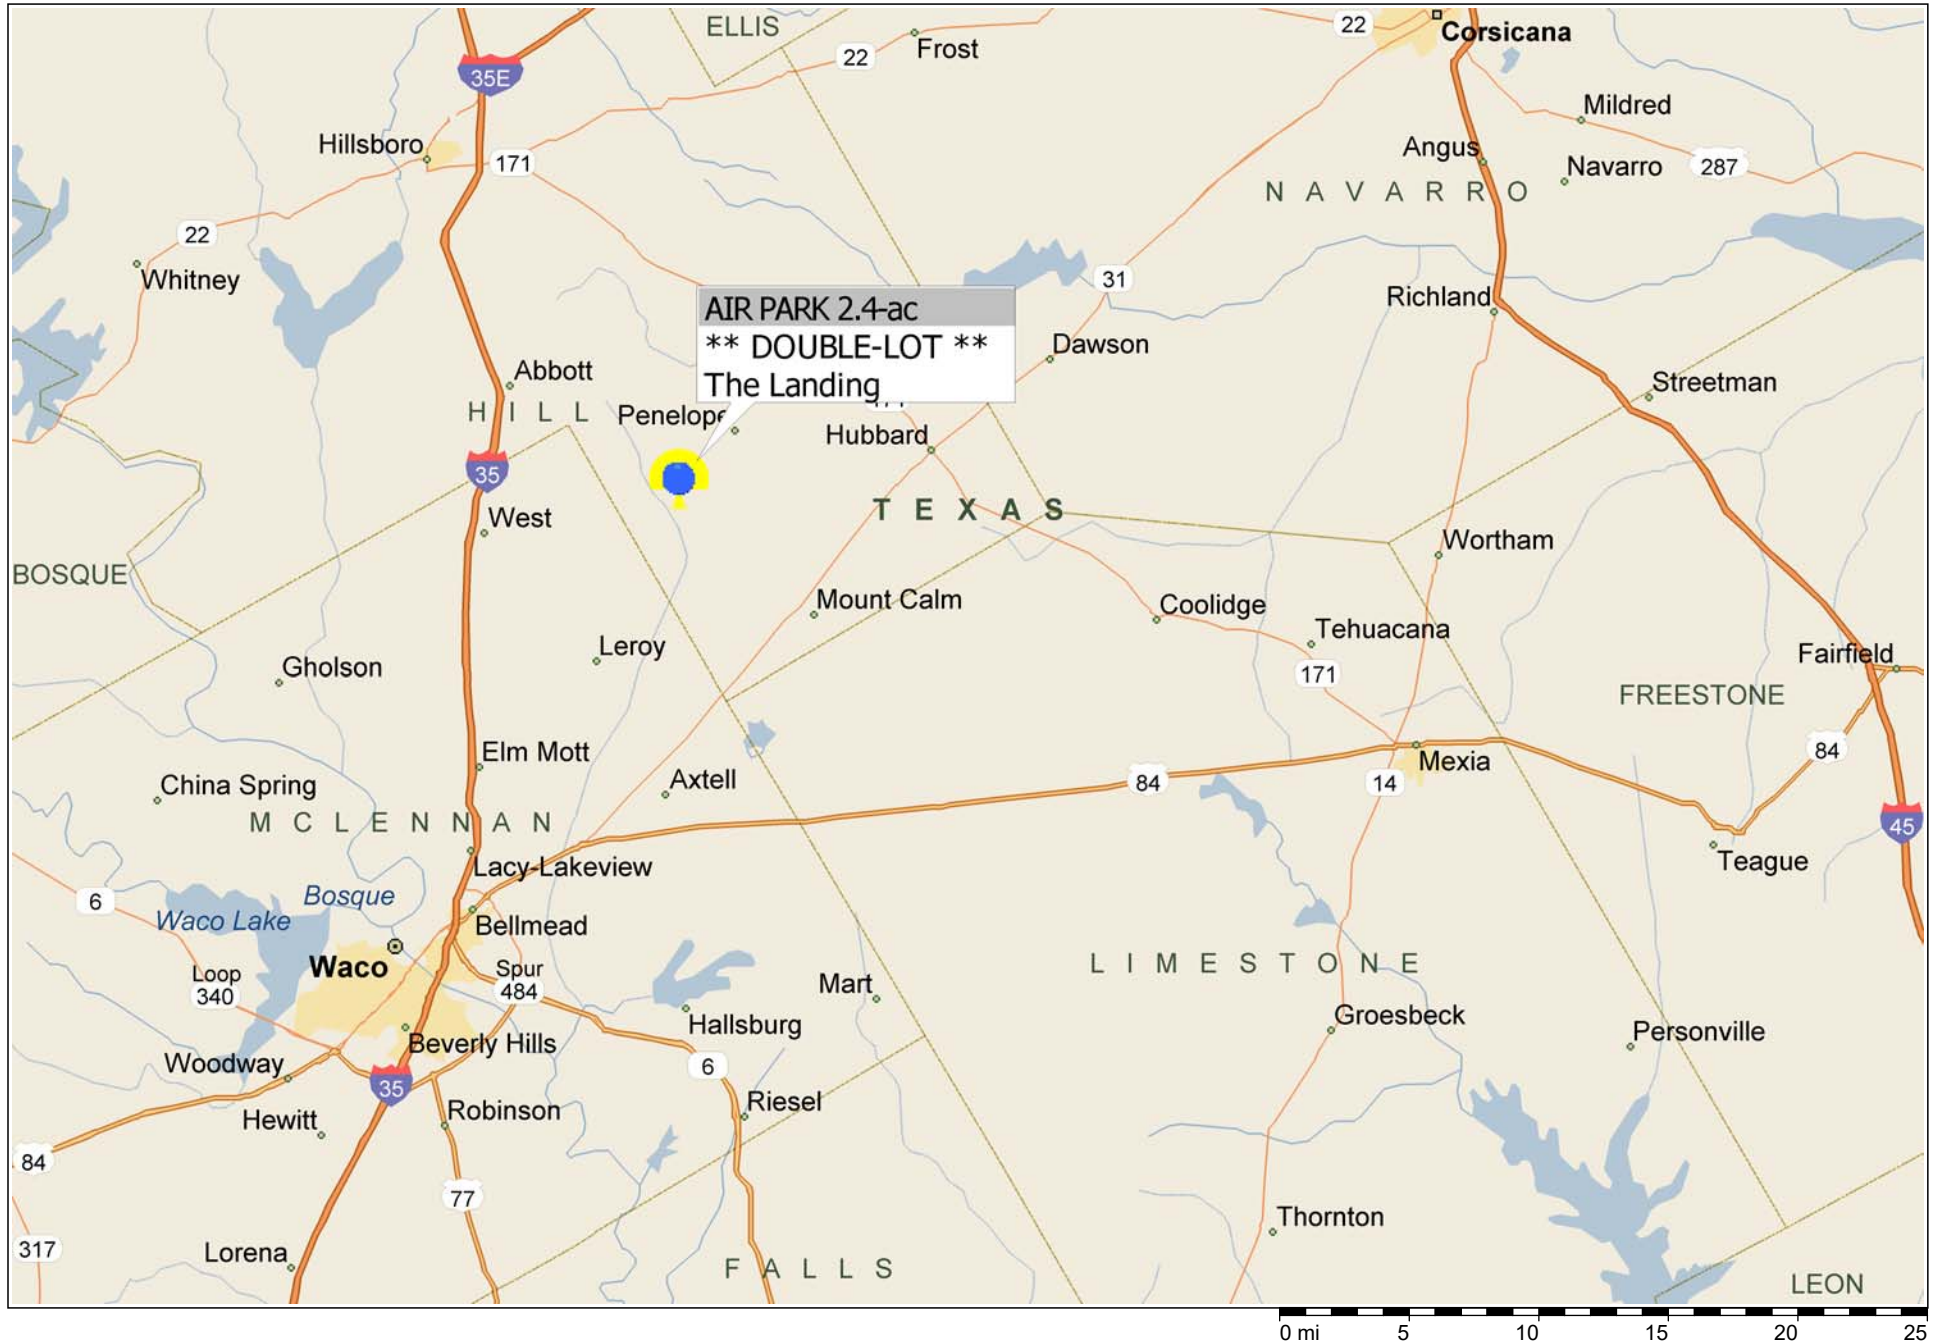

*** AIR PARK 2.4-ac DOUBLE-LOT *** Mockingbird ~ Mt Calm / Penelope TX

FM 339

570 FT

590 FT

580 FT

FM 339

540 FT

530 FT