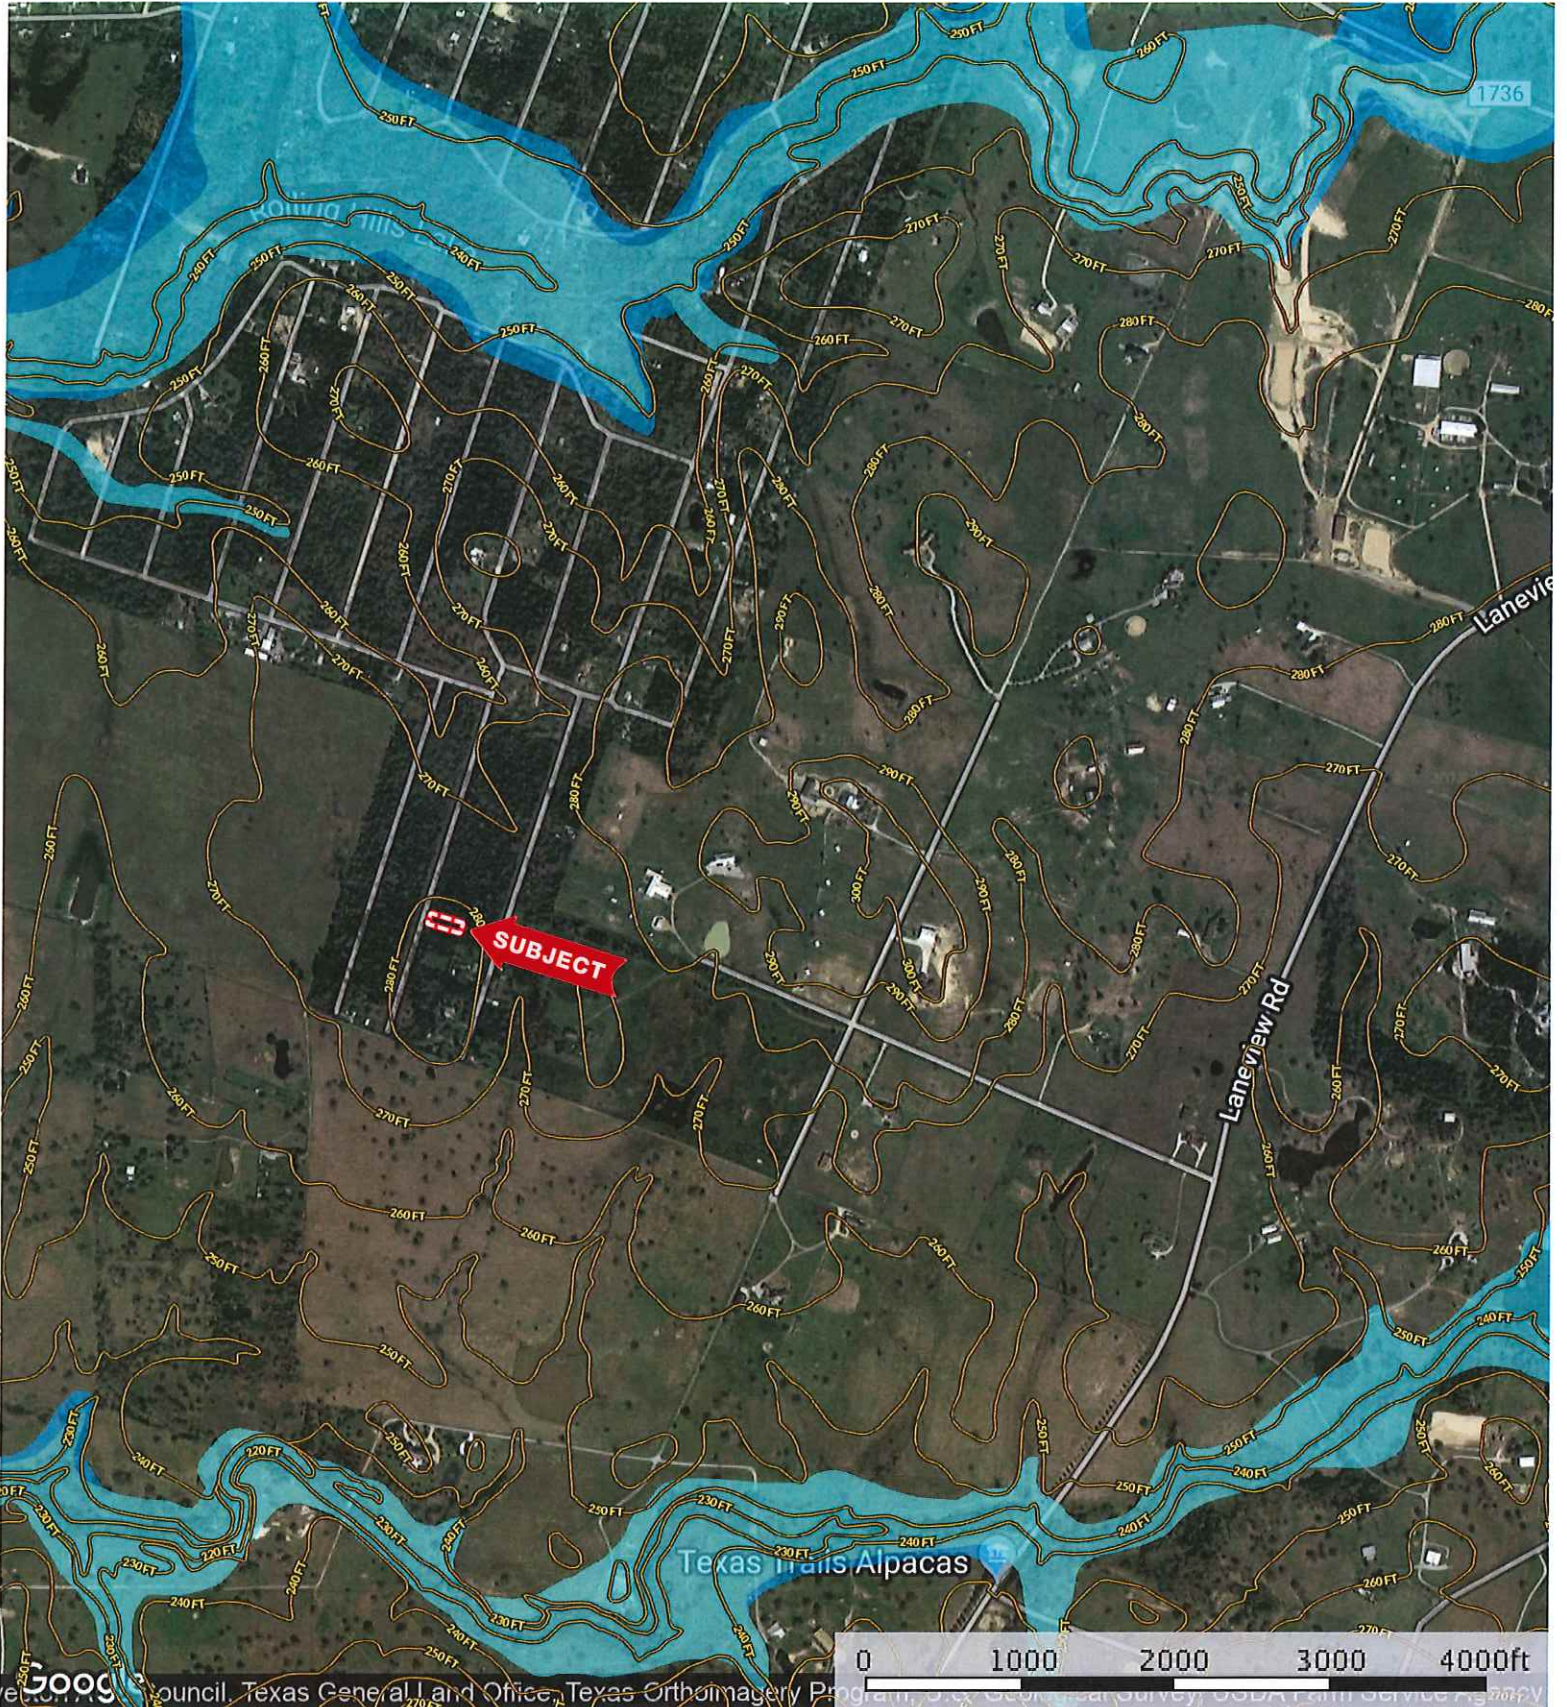

GRIMES

**SUBJECT**

High Spirit Ranch Rd.

FM 359

New Hwy 290

Waller County Land

Burton Cemetery

Mound Creek Subdivision

# 00 Armagh

Waller County, Texas, AC +/-

 Boundary

00 Armagh

Waller County, Texas, AC +/-

Google

Boundary

# 00 Armagh

Waller County, Texas, AC +/-

- Boundary
- 100 Year Floodplain
- 500 Year Floodplain