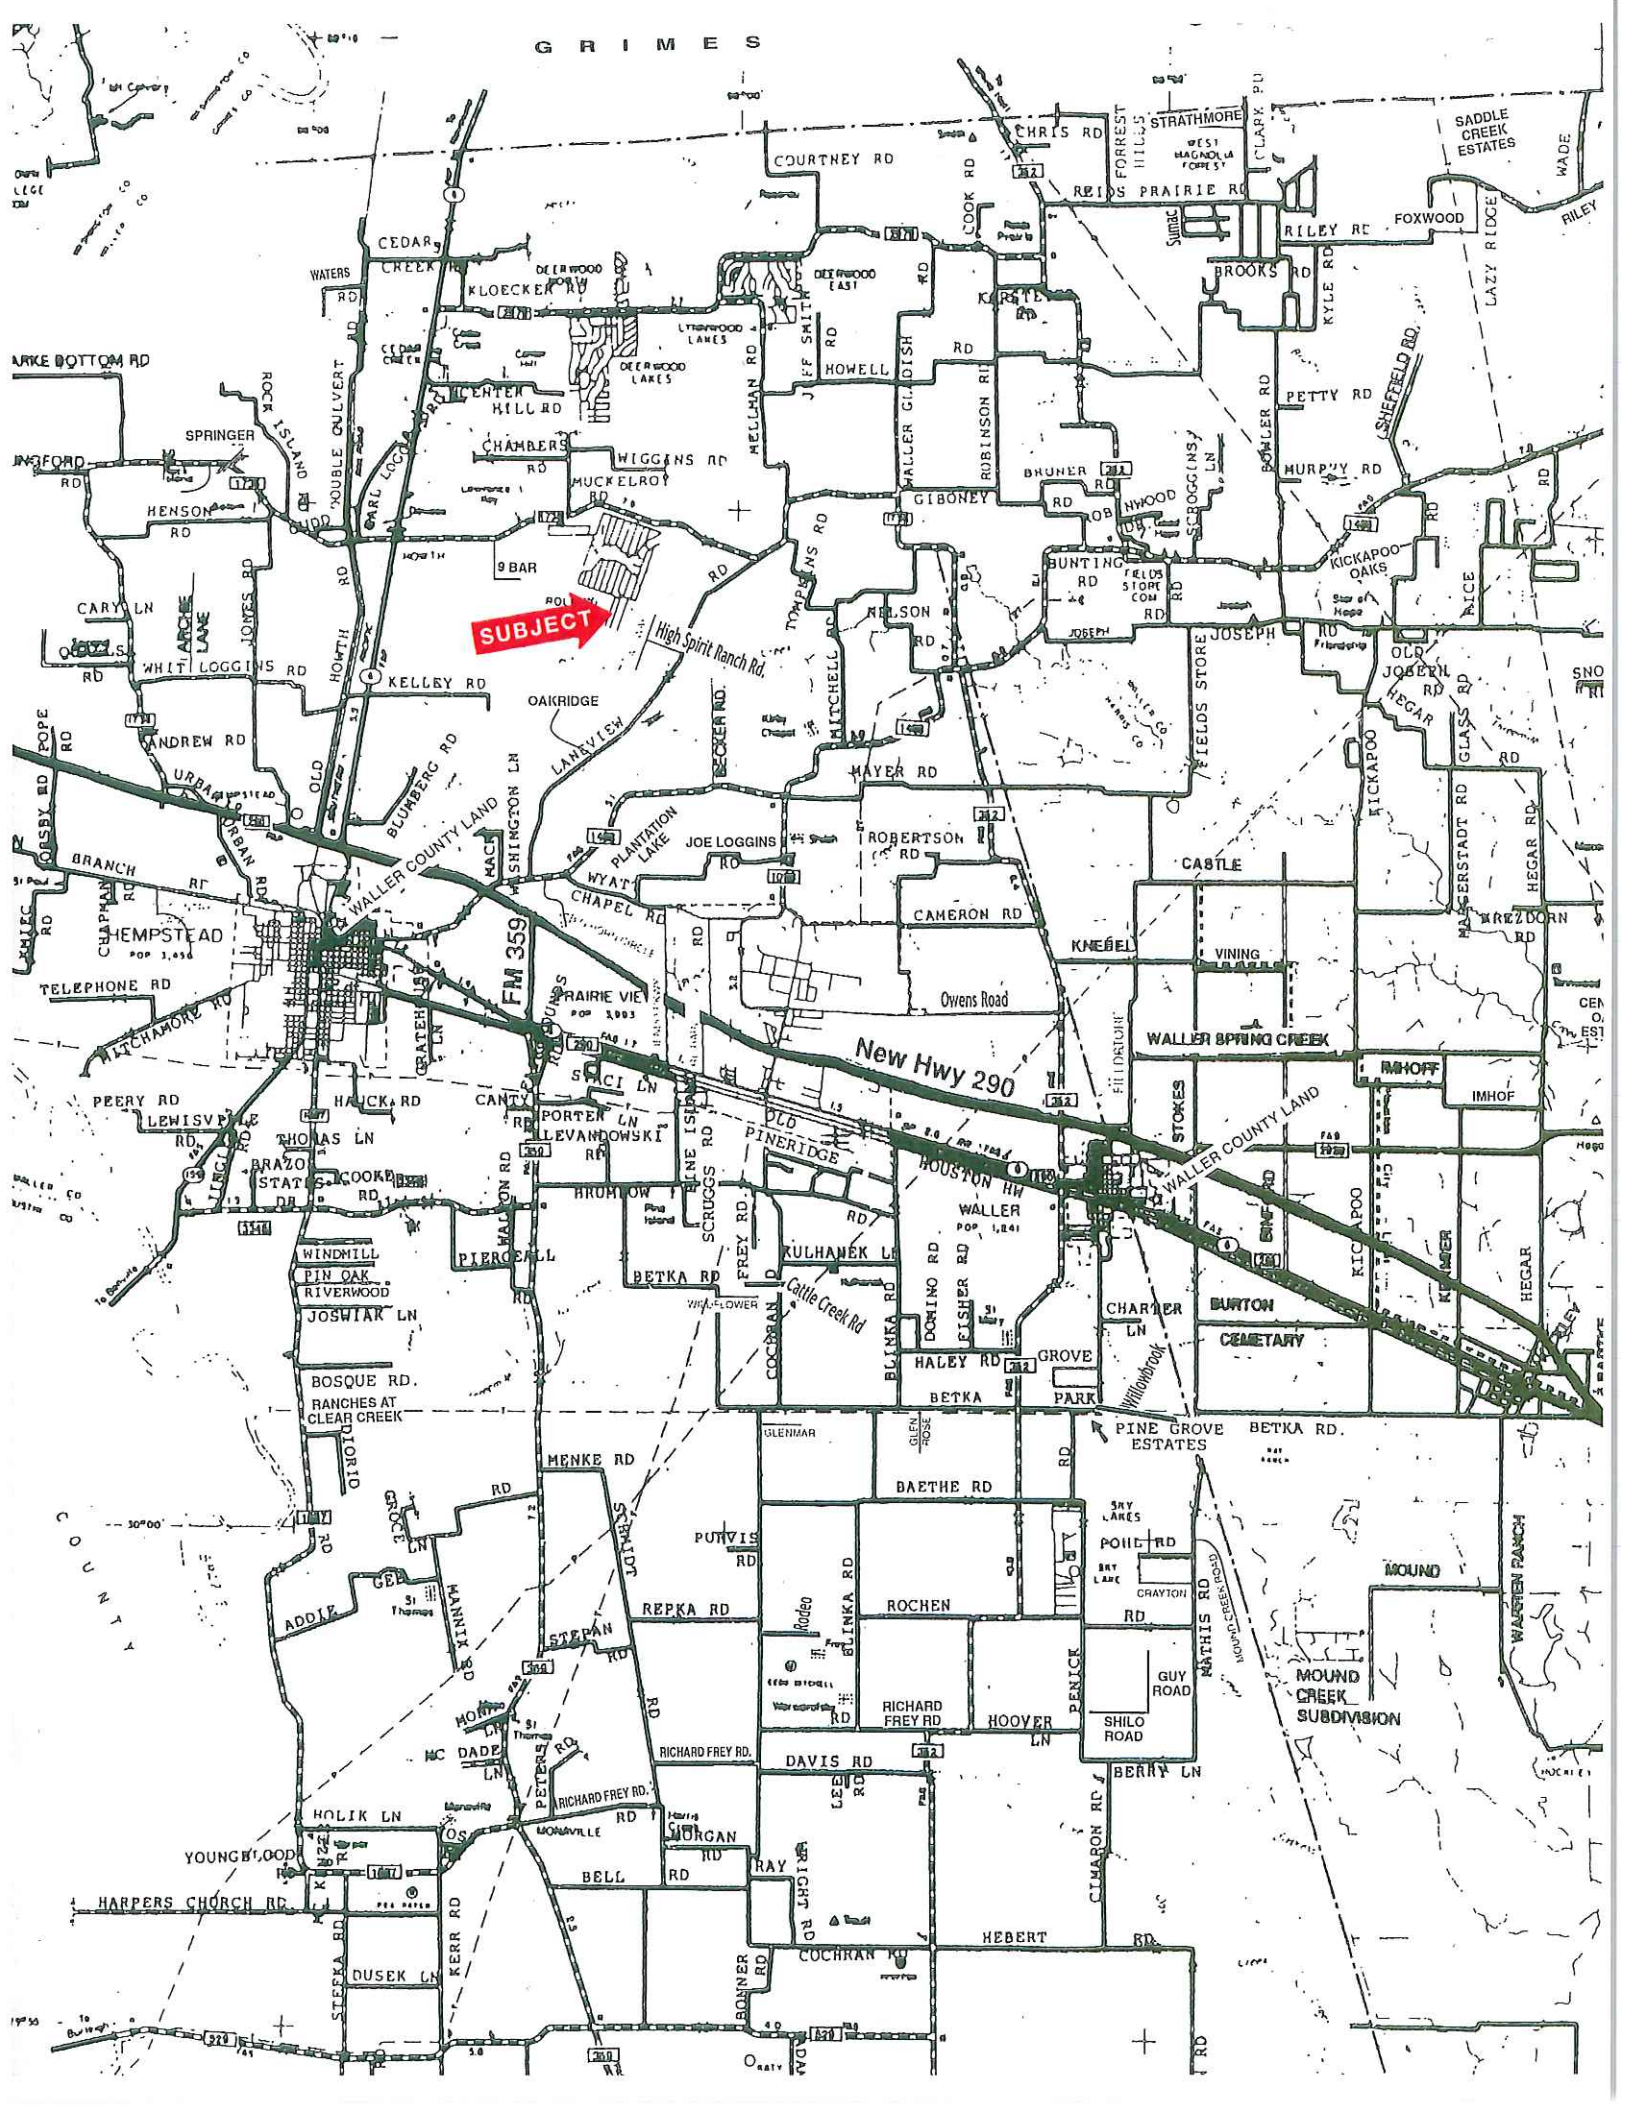

GRIMES

**SUBJECT**

High Spirit Ranch Rd.

FM 359

New Hwy 290

Waller County Land

Burton Cemetery

Mound Creek Subdivision

# 00 Armagh

Waller County, Texas, AC +/-

 Boundary

00 Armagh

Waller County, Texas, AC +/-

Google

Boundary

# 00 Armagh

Waller County, Texas, AC +/-

- Boundary
- 100 Year Floodplain
- 500 Year Floodplain