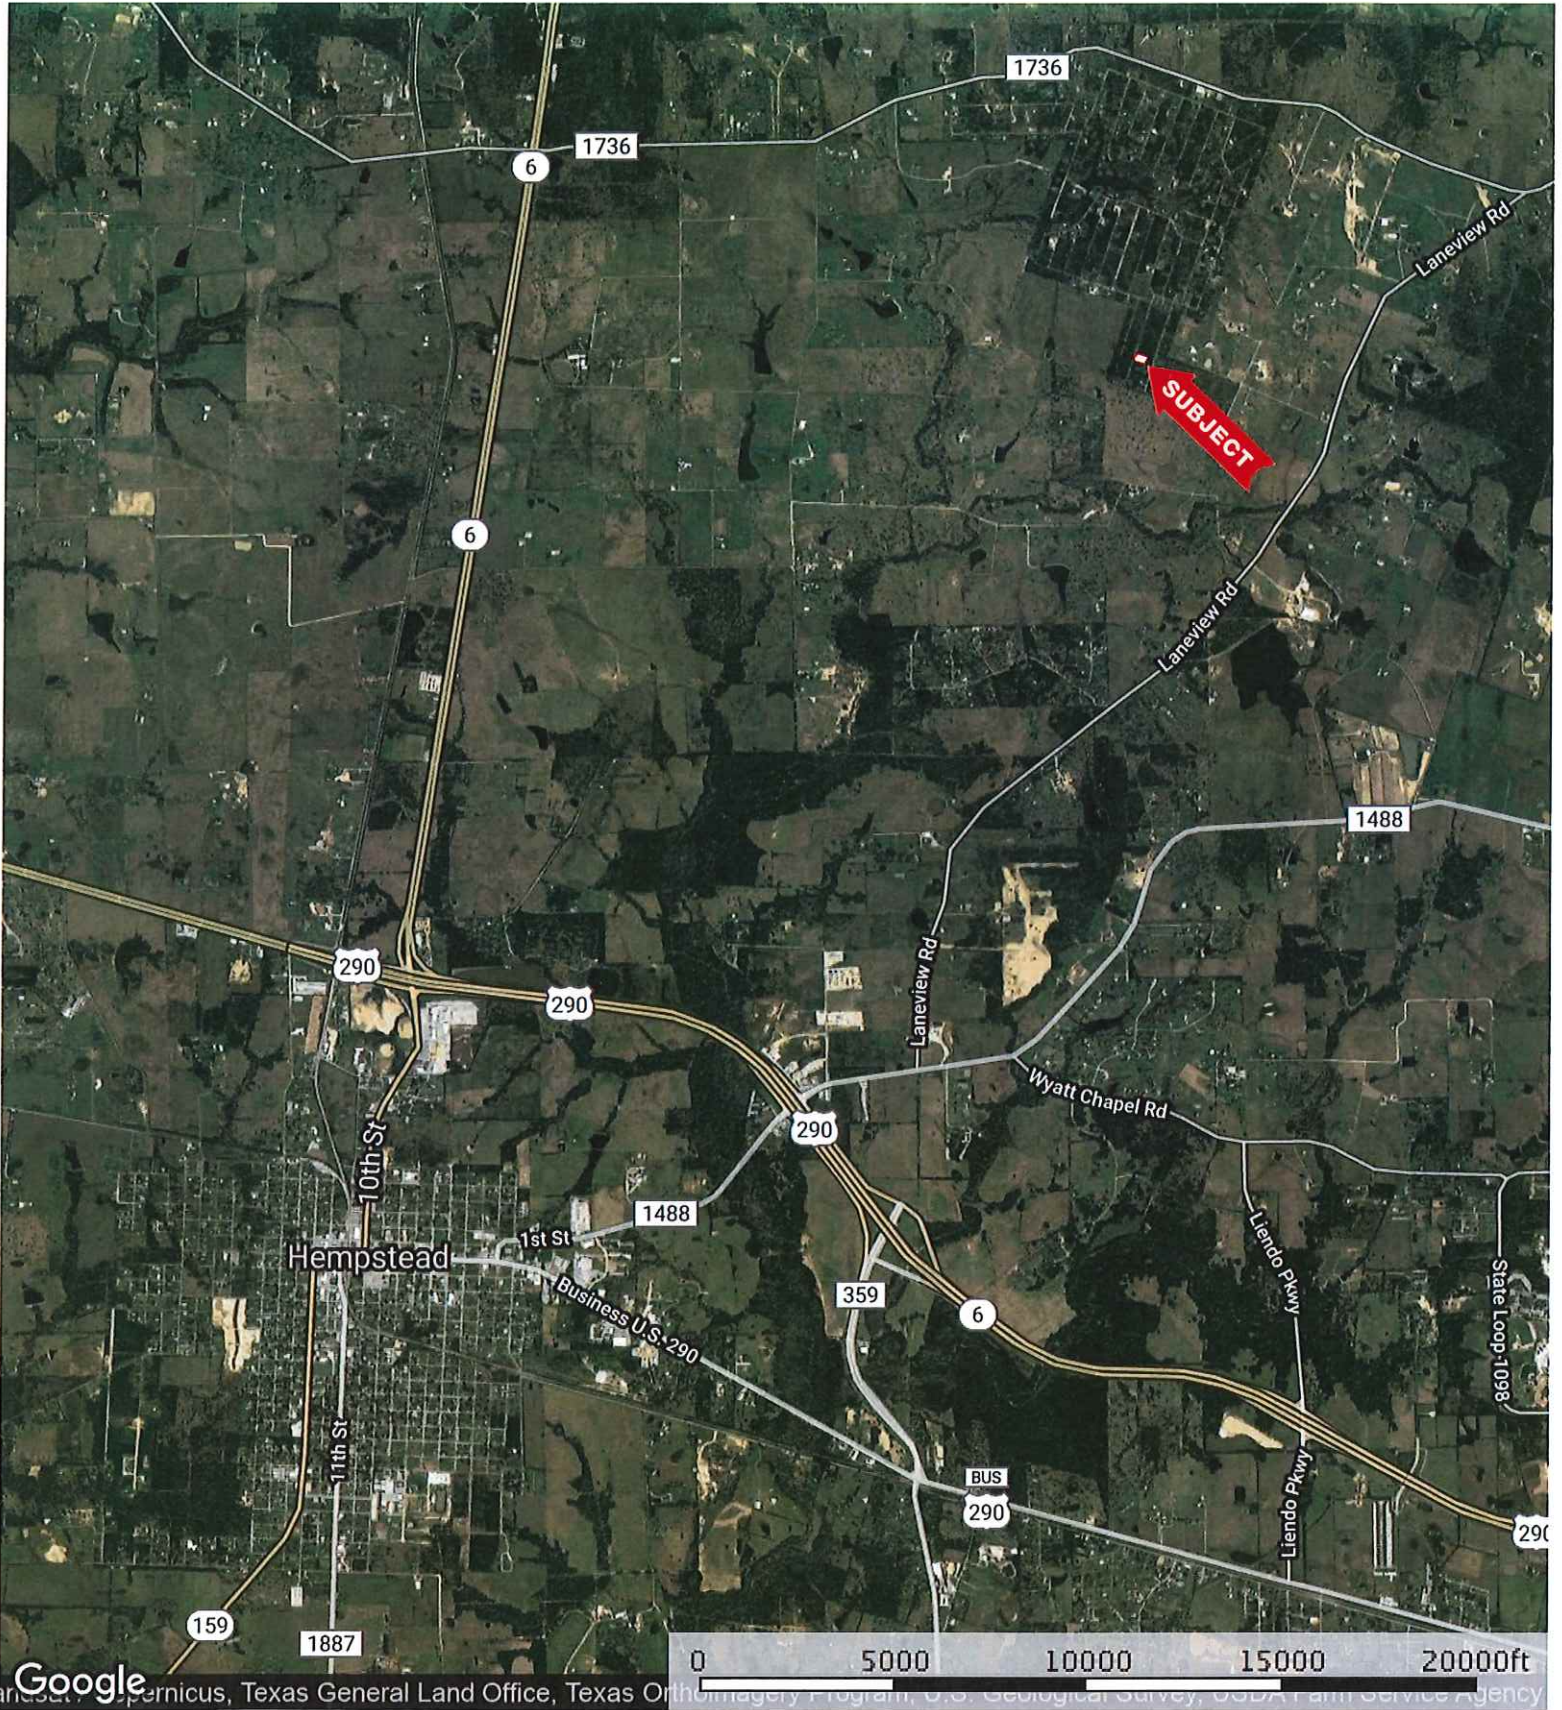

GRIMES

**SUBJECT**

High Spirit Ranch Rd.

FM 359

New Hwy 290

Waller County Land

Burton Cemetery

Mound Creek Subdivision

# 00 Armagh

Waller County, Texas, AC +/-

 Boundary

00 Armagh

Waller County, Texas, AC +/-

Google

Boundary

# 00 Armagh

Waller County, Texas, AC +/-

- Boundary
- 100 Year Floodplain
- 500 Year Floodplain