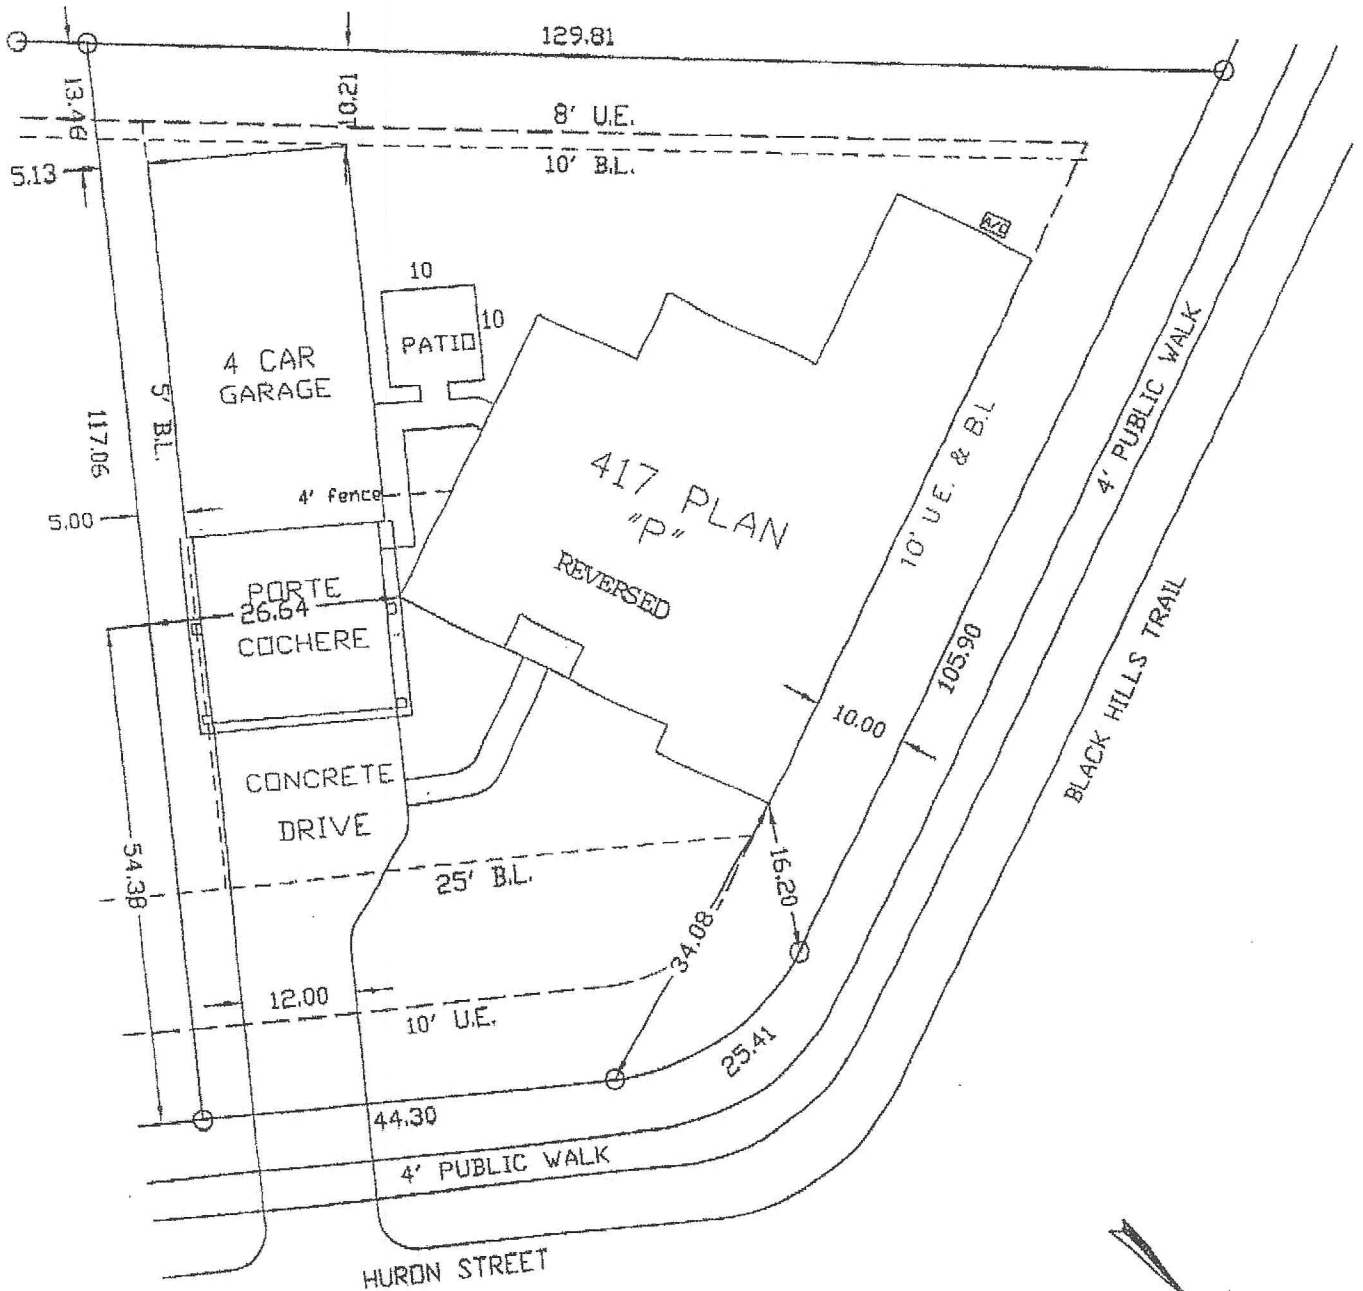

LOT AREA = 10,003 SQ.FT.

SCALE: 1" = 20'

6317 HURON STREET
LOT 11 BLOCK 6 SEC. 8
WESTWOOD