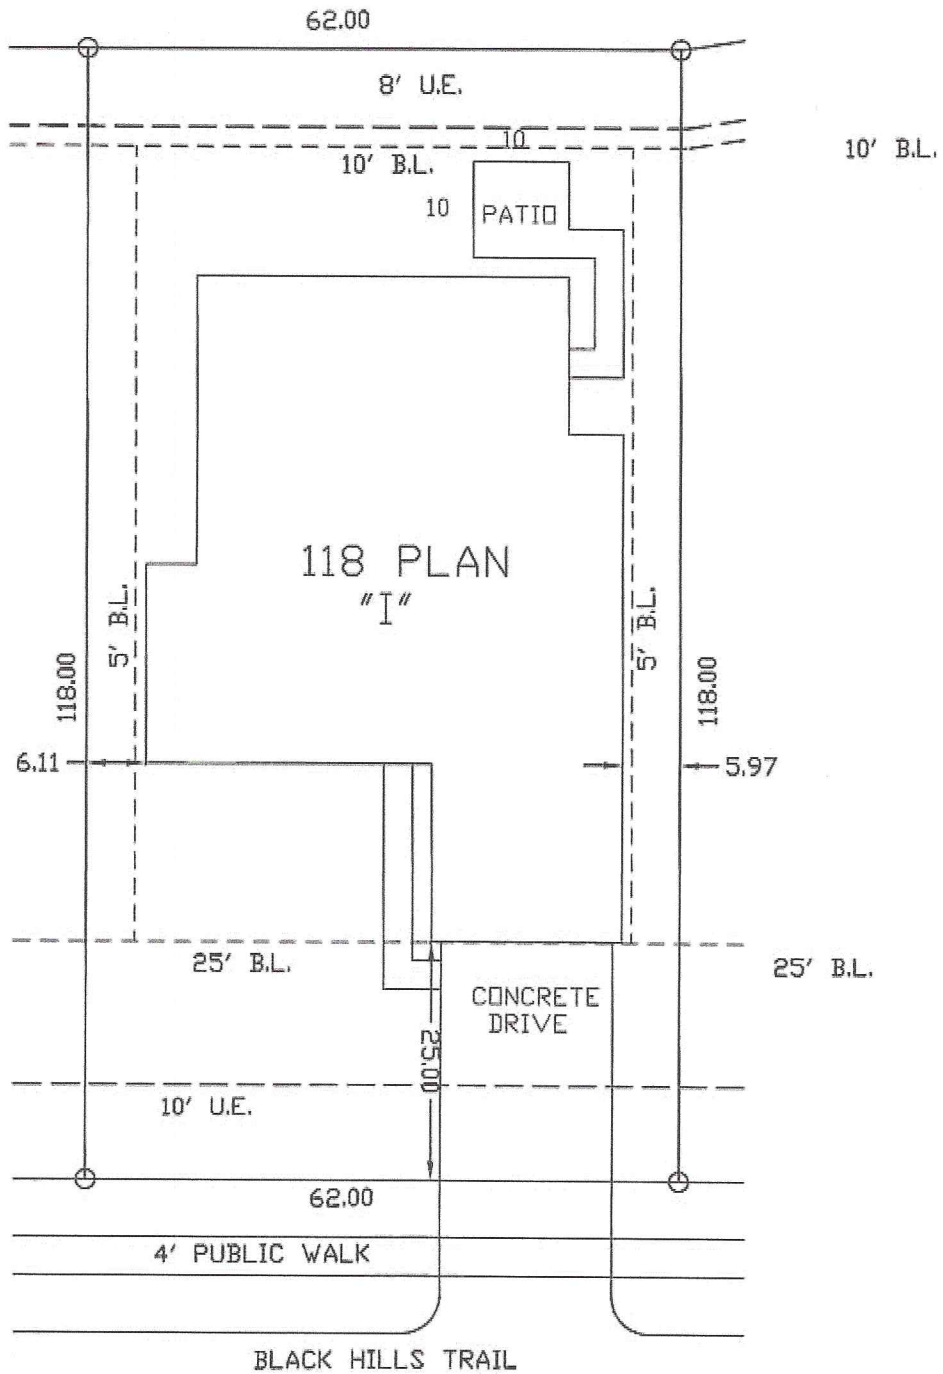

LOT AREA = 7,316 SQ.FT.
SCALE: 1" = 20'

6409 BLACK HILLS TRAIL
LOT 9 BLOCK 6 SEC. 8
WESTWOOD